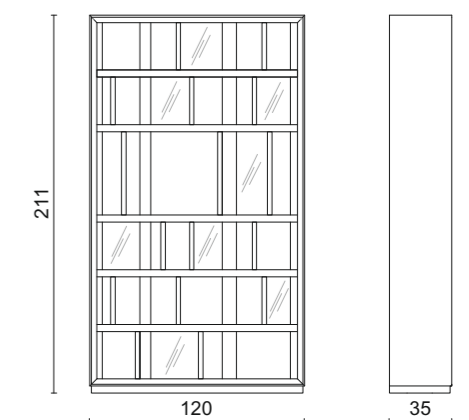

Moka oak wooden external structure.

M154 matt Rosso Ekalea lacquer finish internal structure.

82 x 38 x 230 cm

MAGRITTE | Bookcase

Moka oak wooden structure with partitions in bronze lacquer finish. Back panels in Moka oak wooden finish and bronze mirror. 120 x 35 x 211 cm