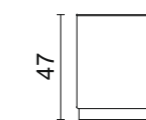

MUFFIN | Ottoman

Fabric upholstered ottoman.

Black oak wooden base.

On request, wooden tray in lacquer finish, Ø 40 cm.

Ø 40 x H 65 cm

Ø 40 x H 47 cm

Ø 60 x H 42 cm

Ø 80 x H 35 cm