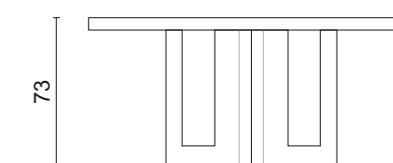

TAO | Round Table - "Special Edition"

Mystic Brown marble top.

Base in Moka oak wooden finish and bronze finish metal decoration.

Optional swivel tray in Moka oak wooden finish.

Ø 180 x 73 cm

Ø160