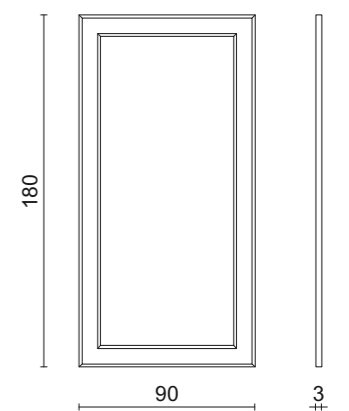

KEYRA | Mirror
Bronze lacquer structure.
Emperador Light and Emperador Dark frame.
50 x 3 x 50 cm

PSICHE' | Mirror
Fabric upholstered frame.
200 x 5 x 120 cm

PSICHE' | Mirror
Moka oak wooden frame.
200 x 5 x 200 cm

EDITH | Mirror
G556 glossy Black lacquer frame.
70 x 6 x 200 cm

COCTEAU | Mirror

Bronze finish metal frame.

90 x 3 x 120 cm

COCTEAU TRITTICO | Mirror

Bronze finish metal frame.

40+80+40 x 3 x 120 cm

DUPRE' | Mirror
98 x 3 x 122 cm

HONEY | Mirror

Bronzed mirror frame.

70 x 100 x 2 cm

BEDS
BEDSIDE TABLES

LOUVRE BIG | Bed

LOUVRE BIG | Bed

LOUVRE BIG | Bed
 Leather upholstered headboard and bedstead.
 310 x 214 x 160 cm

LOUVRE | Bed
 Leather upholstered headboard and bedstead.
 183 x 214 x 160 cm