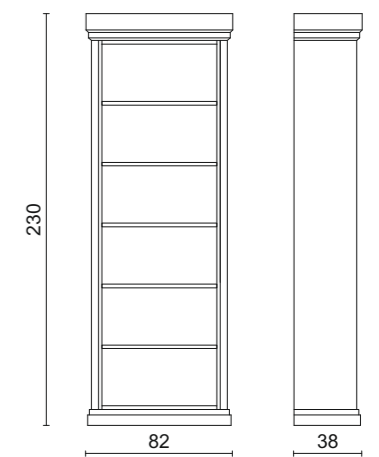

On request, drawers fronts with handles.

145 x 41 x 85 cm

HANA | Console
Top and base in Moka oak wooden finish.
Bronze finish metal structure.
130 x 38 x 84 cm

KHAN | Console

Moka oak wooden structure.

Bronze finish metal details.

140 x 35 x 80 cm

BOOKCASES
BASE UNITS

LORENZO | Bookcase

Moka oak wooden external structure.
M513 matt Avorio lacquer internal structure.
82 x 38 x 230 cm

MEDICI | Glass Cabinet

Base unit with extractable wooden shelf.

Moka oak wooden external structure.

M154 matt Rosso Ekalea lacquer finish internal structure.

82 x 38 x 230 cm

MAGRITTE | Bookcase

Moka oak wooden structure with partitions in bronze lacquer finish. Back panels in Moka oak wooden finish and bronze mirror. 120 x 35 x 211 cm