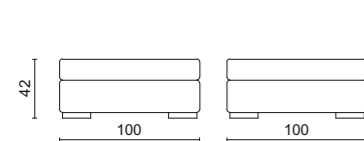

Ottoman - 100 x 100 x 42 cm

Basic module - 152 x 98 x 69 cm

Basic module - 200/240 x 98 x 69 cm

Tancredi Sofa

SOFAS

The dimensions shown in the technical drawings below refer to the options available in the price list. For further information about finishes please check the price list.