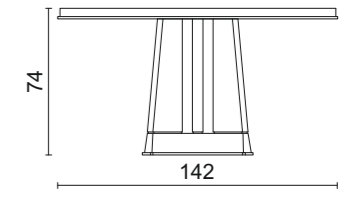

MURAT | Table

Bronze finish wooden top with protective clear glass.

Moka oak wooden base.

Ø 122 x H 74 cm