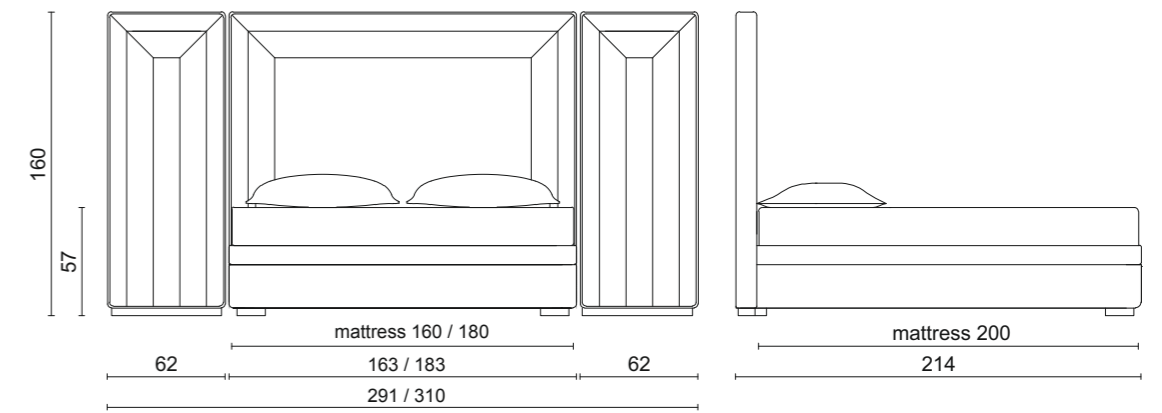

HONEY | Mirror

Bronzed mirror frame.

70 x 100 x 2 cm

BEDS
BEDSIDE TABLES

LOUVRE BIG | Bed

LOUVRE BIG | Bed

LOUVRE BIG | Bed
 Leather upholstered headboard and bedstead.
 310 x 214 x 160 cm

LOUVRE | Bed
 Leather upholstered headboard and bedstead.
 183 x 214 x 160 cm