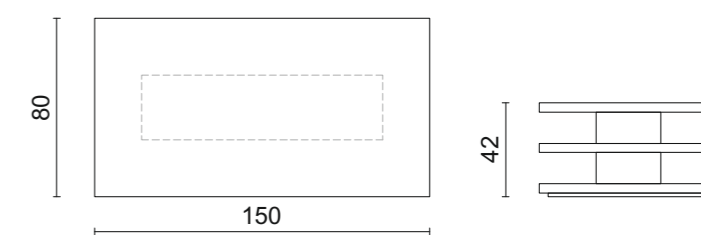

ILO | Coffee Table

Moka oak wooden structure.

Top, shelf and base in antique bronze lacquer finish.

120 x 50 x 42 cm