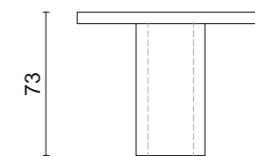

TAO | Square & Rectangular Table

Top and base in Moka oak wooden finish.

Bronze finish metal decoration.

140 x 140 x 73 cm