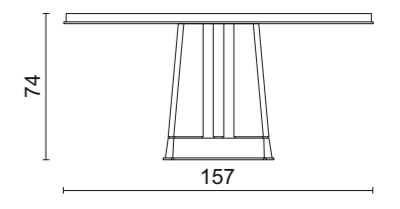

MURAT | Table

Bronze finish wooden top with protective clear glass.

Moka oak wooden base.

Ø 122 x H 74 cm