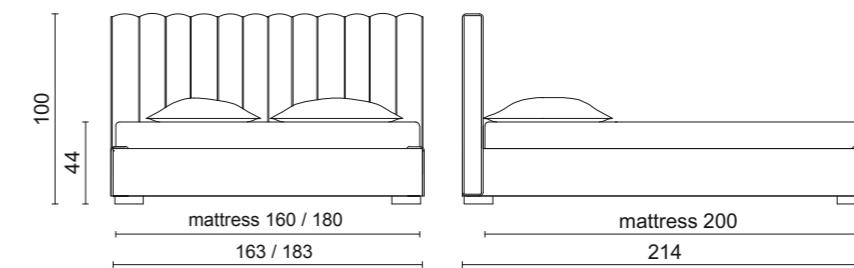

HONEY | Mirror

Bronzed mirror frame.

70 x 100 x 2 cm

BEDS
BEDSIDE TABLES

LOUVRE BIG | Bed

LOUVRE BIG | Bed

LOUVRE BIG | Bed
 Leather upholstered headboard and bedstead.
 310 x 214 x 160 cm

LOUVRE | Bed
 Leather upholstered headboard and bedstead.
 183 x 214 x 160 cm

LOUVRE | Bench
 Leather upholstered bench.
 183 x 45 x 40 cm

LUBECCA | Bed

TALLIN HIGH | Bed

TALLIN HIGH | Bed
Fabric upholstered headboard and bedstead.
183 x 214 x 160 cm

TALLIN | Bed
Fabric upholstered headboard and bedstead.
183 x 214 x 100 cm