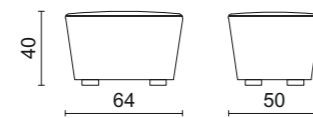

Frances Chair