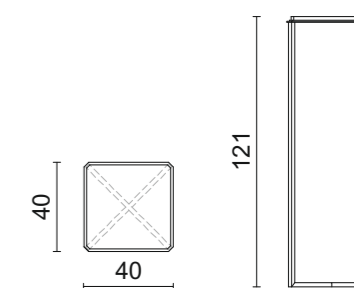

KENT | Side Table

Emperador Dark marble top.
Bronze finish metal base.
Calacatta Oro marble top.
Bronze finish metal base.
40 x 40 x 51 cm

40 x 40 x 76 cm

40 x 40 x 121 cm

EDDY | Side Table

Moka oak wooden top.