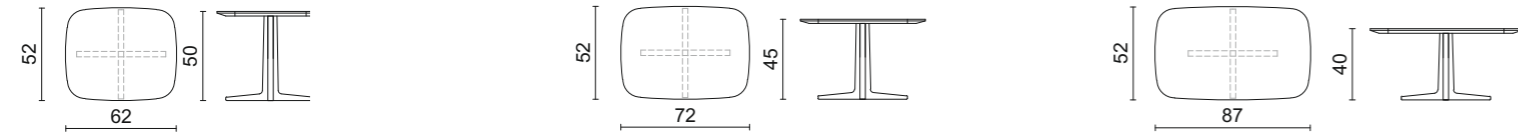

TABLES | COFFEE TABLES | SIDE TABLES | WRITING DESKS | CONSOLES

The dimensions shown in the technical drawings below refer to the options available in the price list. For further information about finishes please check the price list.

Luis Side Table

Morgan Collection

Half Moon Side Table

Coffee Table

Orfeo Coffee Table Collection

Tam Tam Deluxe Coffee Table

Dama Writing Desk

Proust Writing Desk

Khan Console

Kathleen Console

TABLES | COFFEE TABLES | SIDE TABLES | WRITING DESKS | CONSOLES

The dimensions shown in the technical drawings below refer to the options available in the price list. For further information about finishes please check the price list.