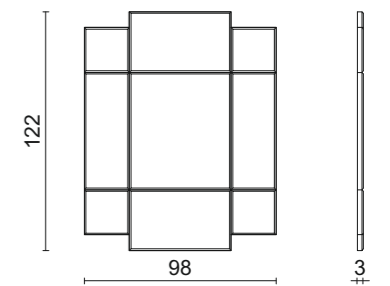

EDITH | Mirror
G556 glossy Black lacquer frame.
70 x 6 x 200 cm

COCTEAU | Mirror

Bronze finish metal frame.

90 x 3 x 120 cm

COCTEAU TRITTICO | Mirror

Bronze finish metal frame.

40+80+40 x 3 x 120 cm

DUPRE' | Mirror
98 x 3 x 122 cm

HONEY | Mirror

Bronzed mirror frame.

70 x 100 x 2 cm

BEDS
BEDSIDE TABLES

LOUVRE BIG | Bed

LOUVRE BIG | Bed

LOUVRE BIG | Bed
 Leather upholstered headboard and bedstead.
 310 x 214 x 160 cm

LOUVRE | Bed
 Leather upholstered headboard and bedstead.
 183 x 214 x 160 cm