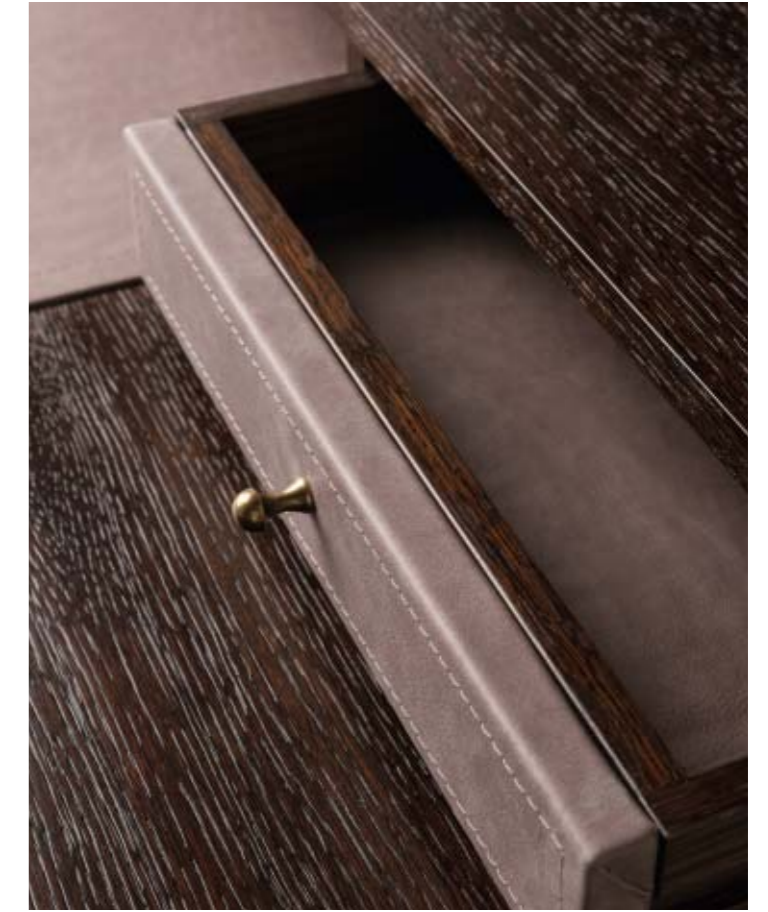

PROUST | Writing Desk

Moka oak wooden structure.

Leather at drawer fronts and top.

Bronze finish metal base.

145 x 58 x 86 cm