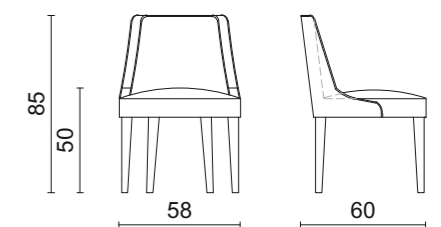

Fabric upholstered armchair.

G556 glossy Black lacquer frame.

62 x 62 x 84 cm

FRANCES | Chair
Fabric upholstered chair, quilted or plain pattern.
Contrast piping. Black oak wooden legs.
55 x 65 x 90 cm

ISABEY 1 | Chair
Leather upholstered chair.
M204 matt Cemento lacquer legs.
58 x 60 x 85 cm

ISABEY 2 | Armchair

Leather upholstered armchair.

M155 matt Brown lacquer legs.

58 x 60 x 85 cm

ISABEY 3 | Bench

Fabric upholstered bench.

M002 matt Bianco lacquer frame.

130 x 60 x 85 cm