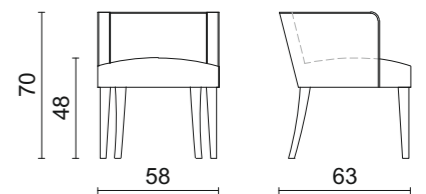

GLENN | Chair

Fabric upholstered armchair.

Contrast piping.

Moka oak wooden legs.

58 x 63 x 70 cm