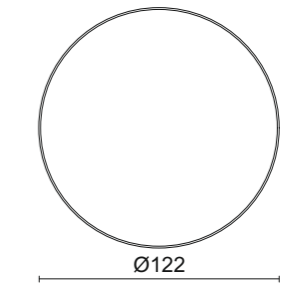

MURAT | Table

Bronze finish wooden top with protective clear glass.

Moka oak wooden base.

Ø 122 x H 74 cm