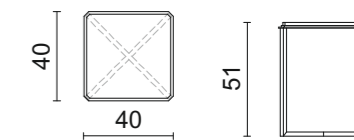

KENT | Side Table

Emperador Dark marble top.
Bronze finish metal base.
Calacatta Oro marble top.
Bronze finish metal base.
40 x 40 x 51 cm