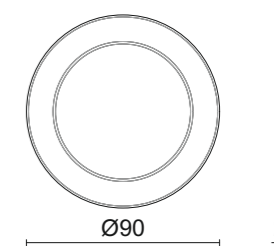

CALLIOPE | Mirror

Antique gold lacquer frame.

Available also in the following finishes: glossy black, glossy ivory,
glossy bronze, glossy gold and glossy silver. Bronze mirror.

55 x 7 x 64 cm

GONG | Mirror
Bronze lacquer structure.
Bronze mirror frame.
Ø 90 x 2 cm