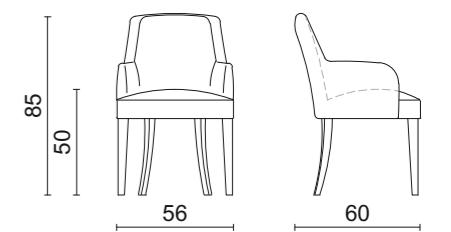

Contrast piping.

Moka oak wooden legs.

58 x 60x 85 cm

MUSA 2 | Armchair

Fabric upholstered armchair.

Black oak wooden legs.

56 x 60 x 85 cm

GLENN | Chair