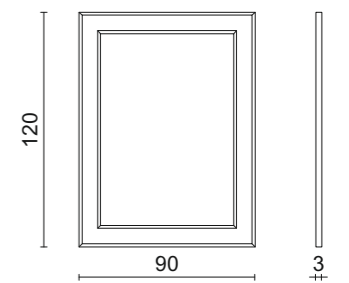

EDITH | Mirror
G556 glossy Black lacquer frame.
70 x 6 x 200 cm

COCTEAU | Mirror

Bronze finish metal frame.

90 x 3 x 120 cm

COCTEAU TRITTICO | Mirror

Bronze finish metal frame.

40+80+40 x 3 x 120 cm

DUPRE' | Mirror
98 x 3 x 122 cm

HONEY | Mirror

Bronzed mirror frame.

70 x 100 x 2 cm

BEDS
BEDSIDE TABLES

LOUVRE BIG | Bed

LOUVRE BIG | Bed

LOUVRE BIG | Bed
 Leather upholstered headboard and bedstead.
 310 x 214 x 160 cm

LOUVRE | Bed
 Leather upholstered headboard and bedstead.
 183 x 214 x 160 cm