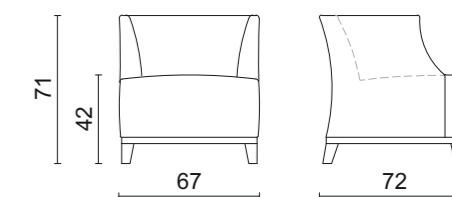

COLETTE | Armchair

Fabric upholstered armchair with decorative cushion.

Moka oak wooden base.

67 x 72 x 71 cm