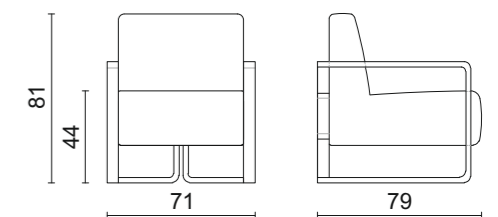

Leather upholstered armchair.

M155 matt Brown lacquer frame.

66 x 60 x 73 cm

MATISSE | Armchair

Fabric upholstered armchair.

G556 glossy Black lacquer frame.

71 x 79 x 81 cm

MATISSE | Chair