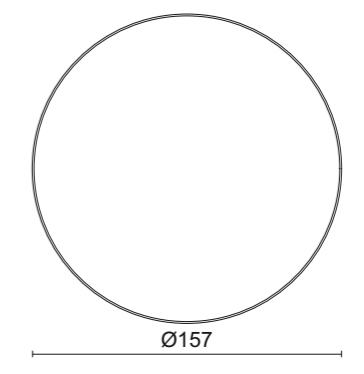

MURAT | Table

Bronze finish wooden top with protective clear glass.

Moka oak wooden base.

Ø 122 x H 74 cm