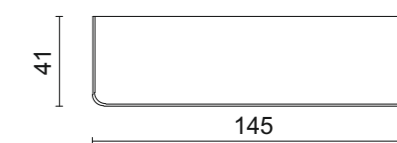

KATHLEEN | Console

Moka oak wooden structure.

On request, drawers fronts with handles.

145 x 41 x 85 cm