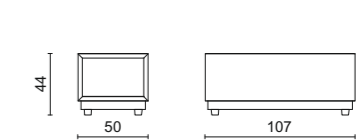

Central module - 50 x 107 x 44 cm