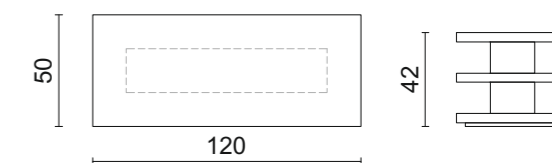

ILO | Coffee Table

Moka oak wooden structure.

Top, shelf and base in antique bronze lacquer finish.

120 x 50 x 42 cm