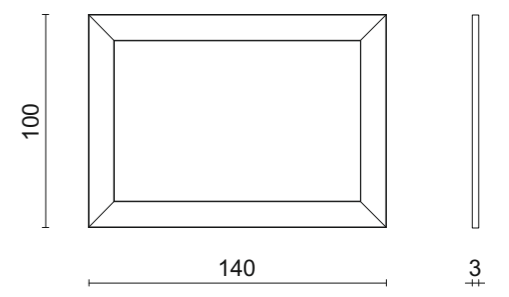

STAR | Mirror
Chrome finish metal structure.
Bronze mirror frame.
70 x 100 x 3 cm