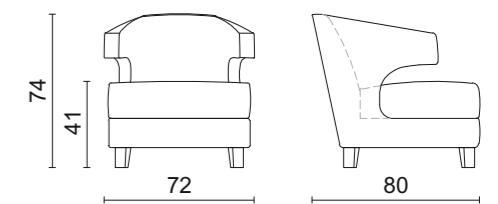

G556 glossy Black lacquer wooden frame.

75 x 74 x 68 cm

JOELLE | Armchair

Fabric upholstered armchair.

Moka oak wooden feet.

72 x 80 x 74 cm

AVA | Small Armchair

AVA | Small Armchair