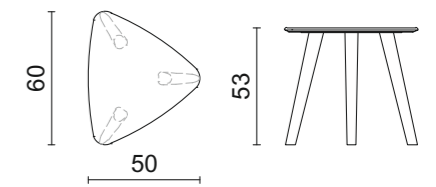

KENT | Side Table

Emperador Dark marble top.
Bronze finish metal base.
Calacatta Oro marble top.
Bronze finish metal base.
40 x 40 x 51 cm

40 x 40 x 76 cm

40 x 40 x 121 cm

EDDY | Side Table

Moka oak wooden top.

Bronze finish metal base.

38 x 38 x 53 cm

ANDRE' | Coffee Table & Side Table

ANDRE' | Collection
Side Table
 Mystic Brown marble top.
 Moka oak wooden base.
 50 x 60 x 53 cm

Coffee Table
 Mystic Brown marble top.
 Moka oak wooden base.
 150 x 80 x 40 cm