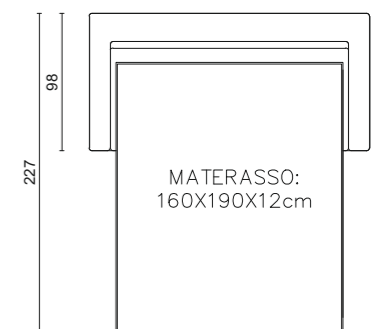

Bed-Sofa - 200/240 x 98 x 69 cm