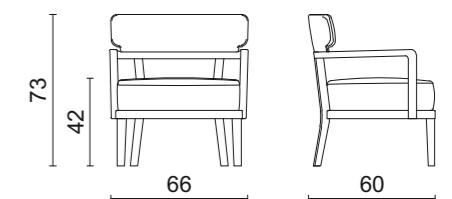

Leather upholstered armchair.

M155 matt Brown lacquer frame.

66 x 60 x 73 cm

MATISSE | Armchair

Fabric upholstered armchair.

G556 glossy Black lacquer frame.

71 x 79 x 81 cm

MATISSE | Chair