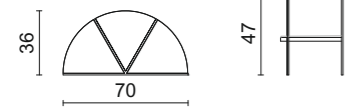

Morgan Collection

Half Moon Side Table