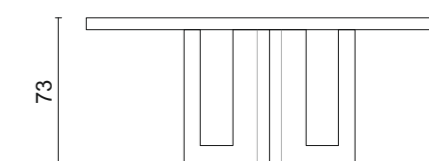

TAO | Round Table - "Special Edition"

Mystic Brown marble top.

Base in Moka oak wooden finish and bronze finish metal decoration.

Optional swivel tray in Moka oak wooden finish.

Ø 180 x 73 cm

Ø160

Ø180