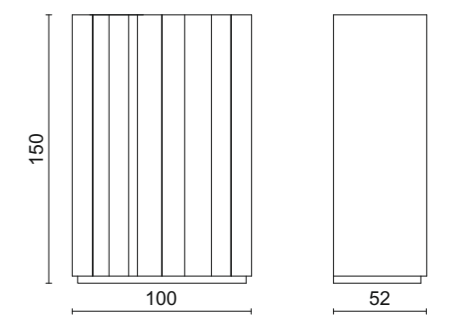

GODOT | Cabinet

G500 glossy Vulcano lacquer structure and top.
Vertical profiles and base in antique gold finish metal.
Bronze mirror back. G500 glossy Vulcano lacquer shelves.
Optional inside drawers.
100 x 52 x 150 cm