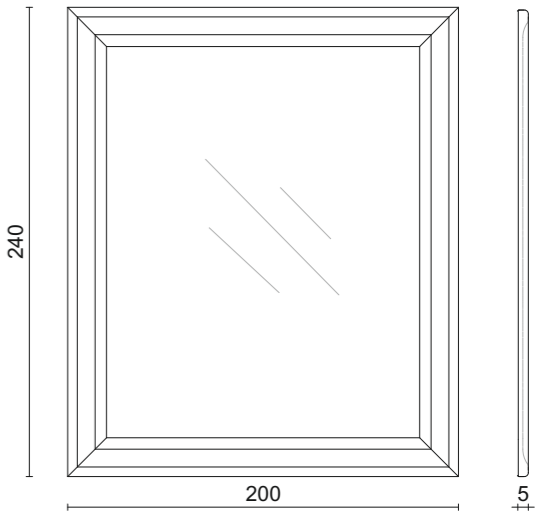

KEYRA | Mirror
Bronze lacquer structure.
Emperador Light and Emperador Dark frame.
50 x 3 x 50 cm

PSICHE' | Mirror
Fabric upholstered frame.
200 x 5 x 120 cm

PSICHE' | Mirror
Moka oak wooden frame.
200 x 5 x 200 cm