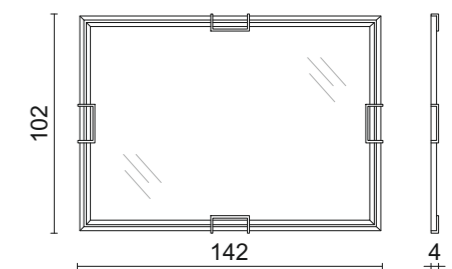

CASABLANCA | Mirror
Gold finish metal structure.
70 x 100 x 3 cm

CASABLANCA DELUXE | Mirror

Gold finish metal structure.
G500 glossy Tortora lacquer frame.
70 x 100 x 3 cm

VALENTINO | Mirror
Gold finish metal structure.
72 x 102 x 4 cm