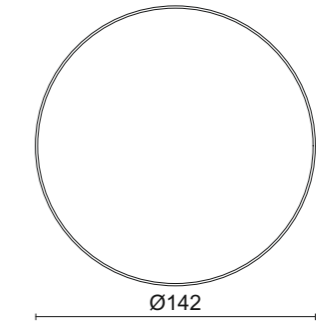

MURAT | Table

Bronze finish wooden top with protective clear glass.

Moka oak wooden base.

Ø 122 x H 74 cm