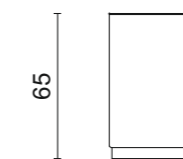

Ø 40 x H 42 cm

Ø 60 x H 37 cm

Ø 80 x H 30 cm

MUFFIN | Ottoman

Fabric upholstered ottoman.

Black oak wooden base.

On request, wooden tray in lacquer finish, Ø 40 cm.

Ø 40 x H 65 cm