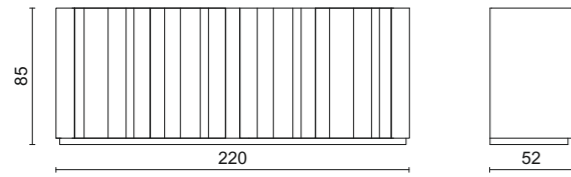

BOOKCASES | BASE UNITS | MIRRORS

The dimensions shown in the technical drawings below refer to the options available in the price list. For further information about finishes please check the price list.

Godot

Buffet