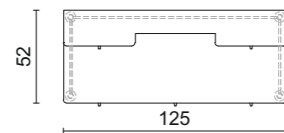

Dama Writing Desk