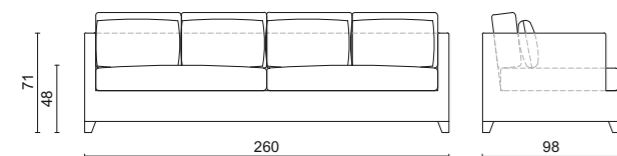

Ottoman - 100 x 100 x 42 cm

Basic module - 152 x 98 x 69 cm

Basic module - 200/240 x 98 x 69 cm

Tancredi Sofa

SOFAS

The dimensions shown in the technical drawings below refer to the options available in the price list. For further information about finishes please check the price list.