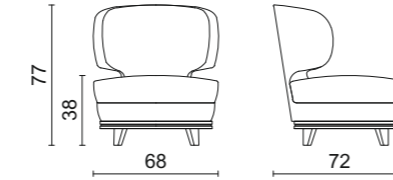

Saten Armchair