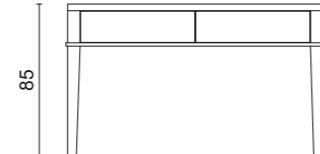

Kathleen Console