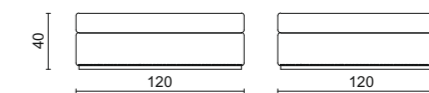

Lipari Coffee Table / Ottoman