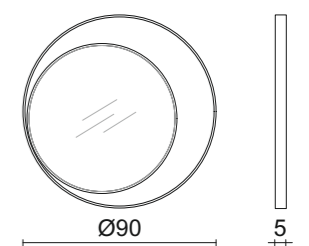

ECLISSE 2 | Mirror

Bronze lacquer structure.

Ø 90 x 5 cm