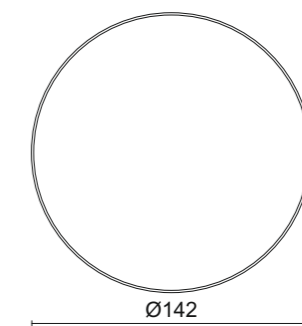

TABLES
COFFEE TABLES

MURAT | Table
MUSA 1 | Chair

MURAT | Table - "Special Edition"

Hammered pattern top in bronze finish.

Moka oak wooden base.

Ø 142 x H 74 cm

MURAT | Table

Bronze finish wooden top with protective clear glass.