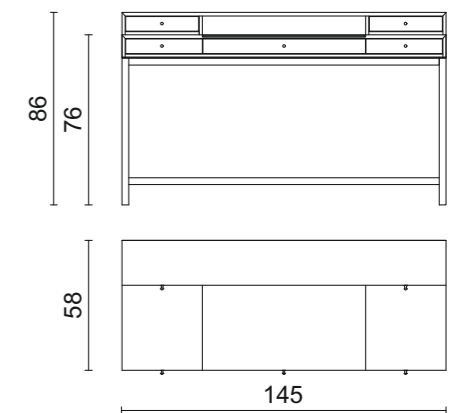

PROUST | Writing Desk

Moka oak wooden structure.

Leather at drawer fronts and top.

Bronze finish metal base.

145 x 58 x 86 cm