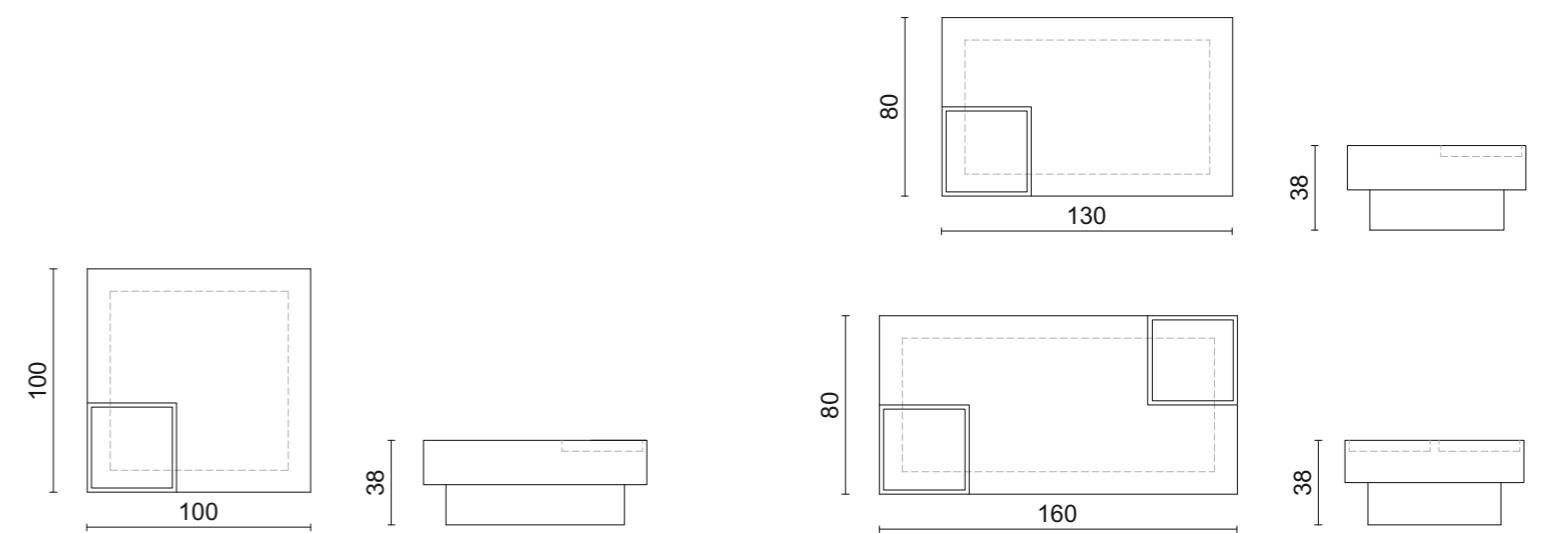

120 x 50 x 42 cm

HECTOR | Coffee Table

HECTOR | Coffee Table

G556 glossy Black lacquer top and base.

Bronze finish metal base.

90 x 40 x 50 cm

YVES | Coffee Table

YVES | Coffee Table
 Top in Sand oak wooden finish with bronze
 finish metal base and trays. Removable trays.
 100 x 100 x 38 cm