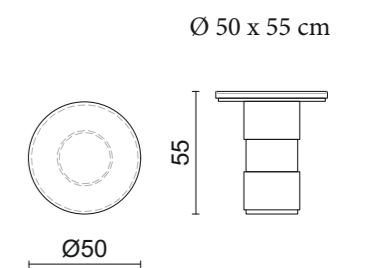

EROS | Side Table
Top and base in Black oak wooden finish
and antique bronze lacquer details.