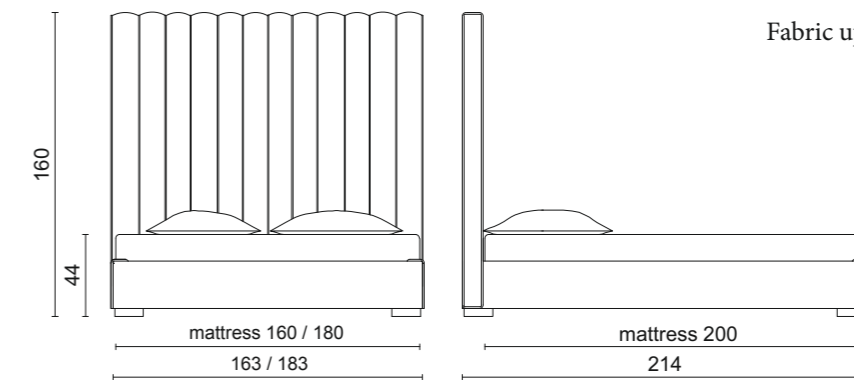

HONEY | Mirror

Bronzed mirror frame.

70 x 100 x 2 cm

BEDS
BEDSIDE TABLES

LOUVRE BIG | Bed

LOUVRE BIG | Bed

LOUVRE BIG | Bed
 Leather upholstered headboard and bedstead.
 310 x 214 x 160 cm

LOUVRE | Bed
 Leather upholstered headboard and bedstead.
 183 x 214 x 160 cm

LOUVRE | Bench
 Leather upholstered bench.
 183 x 45 x 40 cm

LUBECCA | Bed

TALLIN HIGH | Bed

TALLIN HIGH | Bed
Fabric upholstered headboard and bedstead.
183 x 214 x 160 cm

TALLIN | Bed
Fabric upholstered headboard and bedstead.
183 x 214 x 100 cm