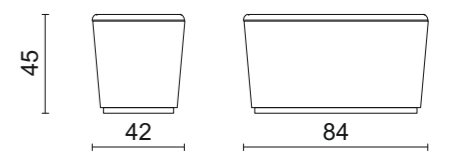

Ø 40 x H 47 cm

Ø 60 x H 42 cm

Ø 80 x H 35 cm

NAPO | Ottoman

Leather upholstered ottoman.
Black oak wooden base.
42x 42 x 45 cm

Fabric upholstered ottoman.
Contrast piping.
Black oak wooden base.
42 x 84 x 45 cm