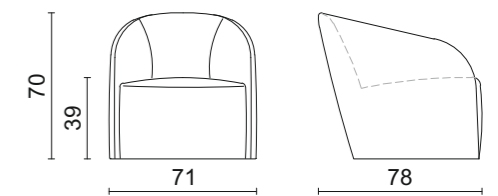

67 x 72 x 71 cm

FEBE | Armchair

Fabric upholstered armchair
with decorative cushion.

71 x 78 x 70 cm

JIL | Armchair

Fabric upholstered armchair
with decorative cushion.

Moka oak wooden frame.

71 x 70 x 76 cm