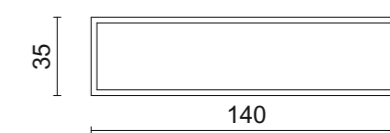

KHAN | Console

Moka oak wooden structure.

Bronze finish metal details.

140 x 35 x 80 cm