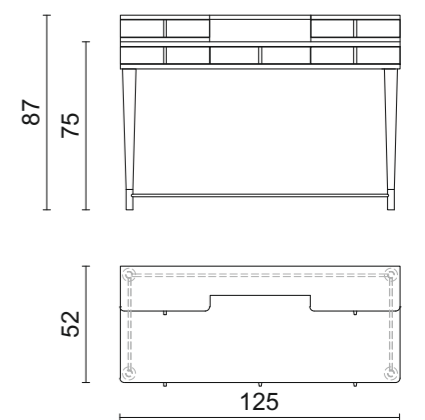

Ottoman
 Fabric upholstered ottoman.
 120 x 85 x 33 cm

WRITING DESKS CONSOLES

DAMA | Writing Desk
GLENN | Chair

DAMA | Writing Desk

Black oak wooden frame.
Antique bronze finish metal base and details.

125 x 52 x 87 cm