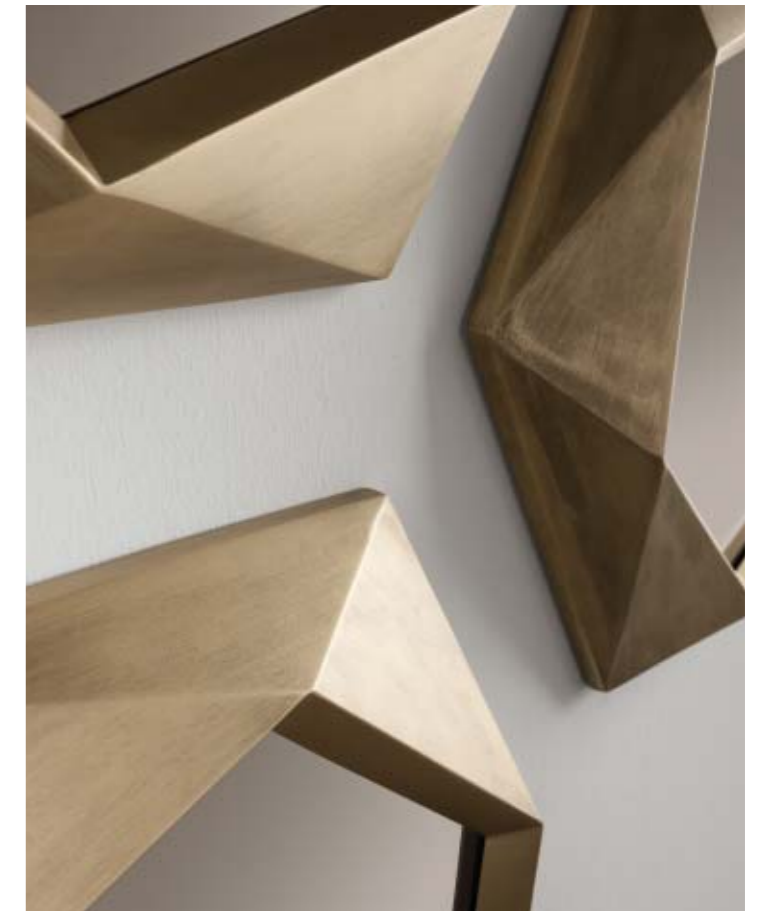

CASABLANCA | Mirror
Gold finish metal structure.
70 x 100 x 3 cm

CASABLANCA DELUXE | Mirror

Gold finish metal structure.
G500 glossy Tortora lacquer frame.
70 x 100 x 3 cm

VALENTINO | Mirror
Gold finish metal structure.
72 x 102 x 4 cm

CALLIOPE | Mirror

Antique gold lacquer frame.

Available also in the following finishes: glossy black, glossy ivory,
glossy bronze, glossy gold and glossy silver. Bronze mirror.

55 x 7 x 64 cm

GONG | Mirror
Bronze lacquer structure.
Bronze mirror frame.
Ø 90 x 2 cm