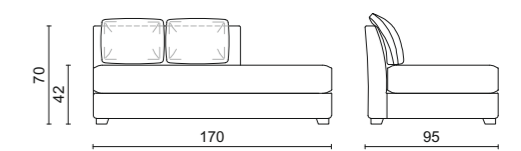

Meridienne module - 170 x 95 x 70 cm