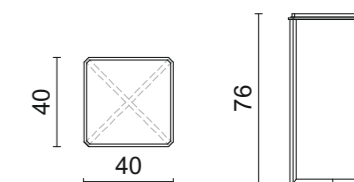

40 x 40 x 76 cm