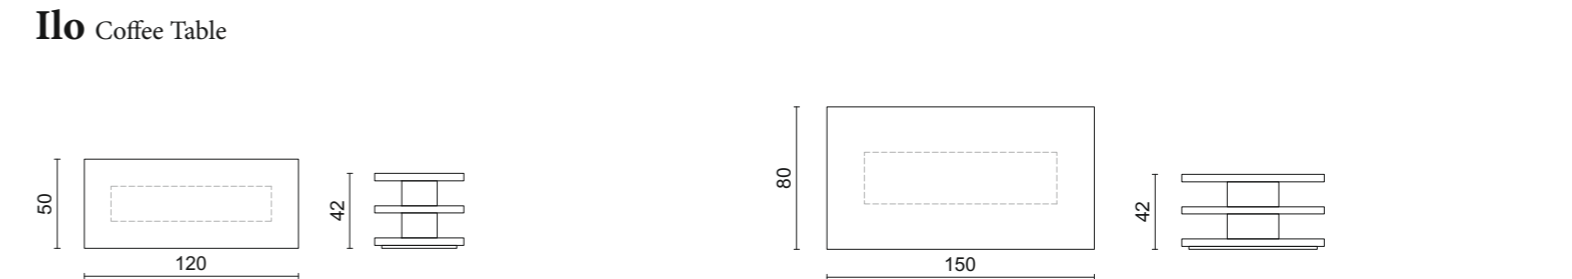

Saint Germain Table Collection

Eddy Side Table

Eros Side Table

Ilo Coffee Table

Luis Side Table

TABLES | COFFEE TABLES | SIDE TABLES | WRITING DESKS | CONSOLES

The dimensions shown in the technical drawings below refer to the options available in the price list. For further information about finishes please check the price list.