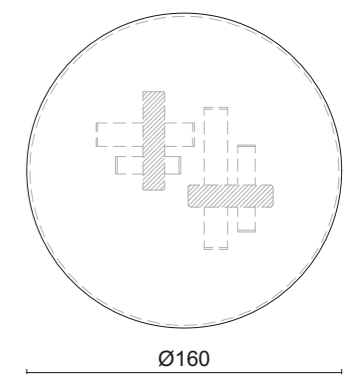

SAINT GERMAIN | Table

G164 glossy Lino lacquer top with protective glass top in Lino 764 finish.
Structure in G164 glossy Lino lacquer finish and antiqued gold metal finish.
Ø 160 x H 74 cm