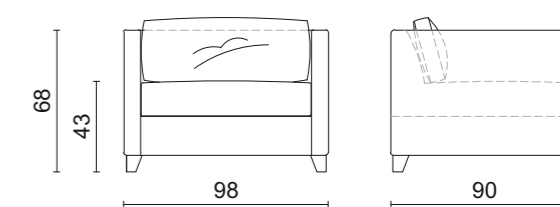

KATE | Armchair

Leather upholstered armchair.

Moka oak wooden frame.

98 x 90 x 68 cm