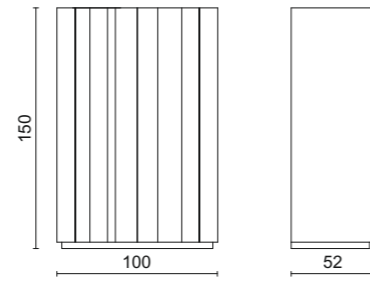

Godot

Cabinet