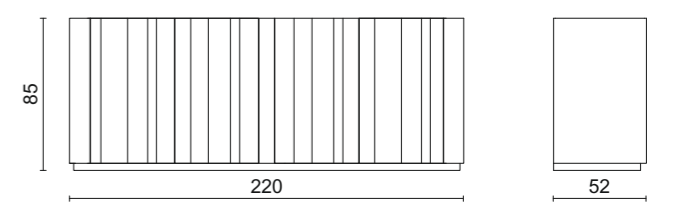

Buffet

220 x 52 x 85 cm