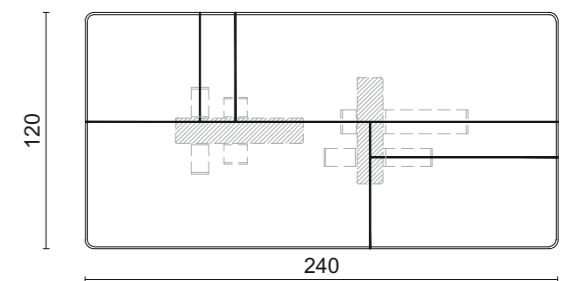

Moka oak wooden base.

Ø 122 x H 74 cm

SAINT GERMAIN | Table
MATISSE | Chair

SAINT GERMAIN | Table

Calacatta oro marble top with inserts
in antique gold metal finish.
Structure in Black oak wooden finish
and antique gold metal finish.
240 x 120 x 75 cm