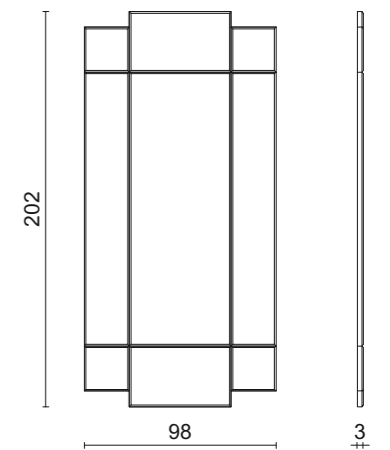

EDITH | Mirror
G556 glossy Black lacquer frame.
70 x 6 x 200 cm

COCTEAU | Mirror

Bronze finish metal frame.

90 x 3 x 120 cm

COCTEAU TRITTICO | Mirror

Bronze finish metal frame.

40+80+40 x 3 x 120 cm

DUPRE' | Mirror
98 x 3 x 122 cm

HONEY | Mirror

Bronzed mirror frame.

70 x 100 x 2 cm

BEDS
BEDSIDE TABLES

LOUVRE BIG | Bed

LOUVRE BIG | Bed

LOUVRE BIG | Bed
 Leather upholstered headboard and bedstead.
 310 x 214 x 160 cm

LOUVRE | Bed
 Leather upholstered headboard and bedstead.
 183 x 214 x 160 cm