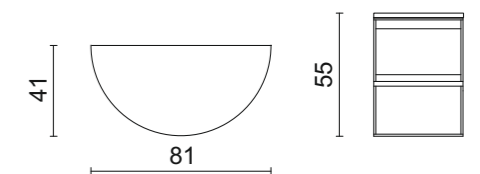

Ø 35 x 55 cm

Ø 66 x 55 cm

MEDEA | Half Moon Side Table

Top and shelf in Moka oak wooden finish.

Antique gold metal base.

81 x 41 x 55 cm

MEDEA | Oval Coffee Table

Top in Moka oak wooden finish.