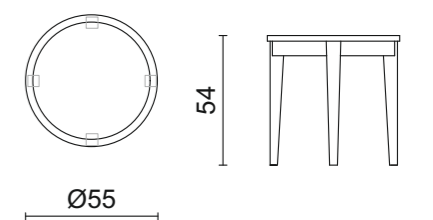

G153 glossy Antracite lacquer base.

Ø 50 x H 38 cm

Ø 60 x H 49 cm

Ø 70 x H 60 cm

ORFEO | Side Table

G210 glossy Forest lacquer base.
Bianco Statuario marble top.
Ø 35 x 41 cm

M556 matt Black lacquer base.
Nero Marquinia marble top.
Ø 55 x 54 cm

SIGFRID | Side Table

Bianco Statuario marble top.
Sand oak wooden base.

60 x 30 x 55 cm

52 x 26 x 48 cm

44 x 22 x 40 cm

ORIO | Side Table
G164 glossy Lino lacquer top.
Moka oak wooden base and top.
Antique bronze finish metal base.
Ø 51 x 55 cm