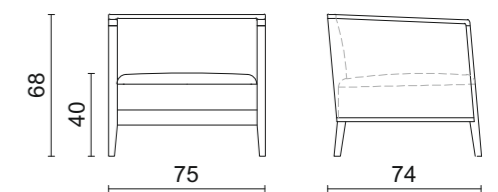

SATEN | Armchair

Fabric upholstered armchair with decorative cushion.

Quilted or plain pattern.

G556 glossy Black lacquer wooden frame.

75 x 74 x 68 cm