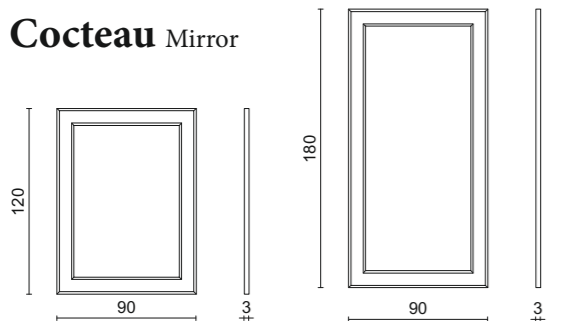

Cocteau Mirror