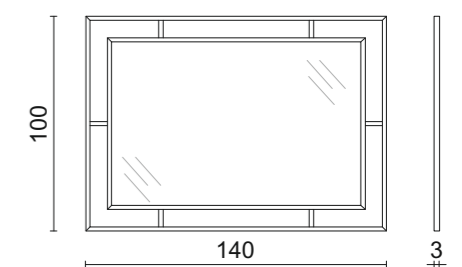

CASABLANCA DELUXE | Mirror

Gold finish metal structure.
G500 glossy Tortora lacquer frame.
70 x 100 x 3 cm