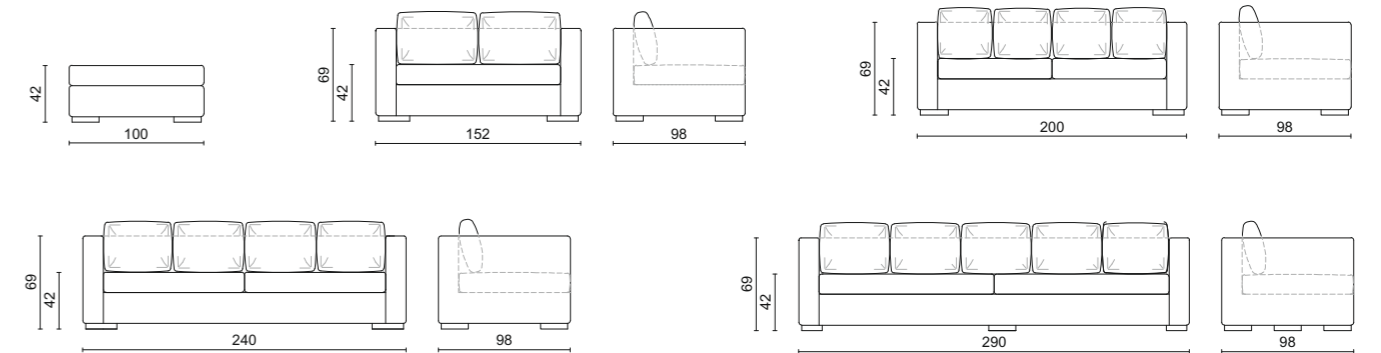

HELMUT | Sofa

Fabric upholstered sofa with decorative cushions.

Moka oak wooden feet.

240 x 98 x 69 cm