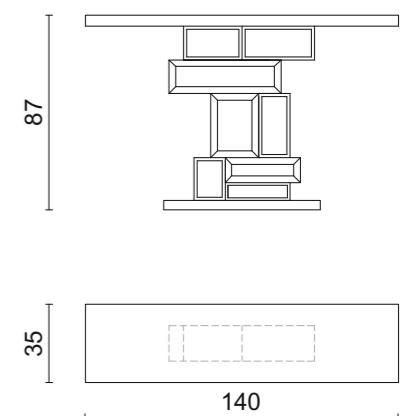

Black oak wooden top.
Structure in Black oak wooden finish
and antique gold finish metal.
150 x 40 x 82 cm

GENGA | Console
Moka oak wooden top.
Structure in antique gold lacquer finish, bronze
lacquer finish and Moka oak wooden finish.
140 x 35 x 87 cm