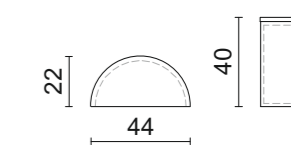

SIGFRID | Side Table

Bianco Statuario marble top.
Sand oak wooden base.

60 x 30 x 55 cm

52 x 26 x 48 cm

44 x 22 x 40 cm

ORIO | Side Table
G164 glossy Lino lacquer top.
Moka oak wooden base and top.
Antique bronze finish metal base.
Ø 51 x 55 cm