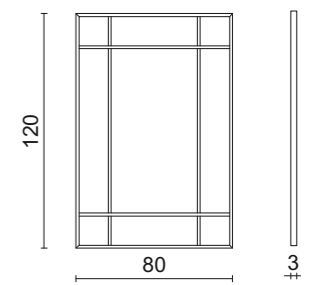

EDITH | Mirror
G556 glossy Black lacquer frame.
70 x 6 x 200 cm

COCTEAU | Mirror

Bronze finish metal frame.

90 x 3 x 120 cm

COCTEAU TRITTICO | Mirror

Bronze finish metal frame.

40+80+40 x 3 x 120 cm

DUPRE' | Mirror
98 x 3 x 122 cm

HONEY | Mirror

Bronzed mirror frame.

70 x 100 x 2 cm

BEDS
BEDSIDE TABLES

LOUVRE BIG | Bed

LOUVRE BIG | Bed

LOUVRE BIG | Bed
 Leather upholstered headboard and bedstead.
 310 x 214 x 160 cm

LOUVRE | Bed
 Leather upholstered headboard and bedstead.
 183 x 214 x 160 cm