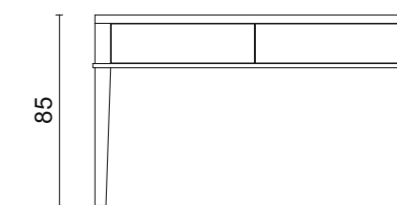

KATHLEEN | Console

Moka oak wooden structure.

On request, drawers fronts with handles.

145 x 41 x 85 cm