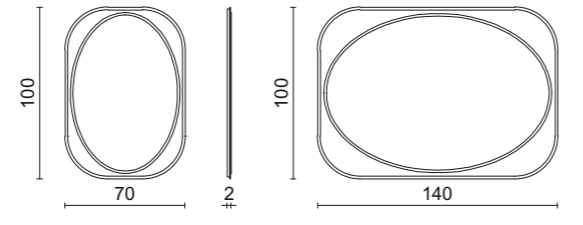

Gong Mirror

Honey Mirror