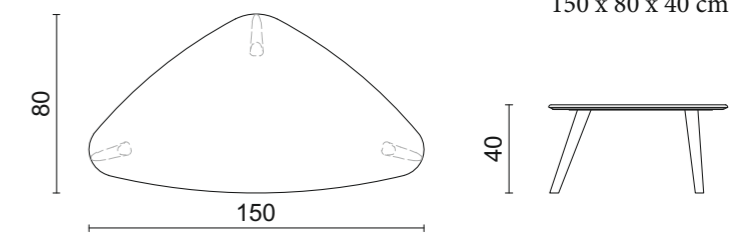

Bronze finish metal base.

38 x 38 x 53 cm

ANDRE' | Coffee Table & Side Table

ANDRE' | Collection
Side Table
 Mystic Brown marble top.
 Moka oak wooden base.
 50 x 60 x 53 cm

Coffee Table
 Mystic Brown marble top.
 Moka oak wooden base.
 150 x 80 x 40 cm