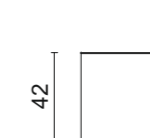

MUFFIN | Ottoman

Fabric upholstered ottoman.

On request, wooden tray in lacquer finish, Ø 40 cm.

Ø 40 x H 60 cm

Ø 40 x H 42 cm

Ø 60 x H 37 cm

Ø 80 x H 30 cm