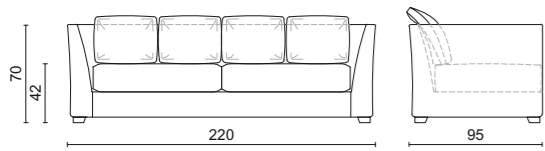

SOFAS

The dimensions shown in the technical drawings below refer to the options available in the price list. For further information about finishes please check the price list.

Berenson Sofa

Basic Module - 220 x 95 x 70 cm