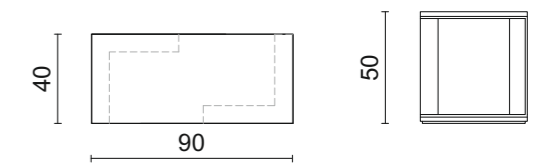

Antique bronze lacquer finish.
62 x 52 x 50 cm

M002 matt Bianco lacquer finish.
72 x 52 x 45 cm

Moka oak wooden finish.
87 x 52 x 40 cm

ILO | Coffee Table

ILO | Coffee Table

Moka oak wooden structure.

Top, shelf and base in antique bronze lacquer finish.

120 x 50 x 42 cm

HECTOR | Coffee Table

HECTOR | Coffee Table

G556 glossy Black lacquer top and base.

Bronze finish metal base.

90 x 40 x 50 cm

YVES | Coffee Table

YVES | Coffee Table
 Top in Sand oak wooden finish with bronze
 finish metal base and trays. Removable trays.
 100 x 100 x 38 cm