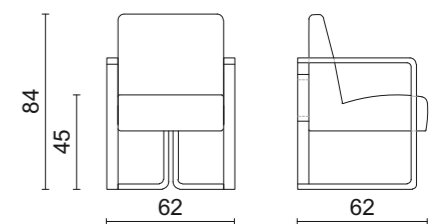

MATISSE | Chair

Fabric upholstered armchair.

G556 glossy Black lacquer frame.

62 x 62 x 84 cm