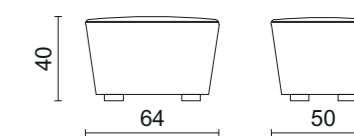

Ottoman

Fabric upholstered ottoman. Moka oak wooden feet.

64 x 50 x 40 cm