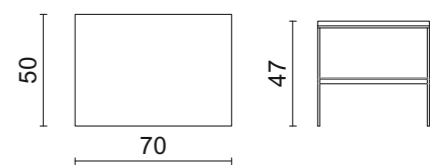

MORGAN | Coffee Table

Bianco Statuario marble top.
Metal base in antique gold finish.
Smoked glass shelf.

Half Moon Side Table

70 x 36 x 47 cm

Coffee Table

70 x 50 x 47 cm

EORS | Coffee Table
ADELINE | Armchair