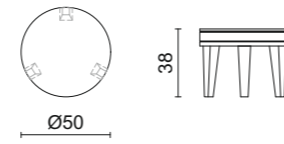

Tam Tam Deluxe Coffee Table