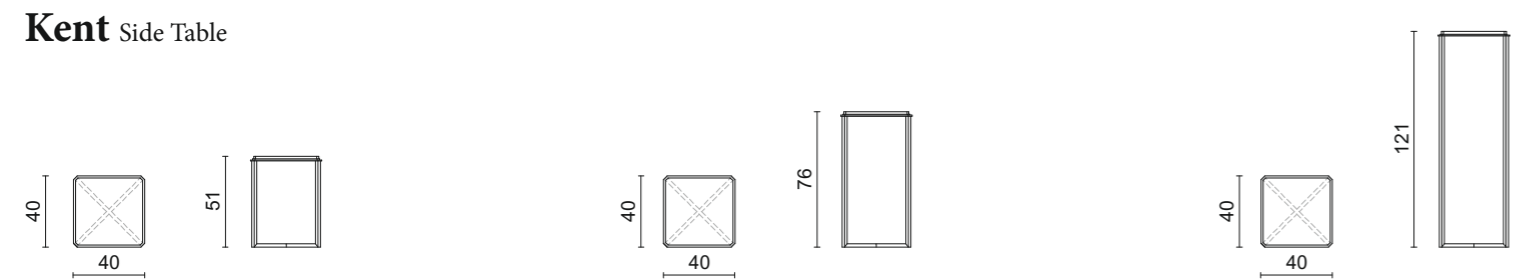

Murat Table Collection

Tao Table Collection

Andrè Collection

Hector Collection

Kent Side Table

TABLES | COFFEE TABLES | SIDE TABLES

The dimensions shown in the technical drawings below refer to the options available in the price list. For further information about finishes please check the price list.