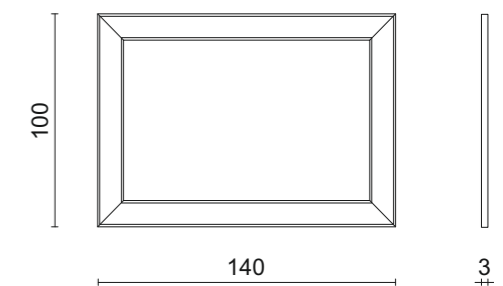

Bronze lacquer structure.

Ø 90 x 5 cm

STAR | Mirror
Chrome finish metal structure.
Bronze mirror frame.
70 x 100 x 3 cm

STAR DELUXE | Mirror

Gold finish metal structure.

Bronze mirror frame.

70 x 100 x 3 cm