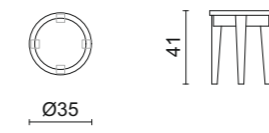

Orfeo Coffee Table Collection