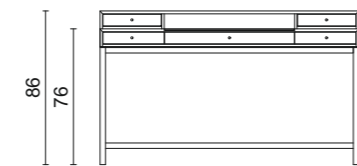

Proust Writing Desk