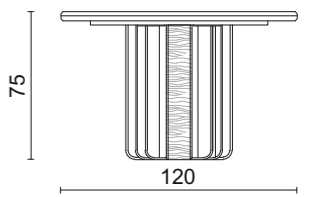

Moka oak wooden base.

Ø 122 x H 74 cm

SAINT GERMAIN | Table
MATISSE | Chair

SAINT GERMAIN | Table

Calacatta oro marble top with inserts
in antique gold metal finish.
Structure in Black oak wooden finish
and antique gold metal finish.
240 x 120 x 75 cm