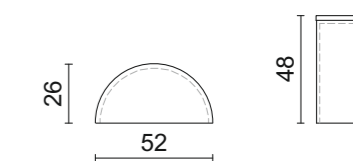

52 x 26 x 48 cm