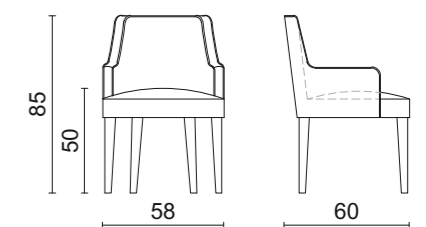

ISABEY 2 | Armchair

Leather upholstered armchair.

M155 matt Brown lacquer legs.

58 x 60 x 85 cm