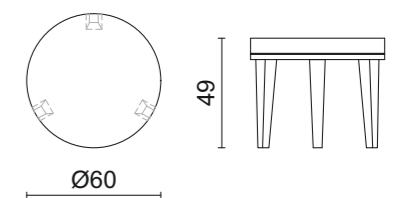

TAM TAM | Side Table

G002 glossy Bianco lacquer finish.
Ø 50 x H 38 cm

Ø 60 x H 49 cm

Ø 70 x H 60 cm