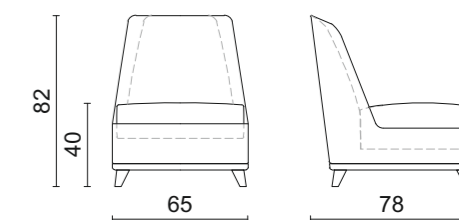

Fabric upholstered armchair.

Bronze finish wooden frame.

70 x 67 x 77 cm

EVELYNE | Armchair
Fabric upholstered armchair.
Contrast piping. Black oak wooden base.
65 x 78 x 82 cm

MARCEL | Small Armchair & Ottoman