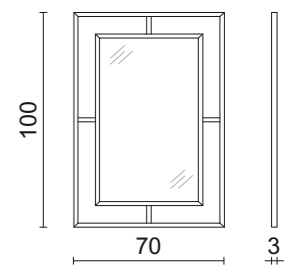

CASABLANCA DELUXE | Mirror

Gold finish metal structure.
G500 glossy Tortora lacquer frame.
70 x 100 x 3 cm