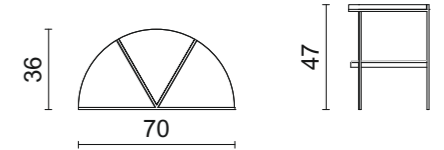

Half Moon Side Table

70 x 36 x 47 cm