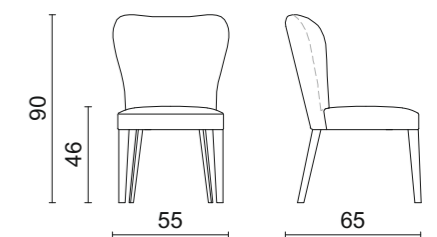

Fabric upholstered armchair.

G556 glossy Black lacquer frame.

62 x 62 x 84 cm

FRANCES | Chair
Fabric upholstered chair, quilted or plain pattern.
Contrast piping. Black oak wooden legs.
55 x 65 x 90 cm

ISABEY 1 | Chair
Leather upholstered chair.
M204 matt Cemento lacquer legs.
58 x 60 x 85 cm