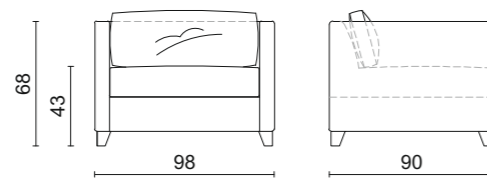

Rebecca Ottoman