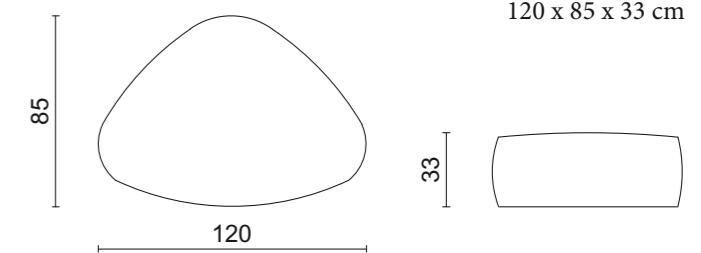

Ottoman
Fabric upholstered ottoman.
120 x 85 x 33 cm