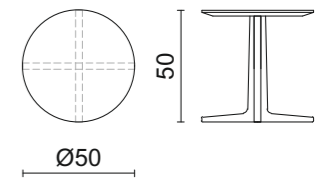

Ø 50 x 50 cm

Ø 60 x 45 cm

Ø 70 x 40 cm