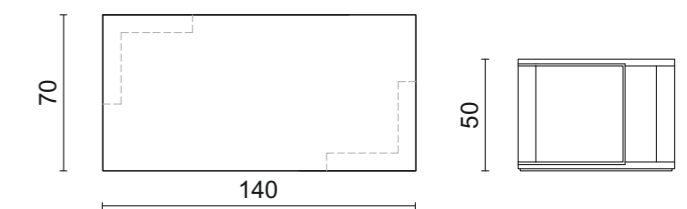

120 x 50 x 42 cm

HECTOR | Coffee Table

HECTOR | Coffee Table

G556 glossy Black lacquer top and base.

Bronze finish metal base.

90 x 40 x 50 cm

YVES | Coffee Table

YVES | Coffee Table
 Top in Sand oak wooden finish with bronze
 finish metal base and trays. Removable trays.
 100 x 100 x 38 cm