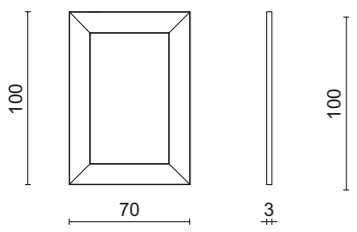

Star Mirror