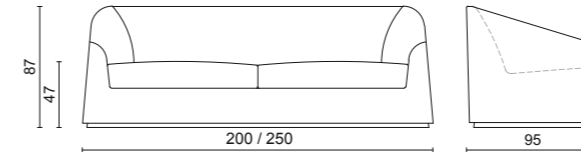

Clarisse Sofa