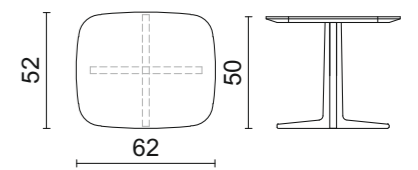

SIGFRID | Side Table

Bianco Statuario marble top.
Sand oak wooden base.

60 x 30 x 55 cm

52 x 26 x 48 cm

44 x 22 x 40 cm

ORIO | Side Table
G164 glossy Lino lacquer top.
Moka oak wooden base and top.
Antique bronze finish metal base.
Ø 51 x 55 cm

LUIS | Side Table
G517 glossy Medium Grey lacquer finish.
G002 glossy Bianco lacquer finish.
Moka oak wooden finish.
M155 matt Brown lacquer finish.

Ø 50 x 50 cm

Ø 60 x 45 cm

Ø 70 x 40 cm

LUIS | Side Table

Antique bronze lacquer finish.
62 x 52 x 50 cm

M002 matt Bianco lacquer finish.
72 x 52 x 45 cm

Moka oak wooden finish.
87 x 52 x 40 cm

ILO | Coffee Table

ILO | Coffee Table

Moka oak wooden structure.

Top, shelf and base in antique bronze lacquer finish.