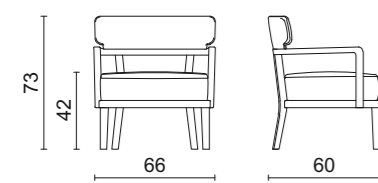

Isabey 4 Stool