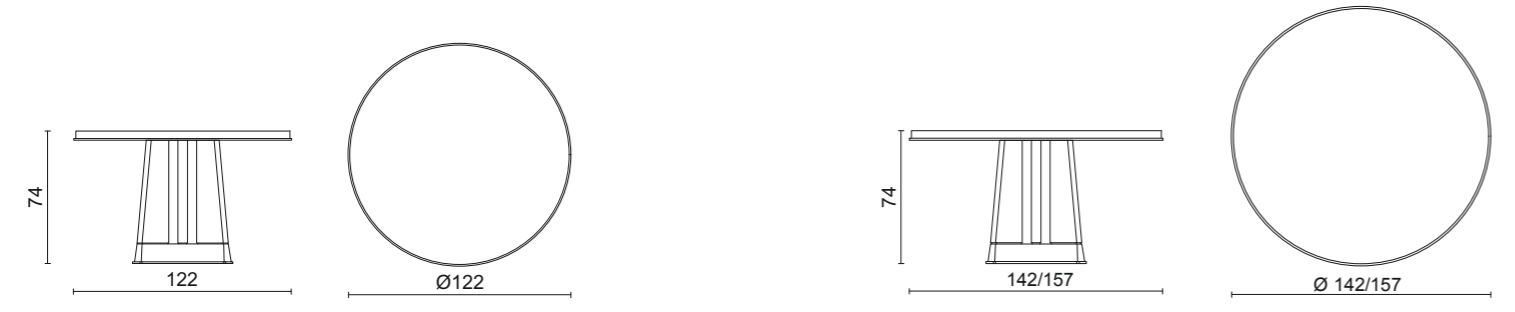

TABLES | COFFEE TABLES | SIDE TABLES

The dimensions shown in the technical drawings below refer to the options available in the price list. For further information about finishes please check the price list.

Murat Table Collection