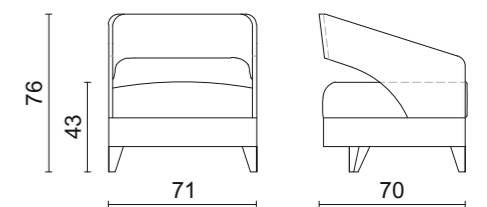

67 x 72 x 71 cm

FEBE | Armchair

Fabric upholstered armchair
with decorative cushion.

71 x 78 x 70 cm

JIL | Armchair

Fabric upholstered armchair
with decorative cushion.

Moka oak wooden frame.

71 x 70 x 76 cm