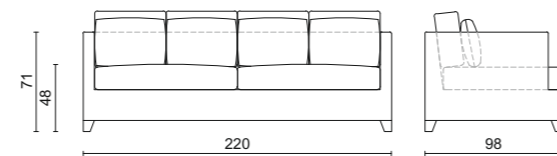

Ottoman - 100 x 100 x 42 cm

Basic module - 152 x 98 x 69 cm

Basic module - 200/240 x 98 x 69 cm

Tancredi Sofa

SOFAS

The dimensions shown in the technical drawings below refer to the options available in the price list. For further information about finishes please check the price list.