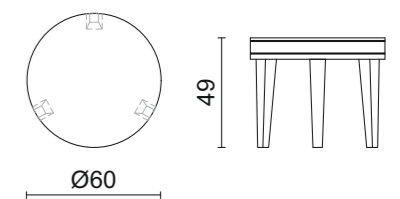

TAM TAM DELUXE | Side Table

G207 glossy Prugna lacquer top with fabric insert.

G153 glossy Antracite lacquer base.

Ø 50 x H 38 cm

Ø 60 x H 49 cm

Ø 70 x H 60 cm