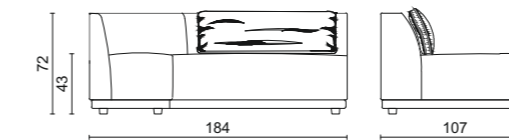

Meridienne module - 184 x 107 x 72 cm