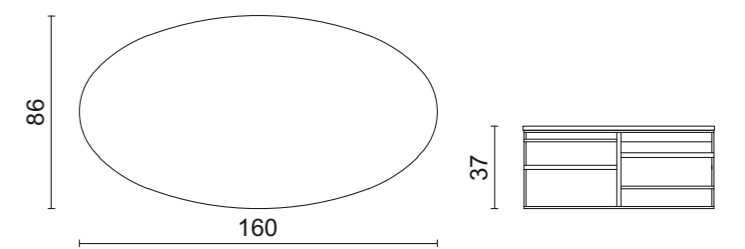

MEDEA | Oval Coffee Table

Top in Moka oak wooden finish.

Antique gold metal base.

160 x 86 x 37 cm