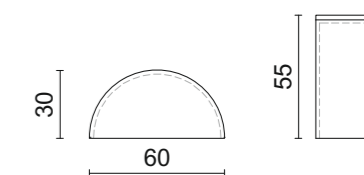

SIGFRID | Side Table

Bianco Statuario marble top.
Sand oak wooden base.

60 x 30 x 55 cm