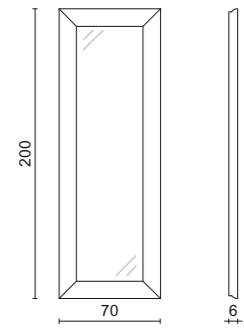

Edith

Mirror