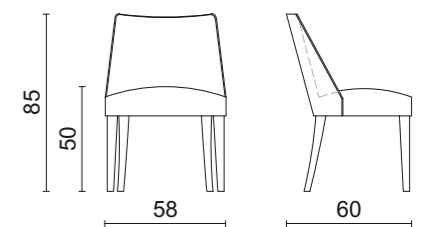

MUSA 1 | Chair

Fabric upholstered chair.

Contrast piping.

Moka oak wooden legs.

58 x 60x 85 cm