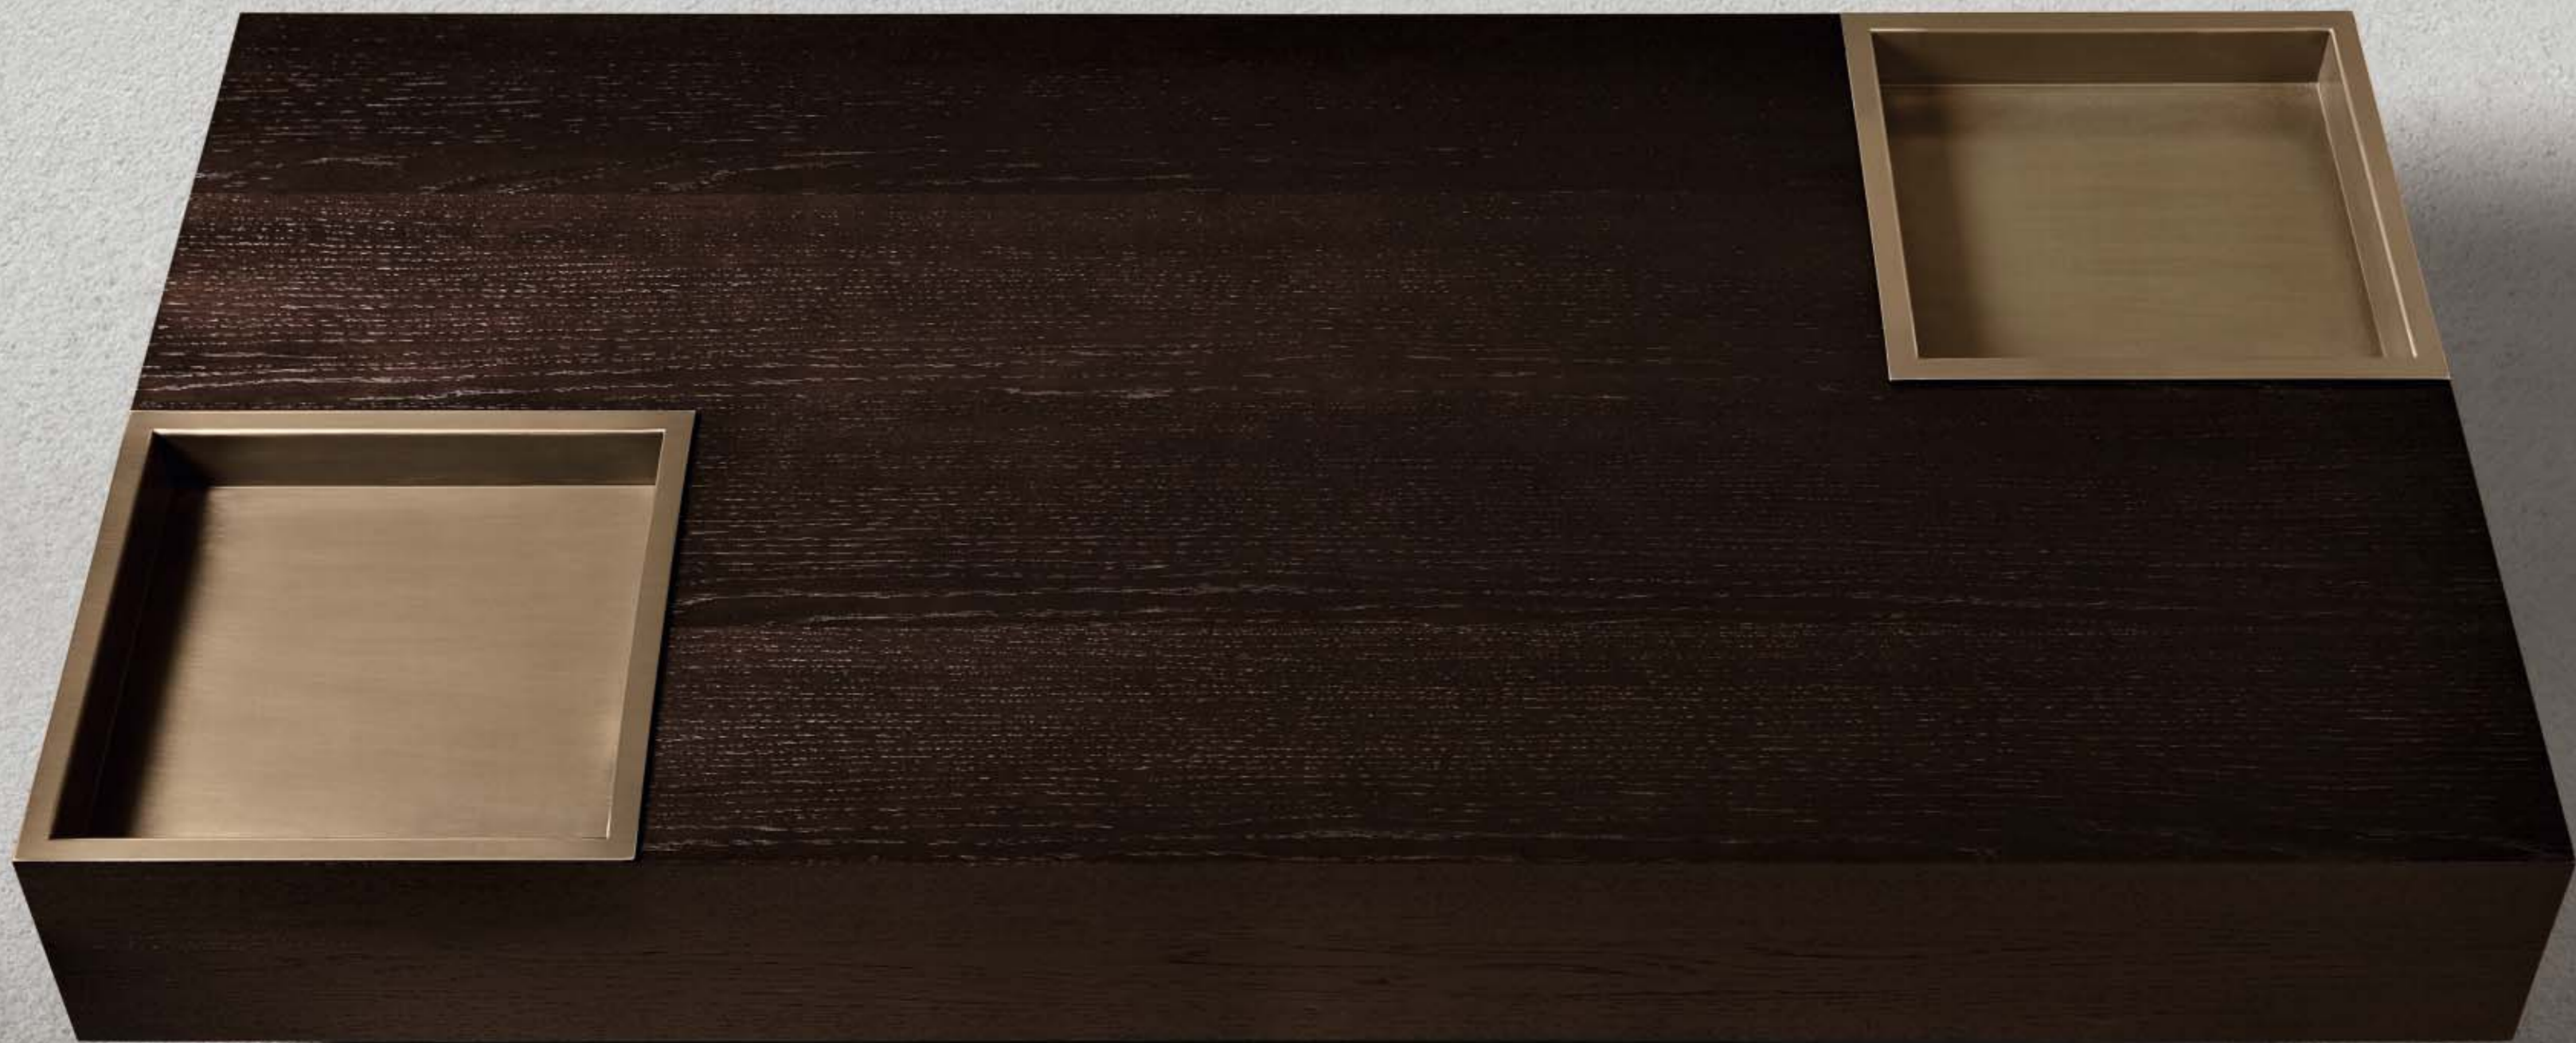

120 x 50 x 42 cm

HECTOR | Coffee Table

HECTOR | Coffee Table

G556 glossy Black lacquer top and base.

Bronze finish metal base.

90 x 40 x 50 cm

YVES | Coffee Table

YVES | Coffee Table
 Top in Sand oak wooden finish with bronze
 finish metal base and trays. Removable trays.
 100 x 100 x 38 cm