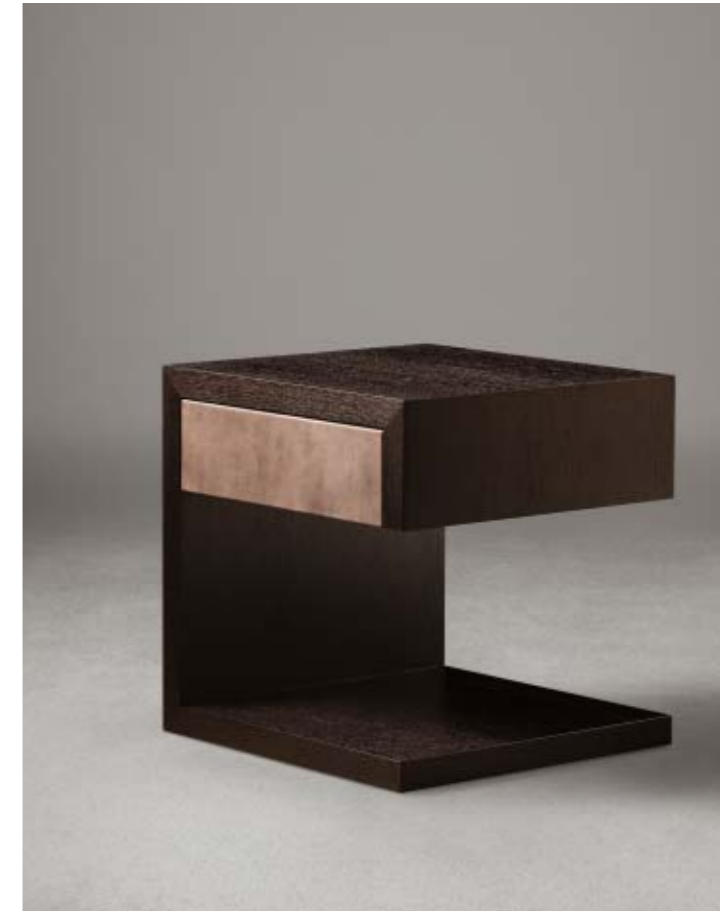

LOUVRE | Bench
 Leather upholstered bench.
 183 x 45 x 40 cm

LUBECCA | Bed

TALLIN HIGH | Bed

TALLIN HIGH | Bed
Fabric upholstered headboard and bedstead.
183 x 214 x 160 cm

TALLIN | Bed
Fabric upholstered headboard and bedstead.
183 x 214 x 100 cm

GAIA BIG | Bed

RIVOLI' GLASS | Bedside Table

G164 Lino lacquer structure.
Bronze mirror top and drawer front.
52 x 48 x 54 cm

RIVOLI' | Bedside Table

Moka oak wooden structure.

52 x 48 x 53 cm

RIVOLI' DELUXE | Bedside Table