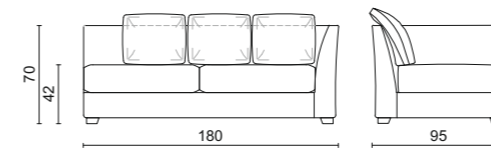

Berenson Sofa

Terminal module - 180 x 95 x 70 cm