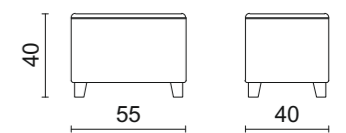

Ottoman

Leather upholstered ottoman.
Moka oak wooden feet.
55 x 40 x 40 cm