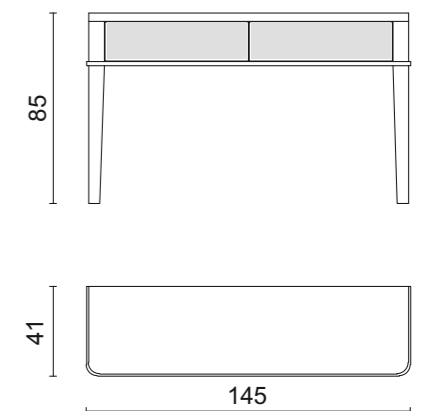

HANA | Console
Top and base in Moka oak wooden finish.
Bronze finish metal structure.
130 x 38 x 84 cm

KATHLEEN DELUXE | Console

G164 glossy Lino lacquer structure.

Fabric upholstered drawers fronts.

On request, drawers fronts with handles.

145 x 41 x 85 cm