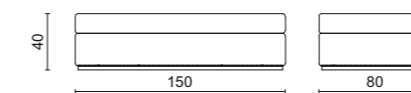

Lipari Coffee Table / Ottoman