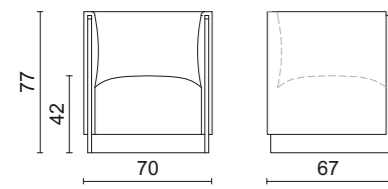

Joelle Armchair

ARMCHAIRS | OTTOMANS | CHAIRS | STOOLS | BENCHES

The dimensions shown in the technical drawings below refer to the options available in the price list. For further information about finishes please check the price list.

Adeline Armchair