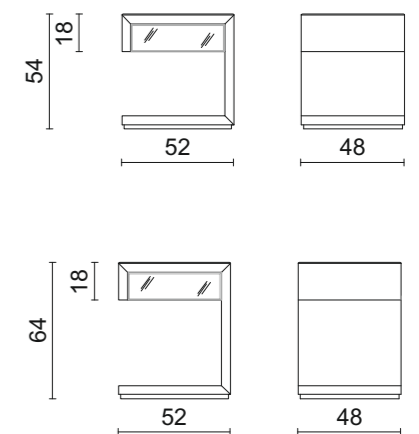

RIVOLI' GLASS | Bedside Table

G164 Lino lacquer structure.
Bronze mirror top and drawer front.
52 x 48 x 54 cm