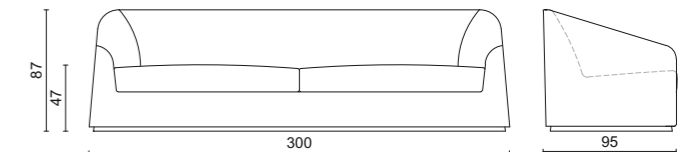

Clarisse Sofa