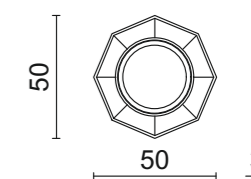

PSICHE' | Mirror
Fabric upholstered frame.
200 x 5 x 120 cm