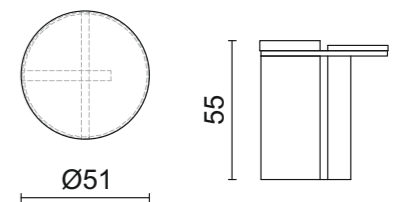

SIGFRID | Side Table

Bianco Statuario marble top.
Sand oak wooden base.

60 x 30 x 55 cm

52 x 26 x 48 cm

44 x 22 x 40 cm

ORIO | Side Table
G164 glossy Lino lacquer top.
Moka oak wooden base and top.
Antique bronze finish metal base.
Ø 51 x 55 cm