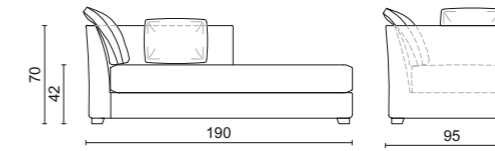

Bergère module - 190 x 95 x 70 cm