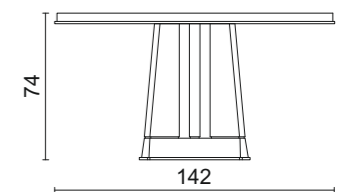

TABLES
COFFEE TABLES

MURAT | Table
MUSA 1 | Chair

MURAT | Table - "Special Edition"

Hammered pattern top in bronze finish.

Moka oak wooden base.

Ø 142 x H 74 cm

MURAT | Table

Bronze finish wooden top with protective clear glass.