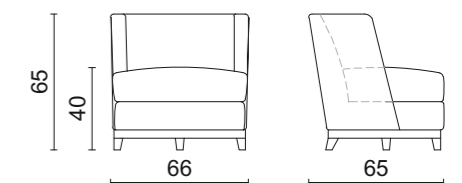

AVA | Small Armchair

Fabric upholstered armchair, quilted or plain pattern.

Moka oak wooden base.

Also available in swivel version.

66 x 65 x 65 cm