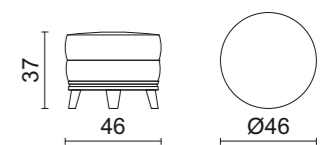

Ottoman - 46 x 46 x 37 cm