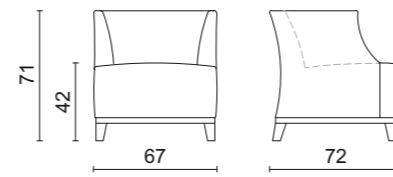

Marcel Small Armchair

Colette Armchair