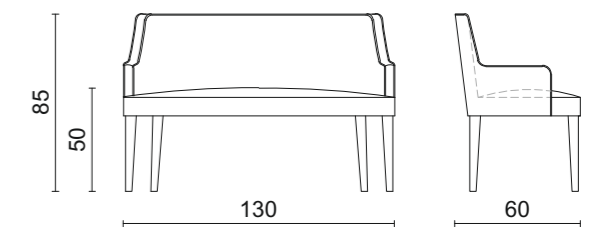

ISABEY 2 | Armchair

Leather upholstered armchair.

M155 matt Brown lacquer legs.

58 x 60 x 85 cm

ISABEY 3 | Bench

Fabric upholstered bench.

M002 matt Bianco lacquer frame.

130 x 60 x 85 cm