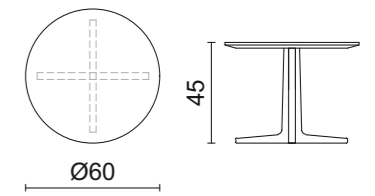

Ø 50 x 50 cm

Ø 60 x 45 cm

Ø 70 x 40 cm