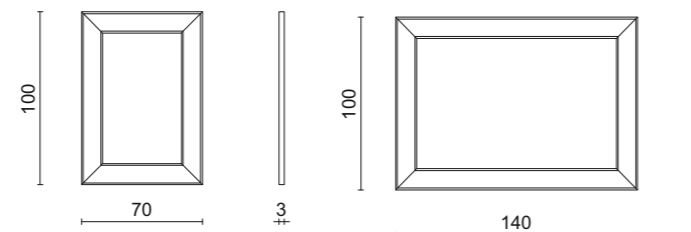

Star Deluxe Mirror