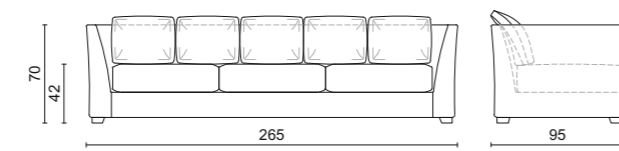

Basic Module - 265 x 95 x 70 cm