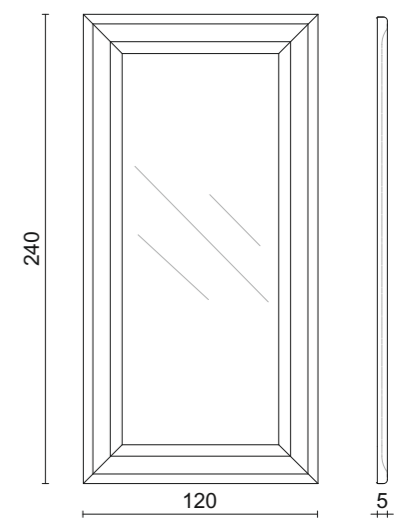

PSICHE' | Mirror
Moka oak wooden frame.
200 x 5 x 200 cm