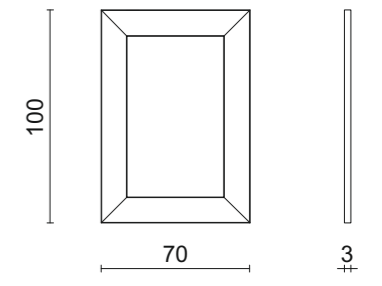

STAR | Mirror
Chrome finish metal structure.
Bronze mirror frame.
70 x 100 x 3 cm