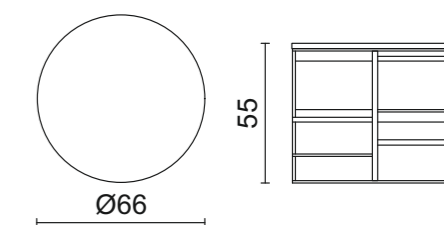

Ø 35 x 55 cm

Ø 66 x 55 cm

MEDEA | Half Moon Side Table

Top and shelf in Moka oak wooden finish.

Antique gold metal base.

81 x 41 x 55 cm

MEDEA | Oval Coffee Table

Top in Moka oak wooden finish.