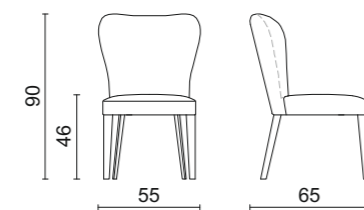

Musa 1 Chair