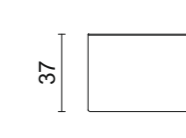

MUFFIN | Ottoman

Fabric upholstered ottoman.

On request, wooden tray in lacquer finish, Ø 40 cm.

Ø 40 x H 60 cm

Ø 40 x H 42 cm

Ø 60 x H 37 cm

Ø 80 x H 30 cm