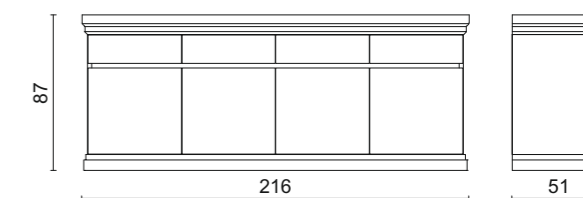

Buffet

220 x 52 x 85 cm

MORITZ | Buffet

MORITZ | Buffet

Moka oak wooden structure.

Bronze finish metal details.

216 x 51 x 87 cm

MORITZ | Glass Cabinet