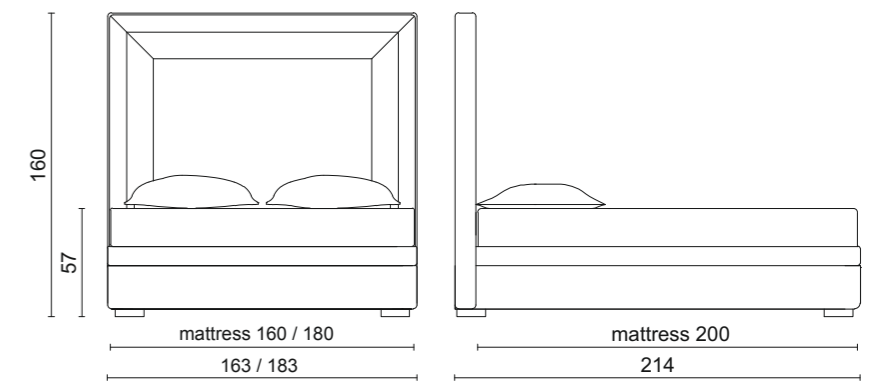

HONEY | Mirror

Bronzed mirror frame.

70 x 100 x 2 cm

BEDS
BEDSIDE TABLES

LOUVRE BIG | Bed

LOUVRE BIG | Bed

LOUVRE BIG | Bed
 Leather upholstered headboard and bedstead.
 310 x 214 x 160 cm

LOUVRE | Bed
 Leather upholstered headboard and bedstead.
 183 x 214 x 160 cm