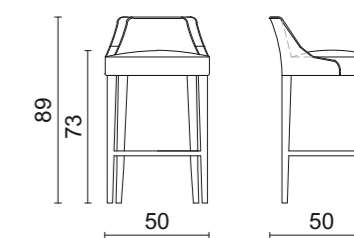

ISABEY 4 | Stool

Fabric upholstered stool.

Contrast piping.

Sand oak wooden frame.

50 x 50 x 76 cm