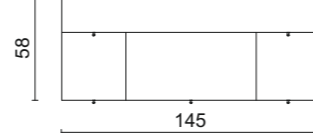

Proust Writing Desk