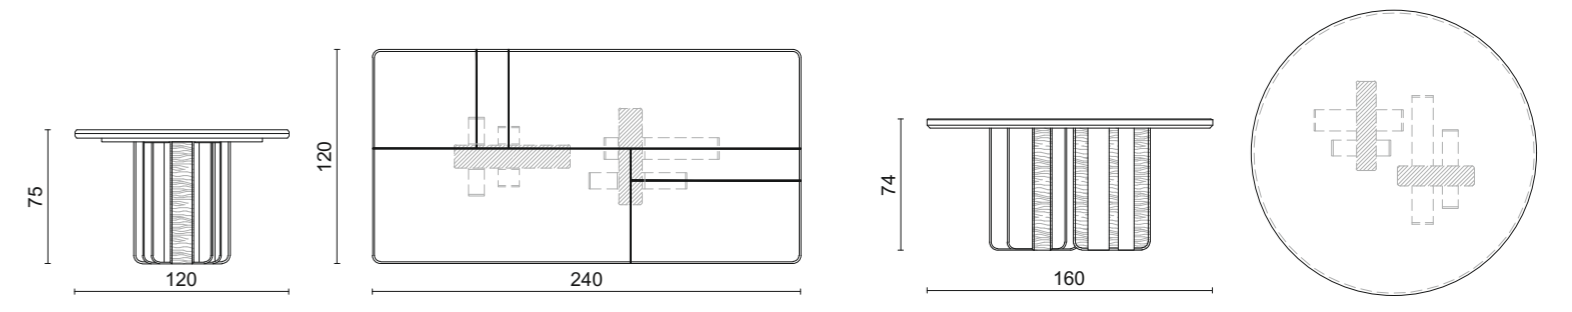

Saint Germain Table Collection