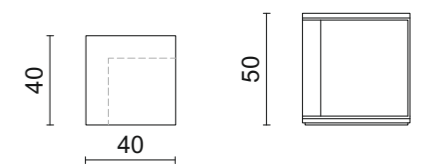

Antique bronze lacquer finish.
62 x 52 x 50 cm

M002 matt Bianco lacquer finish.
72 x 52 x 45 cm

Moka oak wooden finish.
87 x 52 x 40 cm

ILO | Coffee Table

ILO | Coffee Table

Moka oak wooden structure.

Top, shelf and base in antique bronze lacquer finish.

120 x 50 x 42 cm

HECTOR | Coffee Table

HECTOR | Coffee Table

G556 glossy Black lacquer top and base.

Bronze finish metal base.

90 x 40 x 50 cm

YVES | Coffee Table

YVES | Coffee Table
 Top in Sand oak wooden finish with bronze
 finish metal base and trays. Removable trays.
 100 x 100 x 38 cm