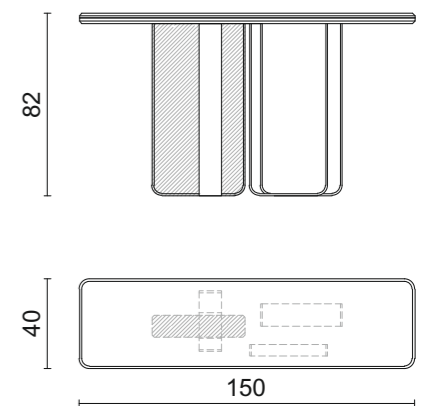

Black oak wooden top.
Structure in Black oak wooden finish
and antique gold finish metal.
150 x 40 x 82 cm

GENGA | Console
Moka oak wooden top.
Structure in antique gold lacquer finish, bronze
lacquer finish and Moka oak wooden finish.
140 x 35 x 87 cm