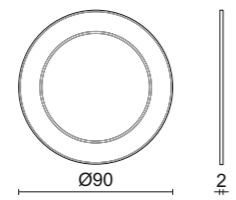

Gong Mirror