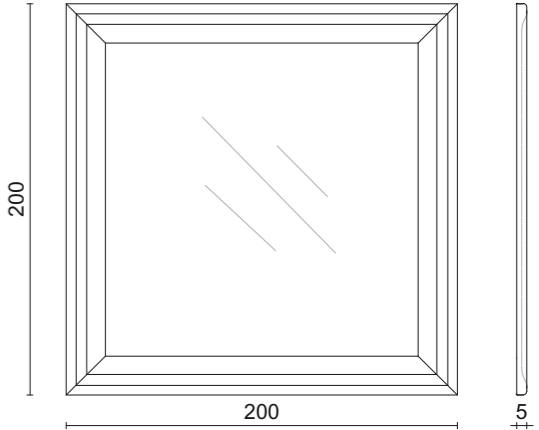

KEYRA | Mirror
Bronze lacquer structure.
Emperador Light and Emperador Dark frame.
50 x 3 x 50 cm

PSICHE' | Mirror
Fabric upholstered frame.
200 x 5 x 120 cm

PSICHE' | Mirror
Moka oak wooden frame.
200 x 5 x 200 cm