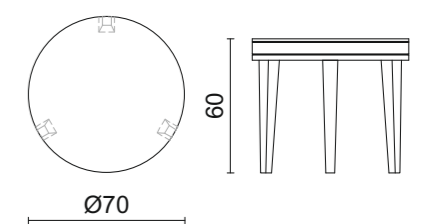

G153 glossy Antracite lacquer base.

Ø 50 x H 38 cm

Ø 60 x H 49 cm

Ø 70 x H 60 cm

ORFEO | Side Table

G210 glossy Forest lacquer base.
Bianco Statuario marble top.
Ø 35 x 41 cm

M556 matt Black lacquer base.
Nero Marquinia marble top.
Ø 55 x 54 cm