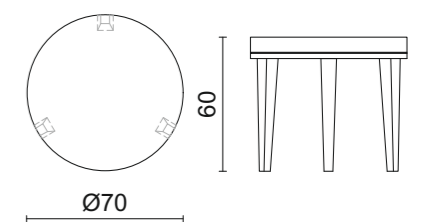

TAM TAM | Side Table

G002 glossy Bianco lacquer finish.
Ø 50 x H 38 cm

Ø 60 x H 49 cm

Ø 70 x H 60 cm