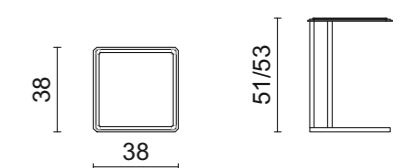

EDDY | Side Table

Moka oak wooden top.

Bronze finish metal base.

38 x 38 x 53 cm