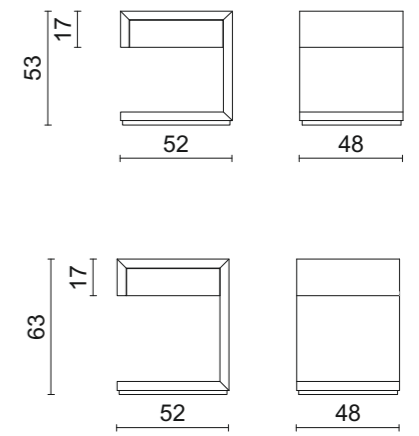

GAIA BIG | Bed

RIVOLI' GLASS | Bedside Table

G164 Lino lacquer structure.
Bronze mirror top and drawer front.
52 x 48 x 54 cm

RIVOLI' | Bedside Table

Moka oak wooden structure.

52 x 48 x 53 cm

RIVOLI' DELUXE | Bedside Table