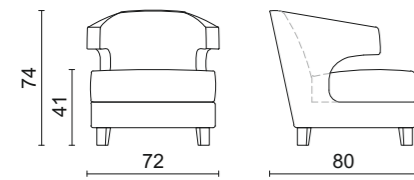

Rebecca Armchair