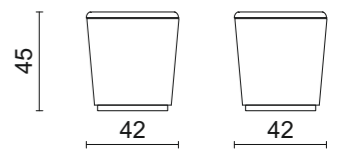

Ø 40 x H 47 cm

Ø 60 x H 42 cm

Ø 80 x H 35 cm

NAPO | Ottoman

Leather upholstered ottoman.
Black oak wooden base.
42x 42 x 45 cm

Fabric upholstered ottoman.
Contrast piping.
Black oak wooden base.
42 x 84 x 45 cm