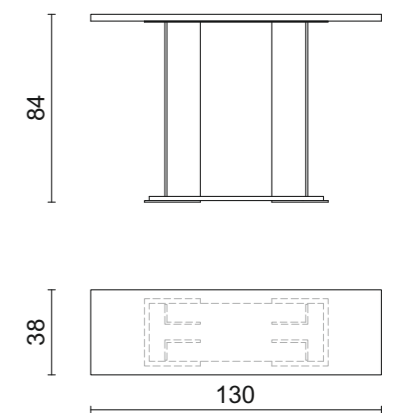

On request, drawers fronts with handles.

145 x 41 x 85 cm

HANA | Console
Top and base in Moka oak wooden finish.
Bronze finish metal structure.
130 x 38 x 84 cm

KHAN | Console

Moka oak wooden structure.

Bronze finish metal details.