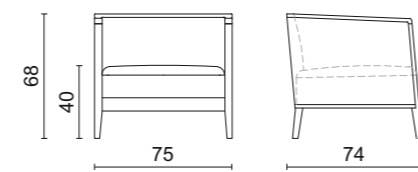

Glenn Chair