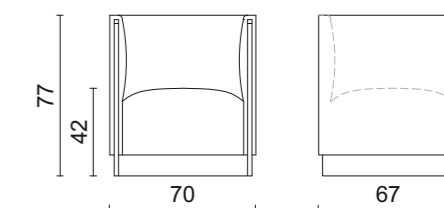

ADELINE | Armchair

Fabric upholstered armchair.

Bronze finish wooden frame.

70 x 67 x 77 cm