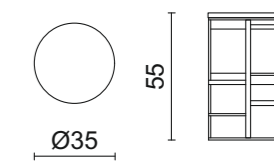

MEDEA | Round Side Table

Top and shelf in G501 glossy Tortora lacquer finish.
Antique gold metal base.

Top and shelf in Moka oak wooden finish.
Antique gold metal base.

Ø 35 x 55 cm