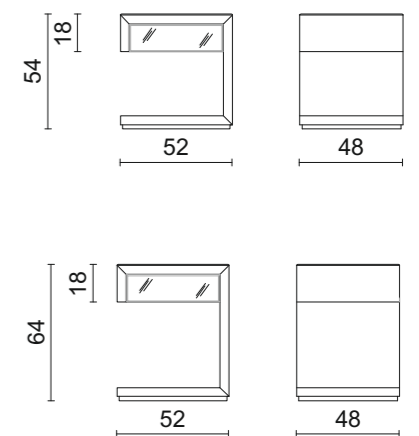

RIVOLI' DELUXE | Bedside Table

Moka oak wooden structure.

Leather upholstered drawer front.

52 x 48 x 54 cm