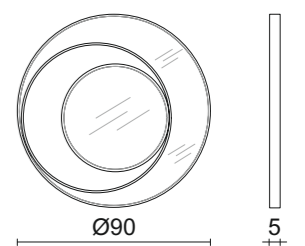

G556 glossy Black lacquer structure.

192 x 50 x 166 cm

MIRRORS

ECLISSE 3 | Mirror

Bronze lacquer structure.

Bronze mirror.

Ø 90 x 5 cm

ECLISSE 2 | Mirror