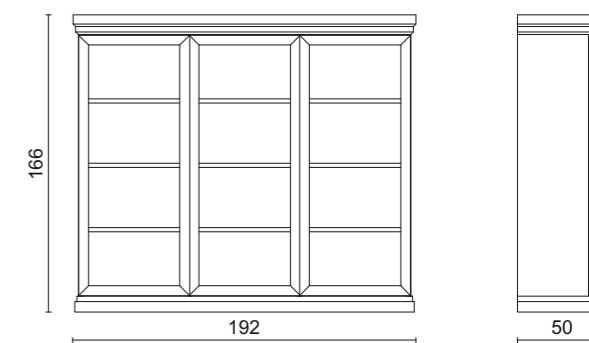

MORITZ | Glass Cabinet

G556 glossy Black lacquer structure.

192 x 50 x 166 cm