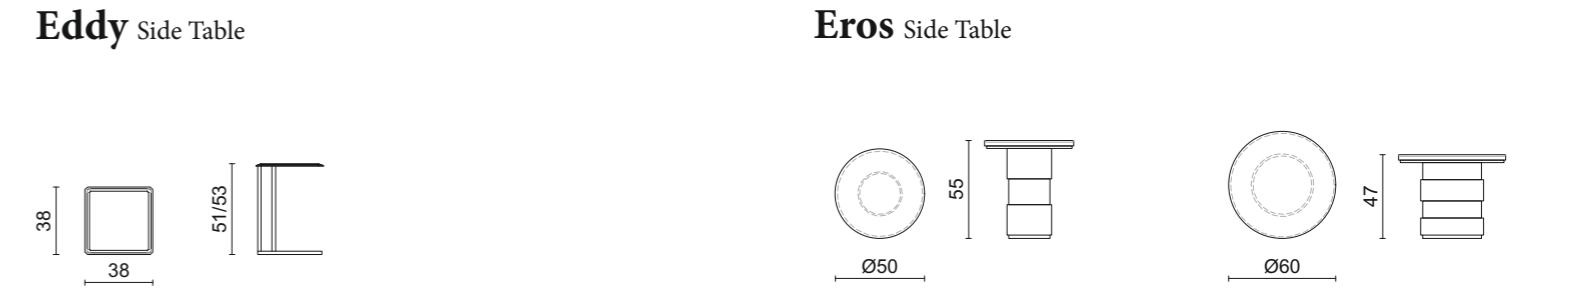

Eddy Side Table