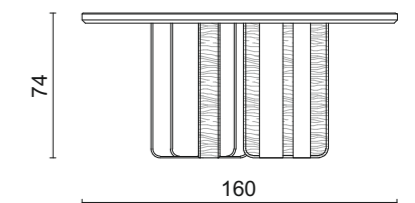

SAINT GERMAIN | Table

G164 glossy Lino lacquer top with protective glass top in Lino 764 finish.
Structure in G164 glossy Lino lacquer finish and antiqued gold metal finish.
Ø 160 x H 74 cm