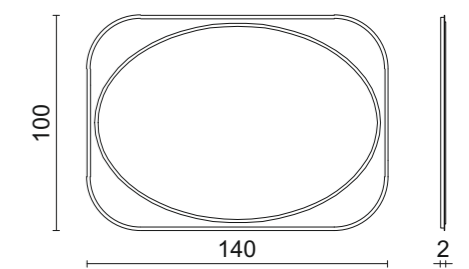

EDITH | Mirror
G556 glossy Black lacquer frame.
70 x 6 x 200 cm

COCTEAU | Mirror

Bronze finish metal frame.

90 x 3 x 120 cm

COCTEAU TRITTICO | Mirror

Bronze finish metal frame.

40+80+40 x 3 x 120 cm

DUPRE' | Mirror
98 x 3 x 122 cm

HONEY | Mirror

Bronzed mirror frame.

70 x 100 x 2 cm

BEDS
BEDSIDE TABLES

LOUVRE BIG | Bed

LOUVRE BIG | Bed

LOUVRE BIG | Bed
 Leather upholstered headboard and bedstead.
 310 x 214 x 160 cm

LOUVRE | Bed
 Leather upholstered headboard and bedstead.
 183 x 214 x 160 cm