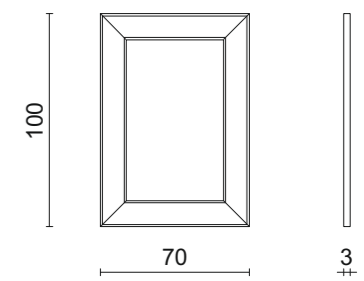

G556 glossy Black lacquer structure.

192 x 50 x 166 cm

MIRRORS

ECLISSE 3 | Mirror

Bronze lacquer structure.

Bronze mirror.

Ø 90 x 5 cm

ECLISSE 2 | Mirror

Bronze lacquer structure.

Ø 90 x 5 cm

STAR | Mirror
Chrome finish metal structure.
Bronze mirror frame.
70 x 100 x 3 cm

STAR DELUXE | Mirror

Gold finish metal structure.

Bronze mirror frame.

70 x 100 x 3 cm