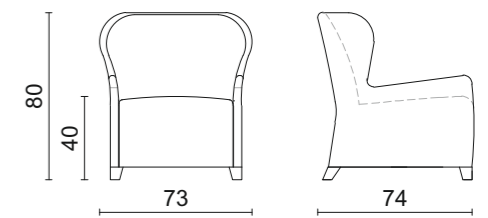

VALENTINA

Armchair

Leather upholstered armchair with decorative cushion. Moka oak wooden feet.
73 x 74 x 80 cm