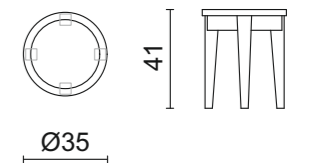

G153 glossy Antracite lacquer base.

Ø 50 x H 38 cm

Ø 60 x H 49 cm

Ø 70 x H 60 cm

ORFEO | Side Table

G210 glossy Forest lacquer base.
Bianco Statuario marble top.
Ø 35 x 41 cm

M556 matt Black lacquer base.
Nero Marquinia marble top.
Ø 55 x 54 cm