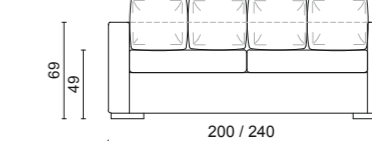

Bed-Sofa - 200/240 x 98 x 69 cm