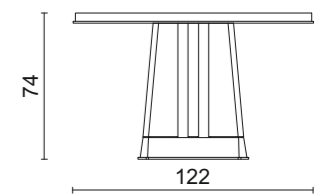

TABLES
COFFEE TABLES

MURAT | Table
MUSA 1 | Chair

MURAT | Table - "Special Edition"

Hammered pattern top in bronze finish.

Moka oak wooden base.

Ø 142 x H 74 cm

MURAT | Table

Bronze finish wooden top with protective clear glass.