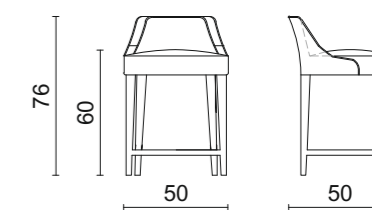

ISABEY 4 | Stool

Fabric upholstered stool.

Contrast piping.

Sand oak wooden frame.

50 x 50 x 76 cm