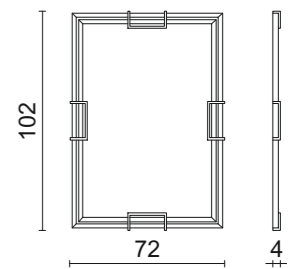

Bronze lacquer structure.

Ø 90 x 5 cm

STAR | Mirror
Chrome finish metal structure.
Bronze mirror frame.
70 x 100 x 3 cm

STAR DELUXE | Mirror

Gold finish metal structure.

Bronze mirror frame.

70 x 100 x 3 cm

CASABLANCA | Mirror
Gold finish metal structure.
70 x 100 x 3 cm

CASABLANCA DELUXE | Mirror

Gold finish metal structure.
G500 glossy Tortora lacquer frame.
70 x 100 x 3 cm

VALENTINO | Mirror
Gold finish metal structure.
72 x 102 x 4 cm