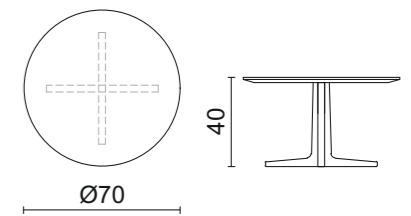

Ø 50 x 50 cm

Ø 60 x 45 cm

Ø 70 x 40 cm