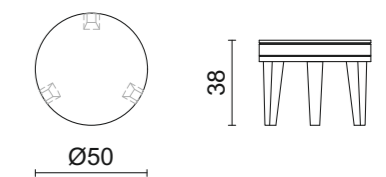

TAM TAM DELUXE | Side Table

G207 glossy Prugna lacquer top with fabric insert.

G153 glossy Antracite lacquer base.

Ø 50 x H 38 cm