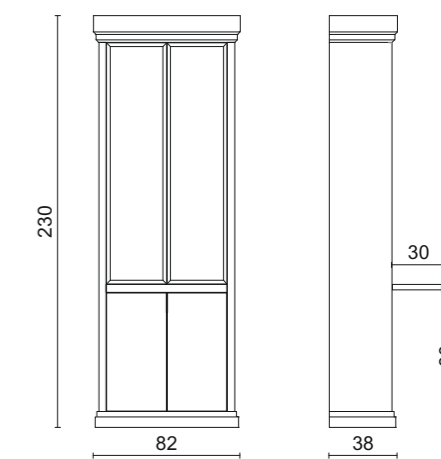

On request, drawers fronts with handles.

145 x 41 x 85 cm

HANA | Console
Top and base in Moka oak wooden finish.
Bronze finish metal structure.
130 x 38 x 84 cm

KHAN | Console

Moka oak wooden structure.

Bronze finish metal details.

140 x 35 x 80 cm

BOOKCASES
BASE UNITS

LORENZO | Bookcase

Moka oak wooden external structure.
M513 matt Avorio lacquer internal structure.
82 x 38 x 230 cm

MEDICI | Glass Cabinet

Base unit with extractable wooden shelf.

Moka oak wooden external structure.

M154 matt Rosso Ekalea lacquer finish internal structure.

82 x 38 x 230 cm

MAGRITTE | Bookcase

Moka oak wooden structure with partitions in bronze lacquer finish. Back panels in Moka oak wooden finish and bronze mirror. 120 x 35 x 211 cm