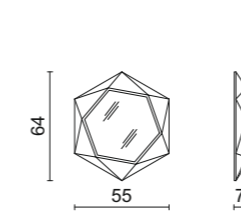

Calliope Mirror