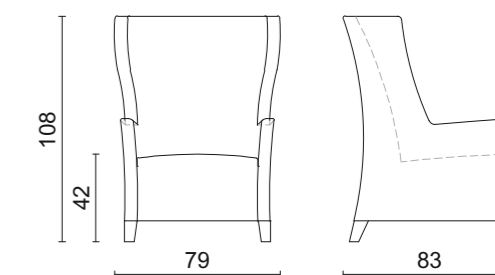

REBECCA

Armchair

Leather and fabric upholstered armchair with decorative cushion.

Moka oak wooden feet.

79 x 83 x 108 cm