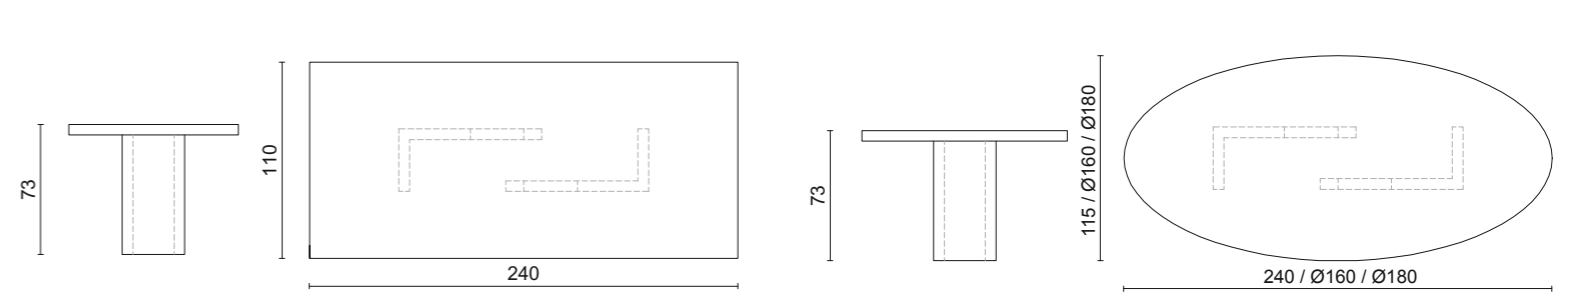

Saint Germain Table Collection