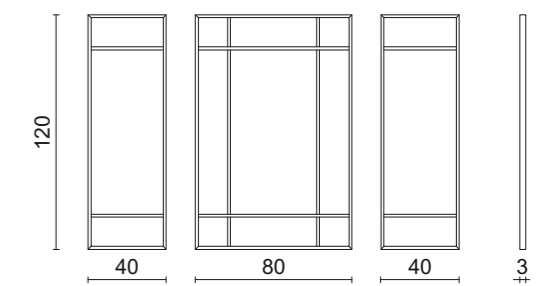

EDITH | Mirror
G556 glossy Black lacquer frame.
70 x 6 x 200 cm

COCTEAU | Mirror

Bronze finish metal frame.

90 x 3 x 120 cm

COCTEAU TRITTICO | Mirror

Bronze finish metal frame.

40+80+40 x 3 x 120 cm

DUPRE' | Mirror
98 x 3 x 122 cm

HONEY | Mirror

Bronzed mirror frame.

70 x 100 x 2 cm

BEDS
BEDSIDE TABLES

LOUVRE BIG | Bed

LOUVRE BIG | Bed

LOUVRE BIG | Bed
 Leather upholstered headboard and bedstead.
 310 x 214 x 160 cm

LOUVRE | Bed
 Leather upholstered headboard and bedstead.
 183 x 214 x 160 cm