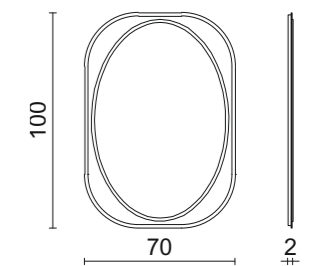

KEYRA | Mirror
Bronze lacquer structure.
Emperador Light and Emperador Dark frame.
50 x 3 x 50 cm

PSICHE' | Mirror
Fabric upholstered frame.
200 x 5 x 120 cm

PSICHE' | Mirror
Moka oak wooden frame.
200 x 5 x 200 cm

EDITH | Mirror
G556 glossy Black lacquer frame.
70 x 6 x 200 cm

COCTEAU | Mirror

Bronze finish metal frame.

90 x 3 x 120 cm

COCTEAU TRITTICO | Mirror

Bronze finish metal frame.

40+80+40 x 3 x 120 cm

DUPRE' | Mirror
98 x 3 x 122 cm

HONEY | Mirror

Bronzed mirror frame.

70 x 100 x 2 cm

BEDS
BEDSIDE TABLES

LOUVRE BIG | Bed

LOUVRE BIG | Bed

LOUVRE BIG | Bed
 Leather upholstered headboard and bedstead.
 310 x 214 x 160 cm

LOUVRE | Bed
 Leather upholstered headboard and bedstead.
 183 x 214 x 160 cm