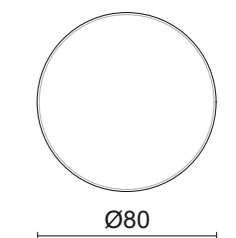

MUFFIN | Ottoman

Fabric upholstered ottoman.

Black oak wooden base.

On request, wooden tray in lacquer finish, Ø 40 cm.

Ø 40 x H 65 cm

Ø 40 x H 47 cm

Ø 60 x H 42 cm

Ø 80 x H 35 cm