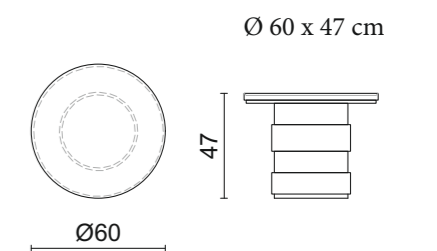

EROS | Side Table
Top and base in Black oak wooden finish
and antique bronze lacquer details.