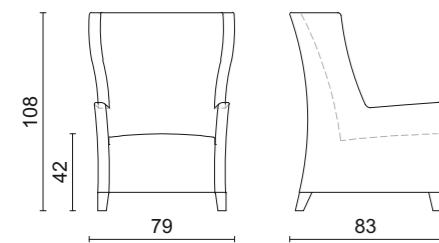

Zoe Small Armchair