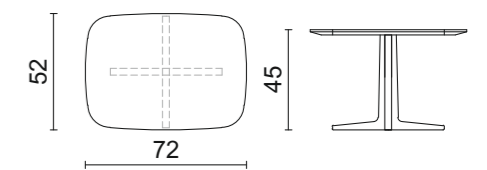

SIGFRID | Side Table

Bianco Statuario marble top.
Sand oak wooden base.

60 x 30 x 55 cm

52 x 26 x 48 cm

44 x 22 x 40 cm

ORIO | Side Table
G164 glossy Lino lacquer top.
Moka oak wooden base and top.
Antique bronze finish metal base.
Ø 51 x 55 cm

LUIS | Side Table
G517 glossy Medium Grey lacquer finish.
G002 glossy Bianco lacquer finish.
Moka oak wooden finish.
M155 matt Brown lacquer finish.

Ø 50 x 50 cm

Ø 60 x 45 cm

Ø 70 x 40 cm

LUIS | Side Table

Antique bronze lacquer finish.
62 x 52 x 50 cm

M002 matt Bianco lacquer finish.
72 x 52 x 45 cm

Moka oak wooden finish.
87 x 52 x 40 cm

ILO | Coffee Table

ILO | Coffee Table

Moka oak wooden structure.

Top, shelf and base in antique bronze lacquer finish.