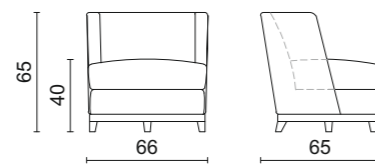

Kate Armchair

Ava Small Armchair