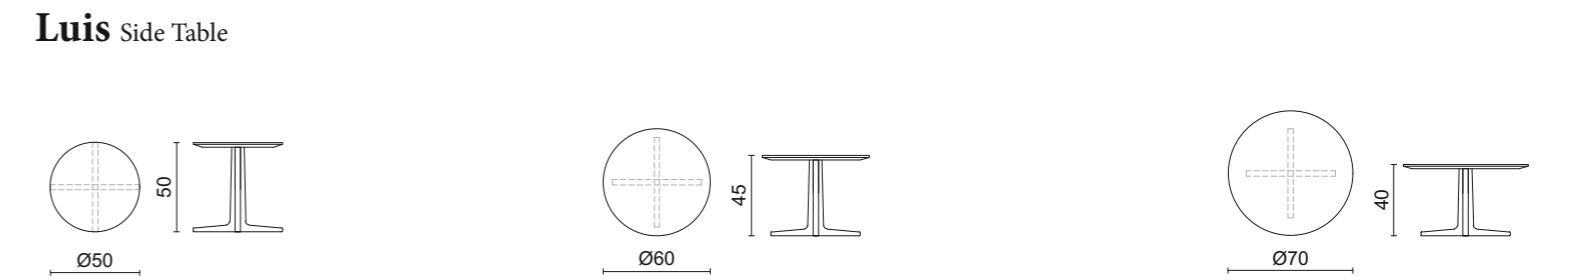

Saint Germain Table Collection

Eddy Side Table

Eros Side Table

Ilo Coffee Table

Luis Side Table

TABLES | COFFEE TABLES | SIDE TABLES | WRITING DESKS | CONSOLES

The dimensions shown in the technical drawings below refer to the options available in the price list. For further information about finishes please check the price list.