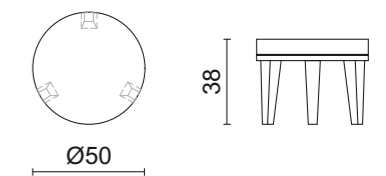

TAM TAM | Side Table

G002 glossy Bianco lacquer finish.
Ø 50 x H 38 cm