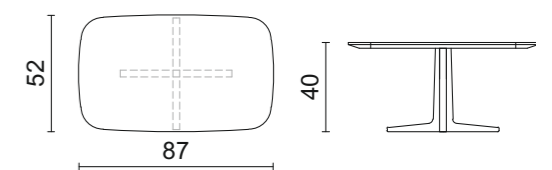

SIGFRID | Side Table

Bianco Statuario marble top.
Sand oak wooden base.

60 x 30 x 55 cm

52 x 26 x 48 cm

44 x 22 x 40 cm

ORIO | Side Table
G164 glossy Lino lacquer top.
Moka oak wooden base and top.
Antique bronze finish metal base.
Ø 51 x 55 cm

LUIS | Side Table
G517 glossy Medium Grey lacquer finish.
G002 glossy Bianco lacquer finish.
Moka oak wooden finish.
M155 matt Brown lacquer finish.

Ø 50 x 50 cm

Ø 60 x 45 cm

Ø 70 x 40 cm

LUIS | Side Table

Antique bronze lacquer finish.
62 x 52 x 50 cm

M002 matt Bianco lacquer finish.
72 x 52 x 45 cm

Moka oak wooden finish.
87 x 52 x 40 cm

ILO | Coffee Table

ILO | Coffee Table

Moka oak wooden structure.

Top, shelf and base in antique bronze lacquer finish.