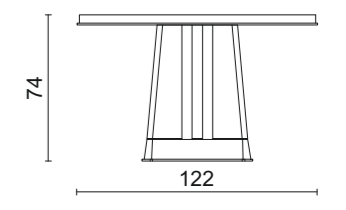

MURAT | Table

Bronze finish wooden top with protective clear glass.

Moka oak wooden base.

Ø 122 x H 74 cm