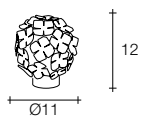

ØM5ØB G7 C8	Silver plated		Integrated LED 0,3W	285,00
ØM5ØB H8 C8	Gold plated			330,00

Gift packaging included

CE 1 0,5 12,5x12,5x18 Batteries not included