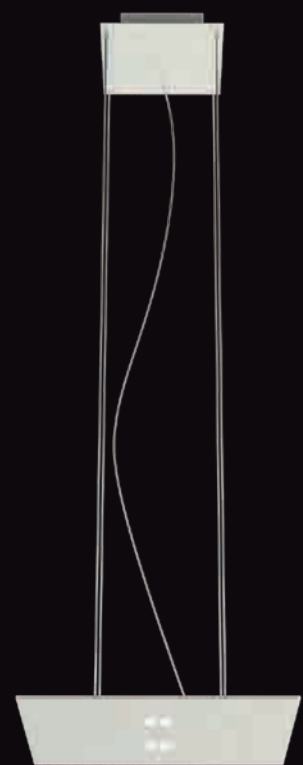

9_ATELIER

VOGUE

Registered community design

VOGUE SMALL. P381/2X300 120X80 cm.
VOGUE BIG. P382/2X399 190X110 cm.

Registered community design.

Lampada a forma ellittica in metallo in finitura oro. Sfera coprilampada in vetro di Murano bianco. Cavo in tessuto antracite. Metallic lamp elliptical form in gold finishing. White Murano glass lamp cover sphere. Textile charcoal cable. Luce 1xE27-52 W HES

10_ATELIER

11_ATELIER

VOGUE COLORS

Registered community design

VOGUE SMALL. P381/CX360 120X80 cm.
VOGUE BIG. P382/CX459 190X110 cm.
Registered community design.

Lampada a forma ellittica in metallo in colori RAL. Sfera coprilampada in vetro di Murano bianco. Cavo in tessuto antracite. Metallic lamp elliptical form in RAL colors. White Murano glass lamp cover sphere. Textile charcoal cable. Luce 1xE27-52 W HES

12_ATELIER

13_ATELIER

Hi-Line. P337X375 (base 38x38 cm.)

Hi-Line. P338X545 (base 60x60 cm.)

Hi-Line. P339X425 base 15x150 cm.

Lampada in metallo con tecnologia Led .
 Elevata resa cromatica. Tipo luce calda 2700 K°.
 Lampada in finitura metallo, ruggine, bianca, nera, rame e ottone lucido.
 Metal lamp with LED light, CRI >90. Excellent chromatic result. Warm light 2700 K°. Lamp in metal, rust , white, black and glossy brass and copper finishing.