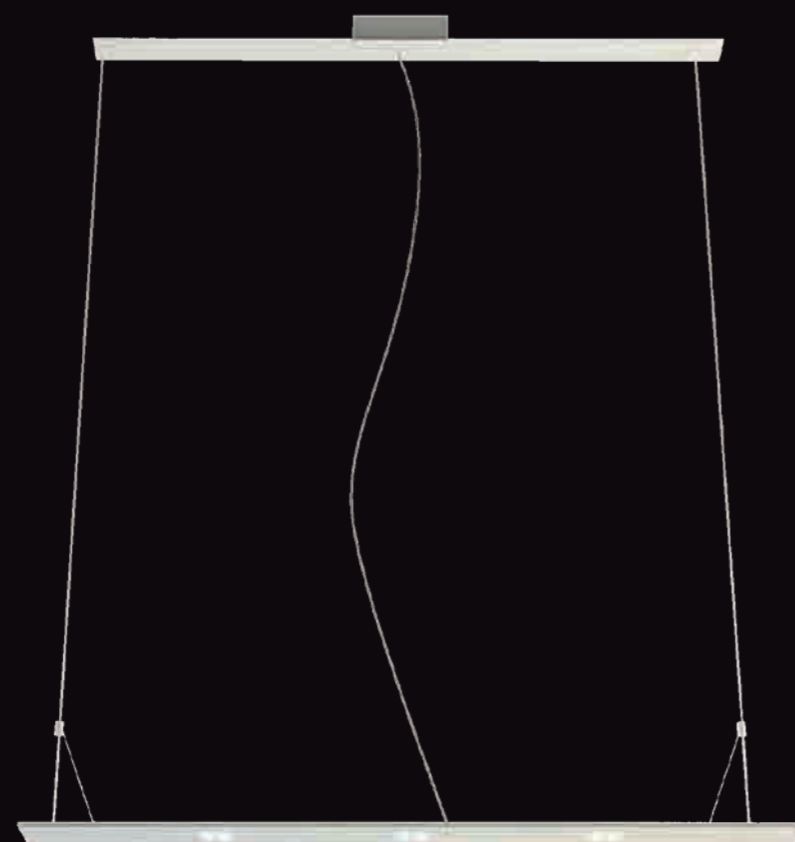

12_ATELIER

13_ATELIER

Hi-Line. P337X375 (base 38x38 cm.)

Hi-Line. P338X545 (base 60x60 cm.)

Hi-Line. P339X425 base 15x150 cm.

Lampada in metallo con tecnologia Led .
 Elevata resa cromatica. Tipo luce calda 2700 K°.
 Lampada in finitura metallo, ruggine, bianca, nera, rame e ottone lucido.
 Metal lamp with LED light, CRI >90. Excellent chromatic result. Warm light 2700 K°. Lamp in metal, rust , white, black and glossy brass and copper finishing.