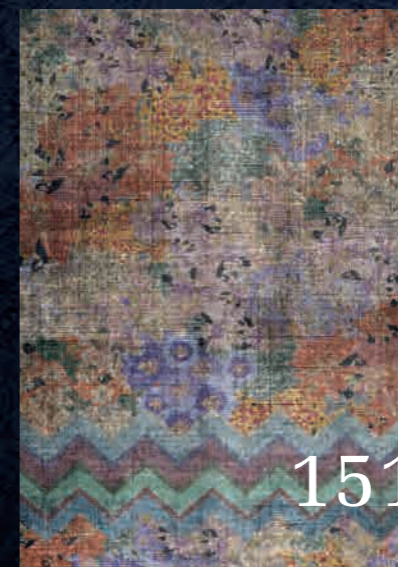

S120X900 200X300 cm.
 S141X575 160X240 cm.
 S142X1800 300X400 cm.

150_ATELIER

FAIER

VIBER

TATAIN

ROSE

MISSION

FIAMMINGO