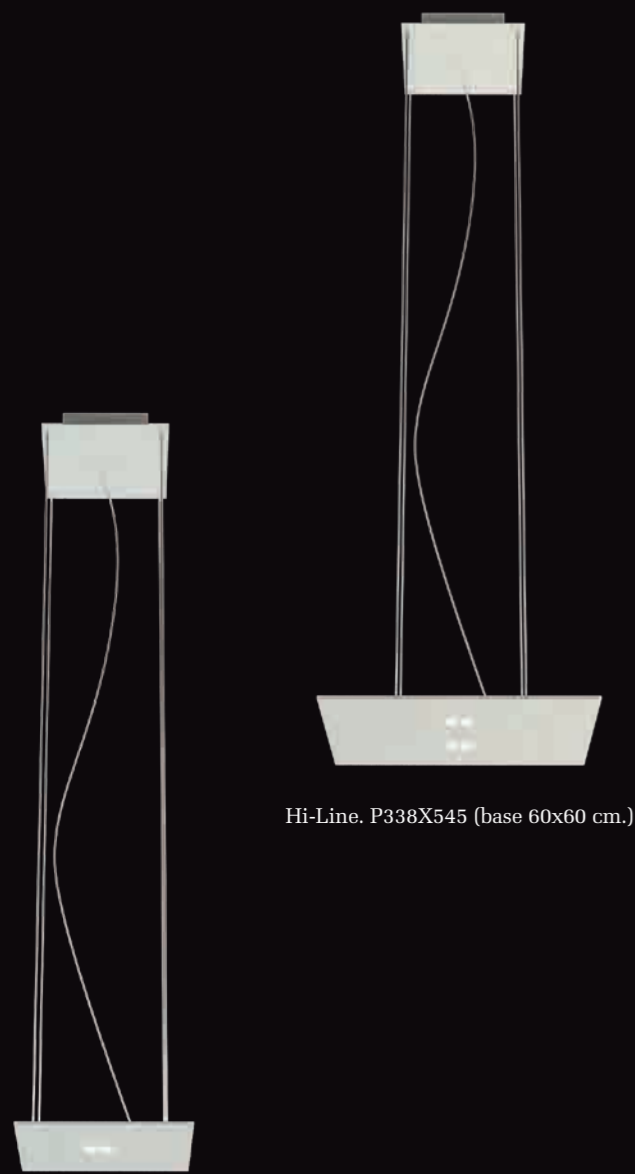

9_ATELIER

VOGUE

Registered community design

VOGUE SMALL. P381/2X300 120X80 cm.
VOGUE BIG. P382/2X399 190X110 cm.

Registered community design.

Lampada a forma ellittica in metallo in finitura oro. Sfera coprilampada in vetro di Murano bianco. Cavo in tessuto antracite. Metallic lamp elliptical form in gold finishing. White Murano glass lamp cover sphere. Textile charcoal cable. Luce 1xE27-52 W HES

10_ATELIER

11_ATELIER

VOGUE COLORS

Registered community design

VOGUE SMALL. P381/CX360 120X80 cm.
VOGUE BIG. P382/CX459 190X110 cm.
Registered community design.

Lampada a forma ellittica in metallo in colori RAL. Sfera coprilampada in vetro di Murano bianco. Cavo in tessuto antracite. Metallic lamp elliptical form in RAL colors. White Murano glass lamp cover sphere. Textile charcoal cable. Luce 1xE27-52 W HES

12_ATELIER

13_ATELIER

Hi-Line. P337X375 (base 38x38 cm.)

Hi-Line. P338X545 (base 60x60 cm.)

Hi-Line. P339X425 base 15x150 cm.

Lampada in metallo con tecnologia Led .
 Elevata resa cromatica. Tipo luce calda 2700 K°.
 Lampada in finitura metallo, ruggine, bianca, nera, rame e ottone lucido.
 Metal lamp with LED light, CRI >90. Excellent chromatic result. Warm light 2700 K°. Lamp in metal, rust , white, black and glossy brass and copper finishing.