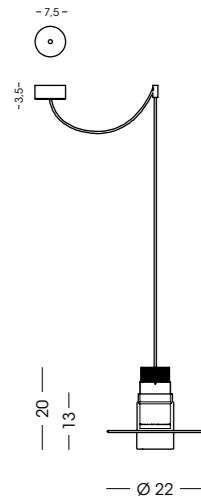

AUF TUBA

STRUTTURA METALLICA DISPONIBILE / AVAILABLE METAL STRUCTURE:
cromo chrome - bianco white - nero black - bronzo bronze

A RICHIESTA / ON DEMAND
230V - 10W - 2700 K - 850 lm - 85 lm/W - angle 120
Dimmerabilità: a taglio di fase / Dimmerability: with phase cutting

1403.1LD
Sospensione / Hanging lamp
vetro/glass Ø22 cm - cavo/cable 250 cm
1x LED 10W - 3000 K - 900 lm - 230V
CE IP20 (1m)