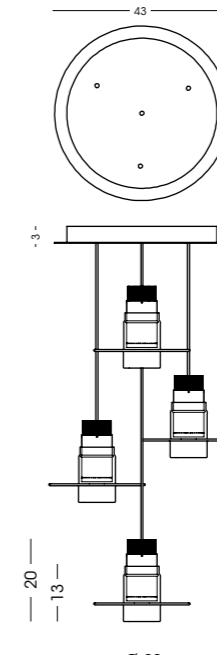

1409.43.4L
Plafoniera / Ceiling lamp
vetro/glass Ø22 cm - cavo/cable 150 cm
4x LED 10W - 3000 K - 900 lm - 230V
CE IP20 (1m)