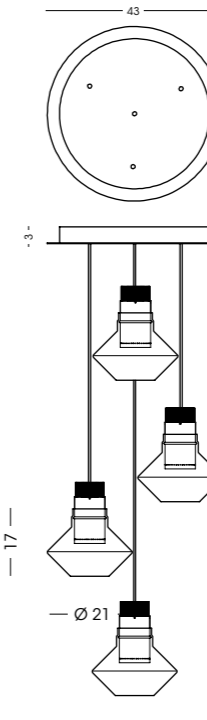

1449.43.4L
Plafoniera / Ceiling lamp
vetro/glass Ø21 cm - cavo/cable 150 cm
4x LED 10W - 3000 K - 900 lm - 230V
CE IP20 (1m)