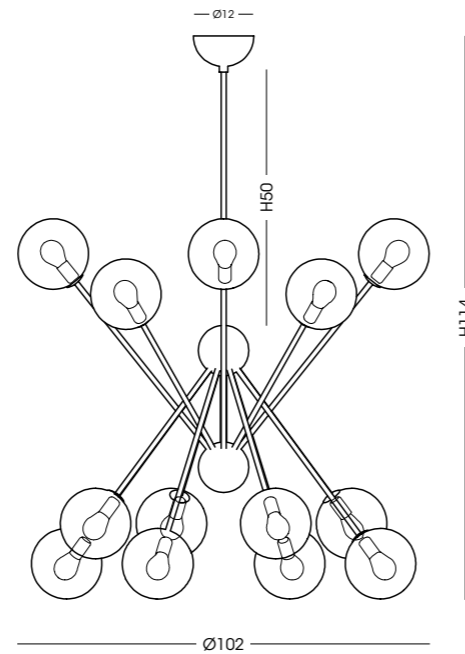

1493.8+8/16L

Lampadario / Chandelier

Ø102 cm - H114 cm

16 E14 x max 42W 220-240V

CE IP20 1m

Colori vetro disponibili / Available glass colours

Finitura ottone disponibile / Available brass finish