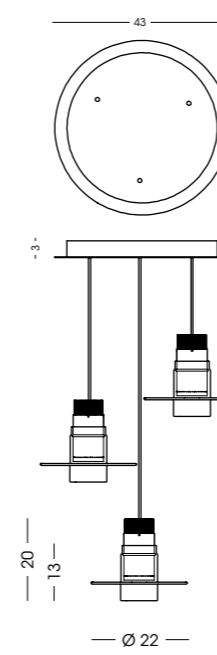

1409.43.3L
Plafoniera / Ceiling lamp
vetro/glass Ø22 cm - cavo/cable 150 cm
3x LED 10W - 3000 K - 900 lm - 230V
CE IP20 (1m)