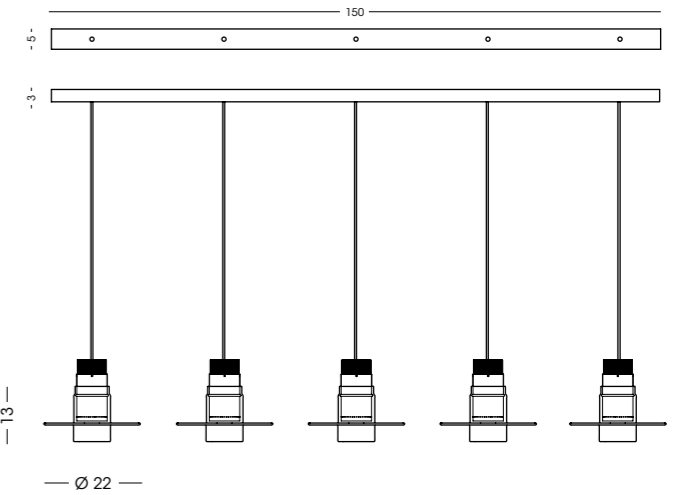

1407.150.5L
Binario a soffitto / Ceiling track
vetro/glass Ø22 cm - cavo/cable 150 cm
5x LED 10W - 3000 K - 900 lm - 230V
CE IP20 (1m)