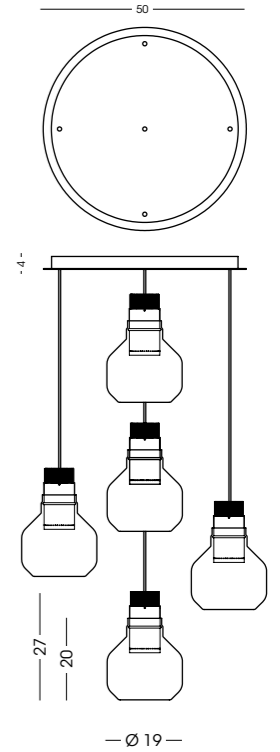

1419.50.5L
Plafoniera / Ceiling lamp
vetro/glass Ø19 cm - cavo/cable 150 cm
5x LED 10W - 3000 K - 900 lm - 230V
CE IP20 (1m)

Colori vetro disponibili / Available glass colours

I LUMEN INDICATI CORRISPONDONO ALL'INTENSITÀ LUMINOSA ALL'ORIGINE DELLA SCHEDA LED
LUMEN INDICATED CORRESPONDS TO THE LUMINOUS INTENSITY AT THE ORIGIN OF THE LED BOARD

Finitura cilindro / Cylinder finish

Cavi in tessuto disponibili / Fabric cables available