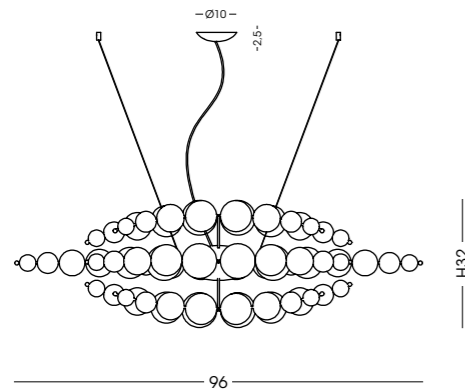

.6L

Sospensione / Hanging lamp

L96 cm - H32 cm - cavo/cable 150 cm

6 G9 x max 42W 230V

CE IP20 1m