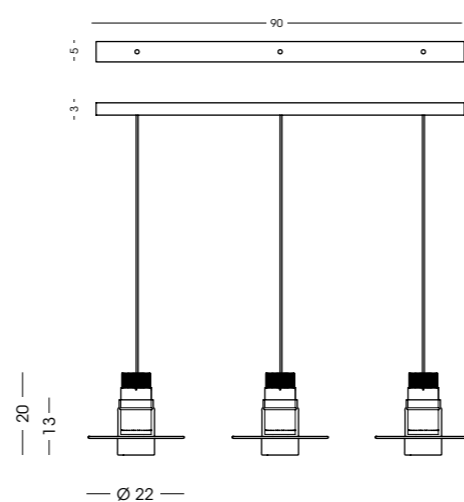

1407.90.3L
Binario a soffitto / Ceiling track
vetro/glass Ø22 cm - cavo/cable 150 cm
3x LED 10W - 3000 K - 900 lm - 230V
CE IP20 (1m)