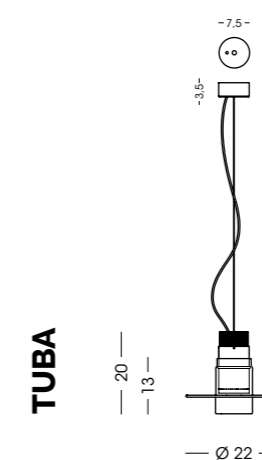

1403.1L

Sospensione / Hanging lamp
vetro/glass Ø22 cm - cavo/cable 150 cm
1x LED 10W - 3000 K - 900 lm - 230V
CE IP20 1m

1413.1L

Sospensione / Hanging lamp
vetro/glass Ø19 cm - cavo/cable 150 cm
1x LED 10W - 3000 K - 900 lm - 230V
CE IP20 1m