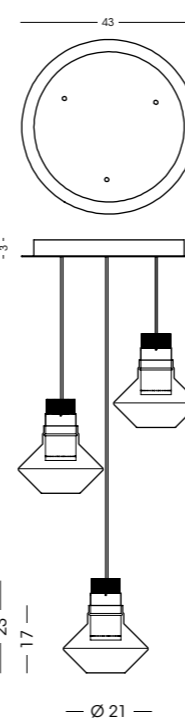

1449.43.3L
Plafoniera / Ceiling lamp
vetro/glass Ø21 cm - cavo/cable 150 cm
3x LED 10W - 3000 K - 900 lm - 230V
CE IP20 (1m)