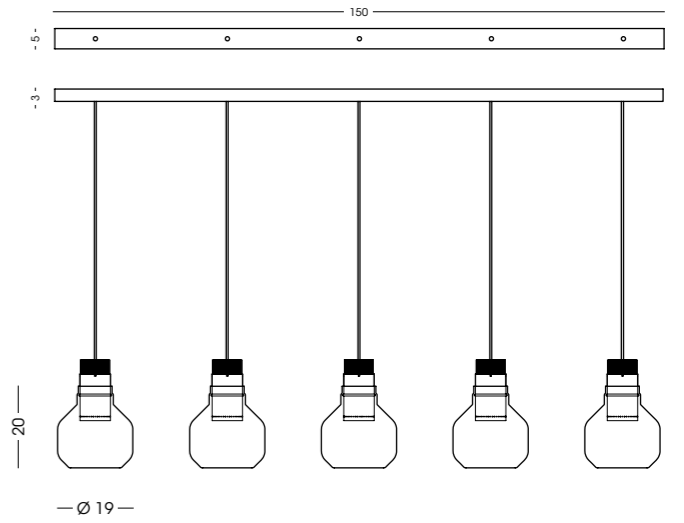

1417.150.5L
Binario a soffitto / Ceiling track
vetro/glass Ø19 cm - cavo/cable 150 cm
5x LED 10W - 3000 K - 900 lm - 230V
CE IP20 (1m)