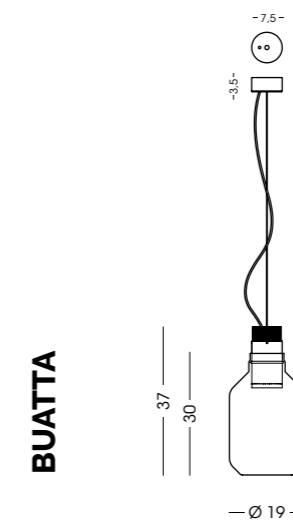

1403.1L

Sospensione / Hanging lamp
vetro/glass Ø22 cm - cavo/cable 150 cm
1x LED 10W - 3000 K - 900 lm - 230V
CE IP20 1m

1413.1L

Sospensione / Hanging lamp
vetro/glass Ø19 cm - cavo/cable 150 cm
1x LED 10W - 3000 K - 900 lm - 230V
CE IP20 1m