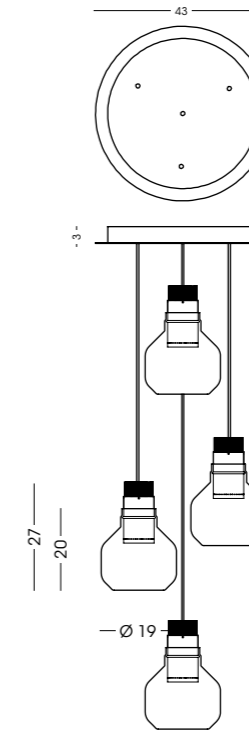

1419.43.4L
Plafoniera / Ceiling lamp
vetro/glass Ø19 cm - cavo/cable 150 cm
4x LED 10W - 3000 K - 900 lm - 230V
CE IP20 (1m)