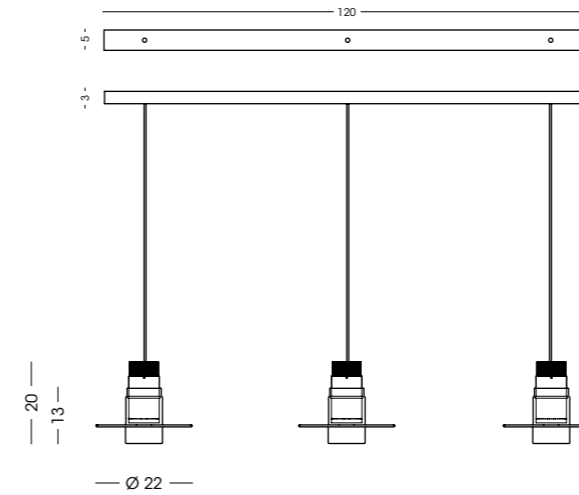

1407.120.3L
Binario a soffitto / Ceiling track
vetro/glass Ø22 cm - cavo/cable 150 cm
3x LED 10W - 3000 K - 900 lm - 230V
CE IP20 (1m)