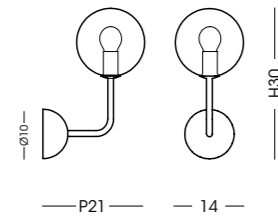

SCARLETT

STRUTTURA IN OTTONE DISPONIBILE / BRASS STRUCTURE AVAILABLE:

ottone spazzolato brushed brass - bronzo brunito burnished bronze - rame opaco matt copper

AP1491.1L

Applique / Wall lamp

L14 cm - P21 - H30 cm

1 E14 x max 42W 220-240V

CE IP20 1m