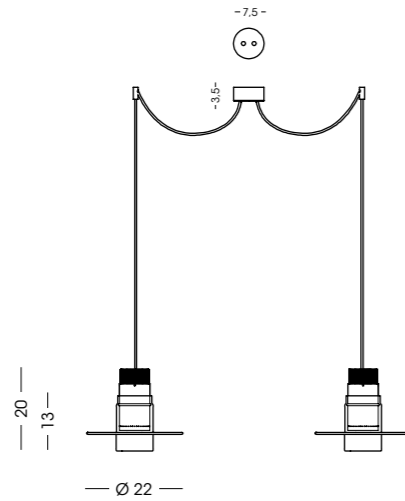

1403.2L
Sospensione / Hanging lamp
vetro/glass Ø22 cm - cavo/cable 250 cm
2x LED 10W - 3000 K - 900 lm - 230V
CE IP20 (1m)