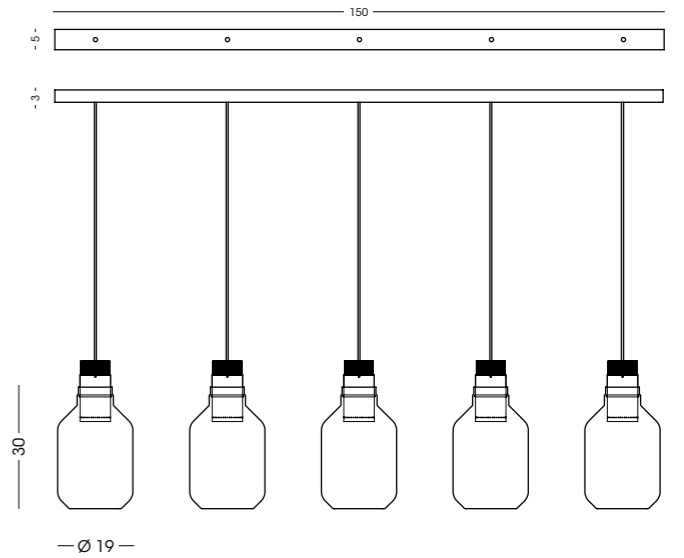

1427.150.5L
Binario a soffitto / Ceiling track
vetro/glass Ø19 cm - cavo/cable 150 cm
5x LED 10W - 3000 K - 900 lm - 230V
CE IP20 (1m)