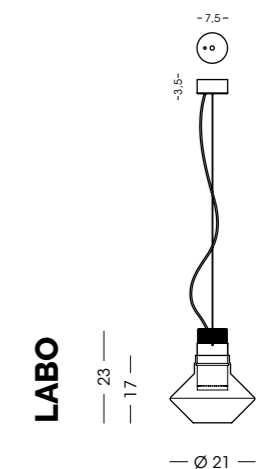

1403.1L

Sospensione / Hanging lamp
vetro/glass Ø22 cm - cavo/cable 150 cm
1x LED 10W - 3000 K - 900 lm - 230V
CE IP20 1m

1413.1L

Sospensione / Hanging lamp
vetro/glass Ø19 cm - cavo/cable 150 cm
1x LED 10W - 3000 K - 900 lm - 230V
CE IP20 1m

1423.1L

Sospensione / Hanging lamp
vetro/glass Ø19 cm - cavo/cable 150 cm
1x LED 10W - 3000 K - 900 lm - 230V
CE IP20 1m

1443.1L

Sospensione / Hanging lamp
vetro/glass Ø21 cm - cavo/cable 150 cm
1x LED 10W - 3000 K - 900 lm - 230V
CE IP20 1m