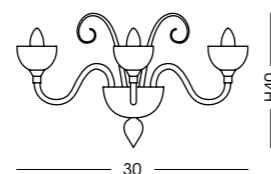

AP41.3L

Applique / Wall lamp

L30 cm - P30 cm - H40 cm

3 E14 x max 40W 220-240V

CE IP20 (1m)