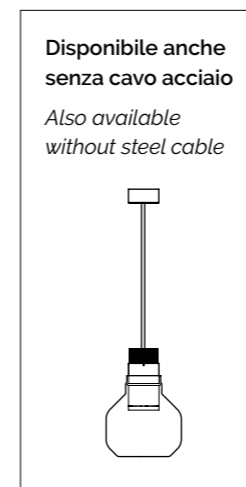

1403.1L

Sospensione / Hanging lamp
vetro/glass Ø22 cm - cavo/cable 150 cm
1x LED 10W - 3000 K - 900 lm - 230V
CE IP20 1m

1413.1L

Sospensione / Hanging lamp
vetro/glass Ø19 cm - cavo/cable 150 cm
1x LED 10W - 3000 K - 900 lm - 230V
CE IP20 1m