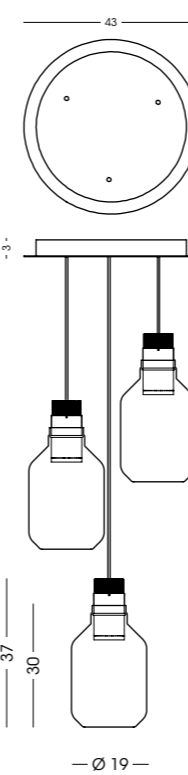

1429.43.3L
Plafoniera / Ceiling lamp
vetro/glass Ø19 cm - cavo/cable 150 cm
3x LED 10W - 3000 K - 900 lm - 230V
CE IP20 (1m)