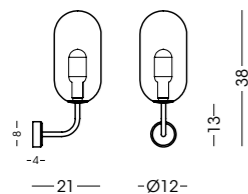

INTI rosoni in cemento - cavo nero in gomma / cement canopies - black rubber cable

STRUTTURA IN OTTONE DISPONIBILE / BRASS STRUCTURE AVAILABLE:

ottone spazzolato brushed brass - bronzo brunito burnished bronze - rame opaco matt copper

PER UNA LUCE DIFFUSA UNIFORME CONSIGLIAMO LAMPADINE OPALINE A LED TIPO PHILIPS 75W 2.700K

FOR A UNIFORM DIFFUSED LIGHT WE RECOMMEND OPAL LIGHT LED BULBS LIKE PHILIPS 75W 2.700K

* I LUMEN INDICATI CORRISPONDONO ALL'INTENSITÀ LUMINOSA ALL'ORIGINE DELLA SCHEDA LED

* LUMEN INDICATED CORRESPONDS TO THE LUMINOUS INTENSITY AT THE ORIGIN OF THE LED BOARD