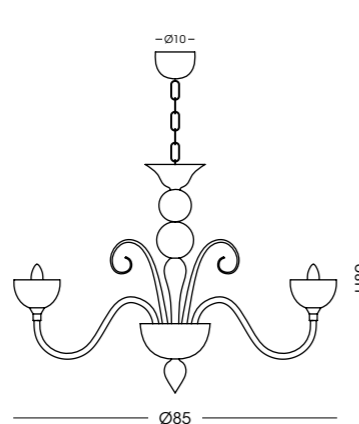

44.6L

Lampadario / Chandelier

Ø85 cm - H80 cm - catena/chain 50 cm

6 E14 x max 40W 220-240V

CE IP20 (1m)