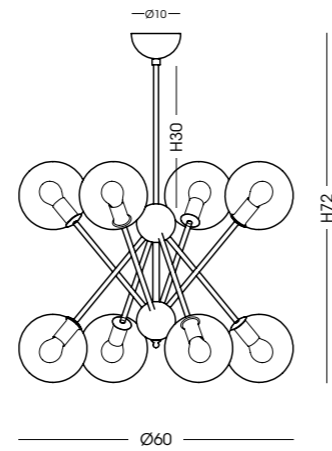

1493.4+4/8L

Lampadario / Chandelier

Ø60 cm - H72 cm

8 E14 x max 42W 220-240V

CE IP20 1m