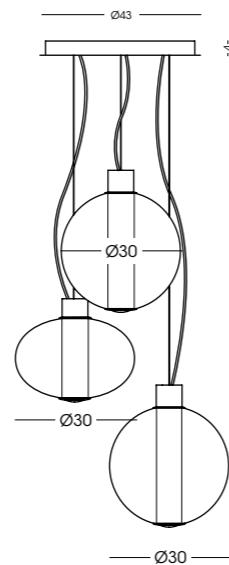

1319MX.3L

Plafoniera / Ceiling lamp
vetro/glass Ø30/30/30 cm - cavo/cable 150 cm
3 x LED 8,7W - 650 LUMEN - 3.000K - 230V
CE IP20 (1m)

Cavi in silicone disponibili / Silicone cables available

Colori metallizzati disponibili per cilindro vetro interno / Metallic colors available for internal glass cylinder