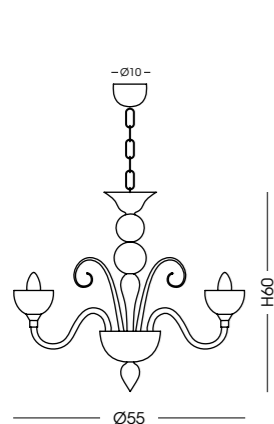

44.3L

Lampadario / Chandelier

Ø55 cm - H60 cm - catena/chain 50 cm

3 E14 x max 40W 220-240V

CE IP20 (1m)