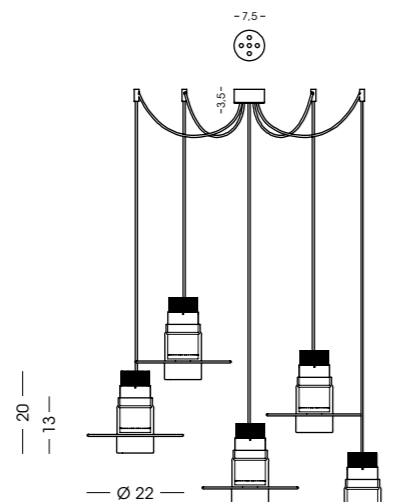

1403.1LD
Sospensione / Hanging lamp
vetro/glass Ø22 cm - cavo/cable 250 cm
1x LED 10W - 3000 K - 900 lm - 230V
CE IP20 (1m)

1403.2L
Sospensione / Hanging lamp
vetro/glass Ø22 cm - cavo/cable 250 cm
2x LED 10W - 3000 K - 900 lm - 230V
CE IP20 (1m)

1403.3L
Sospensione / Hanging lamp
vetro/glass Ø22 cm - cavo/cable 250 cm
3x LED 10W - 3000 K - 900 lm - 230V
CE IP20 (1m)

1403.4L
Sospensione / Hanging lamp
vetro/glass Ø22 cm - cavo/cable 250 cm
4x LED 10W - 3000 K - 900 lm - 230V
CE IP20 (1m)