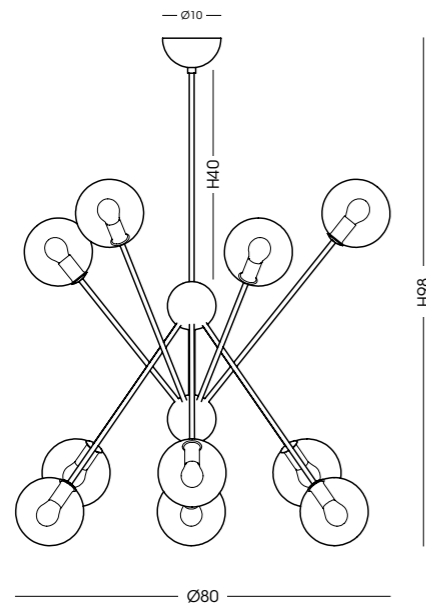

1493.6+6/12L

Lampadario / Chandelier

Ø80 cm - H98 cm

12 E14 x max 42W 220-240V

CE IP20 1m