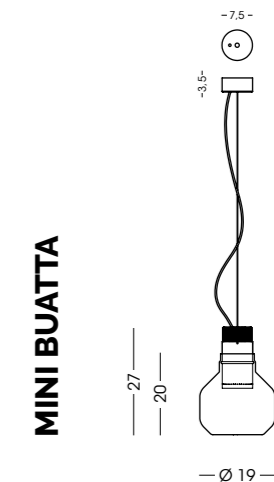

1403.1L

Sospensione / Hanging lamp
vetro/glass Ø22 cm - cavo/cable 150 cm
1x LED 10W - 3000 K - 900 lm - 230V
CE IP20 1m

1413.1L

Sospensione / Hanging lamp
vetro/glass Ø19 cm - cavo/cable 150 cm
1x LED 10W - 3000 K - 900 lm - 230V
CE IP20 1m