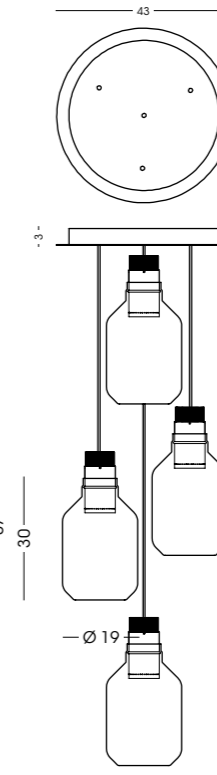

1429.43.4L
Plafoniera / Ceiling lamp
vetro/glass Ø19 cm - cavo/cable 150 cm
4x LED 10W - 3000 K - 900 lm - 230V
CE IP20 (1m)