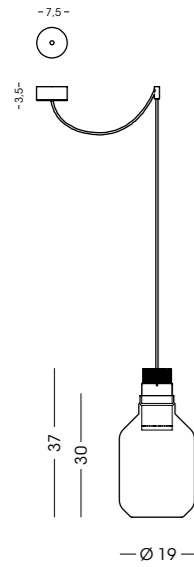

AUF BUATTA

STRUTTURA METALLICA DISPONIBILE / AVAILABLE METAL STRUCTURE:
cromo chrome - bianco white - nero black - bronzo bronze

A RICHIESTA / ON DEMAND
230V - 10W - 2700 K - 850 lm - 85 lm/W - angle 120
Dimmerabilità: a taglio di fase / Dimmerability: with phase cutting

1423.1LD
Sospensione / Hanging lamp
vetro/glass Ø19 cm - cavo/cable 250 cm
1x LED 10W - 3000 K - 900 lm - 230V
CE IP20 (1m)