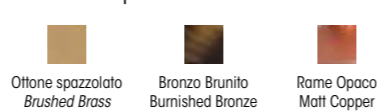

Finitura ottone disponibile / Available brass finish

1457.3L

Binario a soffitto / Ceiling track

vetro/glass Ø12 H23 cm - cavo/cable 150 cm

3 E27 x max 70W 220-240V

CE IP20 1m