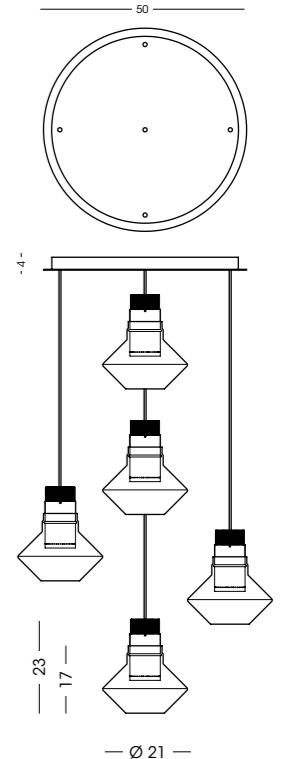

1449.50.5L
Plafoniera / Ceiling lamp
vetro/glass Ø21 cm - cavo/cable 150 cm
5x LED 10W - 3000 K - 900 lm - 230V
CE IP20 (1m)

Colori vetro disponibili / Available glass colours

I LUMEN INDICATI CORRISPONDONO ALL'INTENSITÀ LUMINOSA ALL'ORIGINE DELLA SCHEDA LED
LUMEN INDICATED CORRESPONDS TO THE LUMINOUS INTENSITY AT THE ORIGIN OF THE LED BOARD

Finitura cilindro / Cylinder finish

Cavi in tessuto disponibili / Fabric cables available