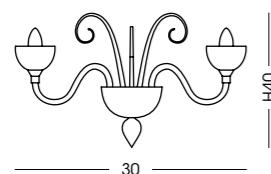

Photo taken in the showroom
www.luminosfera.pl
ph. Paulina Dąbrowska

SOFFIO

SOFFIO

STRUTTURA METALLICA DISPONIBILE / AVAILABLE METAL STRUCTURE:

Cromo, oro chrome, gold

AP41.2L

Applique / Wall lamp

L30 cm - P25 cm - H40 cm