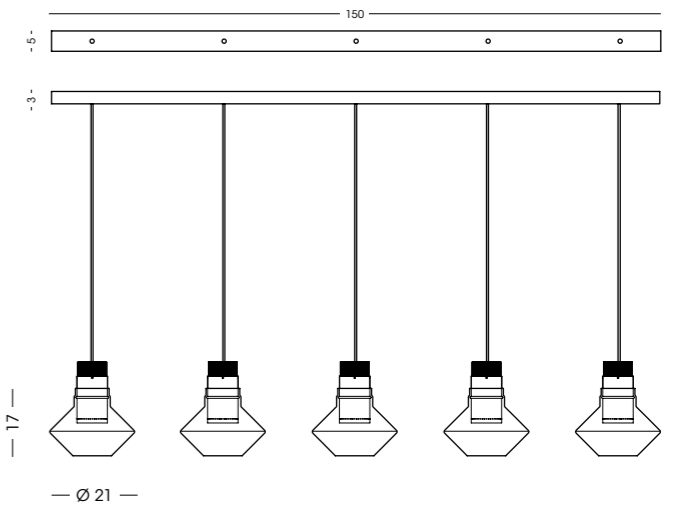

1447.150.5L
Binario a soffitto / Ceiling track
vetro/glass Ø21 cm - cavo/cable 150 cm
5x LED 10W - 3000 K - 900 lm - 230V
CE IP20 (1m)