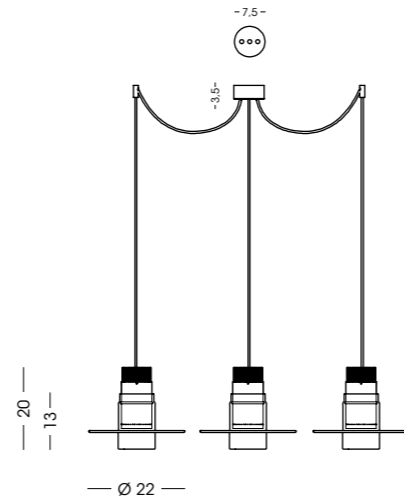

1403.1LD
Sospensione / Hanging lamp
vetro/glass Ø22 cm - cavo/cable 250 cm
1x LED 10W - 3000 K - 900 lm - 230V
CE IP20 (1m)

1403.2L
Sospensione / Hanging lamp
vetro/glass Ø22 cm - cavo/cable 250 cm
2x LED 10W - 3000 K - 900 lm - 230V
CE IP20 (1m)