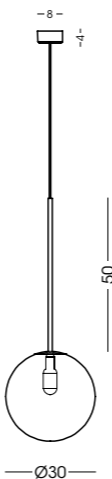

AP1460.2L

Applique / Wall lamp

L92 cm - P156 cm - H110 cm

1 E14 x max 42W 220-240V

1x LED 8,7W - 2700 K - 530 lm* - 230V

Dimmerabilità: a taglio di fase / Dimmerability: with phase cutting

CE IP20 1m