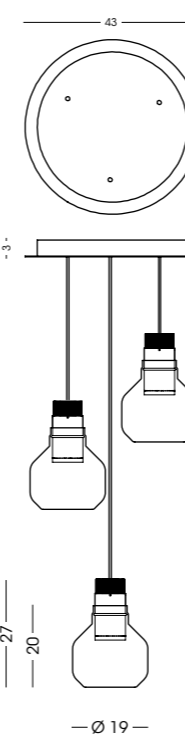

1419.43.3L
Plafoniera / Ceiling lamp
vetro/glass Ø19 cm - cavo/cable 150 cm
3x LED 10W - 3000 K - 900 lm - 230V
CE IP20 (1m)