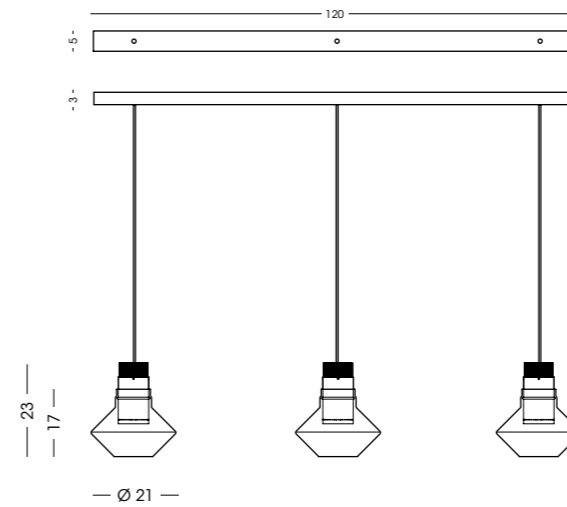

1447.120.3L
Binario a soffitto / Ceiling track
vetro/glass Ø21 cm - cavo/cable 150 cm
3x LED 10W - 3000 K - 900 lm - 230V
CE IP20 (1m)