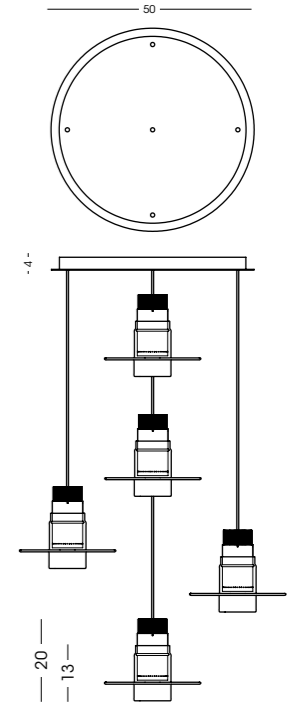

1409.50.5L
Plafoniera / Ceiling lamp
vetro/glass Ø22 cm - cavo/cable 150 cm
5x LED 10W - 3000 K - 900 lm - 230V
CE IP20 (1m)

Colori vetro disponibili / Available glass colours

I LUMEN INDICATI CORRISPONDONO ALL'INTENSITÀ LUMINOSA ALL'ORIGINE DELLA SCHEDA LED
LUMEN INDICATED CORRESPONDS TO THE LUMINOUS INTENSITY AT THE ORIGIN OF THE LED BOARD

Finitura cilindro / Cylinder finish

Cavi in tessuto disponibili / Fabric cables available