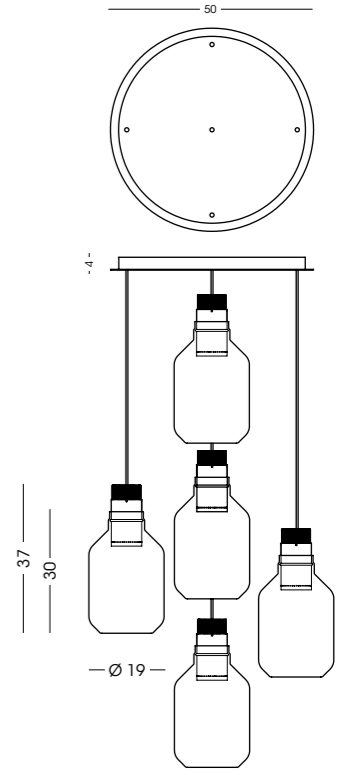

1429.50.5L
Plafoniera / Ceiling lamp
vetro/glass Ø19 cm - cavo/cable 150 cm
5x LED 10W - 3000 K - 900 lm - 230V
CE IP20 (1m)

Colori vetro disponibili / Available glass colours

I LUMEN INDICATI CORRISPONDONO ALL'INTENSITÀ LUMINOSA ALL'ORIGINE DELLA SCHEDA LED
LUMEN INDICATED CORRESPONDS TO THE LUMINOUS INTENSITY AT THE ORIGIN OF THE LED BOARD

Finitura cilindro / Cylinder finish

Cavi in tessuto disponibili / Fabric cables available