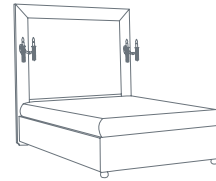

46A SPLENDEnte
letto matrimoniale con paralumi / double-bed with lampshades
Art. CR/3632-IA
cm 186x208x h.185
Finitura / Finish: CR/02
bianco opaco / matt white
Piedini letto / Bed legs: CR/02
bianco opaco / matt white
Tessuto testata / Headboard fabric: DG FCL 002-01 cat.C
Tessuto giroletto / Bedframe fabric: MPC 101 cat. B