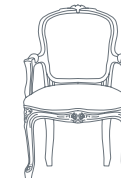

51
MERLINA
poltroncina / armchair
Art. CR/708
cm 57x63x h.t. 87 - h.s. 45
Finitura / Finish:
CR/29 marrone lucido
/ shiny brown
Tessuto / Fabric:
DG FCL 001-03 cat. E