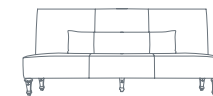

OTTAVIANA
cassettiera / chest of drawers

65

FLAMINIA
sedia / chair

area tecnica /technical area

divani / sofas

09
RODOLFO
divano / sofa
Art. CR/3863
cm 223x90x h.103 - h.s. 44
Finitura / Finish: CR/02
bianco opaco / matt white
Tessuto / Fabric:
MPC 101 e MPC 8CB cat. B