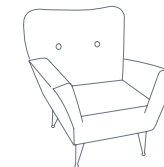

02
LOLA
poltroncina / armchair
Art. CR/3831
cm 83x85xh.81 - h.s. 40
Tessuto / Fabric:
PF 2798-04 cat. C
Piedini / Legs:
ferro / iron

05
GIULIA
poltrona / armchair
Art. CR/3871
cm 85x72xh.84 - h.s. 40
Piedini / Legs:
nichel / nickel
Tessuto / Fabric:
RB 7617-03 cat. C