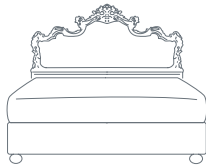

letti / beds

12 VALERIANO
letto matrimoniale / double bed
Art. CR/722-I
cm 183x208x h.60/144
Finitura / Finish: CR/02
bianco opaco / matt white
Piedini letto (di serie) / Bed legs (standard): CR/37
argento metallizzato / metallic silver
Tessuto testata / Headboard fabric: OL 2150-04 cat. C
Tessuto giroletto / Bedframe fabric: MPC 101 cat. B