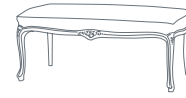

65 FLAMINIA
sedia / chair
Art. CR/628
cm 56x68x h.103 - h.s. 50
Finitura / Finish: CR/31
bianco lucido/ shiny white
Tessuto / Fabric: DG FCL 003-02 cat. C

pouf e panche / poufs and benches

25 PAOLINA
panchetta / bench
Art. CR/709-L
cm 132x53x h.52
Finitura / Finish: CR/54
rosso fragola opaco / matt strawberry red
Tessuto / Fabric: G 3056-11 cat. E