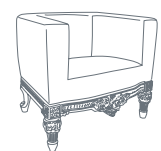

33
GIANNELLA
poltrona / armchair
Art. CR/3811
cm 90x73xh.t.75 - h.s.45
Finitura / Finish:
CR/34 tortora lucido
/ shiny dove grey
Tessuto / Fabric:
DE 1015-03 cat. C