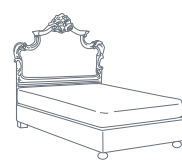

61 DAMIANO
letto singolo / single bed
Art. CR/702-I
cm 116x208x h.60/140
Finitura / Finish: CR/51
Finitura / Finish: CR/51
rame a foglia / copper leaf
Piedini letto (di serie) / Bed legs (standard): CR/37
argento metallizzato / metallic silver
Tessuto testata / Headboard fabric: PF 7736-03 cat. E
Tessuto giroletto / Bedframe fabric: DG F1723-26 cat. E