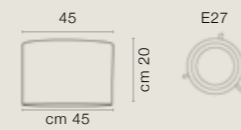

ART. 2578/04BA

COLORE ARGENTO FOGLIA COD. 3007
 CM. H60 X Ø30 CON PARALUME
 WITH SHADE
 4 X G9 MAX 40 WATT
 PARALUME TELETTA MARRONE INCLUSO
 SHADE TELETTA MARRONE INCLUDED

1

1 - ART. 2578/04TO

COLORE ARGENTO FOGLIA COD. 3007
 CM. H155 X Ø45 CON PARALUME/WITH SHADE
 4 x G9 MAX 40 WATT
 PARALUME TELETTA MARRONE INCLUSO
 SHADE TELETTA MARRONE INCLUDED