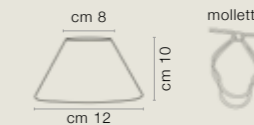

2 - ART. 2582/02AP

COLORE LARISSA COD. 3984
CM. H23 x L 30 x P 13
2 x E14 MAX 40 WATT
CRISTALLI SWAROVSKI®
PARALUME TELETTA BEIGE, GALE E NASTRO SWAROVSKI® SU RICHIESTA ART. 7479
SHADE TELETTA BEIGE, FRILLS AND SWAROVSKI® RIBBON ON REQUEST ART. 7479