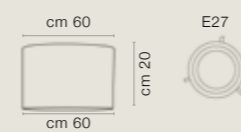

2 - ART. 2578/06LA

COLORE ARGENTO FOGLIA COD. 3007
CM. H92 X Ø61
6 x G9 MAX 40 WATT
PARALUME TELETTA MARRONE INCLUSO
SHADE TELETTA MARRONE INCLUDED