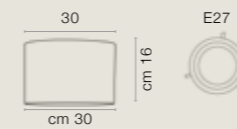

ART. 2578/04BA

COLORE ARGENTO FOGLIA COD. 3007
 CM. H60 X Ø30 CON PARALUME
 WITH SHADE
 4 X G9 MAX 40 WATT
 PARALUME TELETTA MARRONE INCLUSO
 SHADE TELETTA MARRONE INCLUDED

1

1 - ART. 2578/04TO

COLORE ARGENTO FOGLIA COD. 3007
 CM. H155 X Ø45 CON PARALUME/WITH SHADE
 4 x G9 MAX 40 WATT
 PARALUME TELETTA MARRONE INCLUSO
 SHADE TELETTA MARRONE INCLUDED