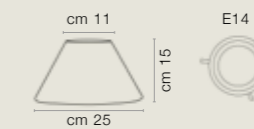

1 - ART. 2582/01BA

COLORE ROCCO COD. 3928
CM. H33 x Ø25 CON PARALUME/WITH SHADE

CM. H26 x Ø14 SENZA PARALUME/WITHOUT SHADE
1 x E14 MAX 40 WATT
PARALUME TELETTA BEIGE CON GALE SU RICHIESTA ART. 7045
SHADE TELETTA BEIGE WITH FRILLS ON REQUEST ART. 7045