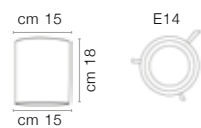

COLORE ORO FOGLIA COD. 3001
CM. H93 x Ø73
6 x E14 MAX 40 WATT
PARALUMI TELETTA MARRONE INCLUSI
SHADES TELETTA MARRONE INCLUDED

60

1

2

61

ART. 1315/12LA

COLORE ARGENTO FOGLIA COD. 3007
CM. H105 x Ø130
12 x E14 MAX 40 WATT
PARALUMI LAMINATO ARGENTO/SETA CHAMPAGNE INCLUSI
SHADES LAMINATO ARGENTO/SETA CHAMPAGNE INCLUDED