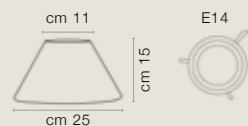

2 - ART. 2782/01BA

COLORE ROSITA COD. 3936
CM. H33 x Ø25 CON PARALUME/WITH SHADE

CM. H26 x Ø14 SENZA PARALUME/WITHOUT SHADE
1 x E14 MAX 40 WATT
PARALUME TULLE ROSA SU RICHIESTA ART. 6401
SHADE TULLE ROSA ON REQUEST ART. 6401