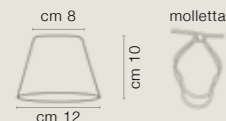

ANGIE

NASTRI IN FERRO DECORATI A MANO.
ANGIOLETTI IN LEGNO INTAGLIATO E
FIOCCHI ORGANZA.

HAND MADE IRON RIBBONS.
WOODEN ANGELS AND ORGANZA BOWS.

1 - ART. 2682/05LA

COLORE ROSITA COD. 3936
CM. H51 x Ø55
5 x E14 MAX 40 WATT
PARALUME TULLE ROSA SU RICHIESTA ART. 6400
SHADE TULLE ROSA ON REQUEST ART. 6400