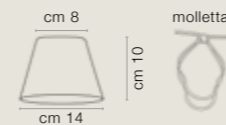

VINMENI

FERRO BATTUTO, DECORAZIONE
ESEGUITA A MANO. ILLUMINATO DA LUCI A
INCANDESCENZA E LED ALL'INTERNO DEI
DIFFUSORI A GOCCIA IN VETRO SOFFIATI
A MANO E IMPREZIOSITI DA CATENELLE
STRASS. FUSTO CENTRALE ARRICCHITO DA
NAPPE IN METALLO E CATENELLE STRASS
BOEMIA CON SFERE STRASS AMETISTA.

WROUGHT IRON HAND-DECORATED.
INCANDESCENCE LIGHTS AND LEDS.
INSIDE THE BIG DROP BLOWN GLASSES
ENRICHED WITH STRASS TASSEL WITH
STRASS AND AMETISTA AND TRANSPARENT
BALLS.

ART. 1434/12LA

COLORE GILDA COD. 3843
CM. H110 X Ø80
6 X E14 MAX 40 WATT + 6 LED 3 WATT
PARALUME RASO TORTORA
SU RICHIESTA ART. 7739
SHADE RASO TORTORA
ON REQUEST ART. 7739