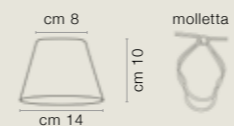

WROUGHT IRON HAND DECORATED
WITH WOODEN HEARTS AND AZURE SATIN
RIBBONS

ART. 1309/09LA

COLORE BIANCO OPACO COD. 1015
CM. H65 x Ø73
9 x E14 MAX 40 WATT
PARALUME TELETTA BEIGE
CON RIFINITURA CELESTE
SU RICHIESTA ART. 7390
SHADE TELETTA BEIGE WITH AZURE RIBBON
ON REQUEST ART. 7390