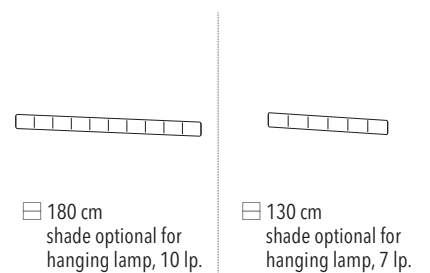

shade white	314.S04.W	314.S02.W
	shade black	314.S04.Bk	314.S02.Bk

PRISMA Frame: chrome plated

	Spectra®	314.810.5	314.87.5
	MQ KpT	1314.810MQ.5.KpT	1314.87MQ.5.KpT
	MQ KpTV	1314.810MQ.5.KpTV	1314.87MQ.5.KpTV
	O1 KpT	1314.810.5.O1.KpT	1314.87.5.O1.KpT
	O1 KpTV	1314.810.5.O1.KpTV	1314.87.5.O1.KpTV
	P1 KpT	1314.810.5.P1.KpT	1314.87.5.P1.KpT
	P1 KpTV	1314.810.5.P1.KpTV	1314.87.5.P1.KpTV

page

370 1314.87.3.O1.KpT   374 1314.87.5.P1.KpTV

370 1314.87.5.O1.KpTV   375 314.87.5

371 1314.87.3.P1.KpT+   376 1314.810.5.P1.KpT+

314.S02.W   314.S04.Bk

372 1314.87.3.P1.KpTGn

CONFIGURATOR