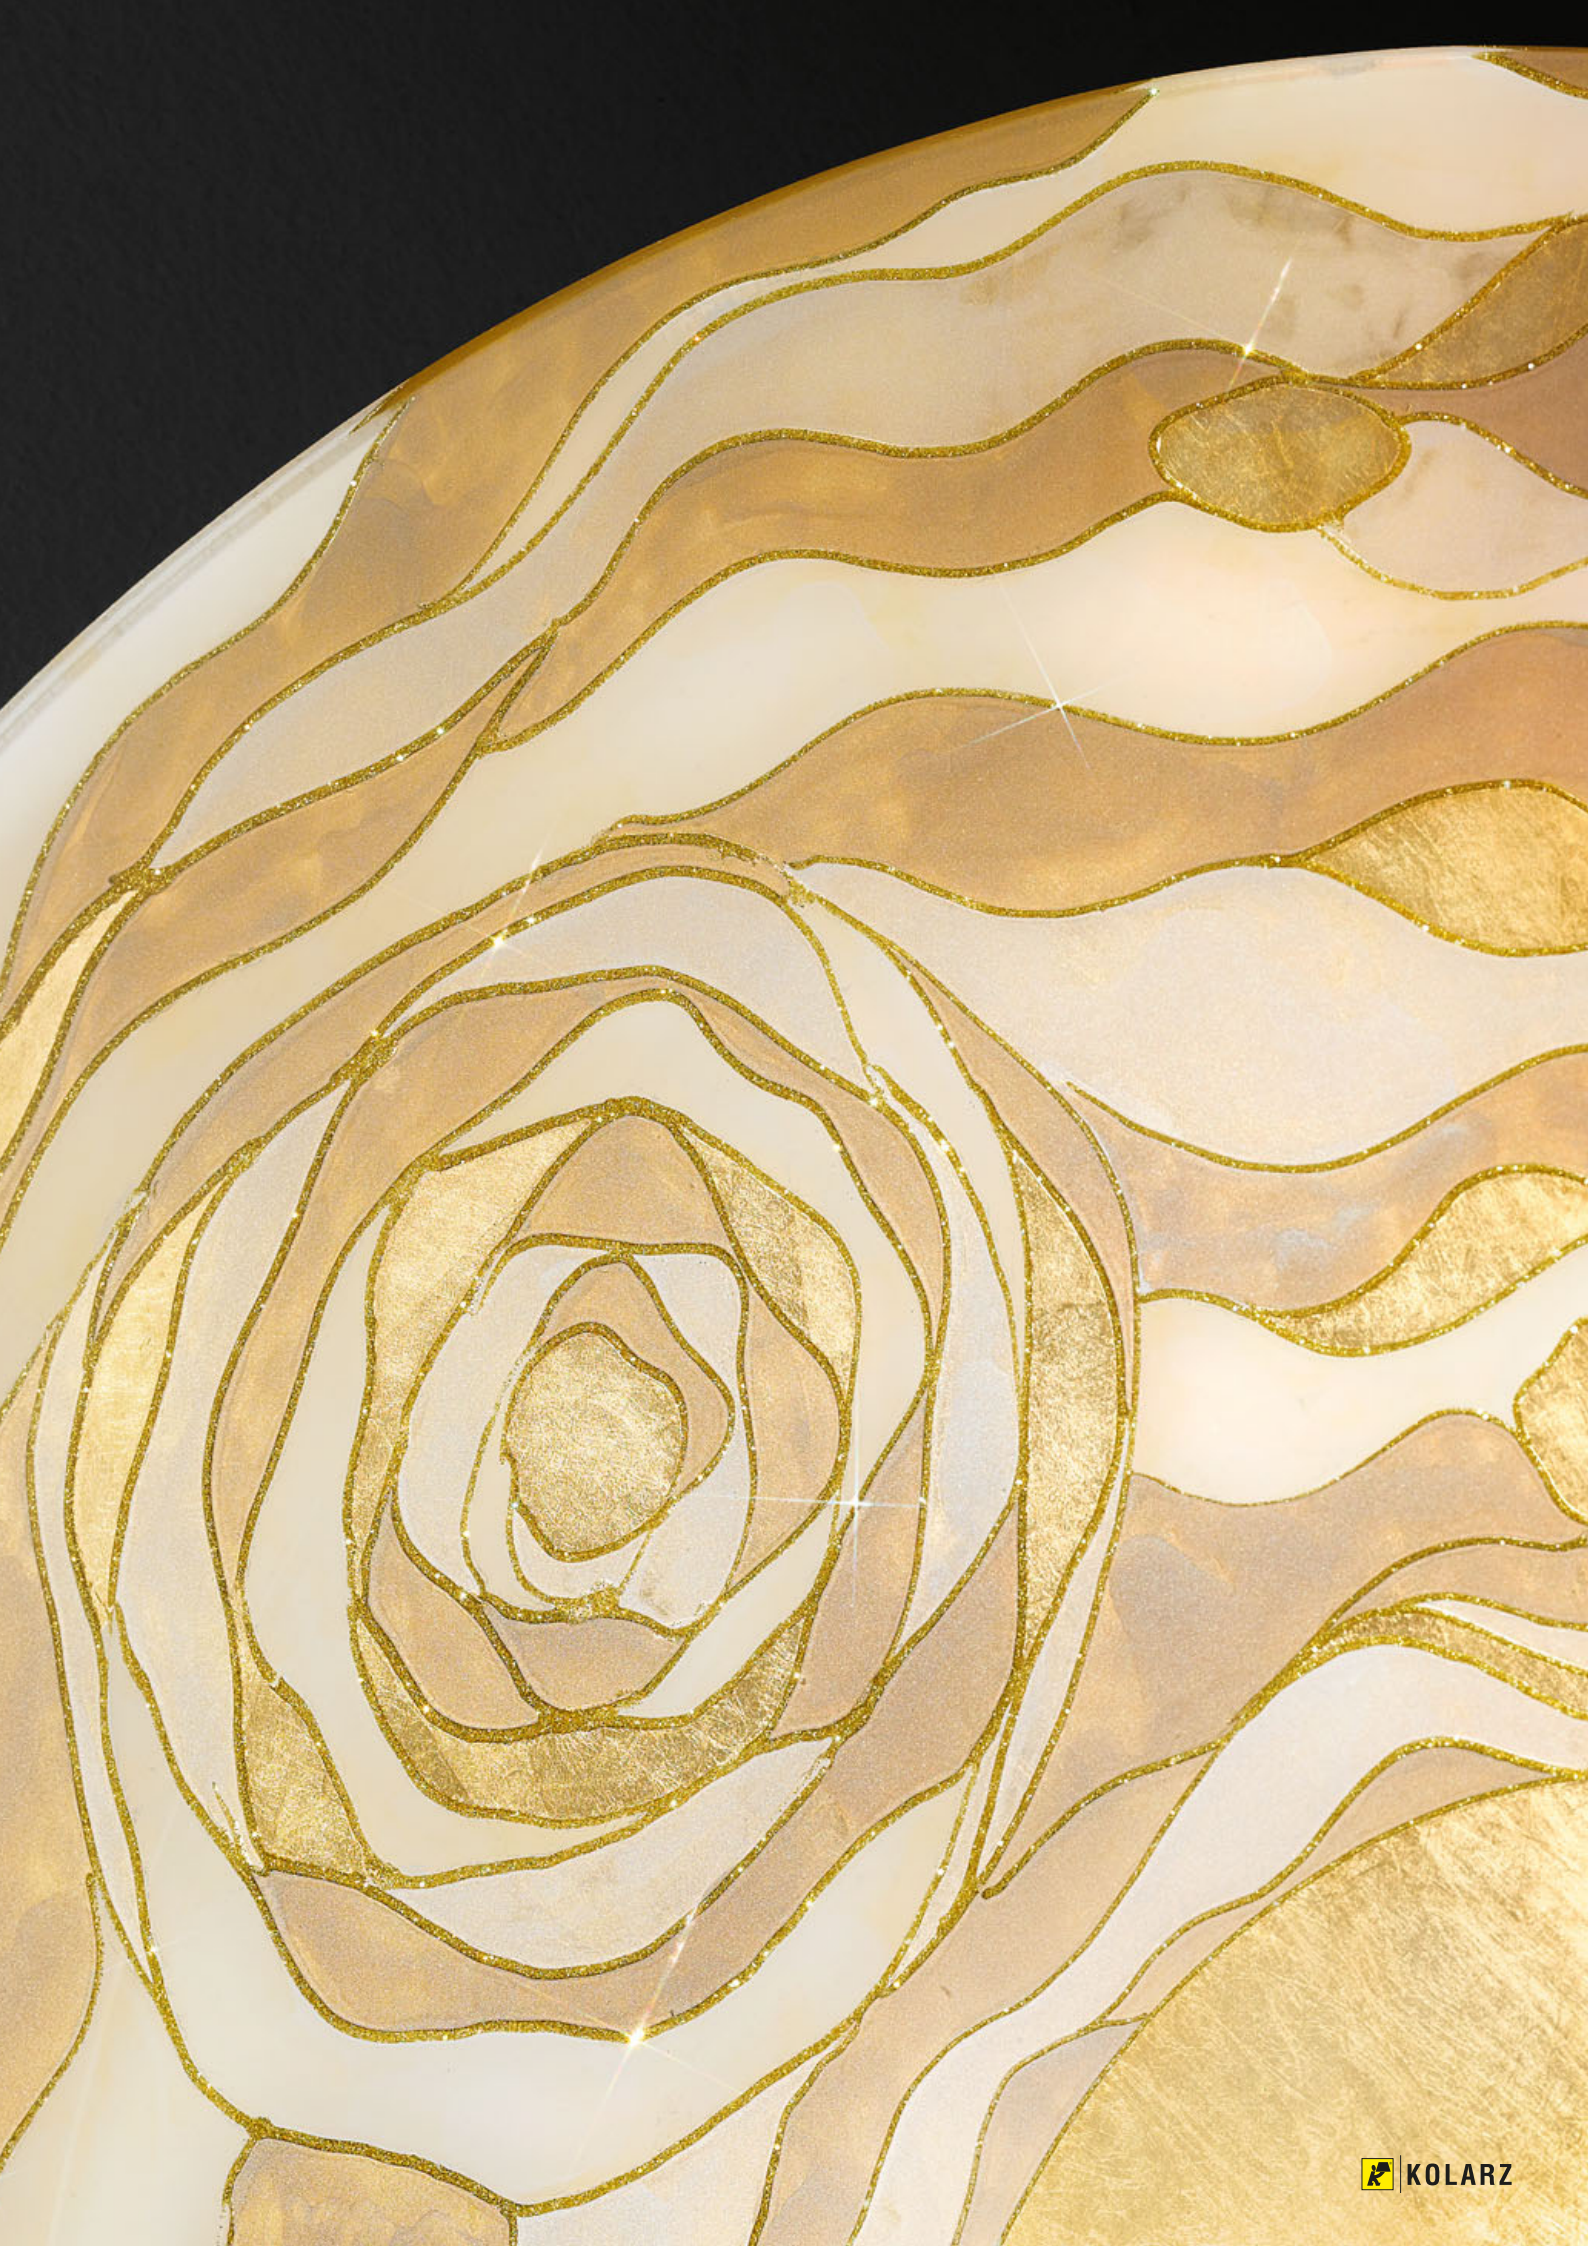

Moonstruck: Wonderful golden and silver globes with finest handpainted decors, creating fascinating flair ... With or without sparkling crystals, one single light or a charming combination of two, three or five – Luna lights up your life!