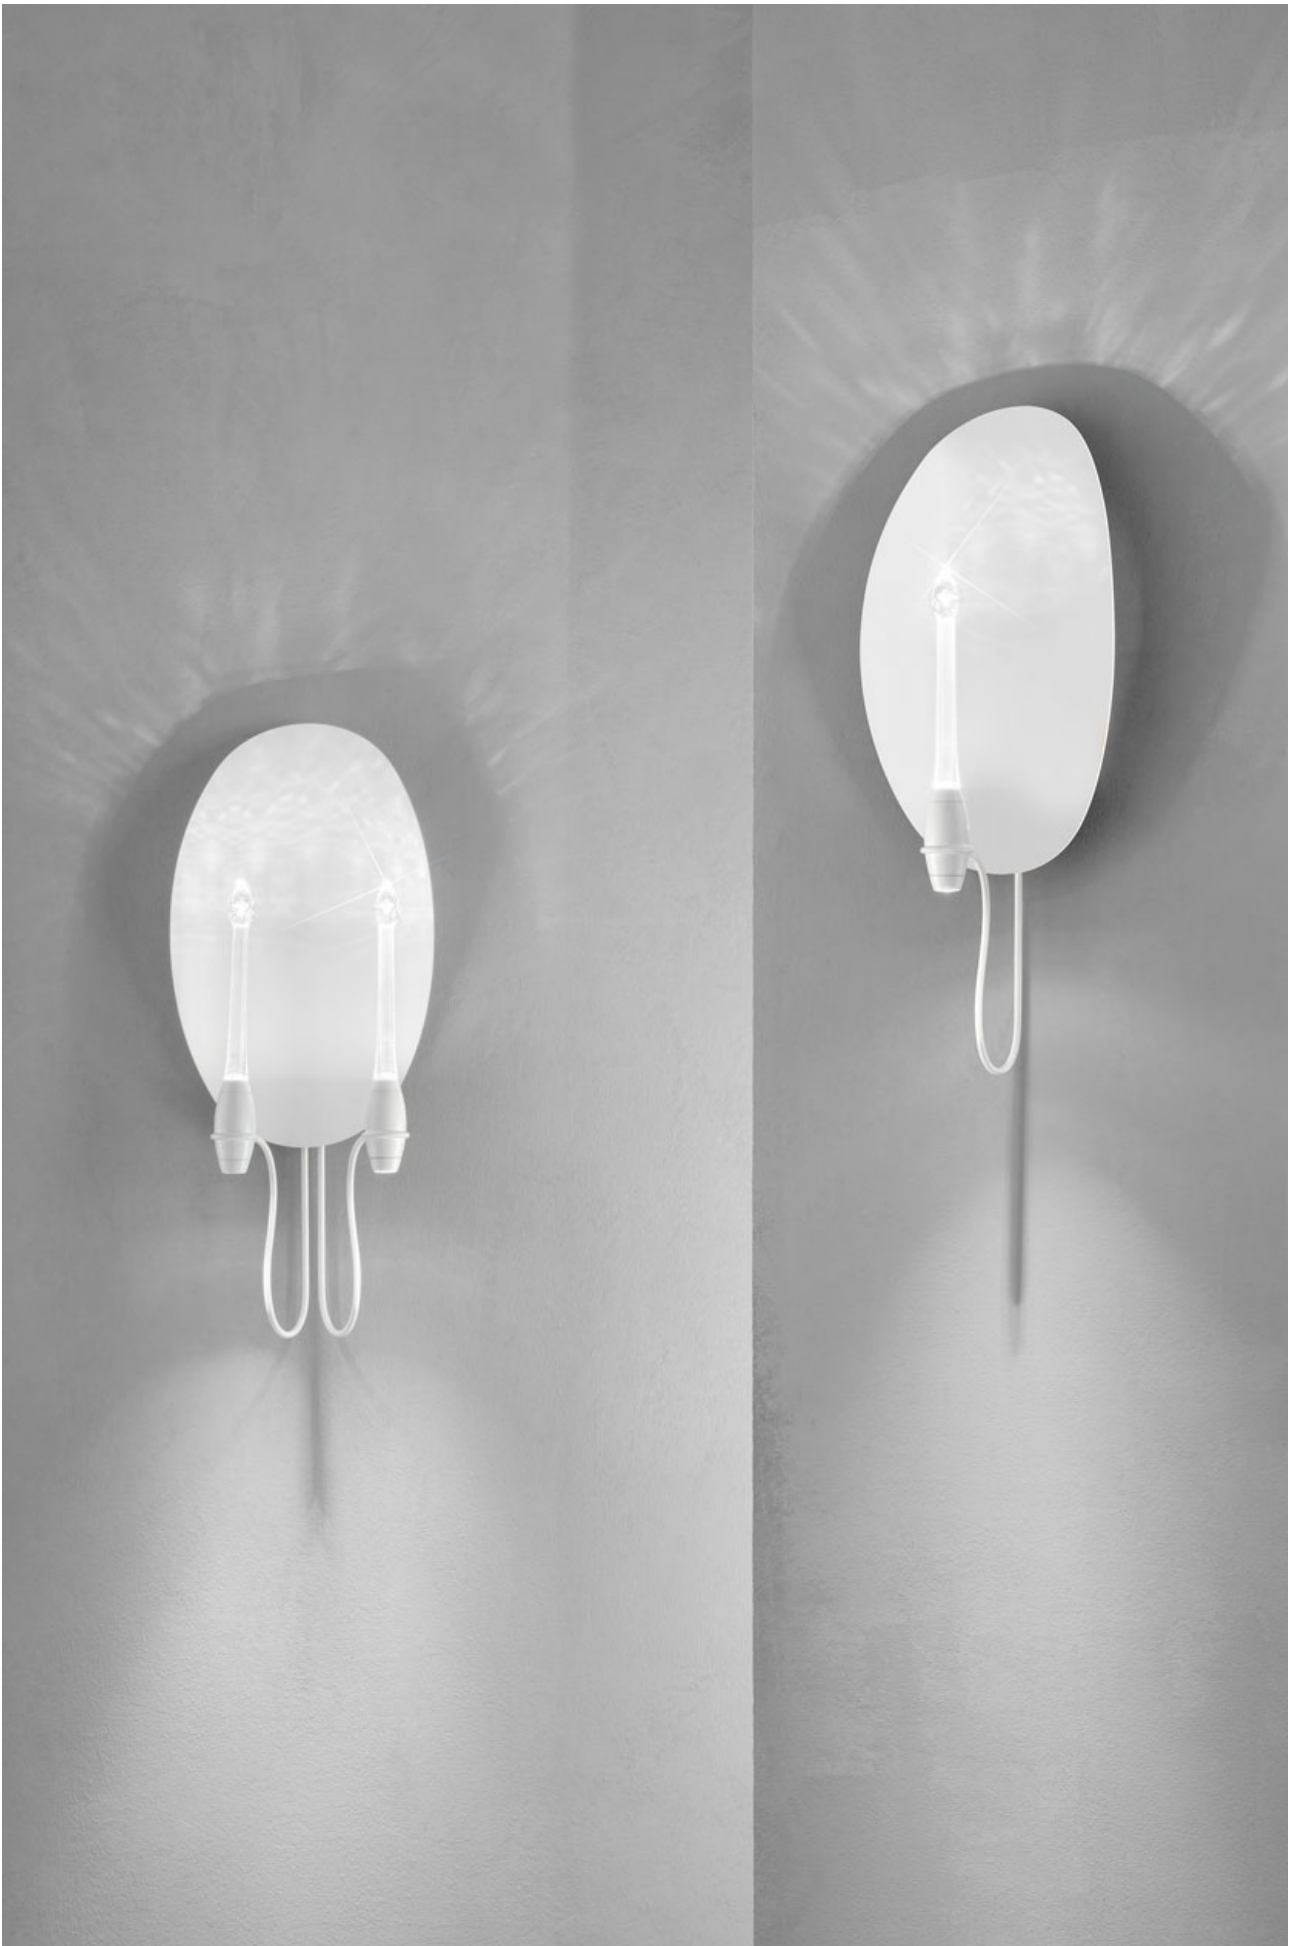

Light my fire: This contemporary candle light is the stunning result of a combination of state-of-the-art technology and sparkling SWAROVSKI® crystal elements. Exceptional stylish design, adding the absolute wow factor to any setting.

Design by Domenico Rinaldi

CRYSTAL CANDLE Crystal: SWAROVSKI® Clear

	 LED	1)  LED	 LED	 LED	 LED	 LED
	<ul style="list-style-type: none"> ☒ 60 cm ☐ 75 cm / 80 - 225 cm ☒ 8x2 lp., 3 W, 4000 lm, 2700 K 	<ul style="list-style-type: none"> ☒ 50 cm ☐ 77 cm / 80 - 320 cm ☒ 7x2 lp., 3 W, 3500 lm, 2700 K 	<ul style="list-style-type: none"> ☒ 28 cm ☐ 77 cm / 80 - 320 cm ☒ 5x2 lp., 3 W, 2500 lm, 2700 K 	<ul style="list-style-type: none"> ☒ 16 cm ☐ 77 cm / 95 - 320 cm ☒ 2 lp., 3 W, 500 lm, 2700 K 	<ul style="list-style-type: none"> ☐ 25 / 58 cm ☐ 14 cm ☒ 4 lp., 3 W, 1000 lm, 2700 K 	<ul style="list-style-type: none"> ☐ 25 / 58 cm ☐ 14 cm ☒ 2 lp., 3 W, 500 lm, 2700 K
 white	5330.81680.910	5330.31480.910	5330.31080.910	5330.30280.910	5330.60480.910	5330.60280.910
 corten	5330.81690.910	5330.31490.910	5330.31090.910	5330.30290.910	5330.60490.910	5330.60290.910