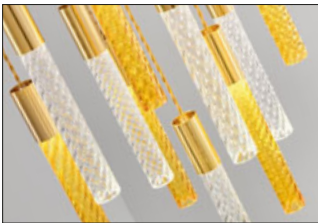

Mobile Murano 62