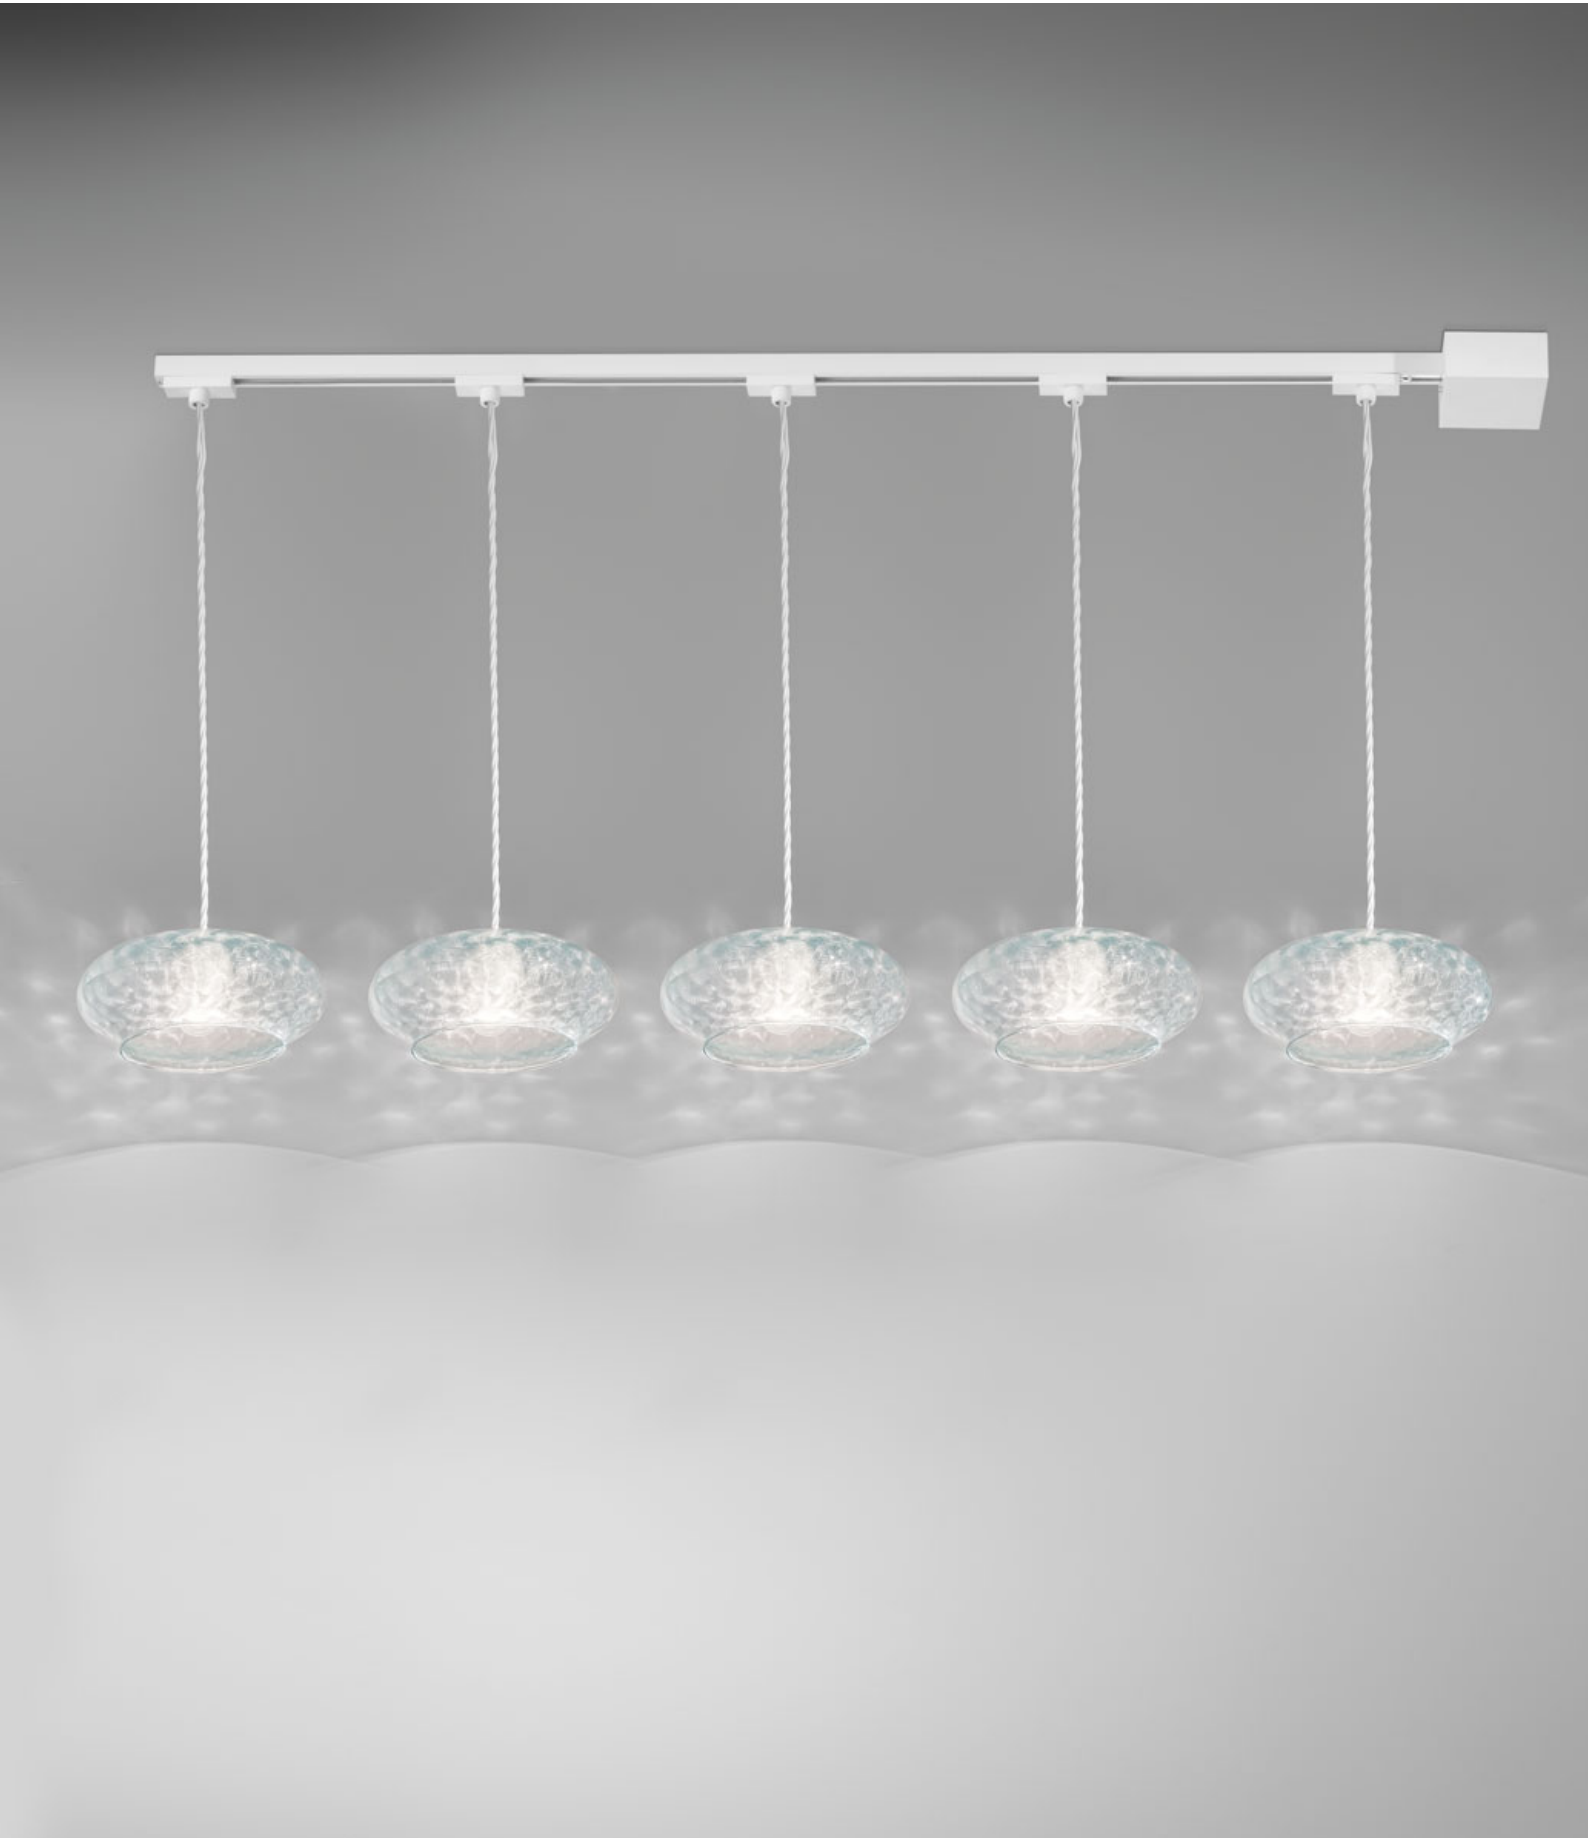

Mirror effect with lights off

Ice effect with lights on

FANTASIA SPECCHIO Frame

	1)						
		☒ 50 cm ☐ max. 250 cm ☑ 7 lp., E27, 60 W	☐ 120 cm ☐ max. 250 cm ☑ 4 lp., E27, 60 W	☒ 60 cm - variable ☐ max. 250 cm ☑ 5 lp., E27, 60 W	☐ 5 cm ☐ cable 500 cm ☑ 1 lp., E27, 60 W	☒ 8 cm ☐ max. 250 cm ☑ 1 lp., E27, 60 W	☐ 8 / 16 cm ☐ 23 cm ☑ 1 lp., E27, 60 W
	gold brushed	5500.30730.0	5500.30430.0	5500.30530.0	5500.30134.0	5500.30130.0	5500.60130.0
	chrome brushed	5500.30750.0	5500.30450.0	5500.30550.0	5500.30154.0	5500.30150.0	5500.60150.0
	white	5500.30780.0	5500.30480.0	5500.30580.0	5500.30184.0	5500.30180.0	5500.60180.0
	corten	5500.30790.0	5500.30490.0	5500.30590.0	5500.30194.0	5500.30190.0	5500.60190.0