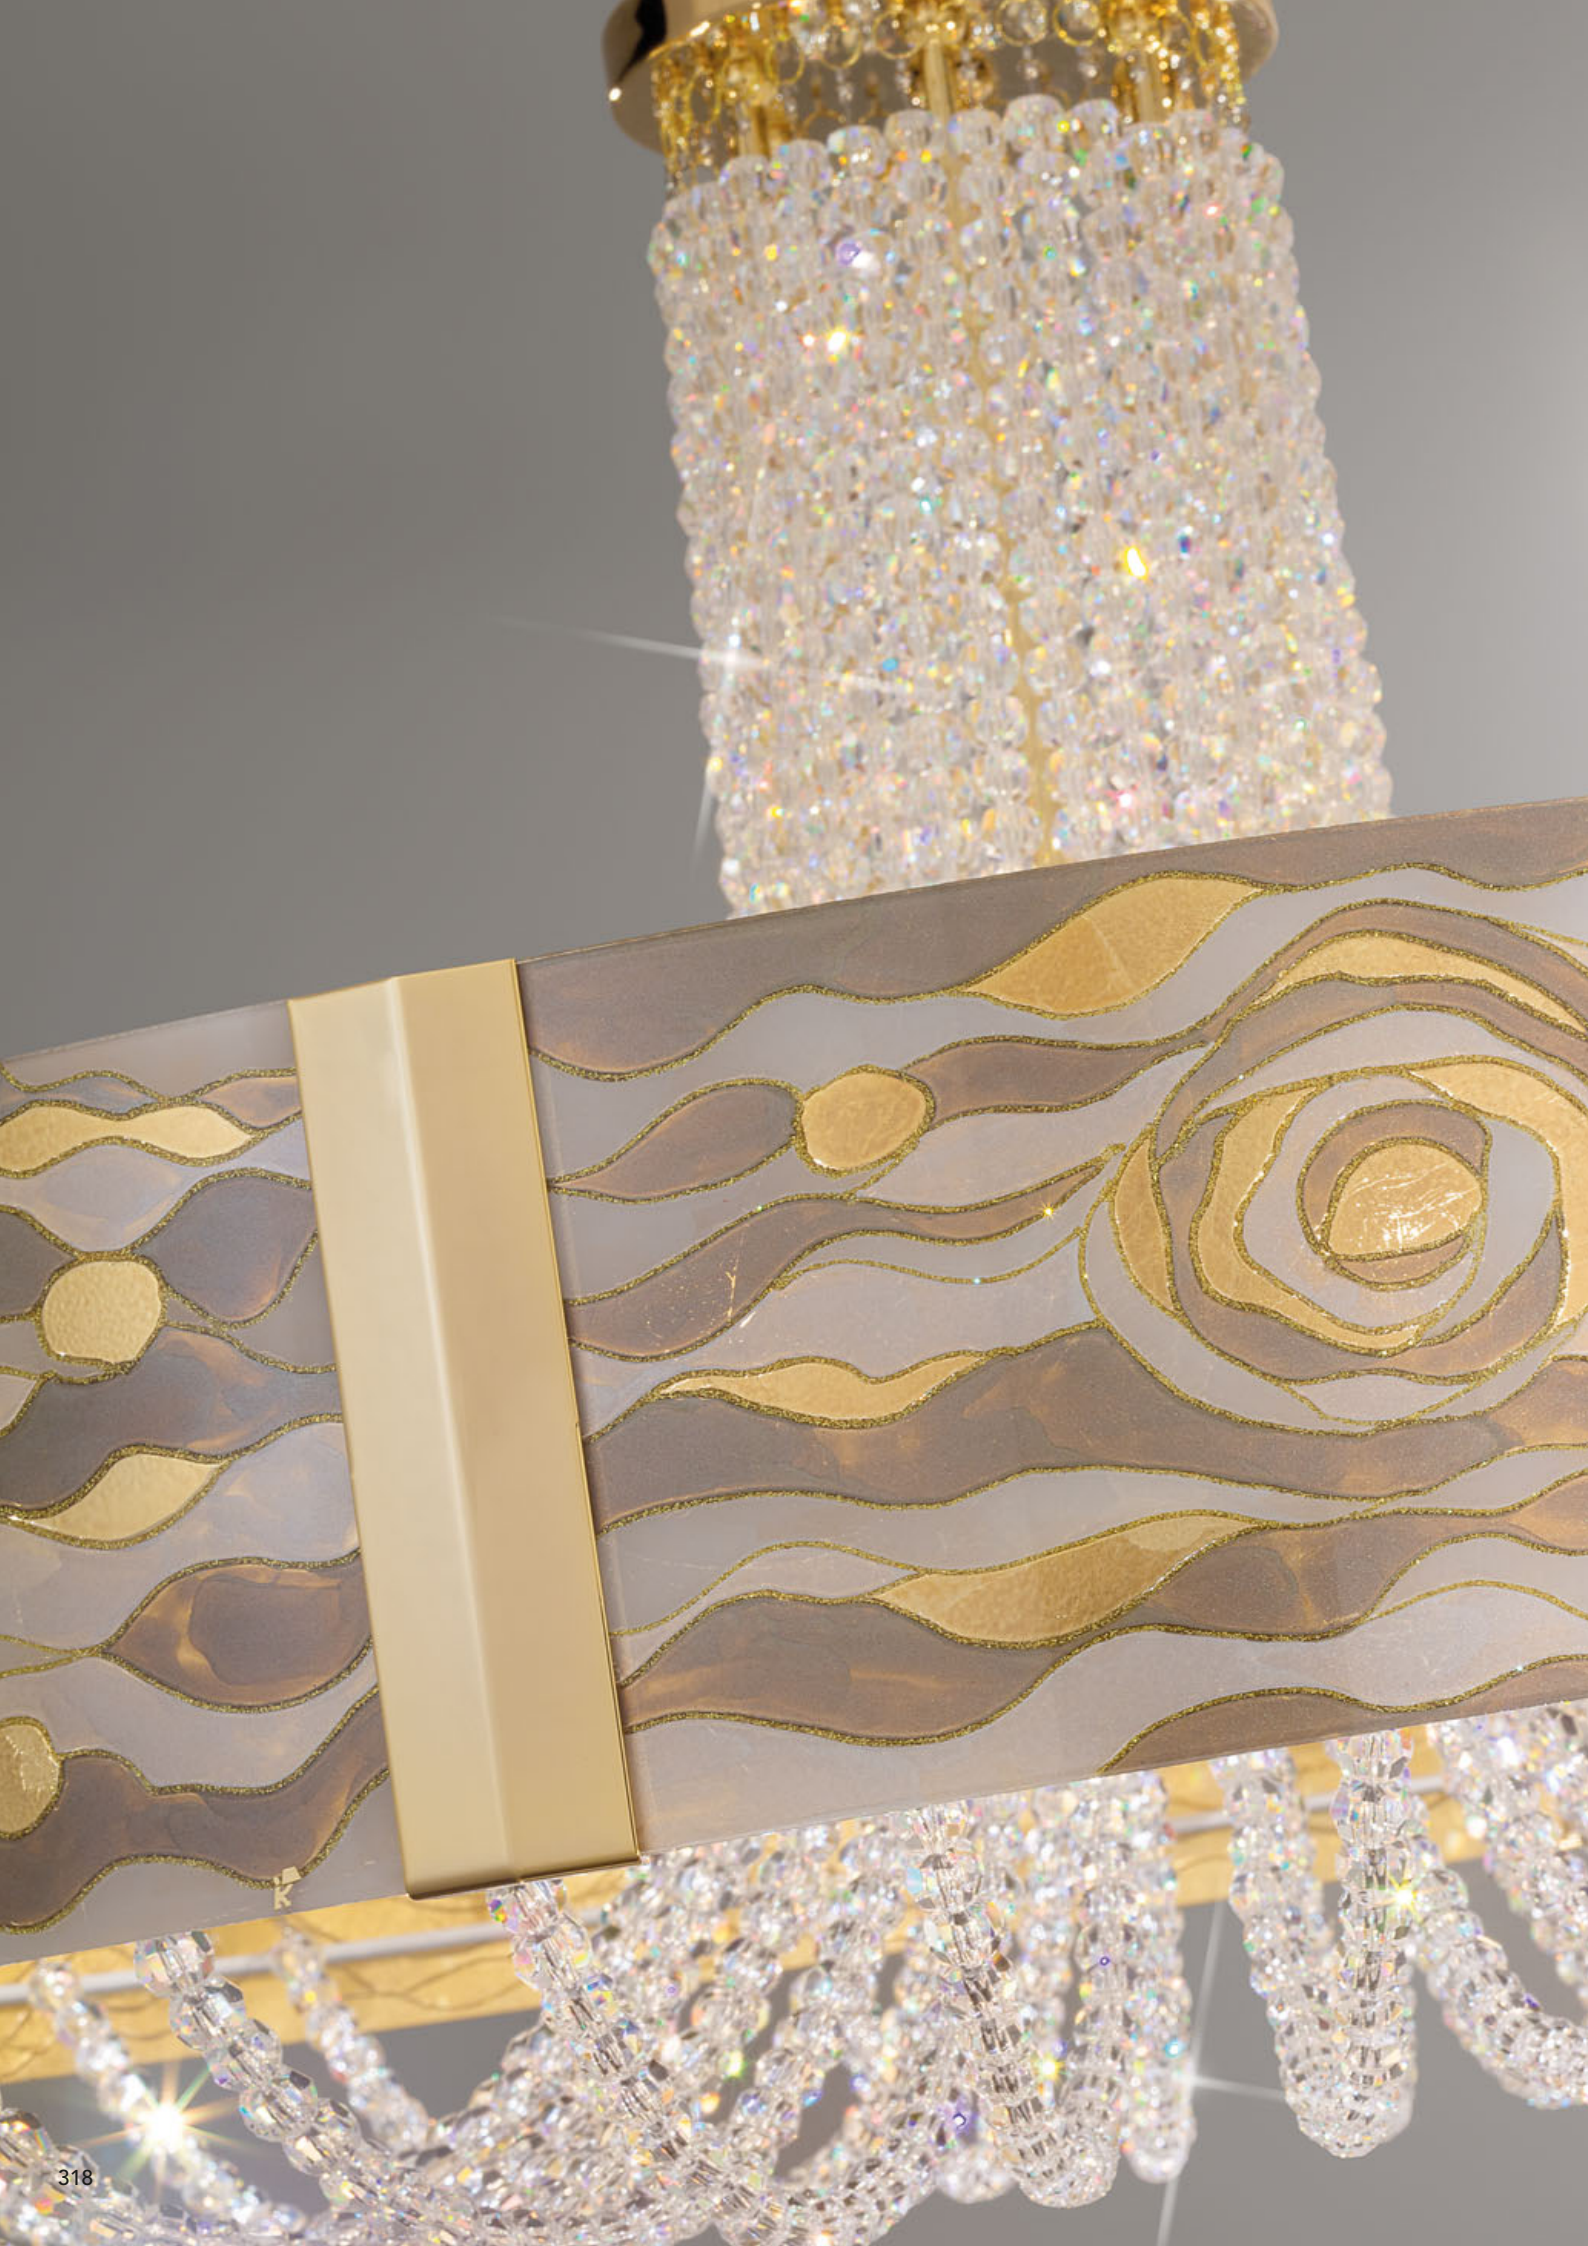

* Standard: without crystals, crystal sets on demand, see GIOIOSA series

CONFIGURATOR

Gioiosa

Freudestrahlende Schönheit: KOLARZ Gioiosa bezaubert mit unendlicher Faszination. Handgemalte Dekore, feinste Kristalle und 24 Karat Gold in perfekter Harmonie. Magische Meisterwerke, wertvoll wie Juwelen: pure Augenweide.

Joyful beauty: KOLARZ Gioiosa creates never-ending fascination. Handpainted decors, finest crystals and 24 carat gold in perfect harmony. Magical masterpieces, as precious as jewellery. A veritable feast for the eyes.