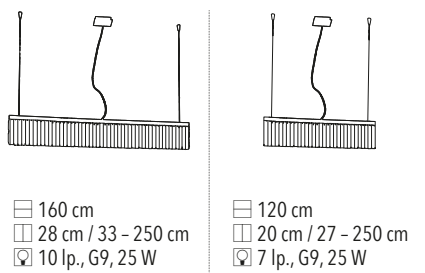

PRISMA Frame: 24 carat gold plated

	Spectra®	314.810.3	314.87.3
	MQ KpT	1314.810MQ.3.KpT	1314.87MQ.3.KpT
	MQ KpTGn	1314.810MQ.3.KpTGn	1314.87MQ.3.KpTGn
	O1 KpT	1314.810.3.O1.KpT	1314.87.3.O1.KpT
	O1 KpTGn	1314.810.3.O1.KpTGn	1314.87.3.O1.KpTGn
	P1 KpT	1314.810.3.P1.KpT	1314.87.3.P1.KpT
	P1 KpTGn	1314.810.3.P1.KpTGn	1314.87.3.P1.KpTGn