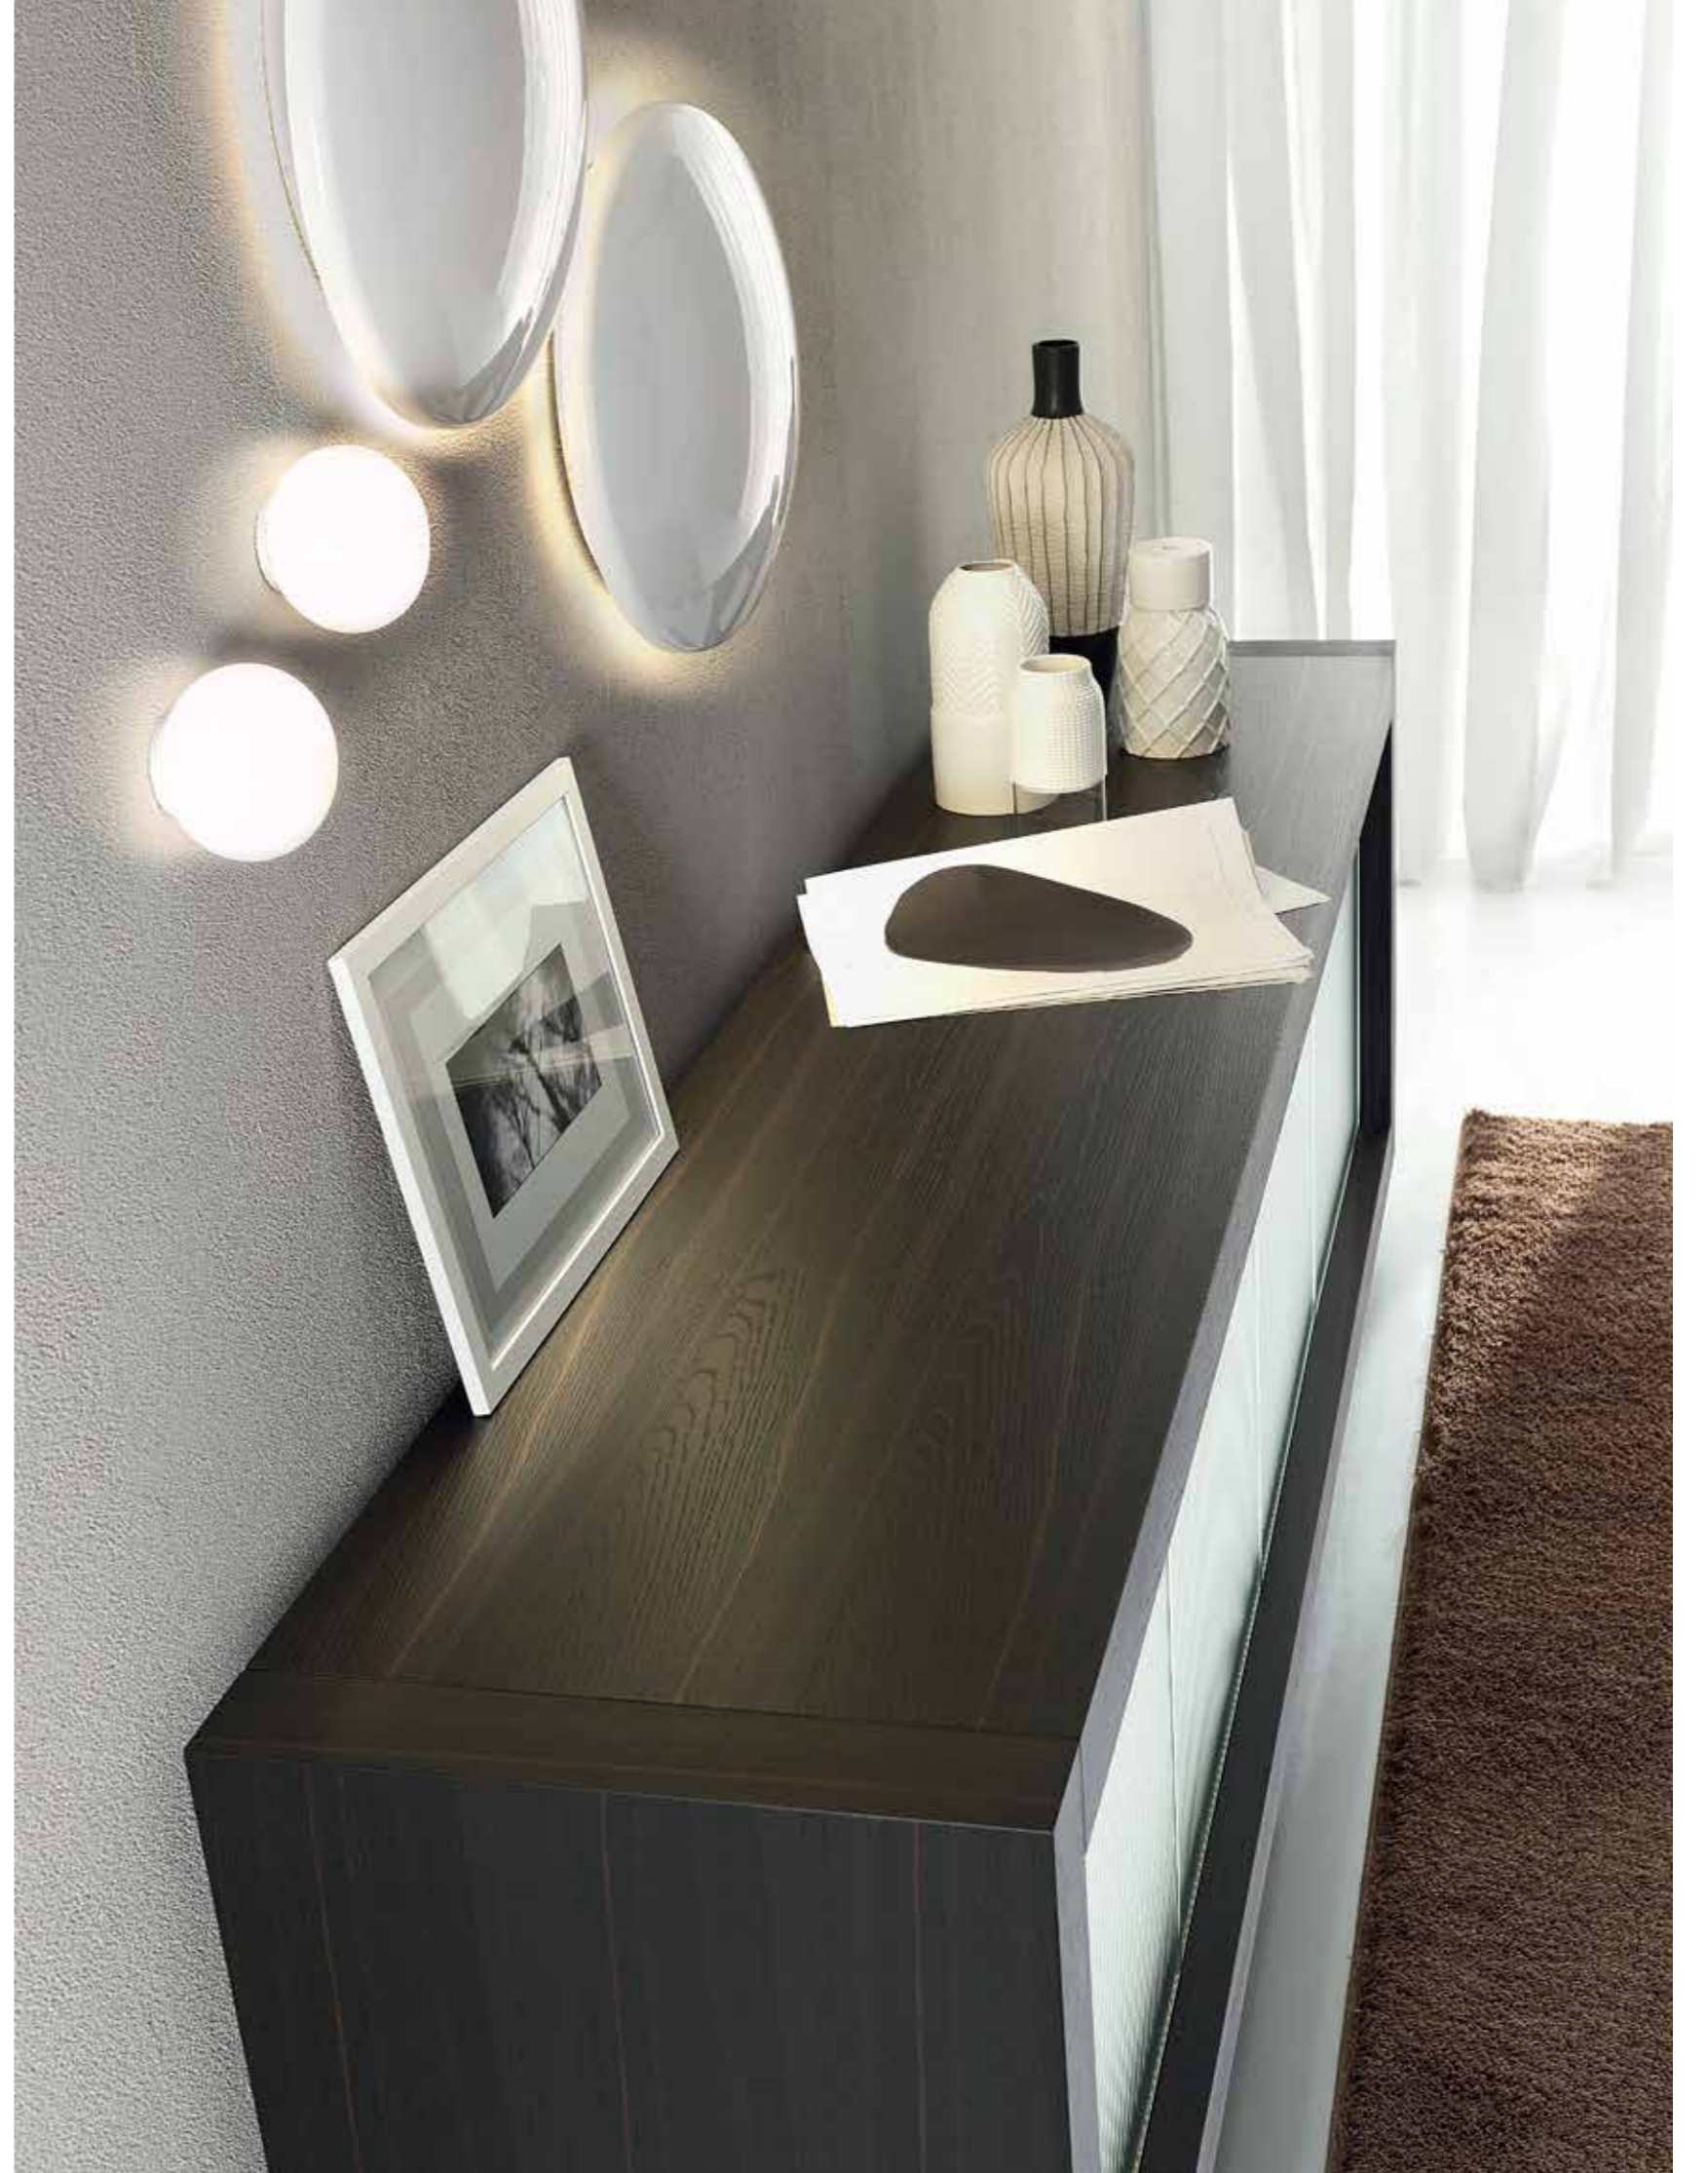

PICASSO CON ANTA FLUTE

PICASSO
WITH FLUTE
DOORS

COLLEZIONE PICASSO ANTA FLUTE PICASSO COLLECTION, FLUTE DOOR
P12 Rovere Affumicato; anta Flute a specchio sagomato. / Coke oak, Flute door (undulated mirror).