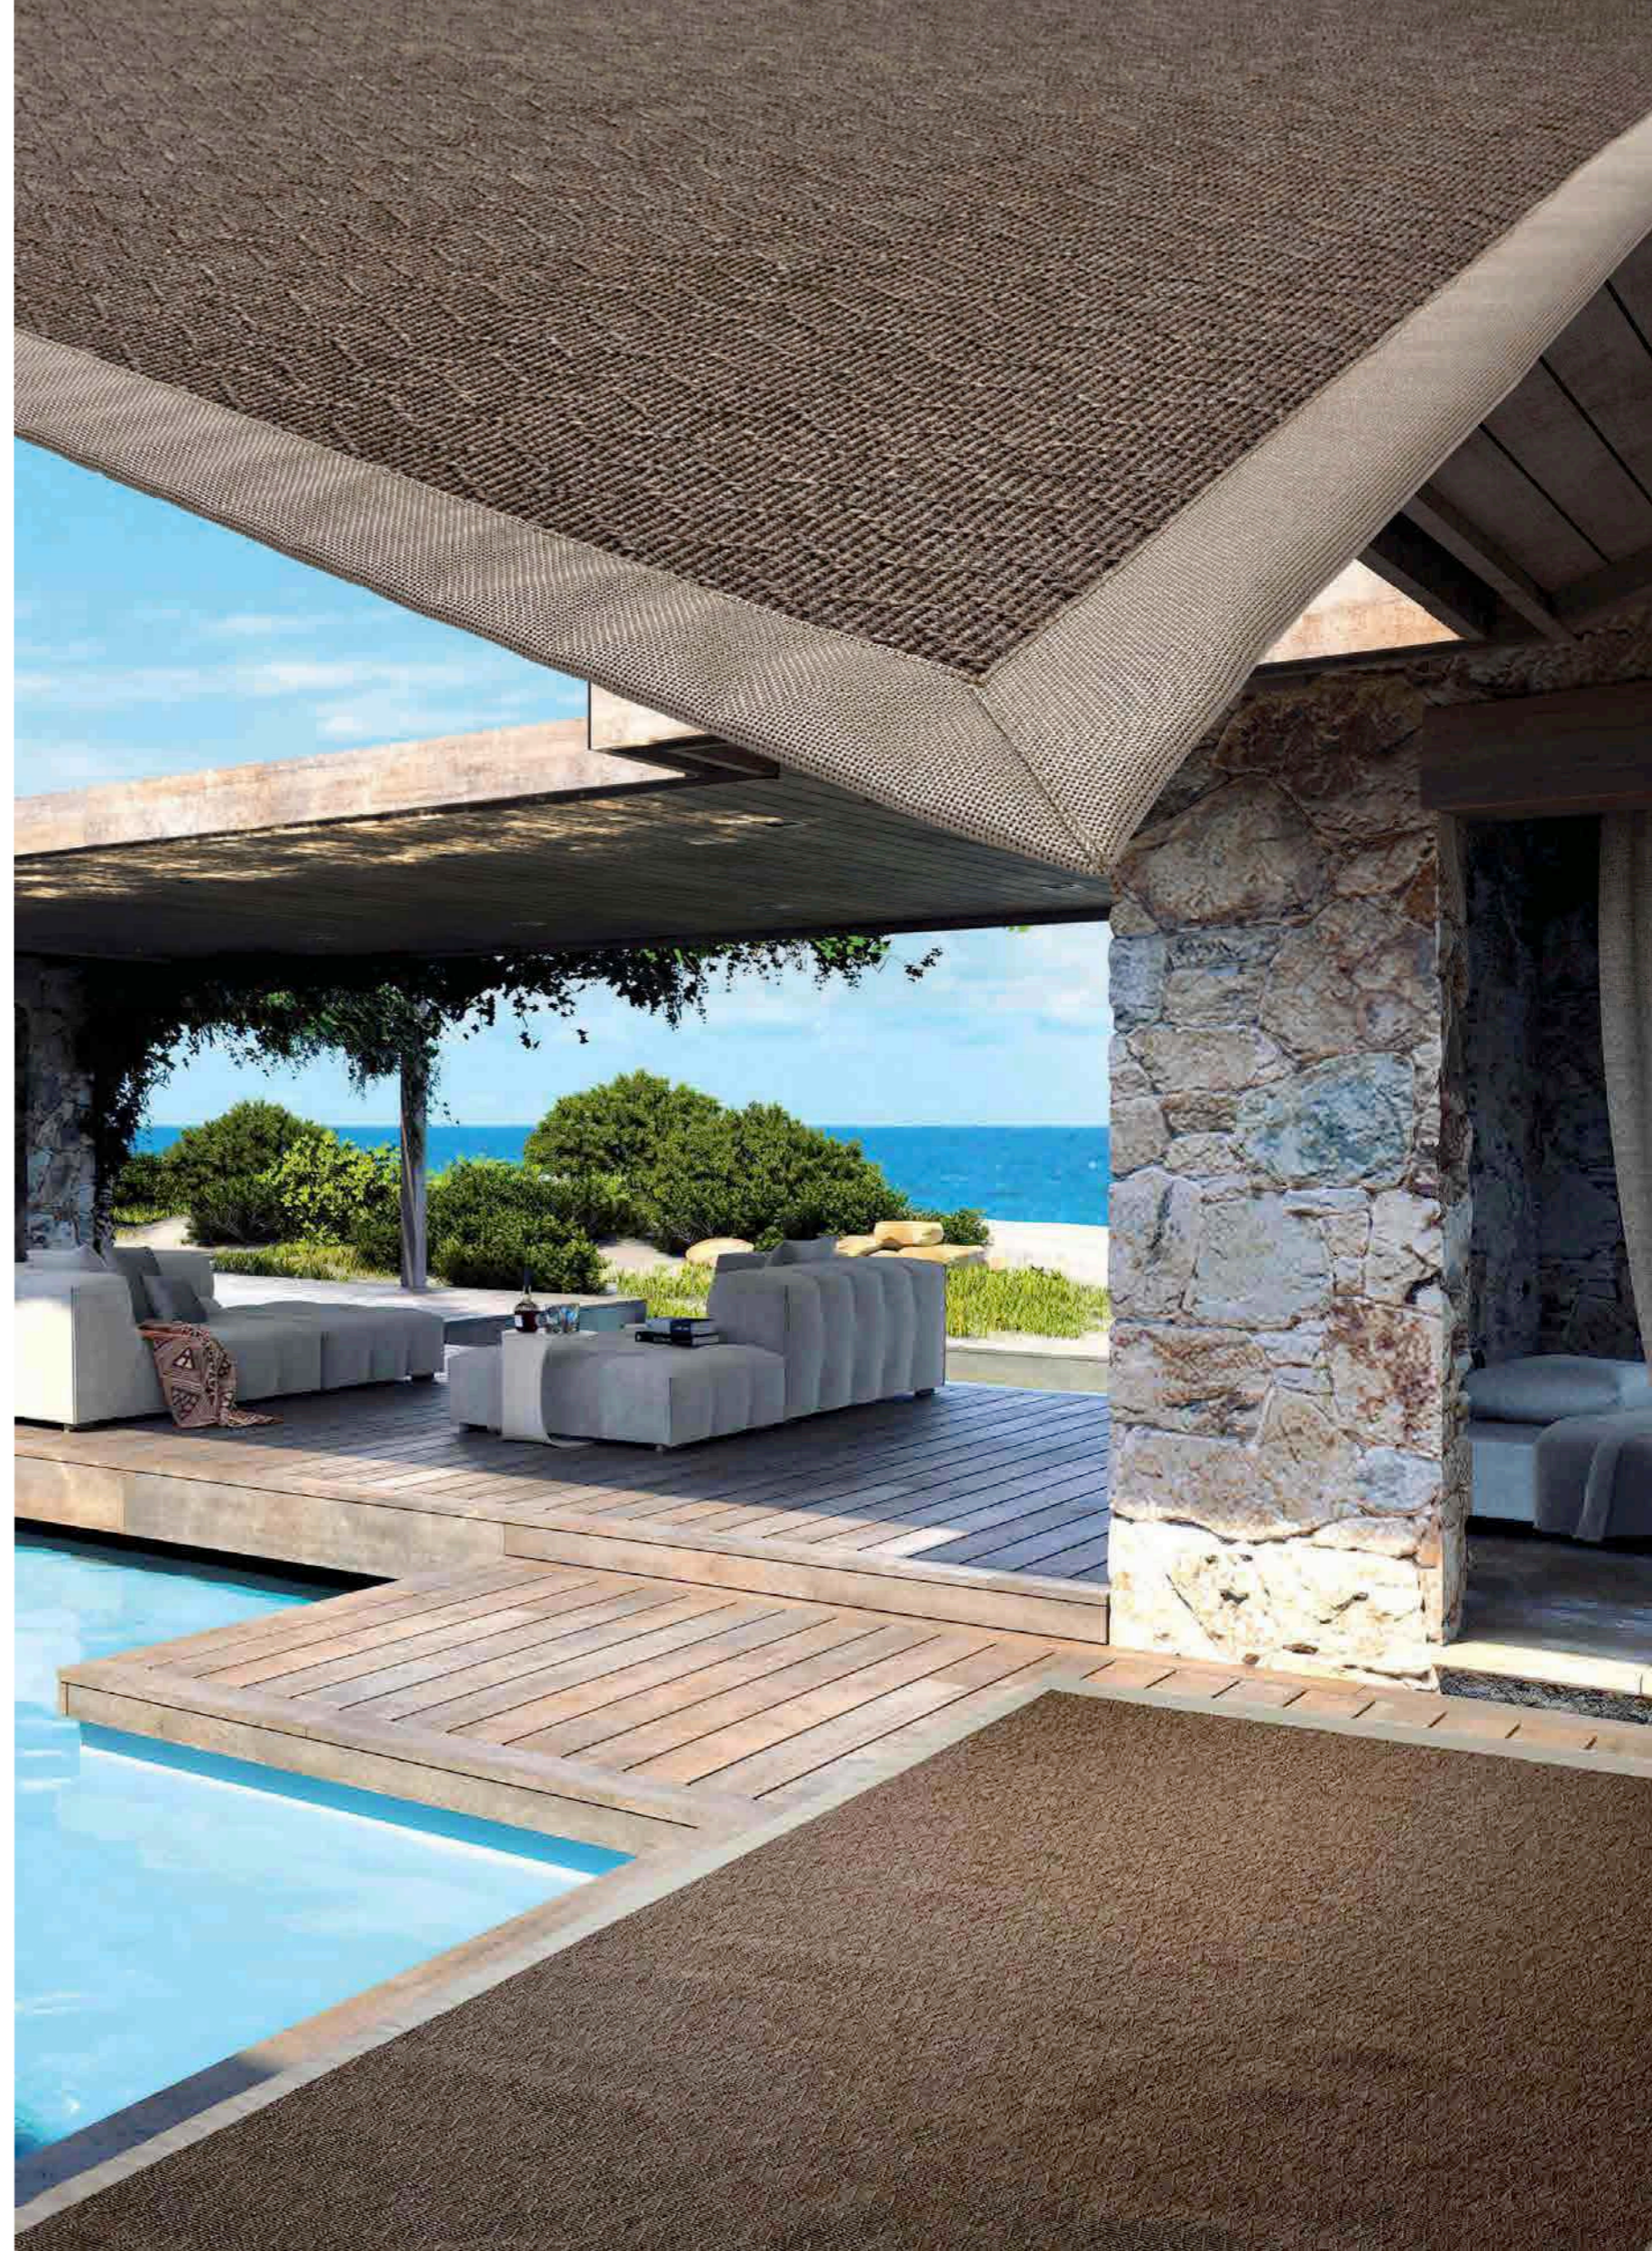

Width 200 and 400 cm
Customized sizes on demand
(to be calculated the whole surface, waste included)
Rolls length 30 mt approx.
Carpets are supplied with OASI BORDER on four sides.

BRIGHTON

BRIGHTON

80 x 150
140 x 200
160 x 230
200 x 290