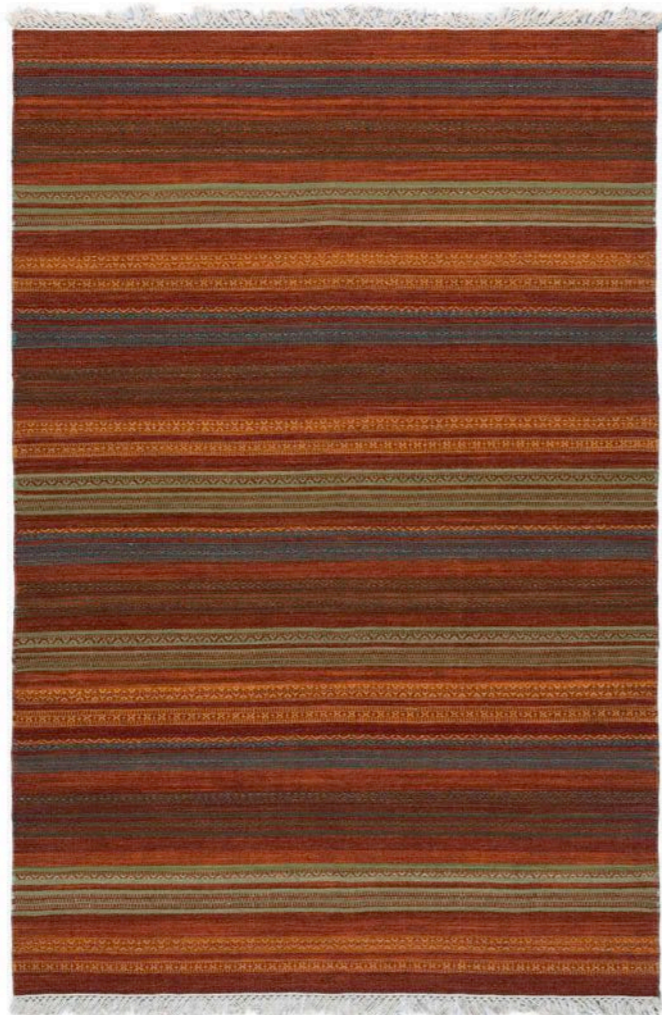

STRIPES KILIM

60 x 90
60 x 200
70 x 140
120 x 180
160 x 230
Lana 80% - cotone 20%
gr 1300/mq ca.
Wool 80% - cotton 20%
gr 1300/sq.mt

Tappeto tessuto a mano.

Hand woven carpet.