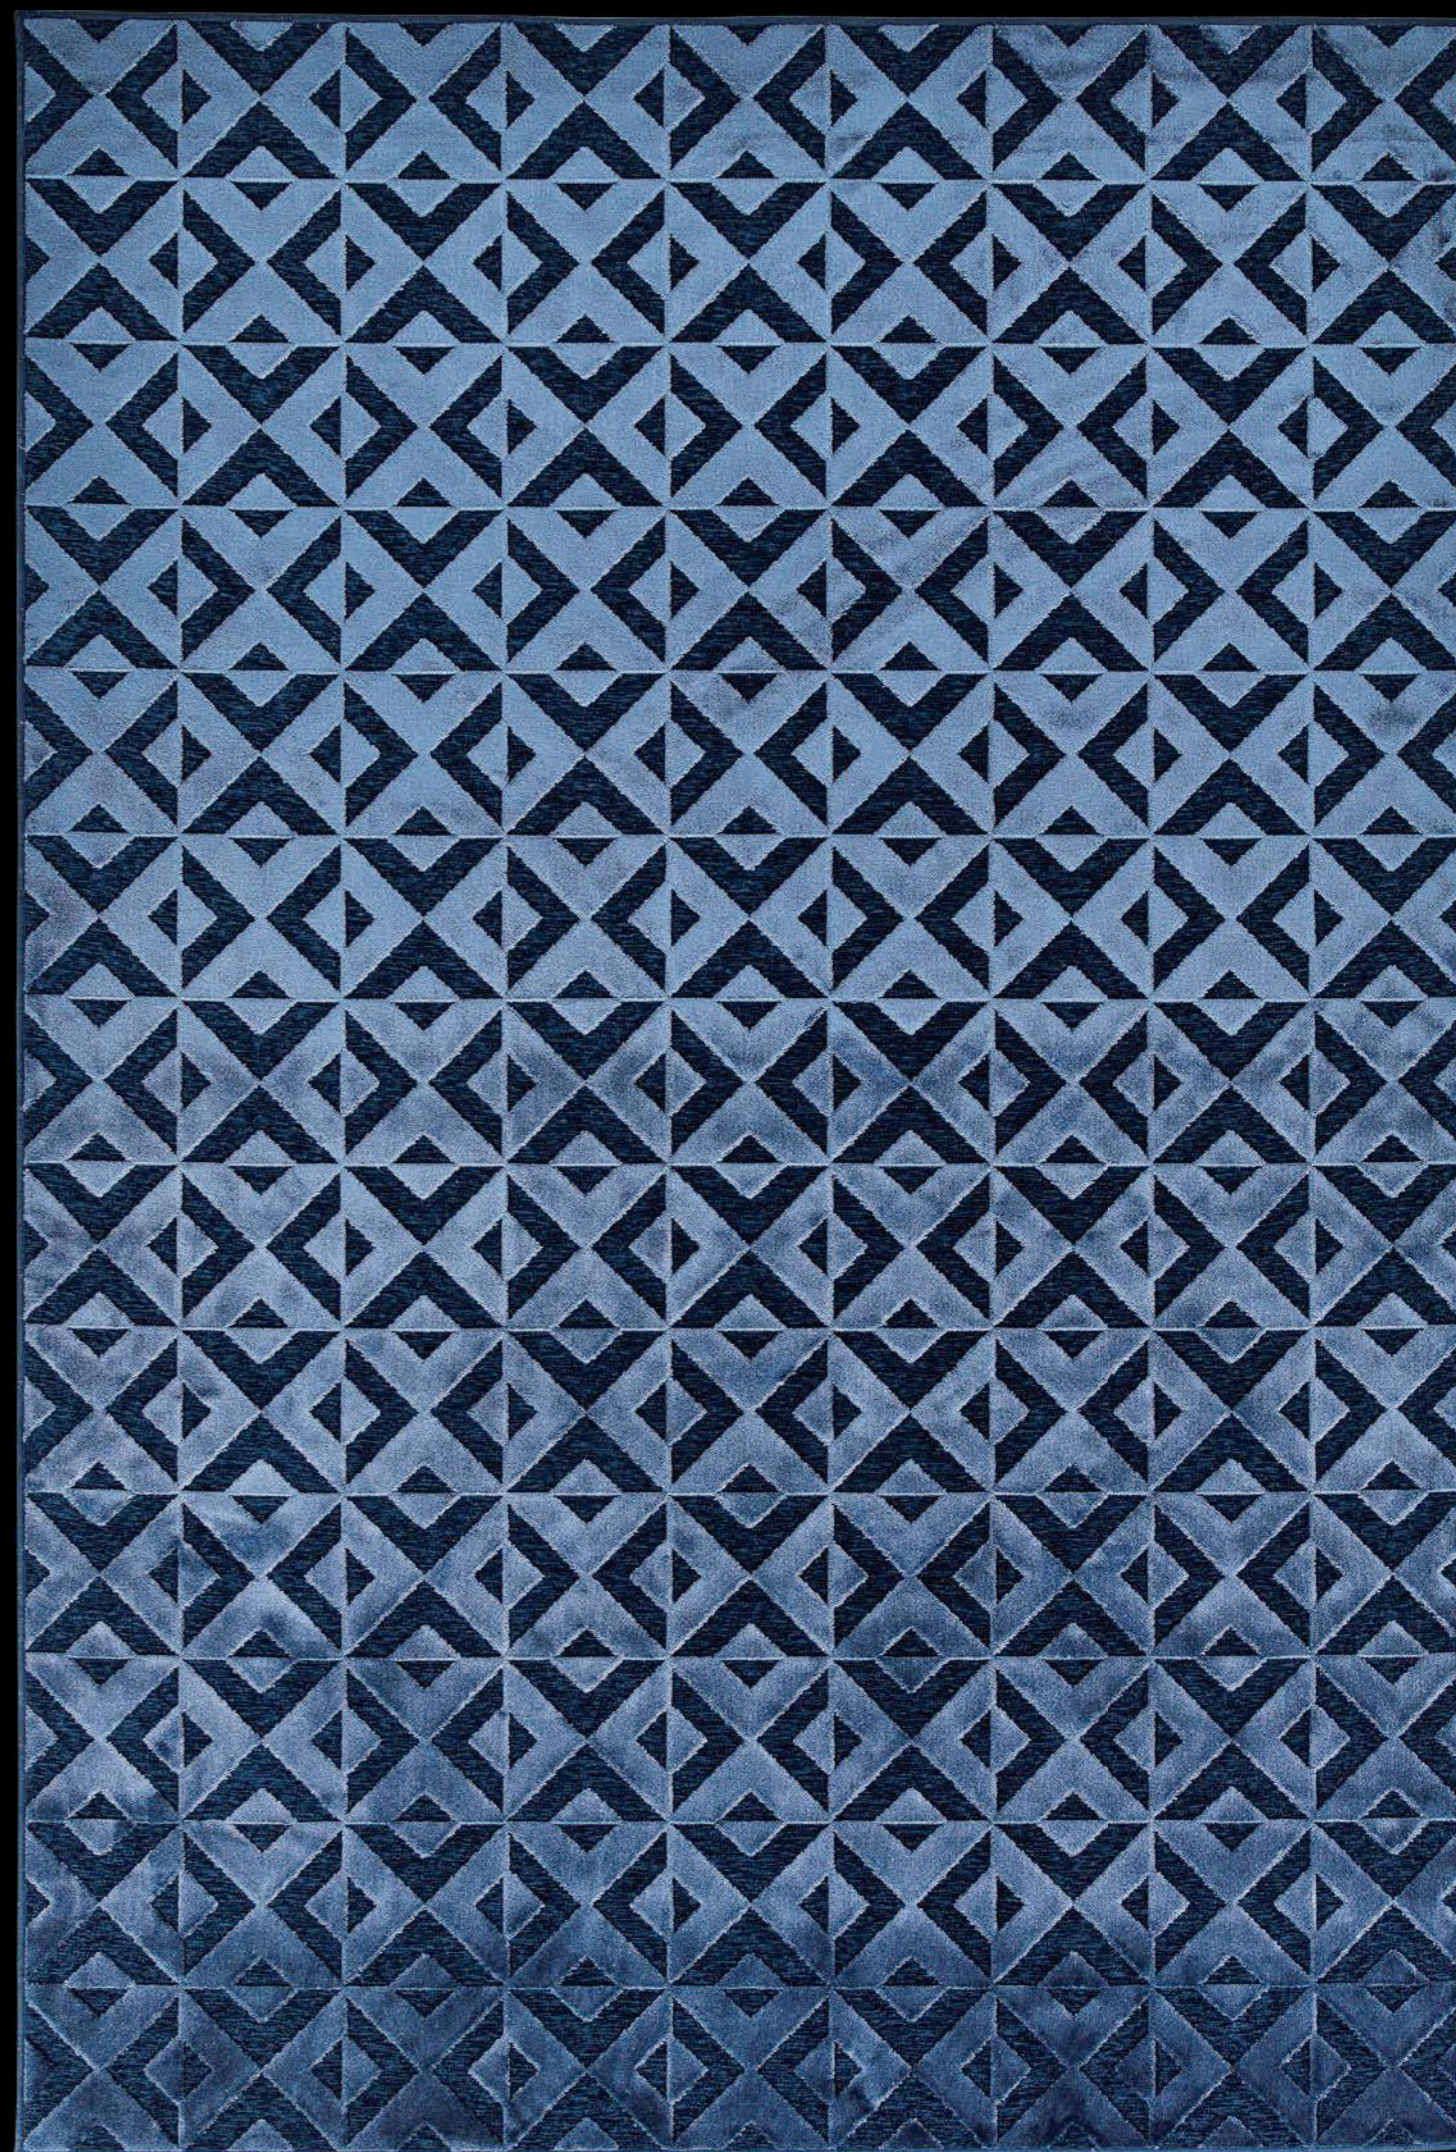

Genova 38267/2525/90

Genova 38251/5555/50

Genova 38251/6565/61

GENOVA

65 x 110
 135 x 195
 160 x 230
 200 x 290
 Seta vegetale 80% - fibra acrilica 20%
 Altezza felpa 5 mm
 gr 1850/mq ca.
 Vegetable silk 80% - acrylic fiber 20%
 Pile height 5 mm
 gr 1850/sq. mt