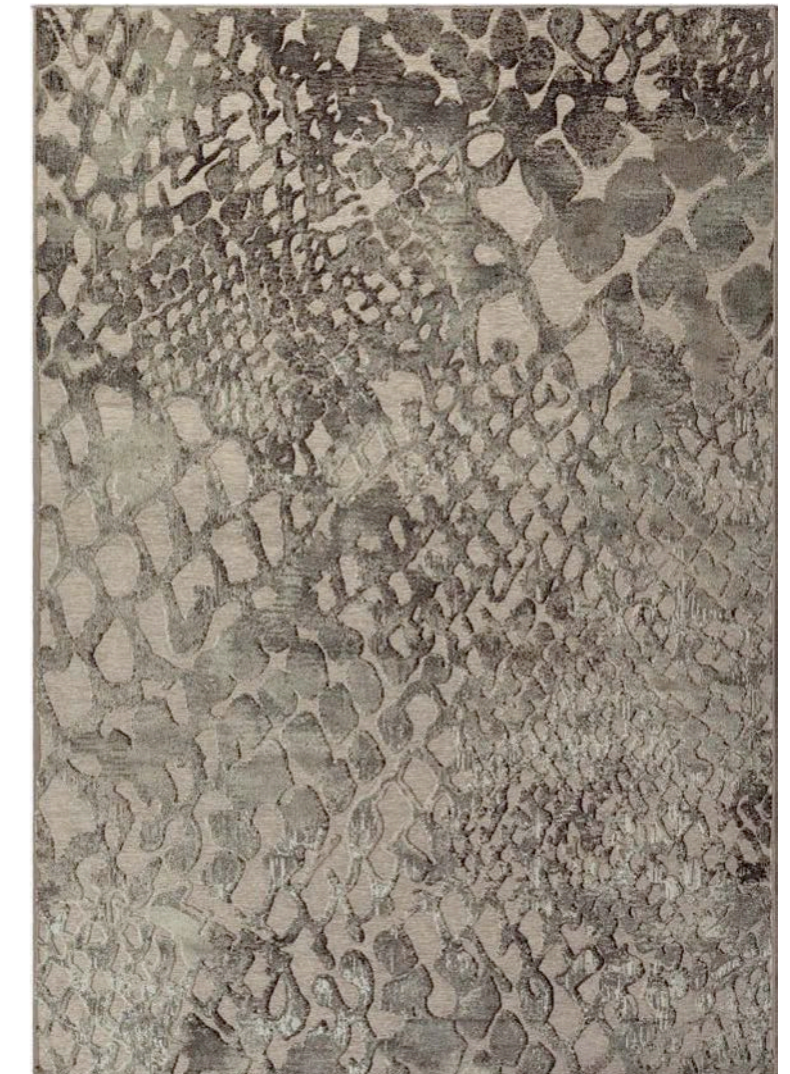

Genova 38199/6525/90