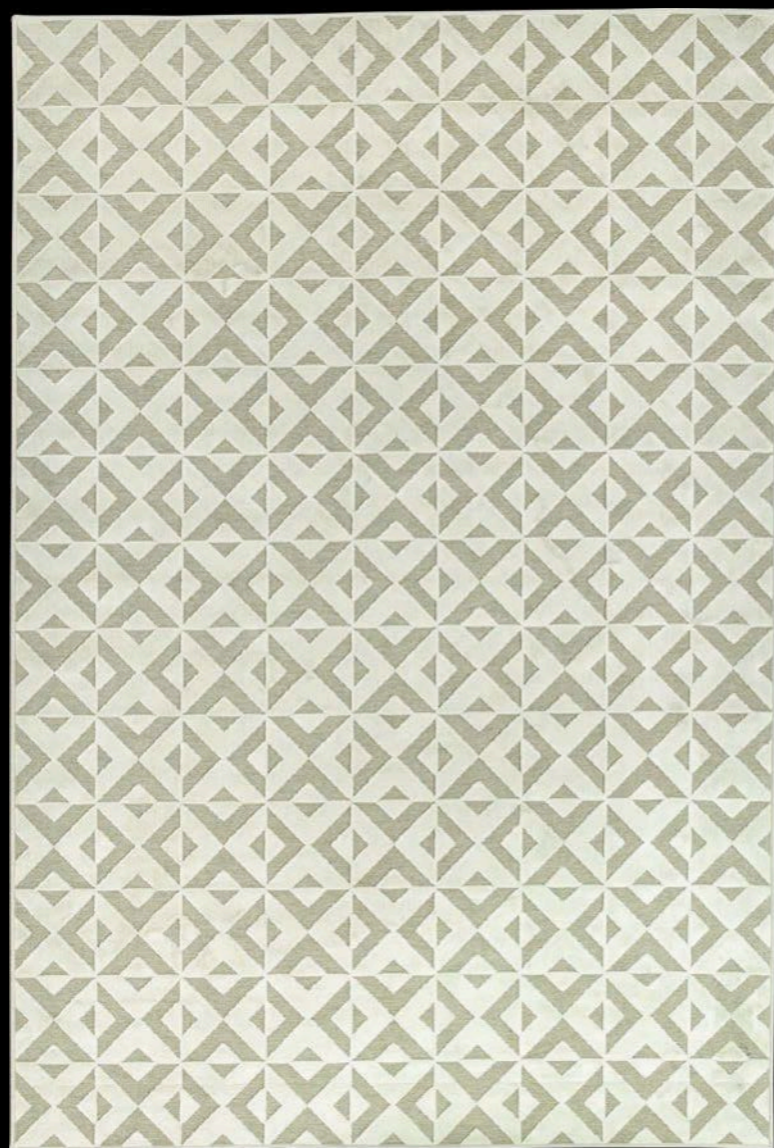

Genova 38251/6565/61

GENOVA

65 x 110
135 x 195
160 x 230
200 x 290
Seta vegetale 80% - fibra acrilica 20%
Altezza felpa 5 mm
gr 1850/mq ca.
Vegetable silk 80% - acrylic fiber 20%
Pile height 5 mm
gr 1850/sq. mt