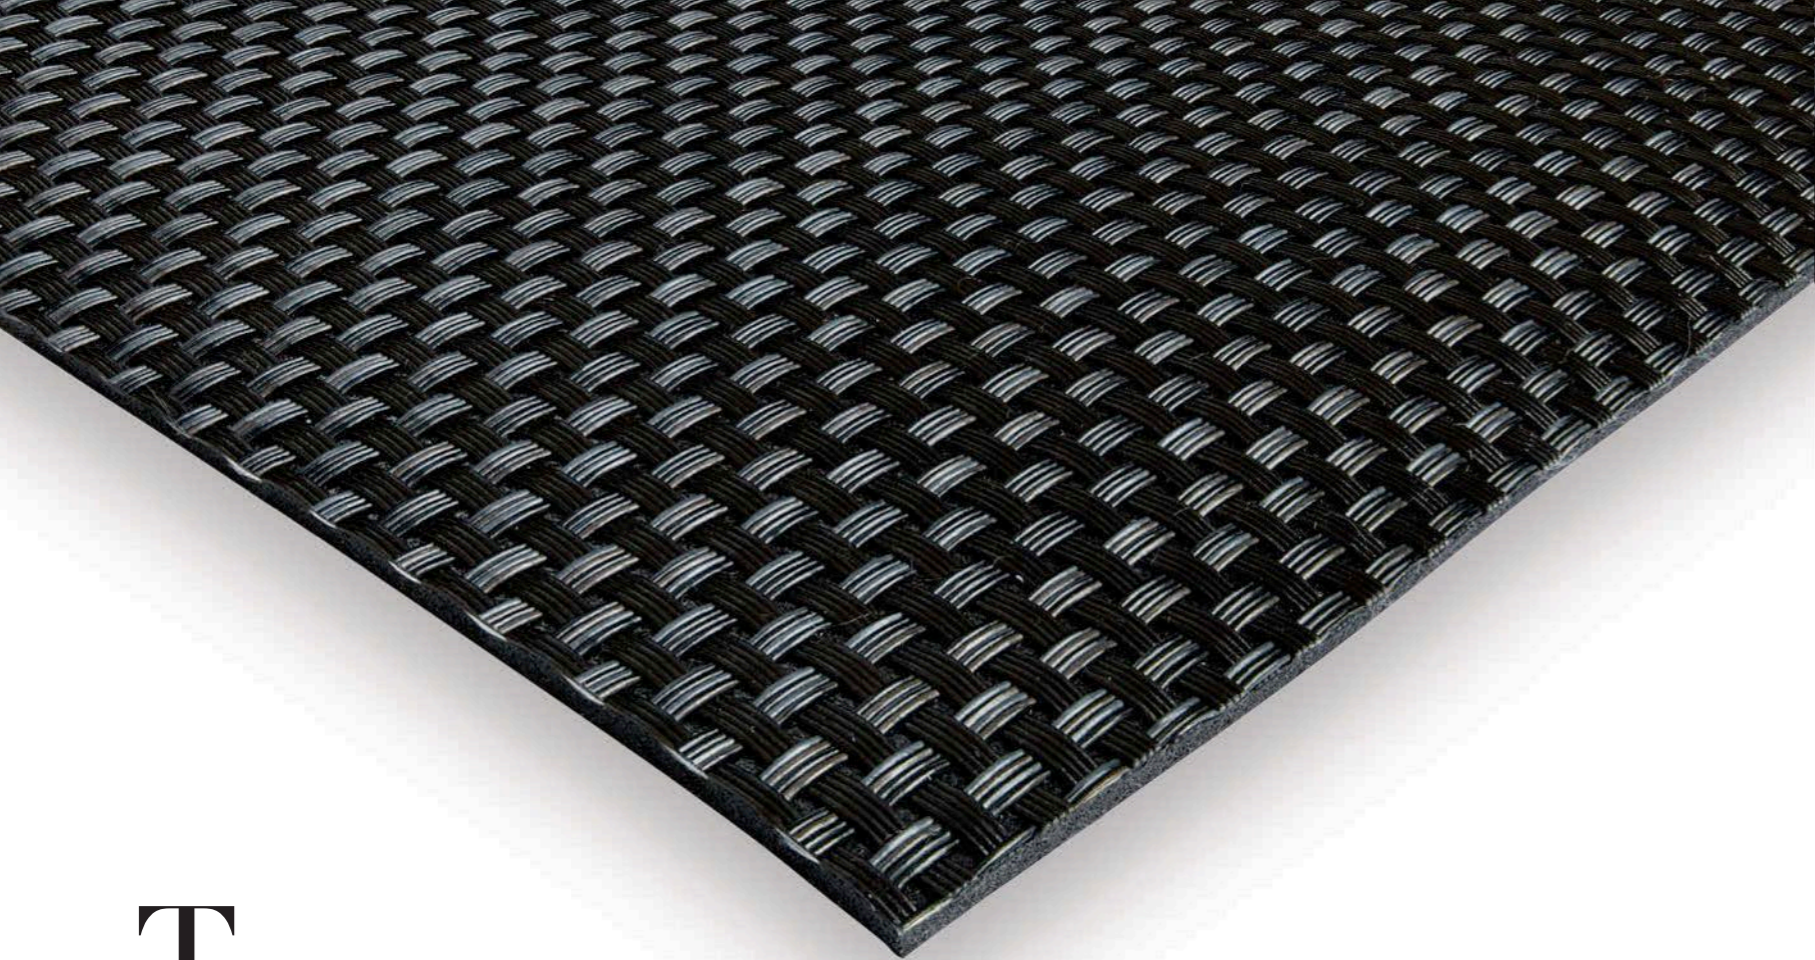

Elisir Creme/ Beige

Elisir Brown/ Gold

Elisir Grey/ Silver

Elisir Black/ White

Tappeto double face.
Two - sided carpet.

TEKNO

TEKNO

Pvc 70% - PE 30%
gr 1850/mq ca.
Pvc 70% - PE 30%
gr 1850/sq. mt