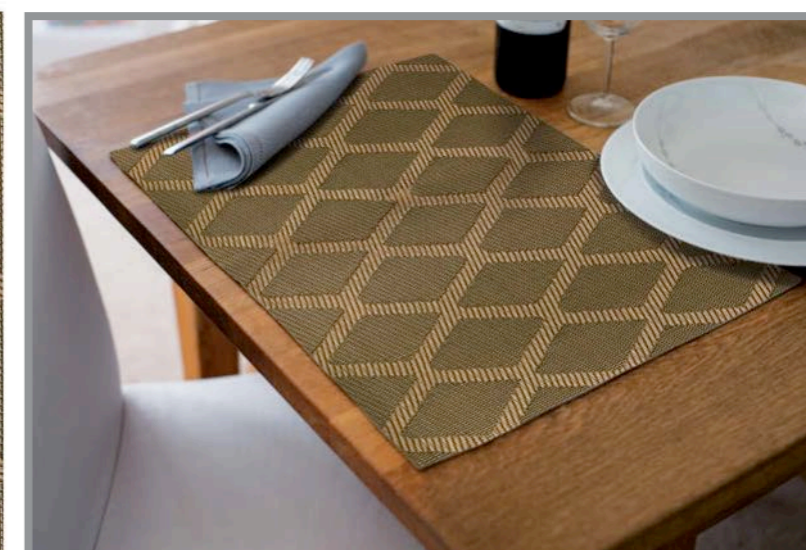

TEKNO RUNNER

40 x 130
Pvc 70% - PE 30%
gr 300/mq ca.
Pvc 70% - PE 30%
gr 300/sq. mt

Venduto in confezioni da 4 pezzi dello stesso colore.
Sold in package of 4 pieces of the same color.