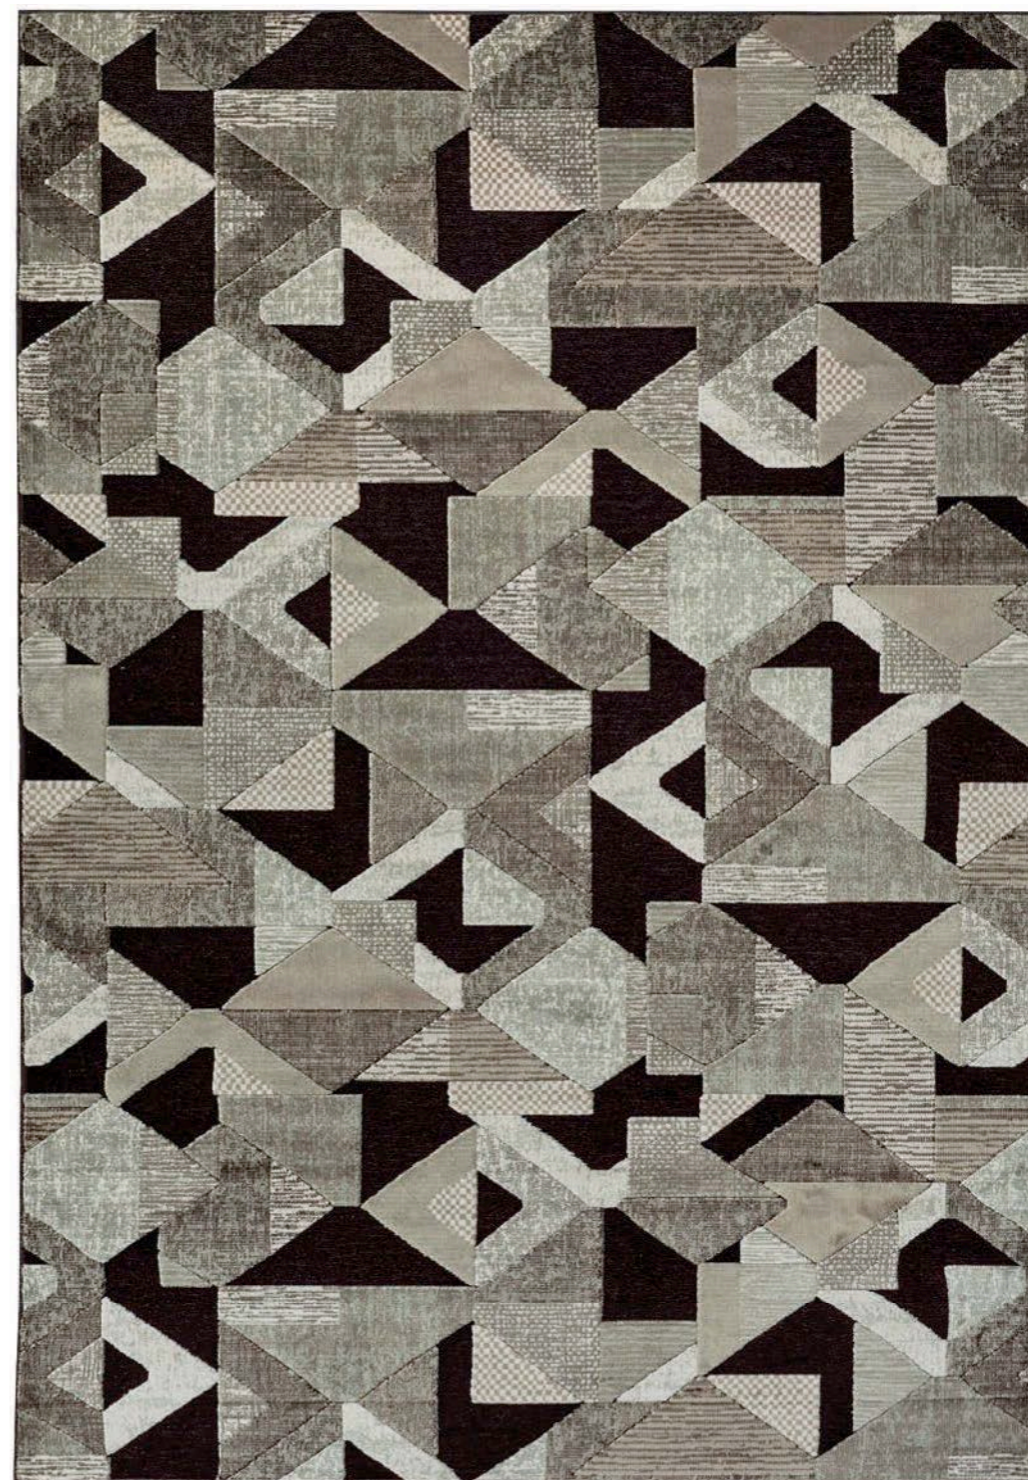

GENOVA

65 X 110
135 x 195
160 x 230
200 x 290
240 X 340
Seta vegetale 80% - fibra acrilica 20%
Altezza felpa 5 mm
gr 1850/mq ca.
Vegetable silk 80% - acrylic fiber 20%
Pile height 5 mm
gr 1850/sq. mt

135 x 195
160 x 230
200 x 290
Seta vegetale 80% - fibra acrilica 20%
Altezza felpa 5 mm
gr 1850/mq ca.
Vegetable silk 80% - acrylic fiber 20%
Pile height 5 mm
gr 1850/sq. mt

Genova 38162/3535/30

GENOVA

65 x 110
65 x 210
135 x 195
160 x 230
200 x 290
Seta vegetale 80% - fibra acrilica 20%
Altezza felpa 5 mm
gr 1850/mq ca.
Vegetable silk 80% - acrylic fiber 20%
Pile height 5 mm
gr 1850/sq. mt