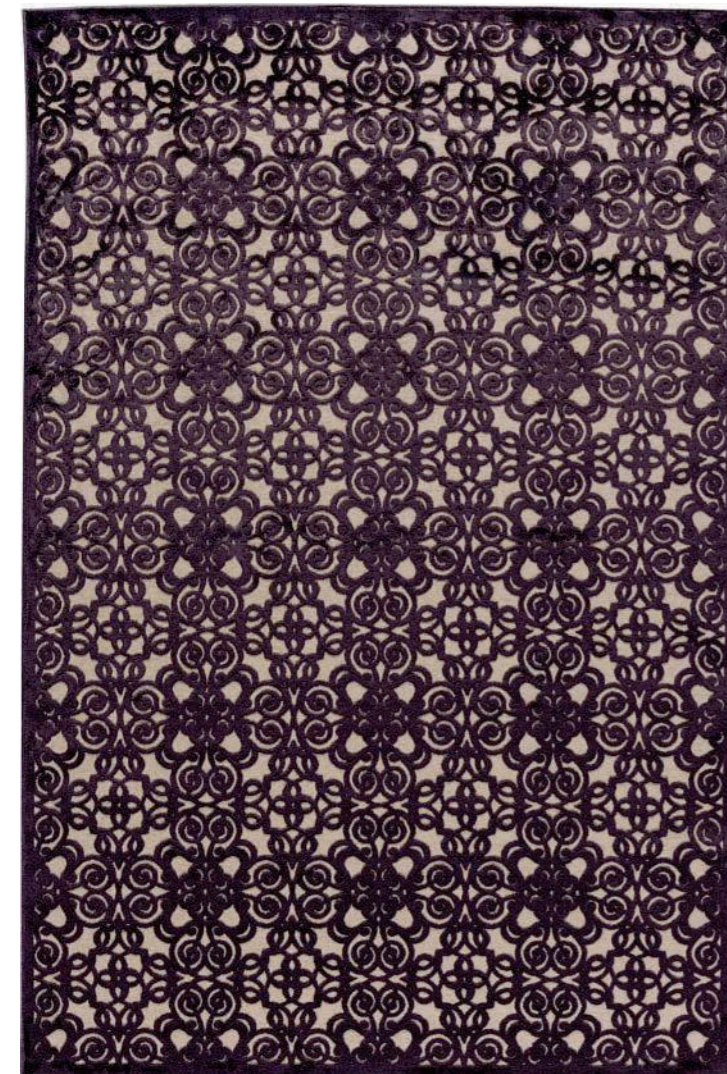

GENOVA

65 x 110
135 x 195
160 x 230
200 x 290
Seta vegetale 80% - fibra acrilica 20%
Altezza felpa 5 mm
gr 1850/mq ca.
Vegetable silk 80% - acrylic fiber 20%
Pile height 5 mm
gr 1850/sq. mt

Genova 38036/6535/90