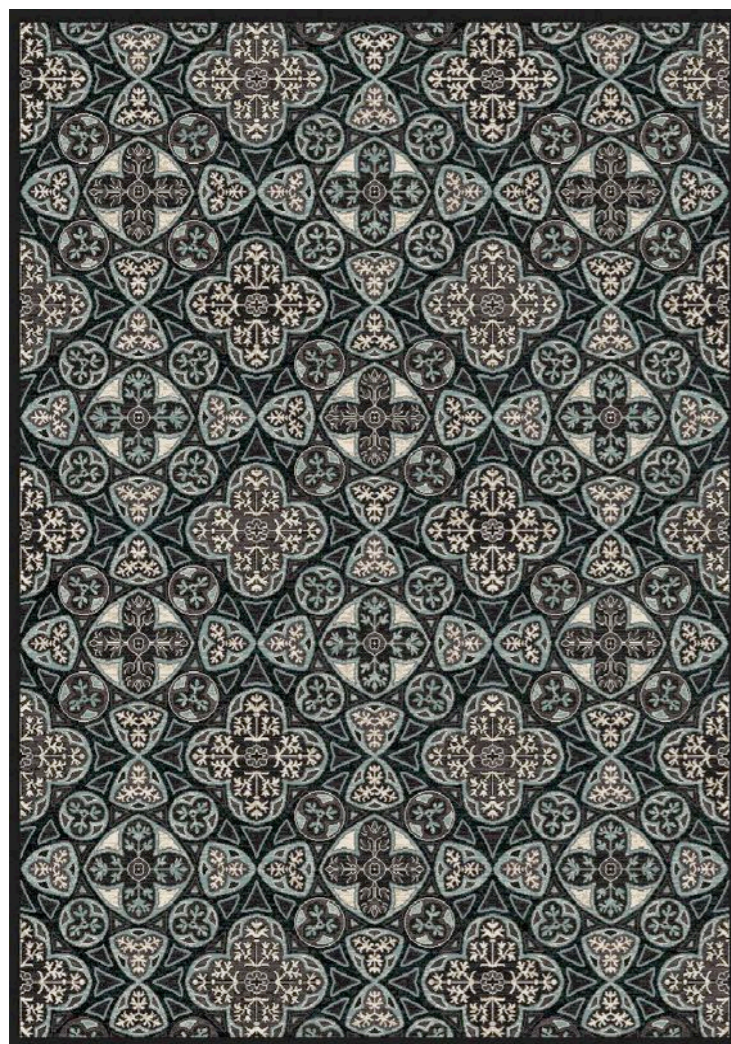

135 x 195
160 x 230
200 x 290
Seta vegetale 80% - fibra acrilica 20%
Altezza felpa 5 mm
gr 1850/mq ca.
Vegetable silk 80% - acrylic fiber 20%
Pile height 5 mm
gr 1850/sq. mt

Genova 38162/3535/30

GENOVA

65 x 110
65 x 210
135 x 195
160 x 230
200 x 290
Seta vegetale 80% - fibra acrilica 20%
Altezza felpa 5 mm
gr 1850/mq ca.
Vegetable silk 80% - acrylic fiber 20%
Pile height 5 mm
gr 1850/sq. mt