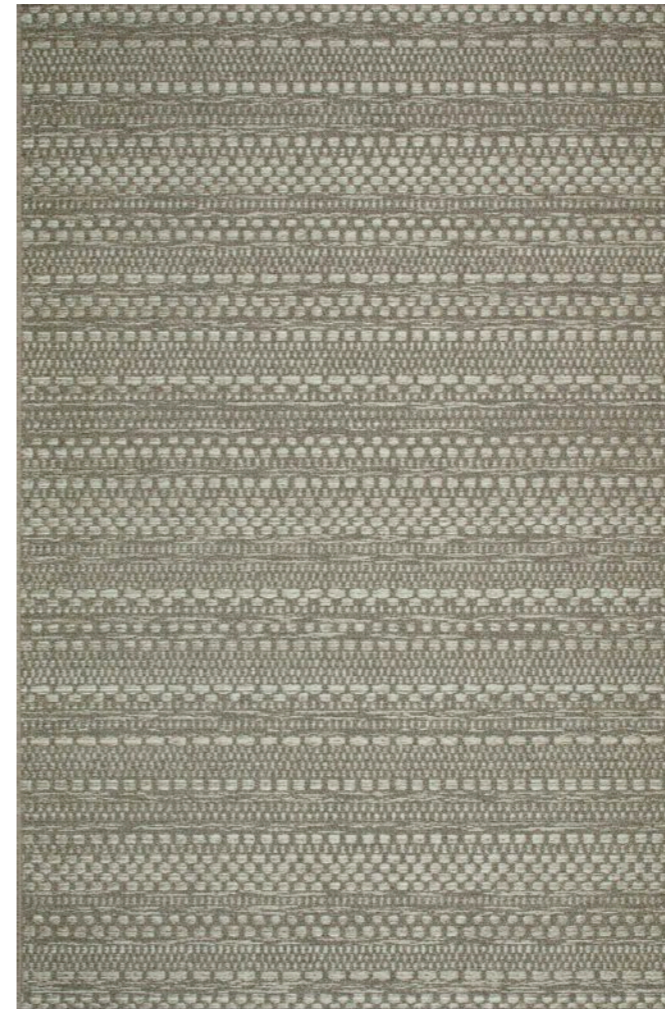

Outdoor/indoor carpet washable in water.

Brighton 98185/3005/96

BRIGHTON

160 x 230
200 x 290
Poliepropilene HEAT-SET 100%
gr 1400/mq ca.
Polypropylene HEAT-SET 100%
gr 1400/sq. mt

Brighton 98570/2011/96

Brighton 98570/9008/99