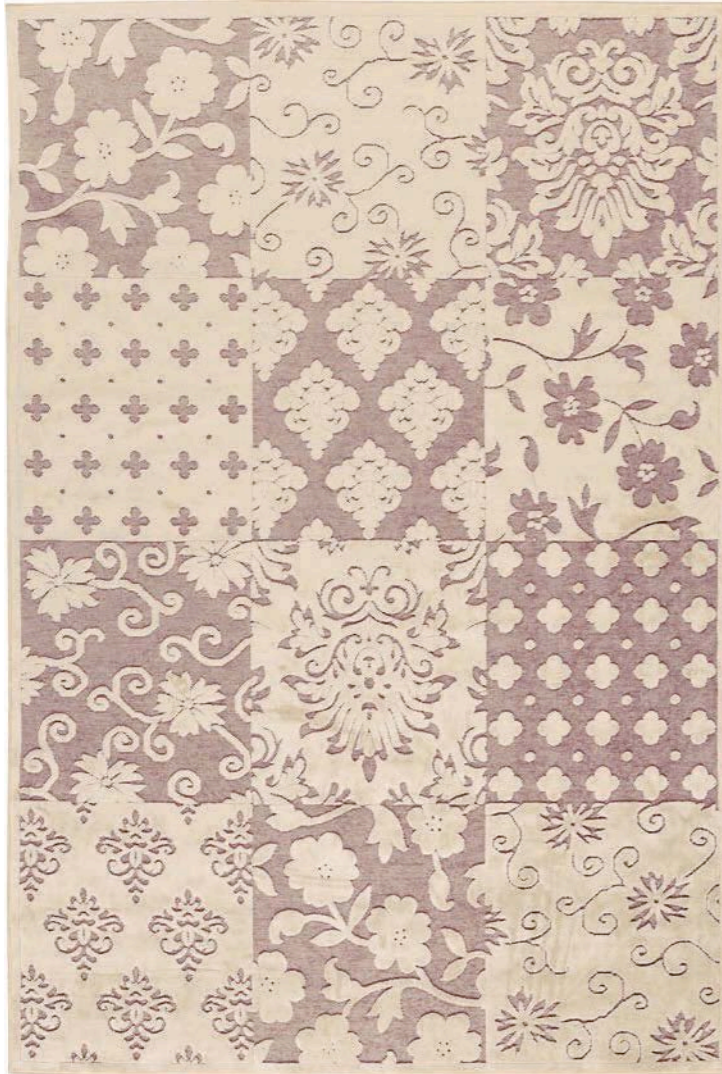

Genova 38054/6565/90