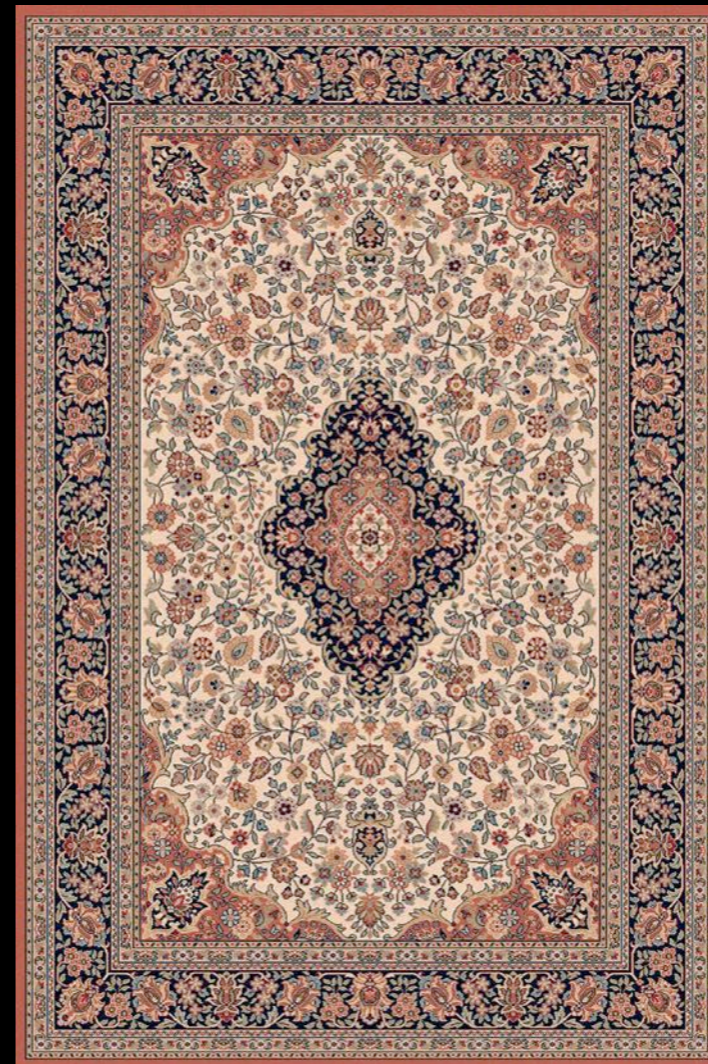

Hali 8745/624