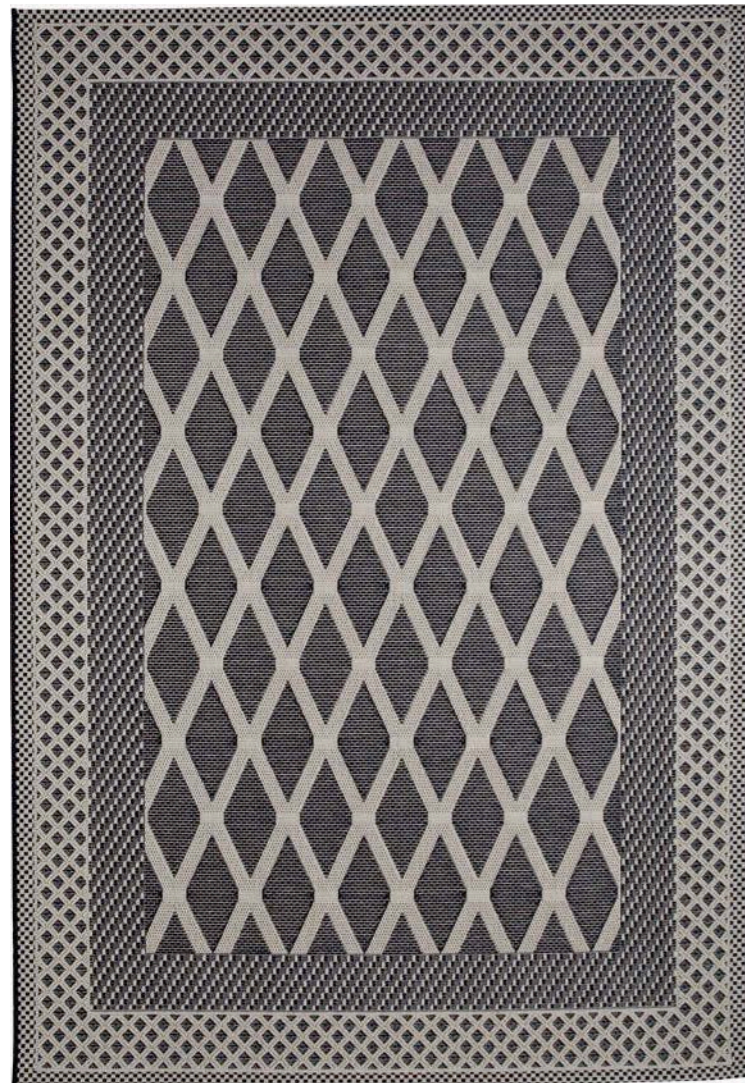

Zoe 6985/E518