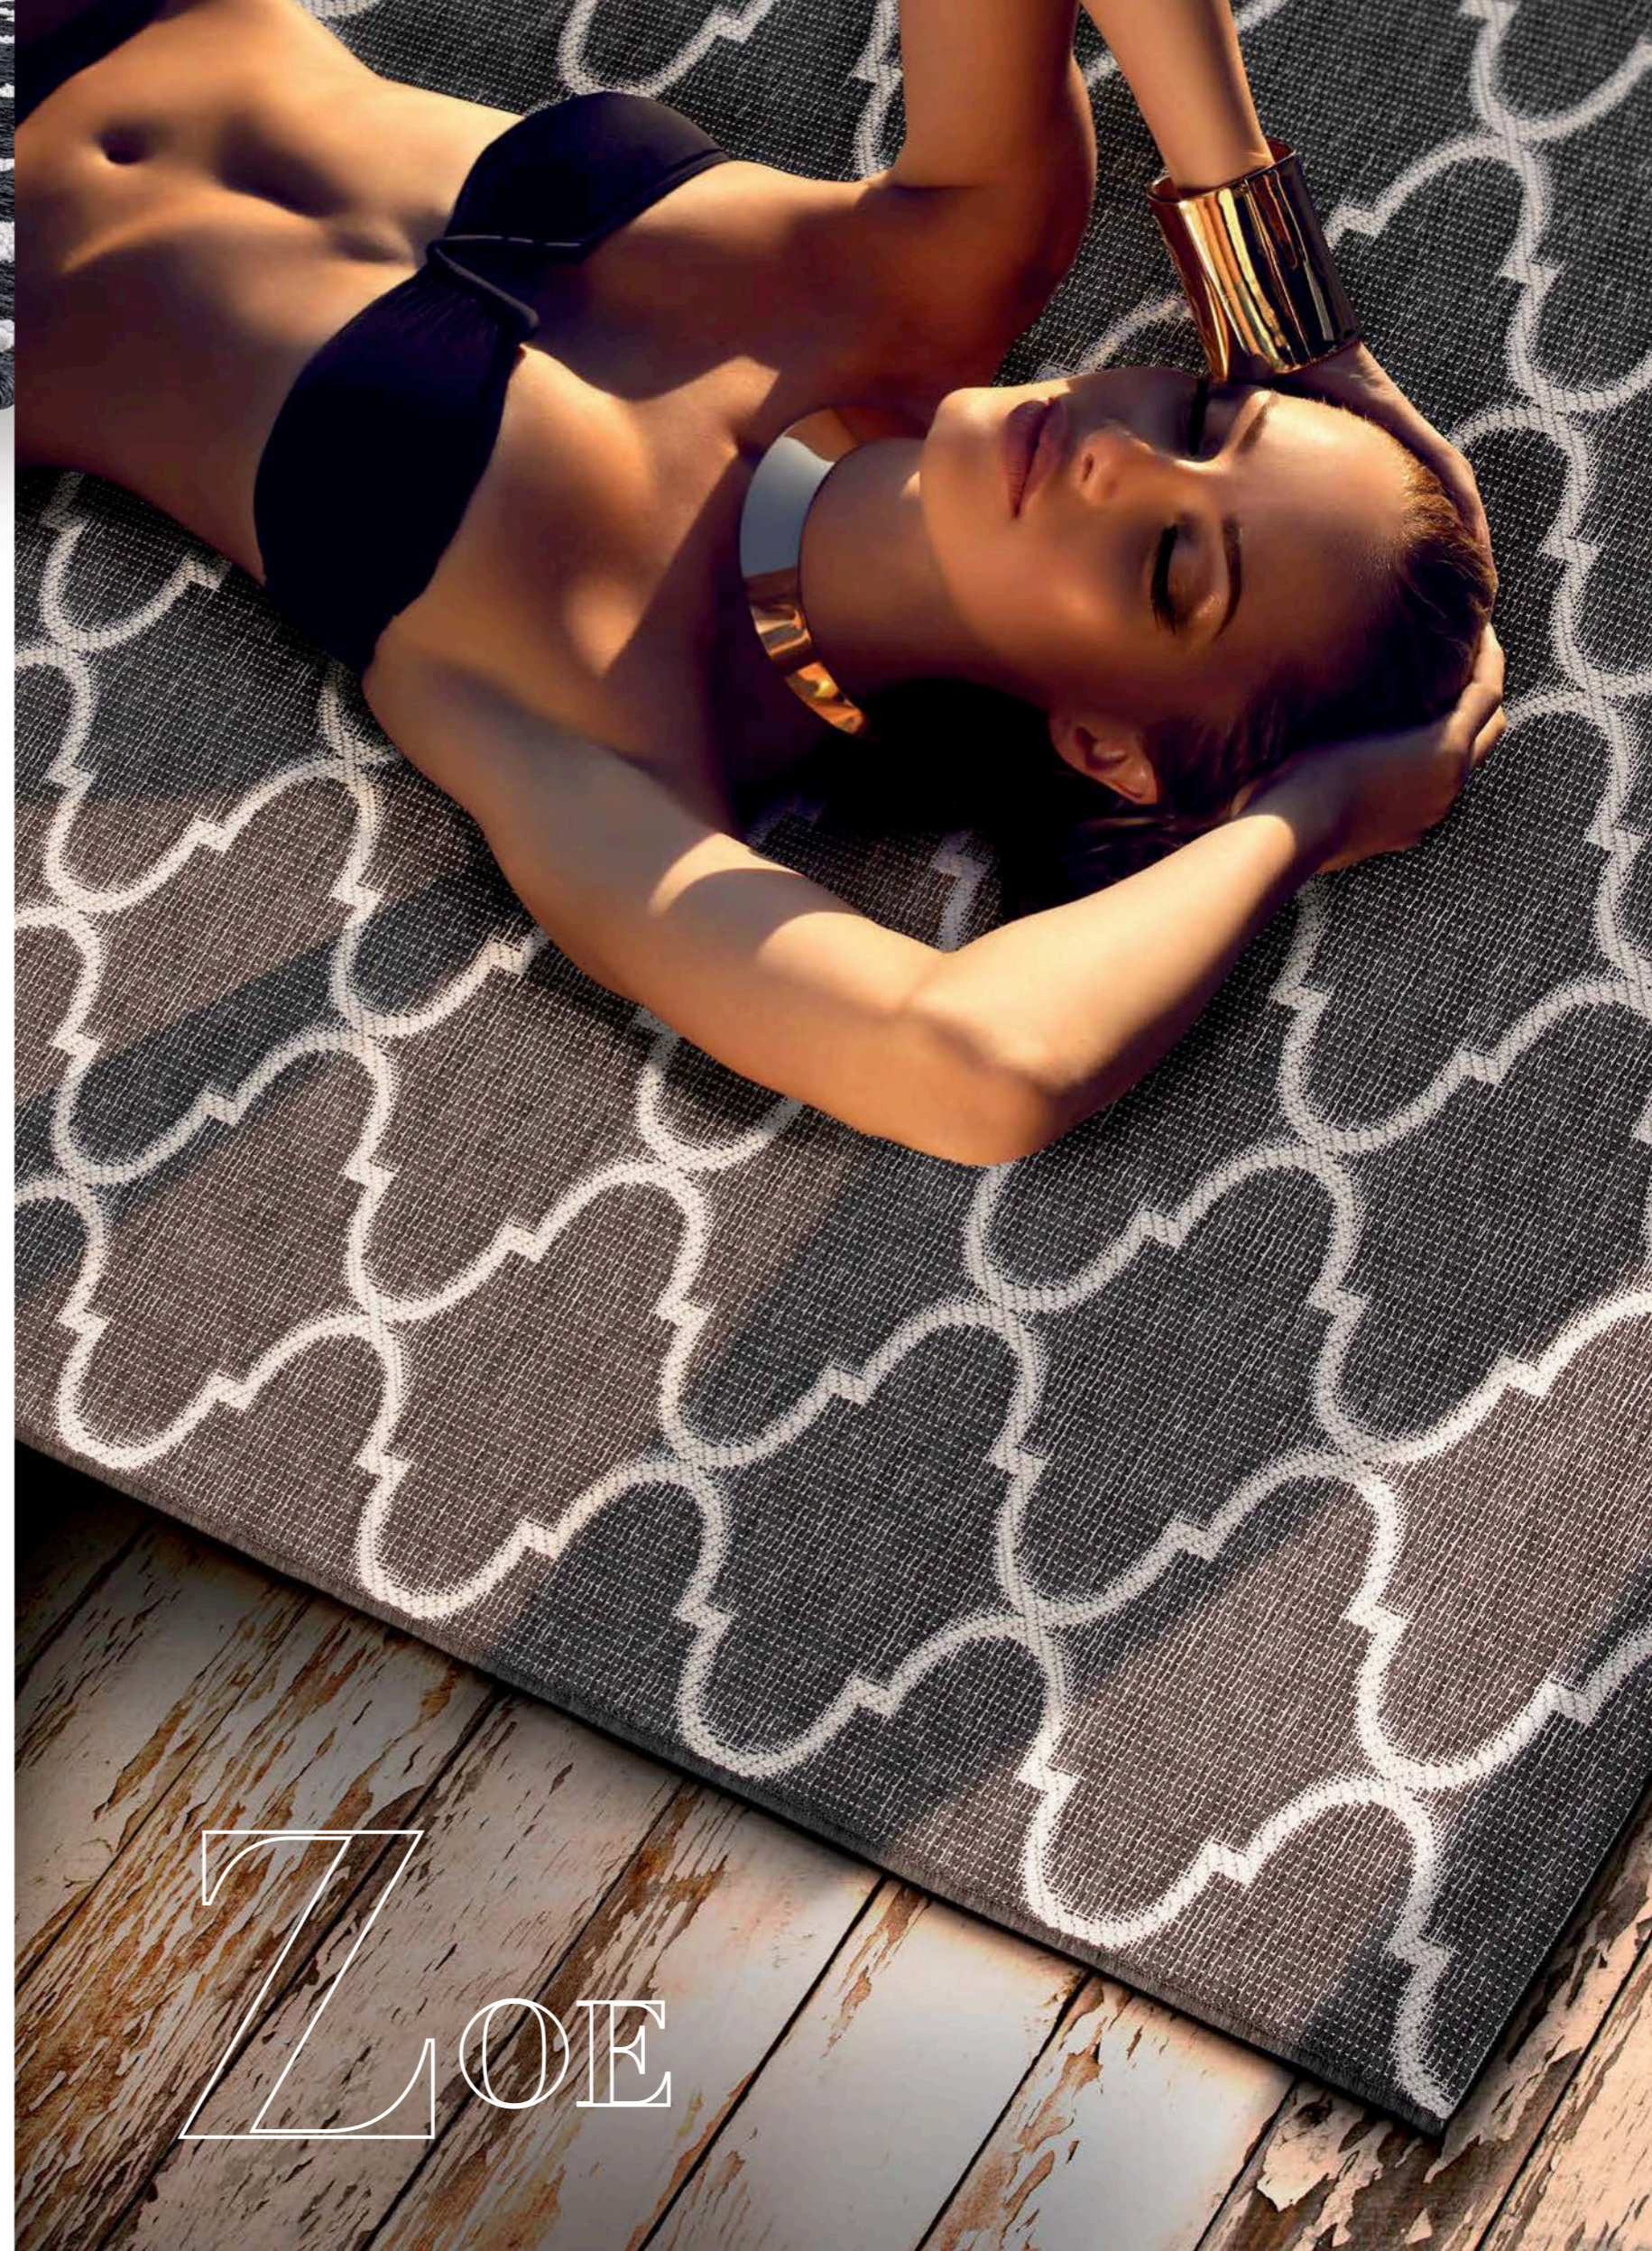

Tappeto outdoor/indoor.

Outdoor/indoor carpet.

ZOE

Zoe 6985/E518

Zoe 6985/E515

Zoe 6359/E644

ZOE

130 x 190
155 x 230
195 x 290
235 x 330