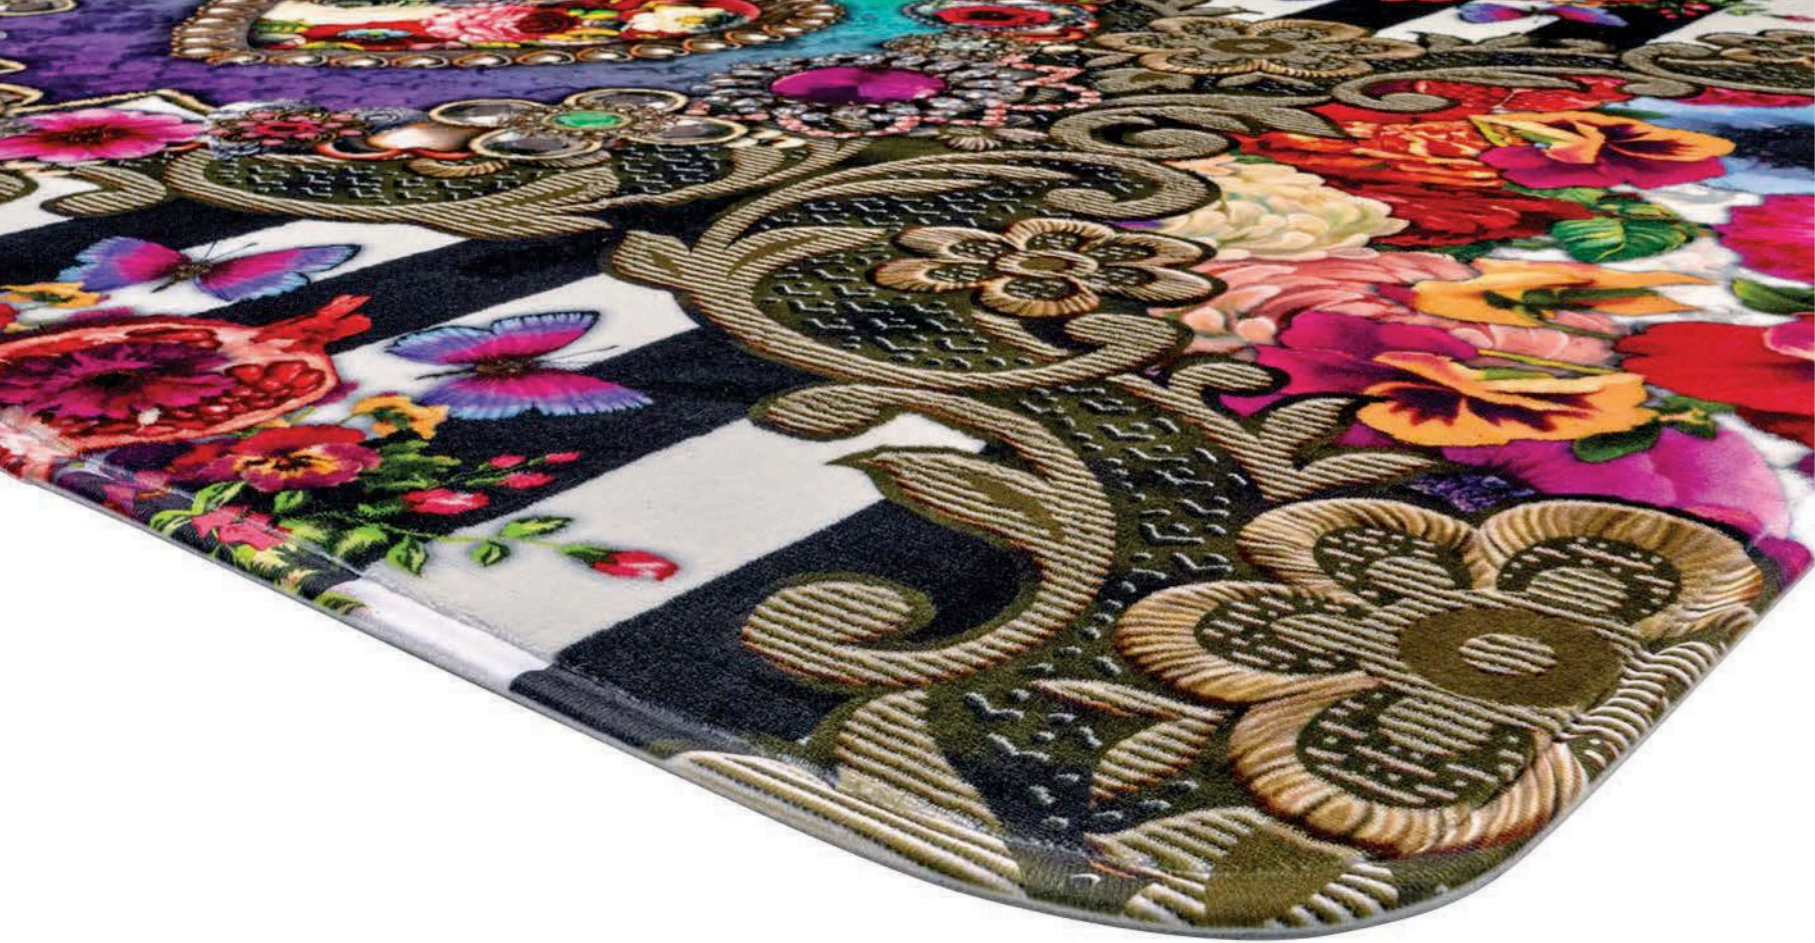

MELLIMELLO

130 x 190
Polipropilene 100%
gr 1300/mq ca.
Polypropylene 100%
gr 1300/sq. mt

Tappeto con felpa velours e backing
in feltro antiscivolo.

*Carpet with velours pile and felt
backing with dots.*