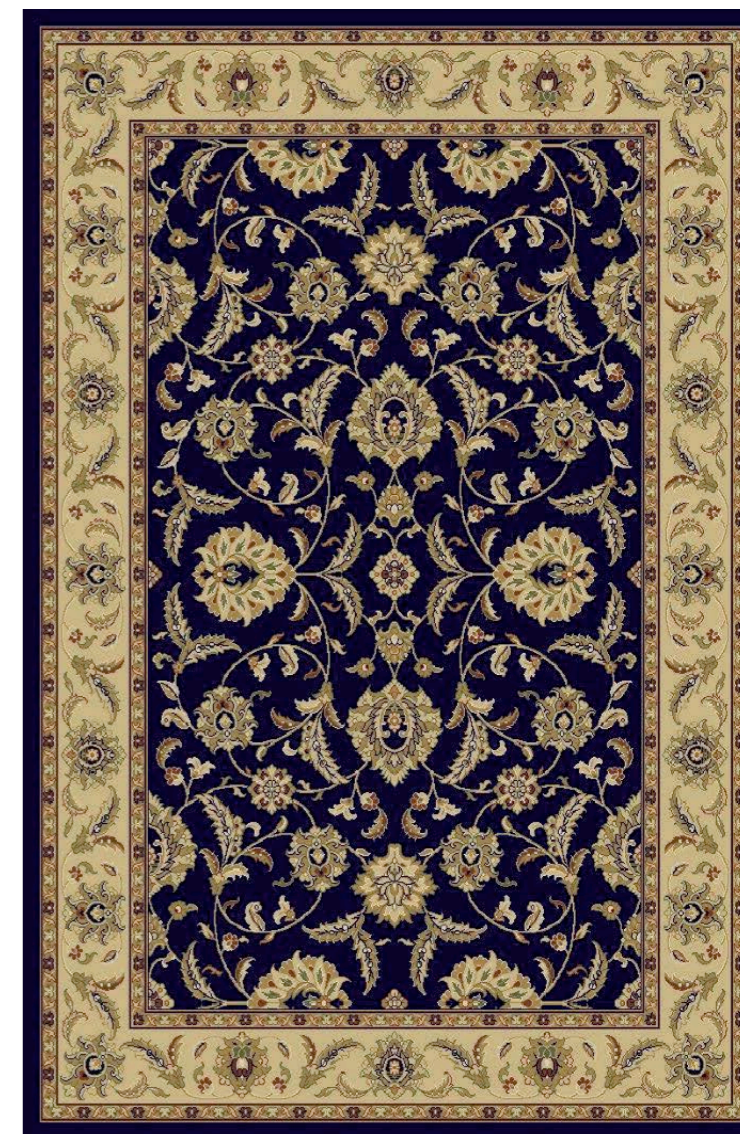

Tappeto senza frangia e con risvolto alle testate.

Carpet without fringes and with flapped heads.

Jamal 1520/C78 B