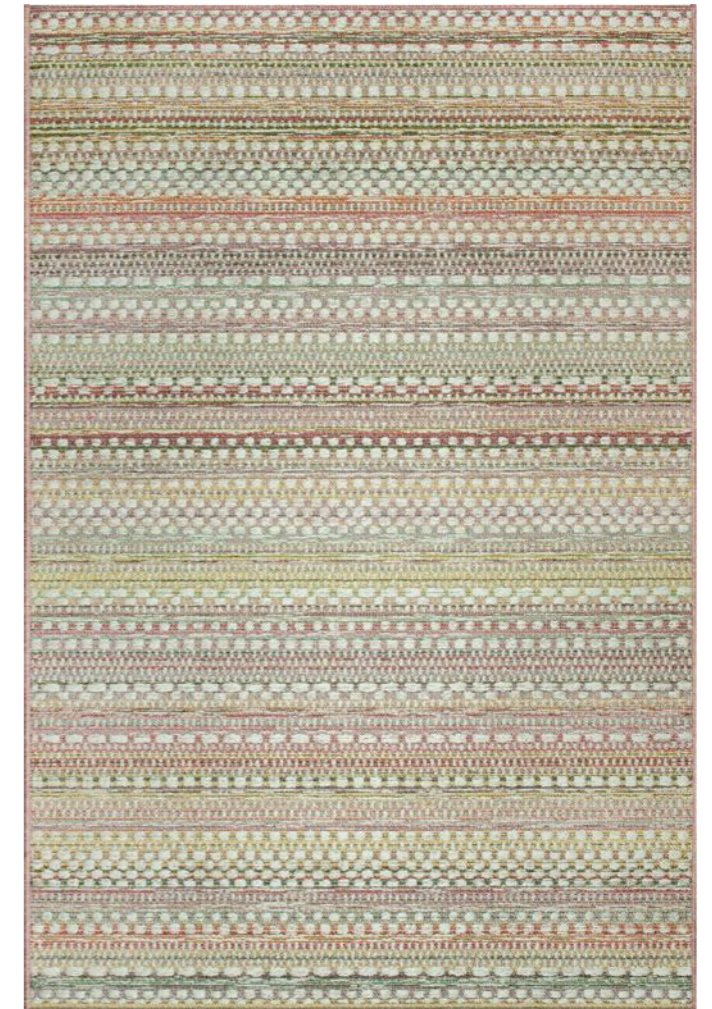

Outdoor/indoor carpet washable in water.

Brighton 98185/3005/96

BRIGHTON

160 x 230
200 x 290
Poliepropilene HEAT-SET 100%
gr 1400/mq ca.
Polypropylene HEAT-SET 100%
gr 1400/sq. mt

Brighton 98570/2011/96

Brighton 98570/9008/99