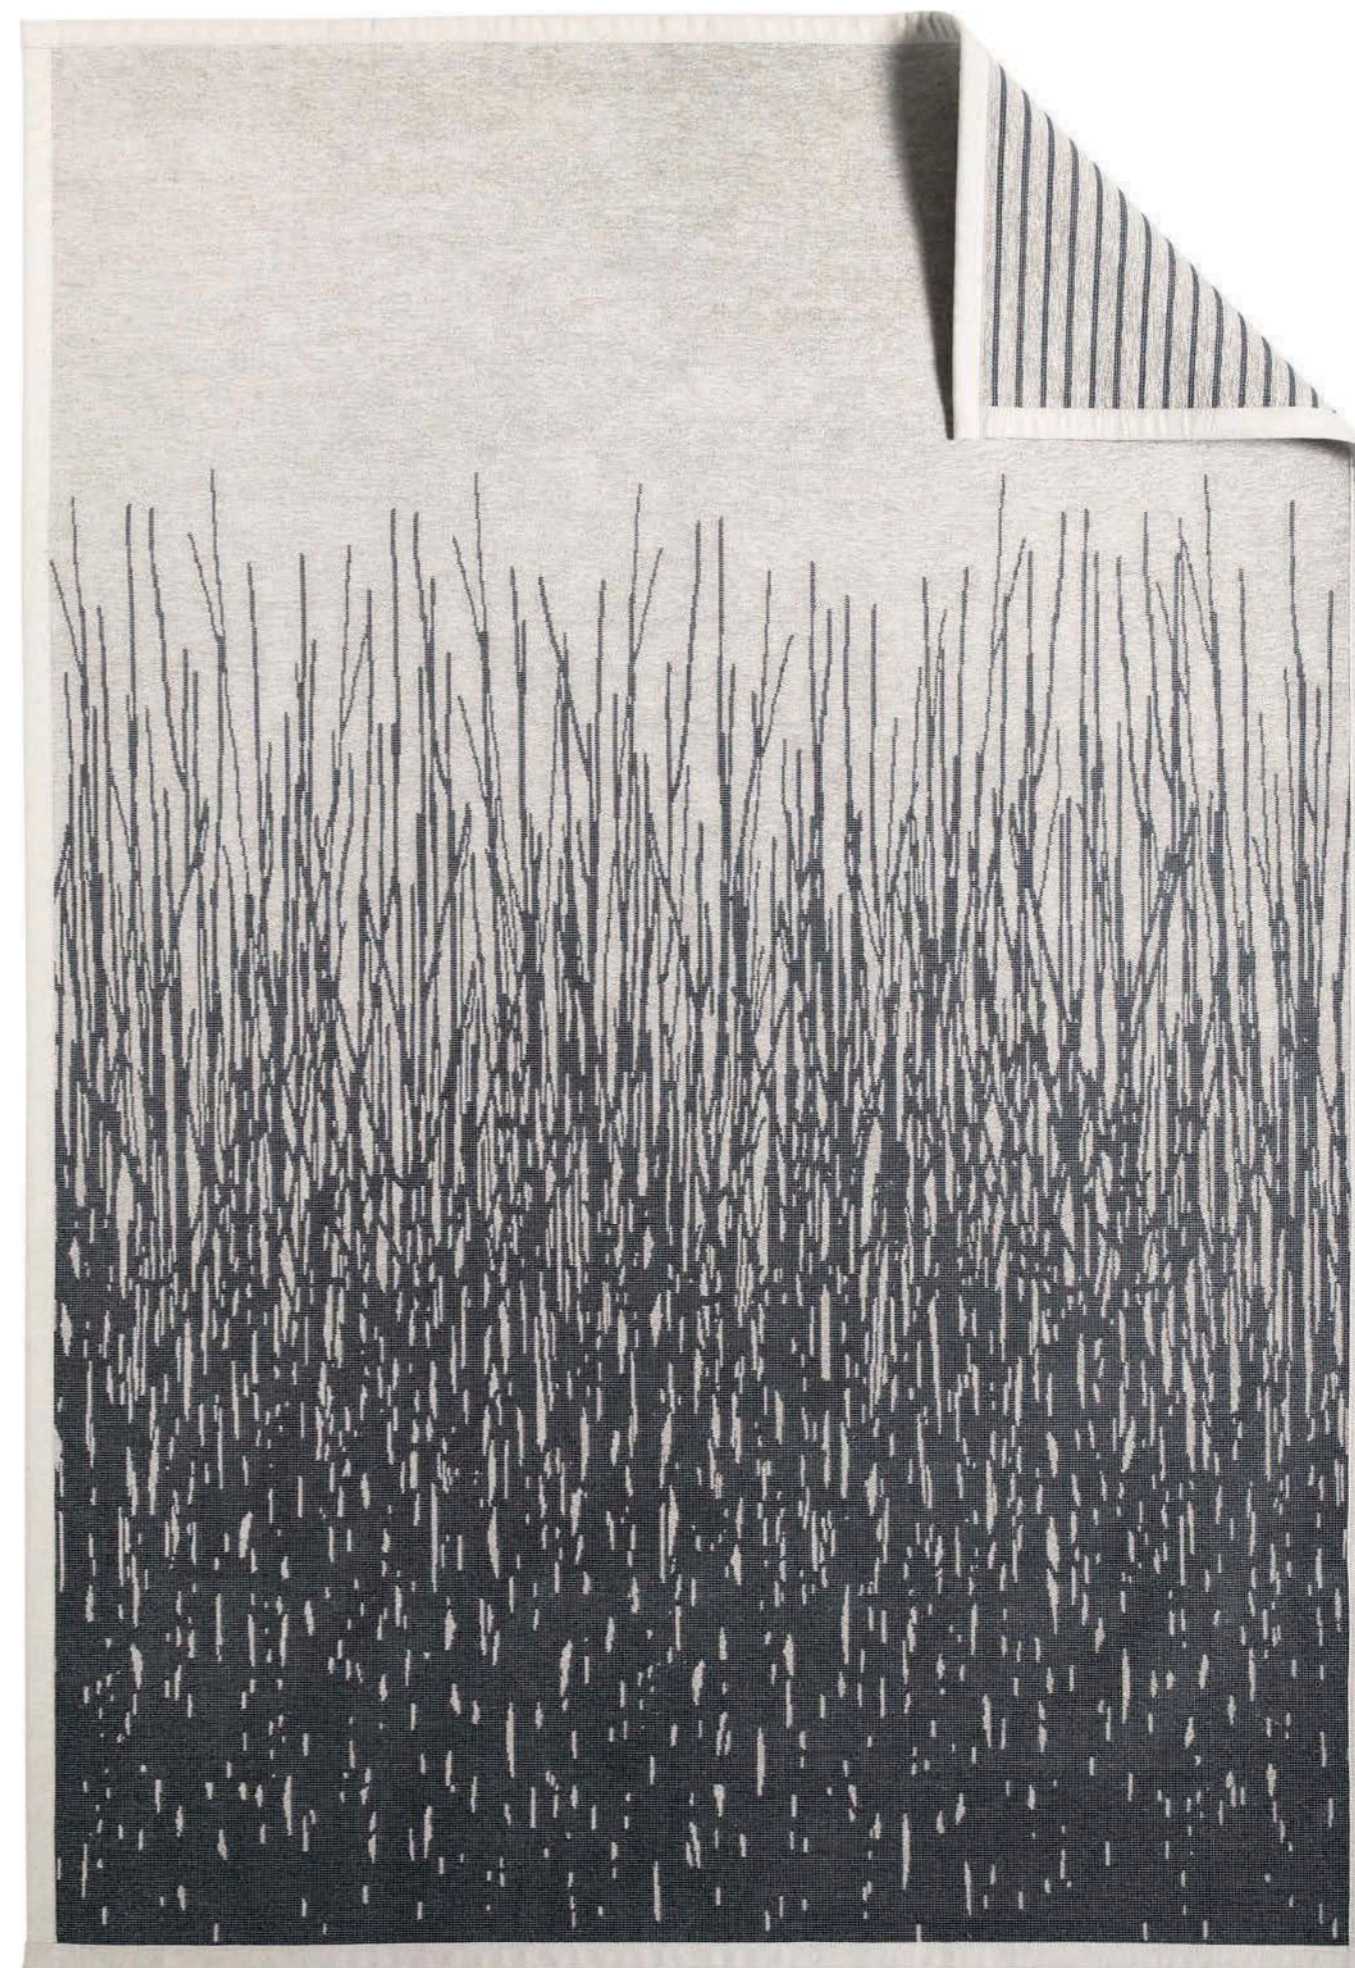

Magia 3007 Beige