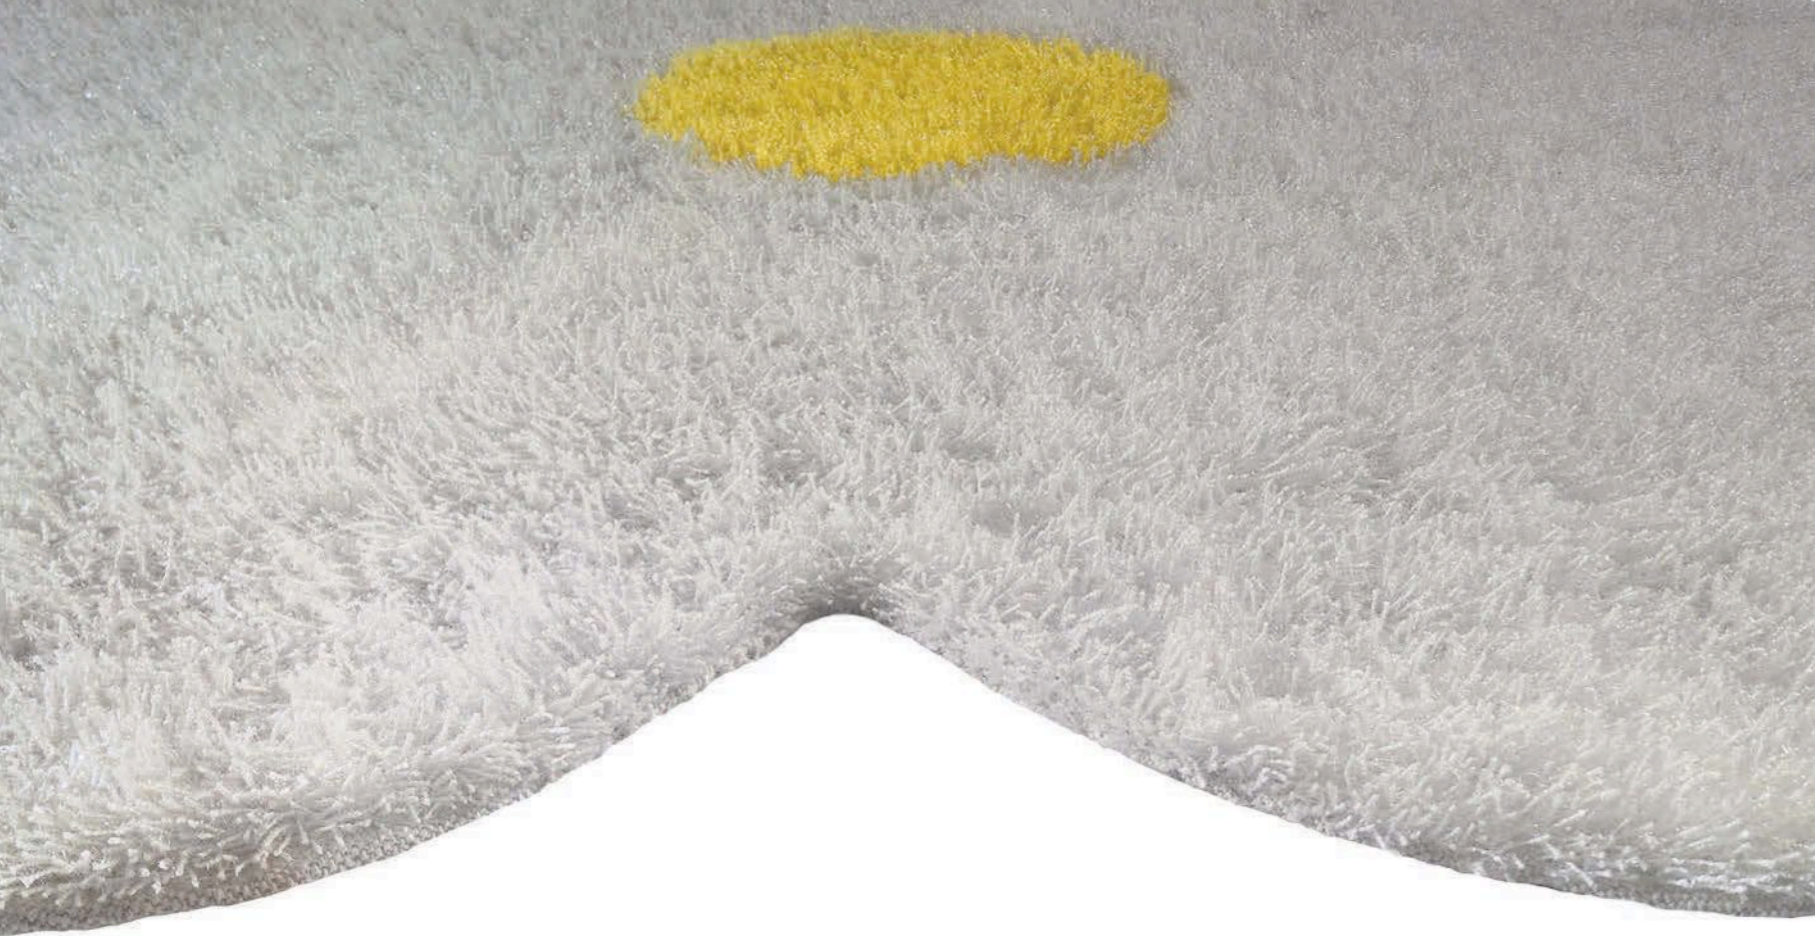

Daisy Butterfly Orange