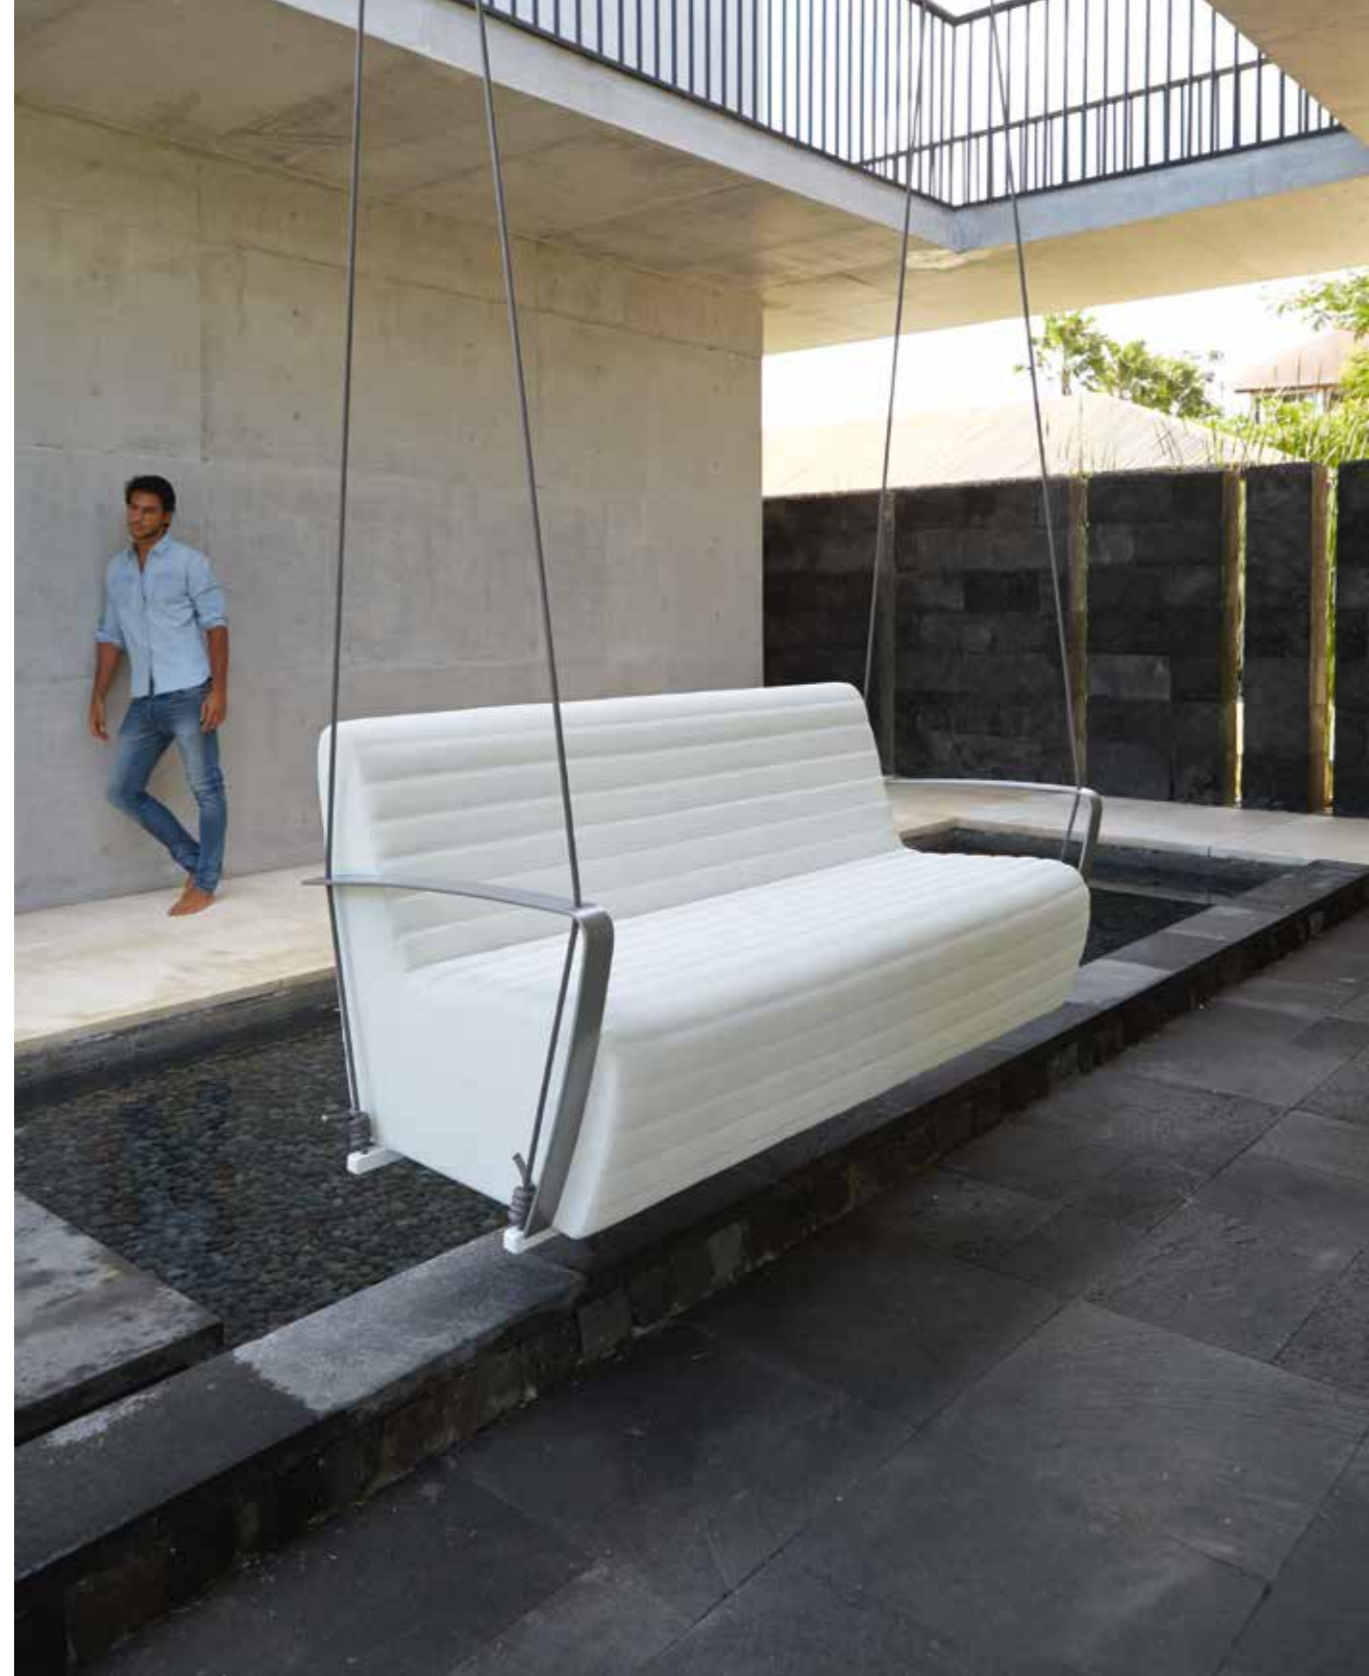

WHEREVER YOU ARE

Detalle lateral del columpio Axis
Side detail hanging Axis

HANGING AXIS OCCASIONAL

113

AXIS VASCO 3030 / WHITE MATT

22971
Sillón / Armchair
Fauteuil / Кресло
20,85 kg. / 0,56 m³ / 780 pts

82