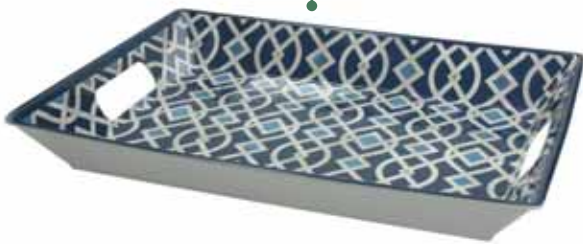

# GOURMET

VASSOI

---

MELAMINA

---

Cottage vassoio cm 50x37  
cod. S49VS502522

Hampton vassoio cm 50x37  
cod. S49VS502518

Tile gray vassoio cm 50x37  
cod. S49VS502521