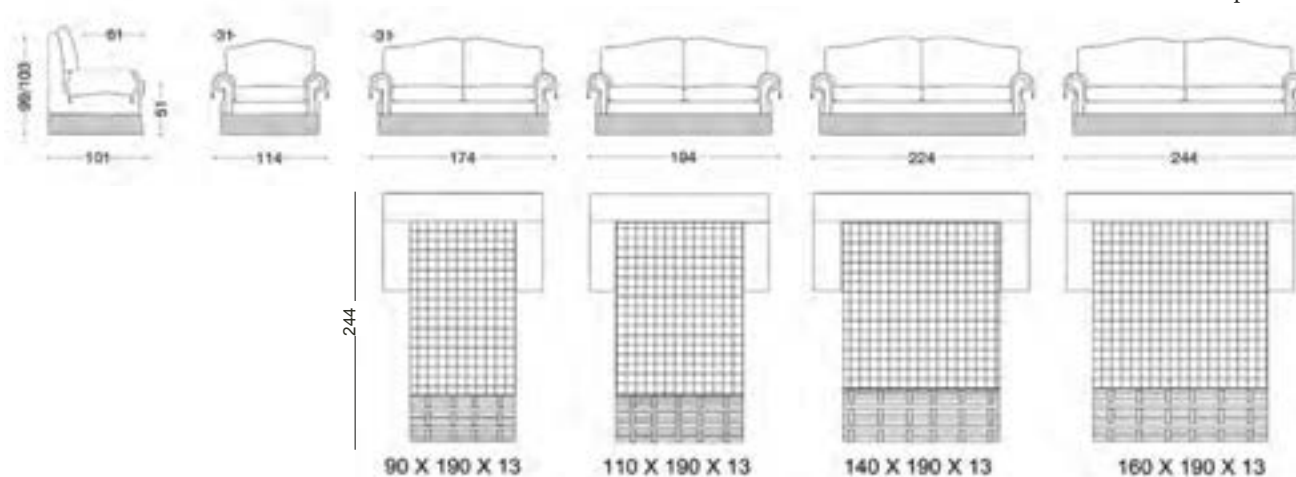

VERSIONS: armchair, 2-seater sofa, 2 1/2-seater sofa, 3-seater sofa, 3 1/2-seater sofa. The 2-seater sofa, 2 1/2-seater sofa, 3-seater sofa and 3 1/2 seater sofa available in bed version with electrowelded frame and polyurethane mattress of 13 cm. STRUCTURE: in wood and by-products, high resistant strength woven elastic belts. In the version without bed, the seat support can be with helicoidal springs (additional cost). PADDING: expanded polyurethane of differentiated densities and qualities, polyester fibre. On request: is possible choose the padding (additional cost). CHARACTERISTICS: fringe as photo and armcover included.

ВАРИАНТЫ: кресло, диван 2-х, 2 1/2, 3-х, 3 1/2 местный. Диваны 2-х, 2 1/2, 3-х, 3 1/2 местные могут быть укомплектованы раскладным механизмом с металлической решеткой и полиуретановым матрасом 13 см. СТРУКТУРА: дерево и его производные, перекрещенные эластичные ремни высокой прочности. По запросу каркас дивана может быть укомплектован спиральными пружинами (за дополнительную плату) только в версии без раскладного механизма. НАБИВКА: по умолчанию полиуретан средней жесткости (gomma), полистероловые волокна. По запросу можно изменить тип наполнения подушек сидения (за дополнительную плату). ХАРАКТЕРИСТИКИ: по умолчанию бахромчатая юбка «frangia» (как на фото); накладки на подлокотники.