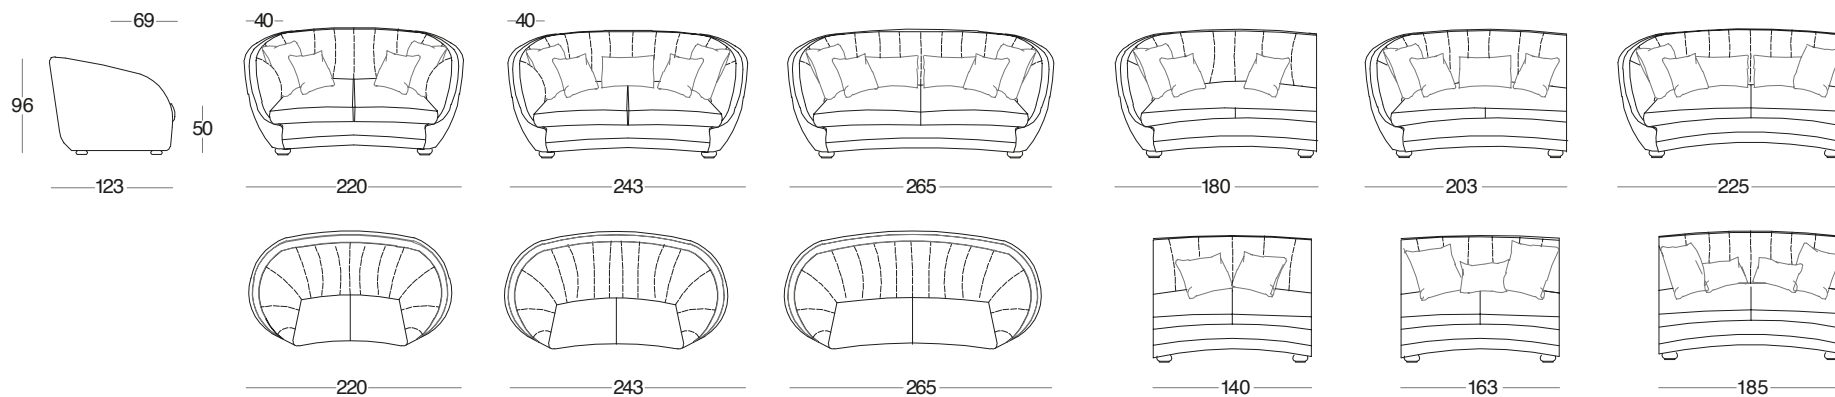

VERSIONS: 2-seater sofa, 2 1/2-seater sofa, 3-seater sofa and modular versions. STRUCTURE: in wood and by-products, high resistant strength woven elastic belts. In the version without bed, the seat support can be with helicoidal springs (additional cost). PADDING: expanded polyurethane of differentiated densities and qualities, polyester fibre. On request: is possible choose the padding (additional cost). CHARACTERISTICS: goose feather pillows included; visible legs and edge with border included.

ВАРИАНТЫ: диван 2-х, 2 1/2, 3-х местный, модульные композиции. СТРУКТУРА: дерево и его производные, перекрещенные эластичные ремни высокой прочности. По запросу каркас дивана может быть укомплектован спиральными пружинами (за дополнительную плату). НАБИВКА: по умолчанию полиуретан средней жесткости (gomma), полистероловые волокна. По запросу можно изменить тип наполнения подушек сидения (за дополнительную плату). ХАРАКТЕРИСТИКИ: по умолчанию декоративные подушки из гусиного пуха; серийные видимые ножки; отделка «bordin».