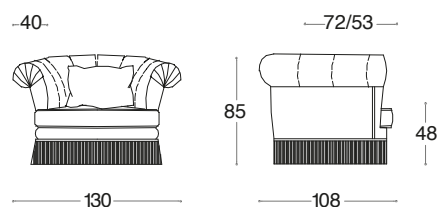

Pasofini

VERSIONI: poltrona, divano 2 posti, 2 posti e mezzo e 3 posti. STRUTTURA: legno e suoi derivati, cinghie elastiche incrociate ad alta resistenza. Su richiesta, il supporto della seduta può essere fornito con molle elicoidali con costo aggiuntivo. IMBOTTITURA: in poliuretano espanso a quote e qualità differenziate, fibre poliestere. Su richiesta, è possibile personalizzare l'imbottitura con eventuali costi aggiuntivi. CARATTERISTICHE: con frangia come foto e cuscinetti in piuma d'oca di serie.

VERSIONS: armchair, 2-seater sofa, 2 1/2-seater sofa, 3-seater sofa. STRUCTURE: in wood and by-products, high resistant strength woven elastic belts. On request, the seat support can be with helicoidal springs (additional cost). PADDING: expanded polyurethane of differentiated densities and qualities, polyester fibre. On request: is possible choose the padding (additional cost). CHARACTERISTICS: fringe as photo and goose feather pillows included.

ВАРИАНТЫ: кресло, диван 2-х, 2 1/2, 3-х местный. СТРУКТУРА: дерево и его производные, перекрещенные эластичные ремни высокой прочности. По запросу каркас дивана может быть укомплектован спиральными пружинами (за дополнительную плату) только в версии без раскладного механизма. НАБИВКА: по умолчанию полиуретан средней жесткости (gomma), полистероловые волокна. По запросу можно изменить тип наполнения подушек сидения (за дополнительную плату). ХАРАКТЕРИСТИКИ: по умолчанию декоративные подушки из гусиного пуха; бахромчатая юбка «frangia».