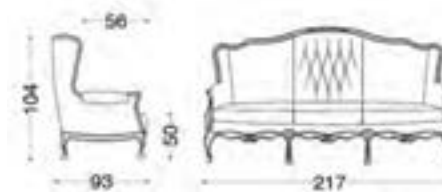

Cellini

VERSIONI: poltrona, divano 2 posti e 3 posti.
STRUTTURA: legno e suoi derivati, cinghie elastiche incrociate ad alta resistenza. IMBOTTITURA: in poliuretano espanso a quote e qualità differenziate, fibre poliestere. Su richiesta, è possibile personalizzare l'imbottitura con eventuali costi aggiuntivi.
CARATTERISTICHE: la finitura della struttura in legno a vista è disponibile nei colori a catalogo.

VERSIONS: armchair, 2-seater sofa and 3 seater sofa.
STRUCTURE: in wood and by-products, high resistant strength woven elastic belts. PADDING: expanded polyurethane of differentiated densities and qualities, polyester fibre. On request: is possible choose the padding (additional cost). CHARACTERISTICS: wood finishing is available in different colors in the catalog.

ВАРИАНТЫ: кресло, диван 2-х, 3-х местный.
СТРУКТУРА: дерево и его производные, перекрещенные эластичные ремни высокой прочности. НАБИВКА: по умолчанию полиуретан средней жесткости (gomma), полистероловые волокна. По запросу можно изменить тип наполнения подушек сидения (за дополнительную плату). ХАРАКТЕРИСТИКИ: окраска деревянного каркаса в серийных отделках.