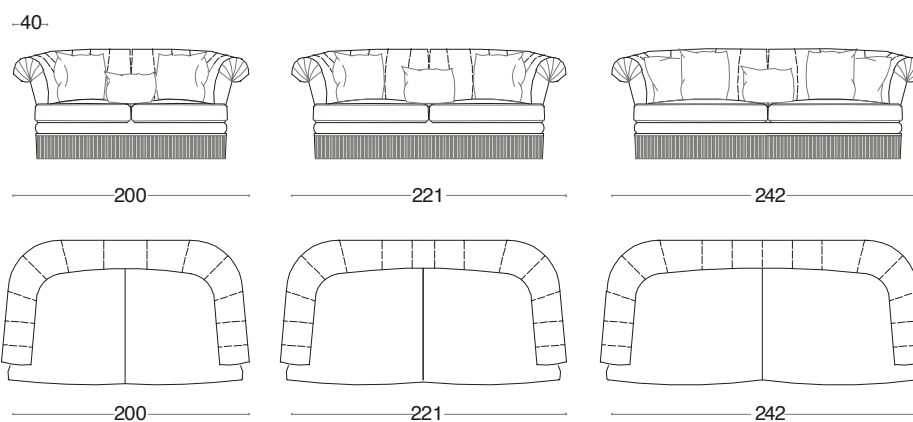

Pasofini

VERSIONI: poltrona, divano 2 posti, 2 posti e mezzo e 3 posti. STRUTTURA: legno e suoi derivati, cinghie elastiche incrociate ad alta resistenza. Su richiesta, il supporto della seduta può essere fornito con molle elicoidali con costo aggiuntivo. IMBOTTITURA: in poliuretano espanso a quote e qualità differenziate, fibre poliestere. Su richiesta, è possibile personalizzare l'imbottitura con eventuali costi aggiuntivi. CARATTERISTICHE: con frangia come foto e cuscinetti in piuma d'oca di serie.

VERSIONS: armchair, 2-seater sofa, 2 1/2-seater sofa, 3-seater sofa. STRUCTURE: in wood and by-products, high resistant strength woven elastic belts. On request, the seat support can be with helicoidal springs (additional cost). PADDING: expanded polyurethane of differentiated densities and qualities, polyester fibre. On request: is possible choose the padding (additional cost). CHARACTERISTICS: fringe as photo and goose feather pillows included.

ВАРИАНТЫ: кресло, диван 2-х, 2 1/2, 3-х местный. СТРУКТУРА: дерево и его производные, перекрещенные эластичные ремни высокой прочности. По запросу каркас дивана может быть укомплектован спиральными пружинами (за дополнительную плату) только в версии без раскладного механизма. НАБИВКА: по умолчанию полиуретан средней жесткости (gomma), полистероловые волокна. По запросу можно изменить тип наполнения подушек сидения (за дополнительную плату). ХАРАКТЕРИСТИКИ: по умолчанию декоративные подушки из гусиного пуха; бахромчатая юбка «frangia».