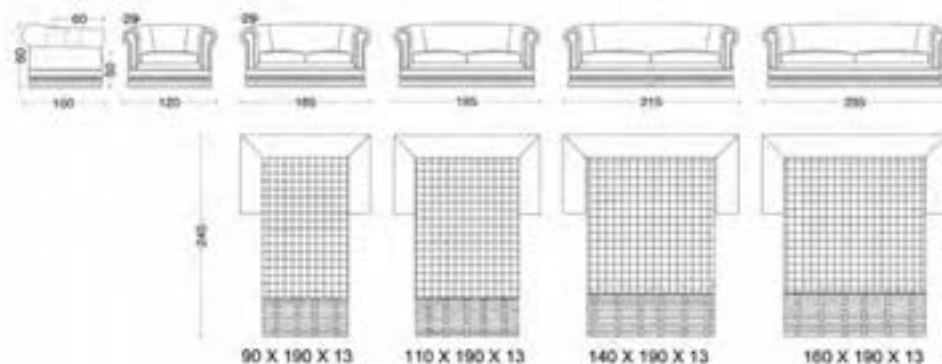

VERSIONS: armchair, 2-seater sofa, 2 1/2-seater sofa, 3-seater sofa and 3 1/2 seater sofa. The 2-seater sofa, 2 1/2-seater sofa, 3-seater sofa and 3 1/2 seater sofa is available in bed version with electrowelded frame and polyurethane mattress of 13 cm. STRUCTURE: in wood and by-products, high resistant strength woven elastic belts. In the version without bed, the seat support can be with helicoidal springs (additional cost). PADDING: expanded polyurethane of differentiated densities and qualities, polyester fibre. On request: is possible choose the padding (additional cost). CHARACTERISTICS: with fringe as photo, edge with cordone rope included.

ВАРИАНТЫ: кресло, диван 2-х, 2 1/2, 3-х, 3 1/2 местный. Диваны 2-х, 2 1/2, 3-х, 3 1/2 местные могут быть укомплектованы раскладным механизмом с металлической решеткой и полиуретановым матрасом 13 см. СТРУКТУРА: дерево и его производные, перекрещенные эластичные ремни высокой прочности. По запросу каркас дивана может быть укомплектован спиральными пружинами (за дополнительную плату) только в версии без раскладного механизма. НАБИВКА: по умолчанию полиуретан средней жесткости (gomma), полистероловые волокна. По запросу можно изменить тип наполнения подушек сидения (за дополнительную плату). ХАРАКТЕРИСТИКИ: бахромчатая юбка «frangia incrociata» (как на фото); отделка каркаса «cordone», отделка подушек сидения «bordino».