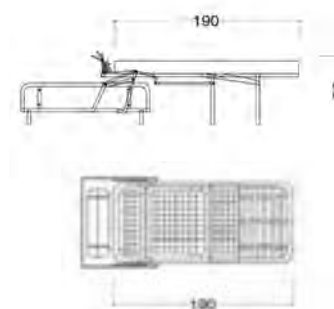

VERSIONS: armchair, 2-seater sofa, 2 1/2-seater sofa, 3-seater sofa, 3 1/2-seater sofa. The 2-seater sofa, 2 1/2-seater sofa, 3-seater sofa and 3 1/2 seater sofa available in bed version with electrowelded frame and polyurethane mattress of 13 cm. STRUCTURE: in wood and by-products, high resistant strength woven elastic belts. In the version without bed, the seat support can be with helicoidal springs (additional cost). PADDING: expanded polyurethane of differentiated densities and qualities, polyester fibre. On request: is possible choose the padding (additional cost). CHARACTERISTICS: fringe as photo and armcover included.

ВАРИАНТЫ: кресло, диван 2-х, 2 1/2, 3-х, 3 1/2 местный. Диваны 2-х, 2 1/2, 3-х, 3 1/2 местные могут быть укомплектованы раскладным механизмом с металлической решеткой и полиуретановым матрасом 13 см. СТРУКТУРА: дерево и его производные, перекрещенные эластичные ремни высокой прочности. По запросу каркас дивана может быть укомплектован спиральными пружинами (за дополнительную плату) только в версии без раскладного механизма. НАБИВКА: по умолчанию полиуретан средней жесткости (gomma), полистероловые волокна. По запросу можно изменить тип наполнения подушек сидения (за дополнительную плату). ХАРАКТЕРИСТИКИ: по умолчанию бахромчатая юбка «frangia» (как на фото); накладки на подлокотники.