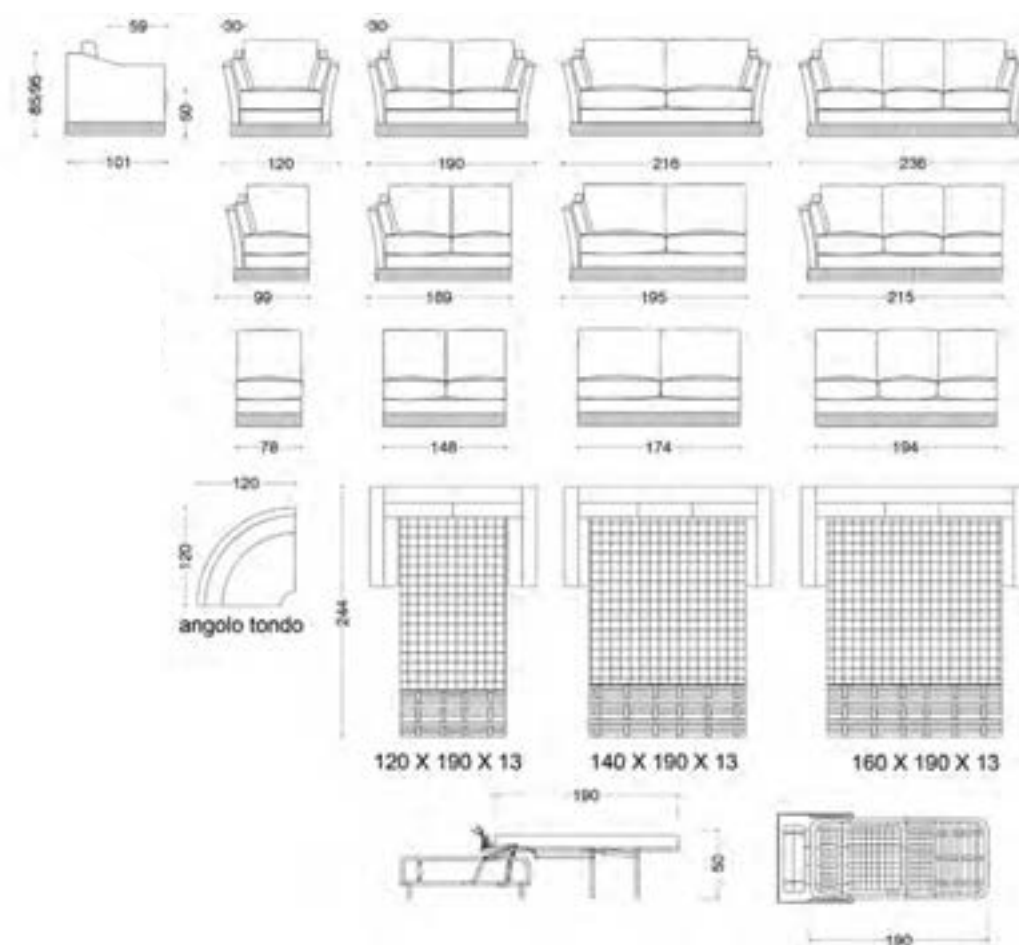

Quasimodo

VERSIONI: poltrona, divano 2 posti, 2 posti e mezzo e 3 posti e versioni componibili con angolo tondo. Il divano 2 posti, 2 posti e mezzo e 3 posti è disponibile nella versione letto con rete elettrosaldata e materasso in fibra poliuretana h. 13 cm. STRUTTURA: legno e suoi derivati, cinghie elastiche incrociate ad alta resistenza. Nelle versioni senza letto, il supporto della seduta può essere fornito con molle elicoidali con costo aggiuntivo. IMBOTTITURA: in poliuretano espanso a quote e qualità differenziate, fibre poliestere. Su richiesta, è possibile personalizzare l'imbottitura con eventuali costi aggiuntivi. CARATTERISTICHE: profili con bordino mentre i cuscini seduta sono rifiniti con cordone in passamaneria, tutto di serie; disponibile con frangia come foto, oppure su richiesta, con balza o piedi a vista.

VERSIONS: armchair, 2-seater sofa, 2 1/2-seater sofa, 3-seater sofa and sectional version with rounded corner. The 2-seater sofa, 2 1/2-seater sofa, 3-seater sofa is available in bed version with electrowelded frame and polyurethane mattress of 13 cm. STRUCTURE: in wood and by-products, high resistant strength woven elastic belts. In the version without bed, the seat support can be with helicoidal springs (additional cost). PADDING: expanded polyurethane of differentiated densities and qualities, polyester fibre. On request: is possible choose the padding (additional cost). CHARACTERISTICS: as photo all included; available with fringe as photo, or on request, with volant or visible legs.

ВАРИАНТЫ: кресло, диван 2-х, 2 ½, 3-х местный, модульные композиции с закругленным углом. Диваны 2-х, 2 ½, 3-х местные могут быть укомплектованы раскладным механизмом с металлической решеткой и полиуретановым матрасом 13 см. СТРУКТУРА: дерево и его производные, перекрещенные эластичные ремни высокой прочности. По запросу каркас дивана может быть укомплектован спиральными пружинами (за дополнительную плату) только в версии без раскладного механизма. НАБИВКА: по умолчанию полиуретан средней жесткости (gomma), полистероловые волокна. По запросу можно изменить тип наполнения подушек сидения (за дополнительную плату). ХАРАКТЕРИСТИКИ: по умолчанию отделка «bordino», подушки сидения в отделке «cordone»; бахромчатая юбка «frangia» (как на фото) или по запросу видимые ножки / декоративная юбка.