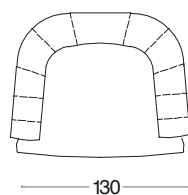

Pasofini

VERSIONI: poltrona, divano 2 posti, 2 posti e mezzo e 3 posti. STRUTTURA: legno e suoi derivati, cinghie elastiche incrociate ad alta resistenza. Su richiesta, il supporto della seduta può essere fornito con molle elicoidali con costo aggiuntivo. IMBOTTITURA: in poliuretano espanso a quote e qualità differenziate, fibre poliestere. Su richiesta, è possibile personalizzare l'imbottitura con eventuali costi aggiuntivi. CARATTERISTICHE: con frangia come foto e cuscinetti in piuma d'oca di serie.

VERSIONS: armchair, 2-seater sofa, 2 1/2-seater sofa, 3-seater sofa. STRUCTURE: in wood and by-products, high resistant strength woven elastic belts. On request, the seat support can be with helicoidal springs (additional cost). PADDING: expanded polyurethane of differentiated densities and qualities, polyester fibre. On request: is possible choose the padding (additional cost). CHARACTERISTICS: fringe as photo and goose feather pillows included.

ВАРИАНТЫ: кресло, диван 2-х, 2 1/2, 3-х местный. СТРУКТУРА: дерево и его производные, перекрещенные эластичные ремни высокой прочности. По запросу каркас дивана может быть укомплектован спиральными пружинами (за дополнительную плату) только в версии без раскладного механизма. НАБИВКА: по умолчанию полиуретан средней жесткости (gomma), полистероловые волокна. По запросу можно изменить тип наполнения подушек сидения (за дополнительную плату). ХАРАКТЕРИСТИКИ: по умолчанию декоративные подушки из гусиного пуха; бахромчатая юбка «frangia».