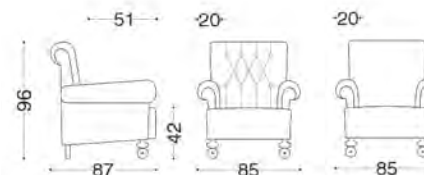

Asara

VERSIONI: poltrona liscia e poltrona capitonnè. STRUTTURA: legno e suoi derivati, cinghie elastiche incrociate ad alta resistenza. IMBOTTITURA: in poliuretano espanso a quote e qualità differenziate, fibre poliestere. CARATTERISTICHE: piedi a vista con ruote di serie; profili con bordino di serie.

VERSIONS: armchair with or without capitonnè. STRUCTURE: in wood and by-products, high resistant strength woven elastic belts. PADDING: expanded polyurethane of differentiated densities and qualities, polyester fibre. CHARACTERISTICS: visible legs with wheels included; edge with border included.

ВАРИАНТЫ: кресло с гладкой спинкой, кресло с прошивкой капитоне. СТРУКТУРА: дерево и его производные, перекрещенные эластичные ремни высокой прочности. НАБИВКА: по умолчанию полиуретан средней жесткости (gomma), полистероловые волокна. ХАРАКТЕРИСТИКИ: по умолчанию видимые ножки с колесами; отделка «bordino».