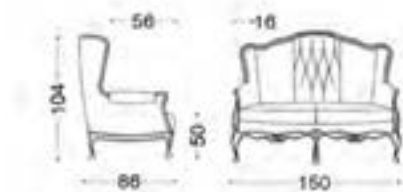

Cellini

VERSIONI: poltrona, divano 2 posti e 3 posti.
STRUTTURA: legno e suoi derivati, cinghie elastiche incrociate ad alta resistenza. IMBOTTITURA: in poliuretano espanso a quote e qualità differenziate, fibre poliestere. Su richiesta, è possibile personalizzare l'imbottitura con eventuali costi aggiuntivi.
CARATTERISTICHE: la finitura della struttura in legno a vista è disponibile nei colori a catalogo.

VERSIONS: armchair, 2-seater sofa and 3 seater sofa.
STRUCTURE: in wood and by-products, high resistant strength woven elastic belts. PADDING: expanded polyurethane of differentiated densities and qualities, polyester fibre. On request: is possible choose the padding (additional cost). CHARACTERISTICS: wood finishing is available in different colors in the catalog.

ВАРИАНТЫ: кресло, диван 2-х, 3-х местный.
СТРУКТУРА: дерево и его производные, перекрещенные эластичные ремни высокой прочности. НАБИВКА: по умолчанию полиуретан средней жесткости (gomma), полистероловые волокна. По запросу можно изменить тип наполнения подушек сидения (за дополнительную плату). ХАРАКТЕРИСТИКИ: окраска деревянного каркаса в серийных отделках.