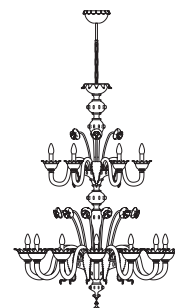

Lighting collection made in Murano in Classic style.
Available in crystal, crystal/gold and all gold finishing.

Gritti 6L tutto oro

GRITTI

Gritti lampadario 12L
Ø 110 cm - H 100 cm
12 x E14 40W

Gritti lampadario 16L
Ø 190 cm - H 100 cm
16 x E14 40W