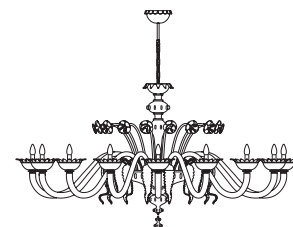

Lighting collection made in Murano in Classic style.
Available in crystal, crystal/gold and all gold finishing.

Gritti 6L tutto oro

GRITTI

Gritti lampadario 12L
Ø 110 cm - H 100 cm
12 x E14 40W

Gritti lampadario 16L
Ø 190 cm - H 100 cm
16 x E14 40W