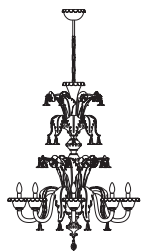

MAXIM

Maxim lampadario 8L
Ø 90 cm - H 115 cm
8 x E14 40W