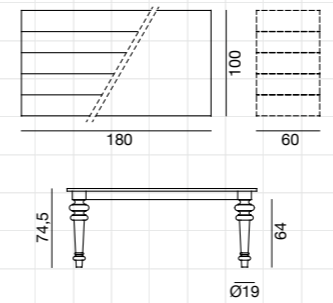

Stuhl, Gestell aus Nussbaum oder Eiche. Lieferbare Holz Ausführungen: amerikanisches Nussbaum / Eiche natur lasiert; Eiche weiß, grau, schieferblau, schwarz lackiert. Auf Wunsch Sitzkissen aus Polyurethanschaum.

Chaise, structure en noyer ou chêne. Finitions du bois disponibles: noyer américain / chêne vernis naturel; chêne laqué blanc, gris, bleu ardoise, noir. Galette optionnelle en mousse polyuréthane.

p. 52-53

Poltroncina, struttura in noce o rovere. Finiture legno disponibili: noce Canaletto / rovere verniciati naturale; rovere laccato bianco, grigio, avio, nero. Cuscino seduta e schienale opzionali in poliuretano espanso.

Chair, frame in walnut or oak. Available wood finishes: natural lacquered American walnut / oak; white, grey, air force blue, black lacquered oak. Optional seat / back cushions with polyurethane foams.

Stuhl, Gestell aus Nussbaum oder Eiche. Lieferbare Holz Ausführungen: amerikanisches Nussbaum / Eiche natur lasiert; Eiche weiß, grau, schieferblau, schwarz lackiert. Auf Wunsch Sitz- und Rücken kissen aus Polyurethanschaum.

Bridge, structure en noyer ou chêne. Finitions du bois disponibles: noyer américain / chêne vernis naturel; chêne laqué blanc, gris, bleu ardoise, noir. Galette optionnelles plus coussin dossier en mousse polyuréthane.

p. 104-105

Tavolo rettangolare con piano fisso a doghe di noce o rovere, ardesia a spacco, marmo bianco Carrara o lamiera di ferro cerata. Gambe in massello di noce / rovere, porcellana bianca, pietra Piasentina fiammata o marmo bianco Carrara. Finiture legno disponibili: noce Canaletto / rovere verniciati naturale; rovere laccato bianco, grigio, avio, nero. Disponibile anche con piano allungabile (+60 cm) a doghe di noce o rovere.

Rectangular table with fixed slat top in walnut / oak, rough-cut slate, white Carrara marble or waxed iron plate. Feet in solid walnut / oak, white china, white Carrara marble, flamed Piasentina stone. Available wood finishes: natural lacquered American walnut / oak; white, grey, air force blue, black lacquered oak. Available also with extendable slat top in walnut / oak (+60 cm).

Rechteckiger Tisch, feste Leistenplatte aus Nussbaum / Eiche, aus gespaltenem Schiefer, aus weißem Carrara-Marmor, aus gewachstem Stahl. Füße aus Nussbaum / Eiche massiv, aus weißer Porzellan, aus Naturstein (Pietra Piasentina geflammt), aus weißem Carrara-Marmor. Lieferbare Holz Ausführungen: amerikanisches Nussbaum / Eiche natur lasiert; Eiche weiß, grau, schieferblau, schwarz lackiert. Lieferbar auch mit ausziehbarer Leistenplatte (+ 60 cm) aus Nussbaum / Eiche.

Table rectangulaire, plateau fixe à lattes de noyer / chêne, en ardoise naturelle sans ponçage, en marbre blanc de Carrare, en tôle de fer cirée. Pieds en noyer / chêne massif, en porcelaine blanche, en pierre (Pietra Piasentina flammée), en marbre blanc de Carrare. Finitions du bois disponibles: noyer américain / chêne vernis naturel; chêne laqué blanc, gris, bleu ardoise, noir. Disponible avec plateau à lattes avec rallonge (+ 60 cm) en noyer / chêne.