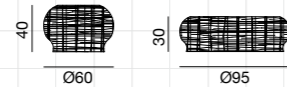

p. 34 / 35

Tavolino / pouf in midollino naturale mélange, laccato bianco, grigio, avio, nero.

Side table / ottoman in natural melange rattan core, white, grey, air force blue, black lacquered.

Beistelltisch / Pouf aus naturbelassenem Peddigrohr oder weiß, grau, schieferblau, schwarz lackiert.

Table basse/ pouf en moelle de rotin naturelle non teintée ou bien laqué: blanc, gris, bleu ardoise, noir.