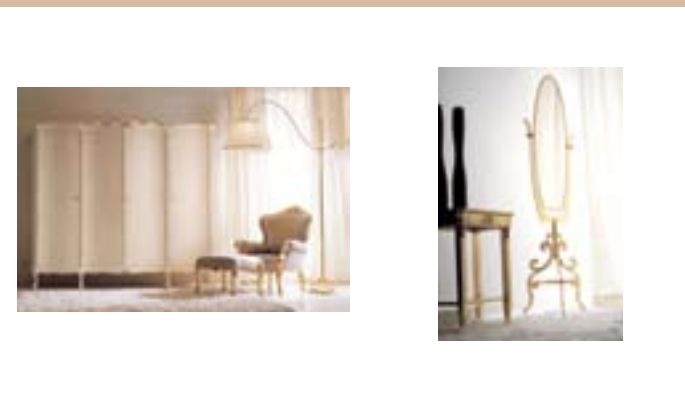

Art. 510 TIFFANY - Wooden wardrobe with 4 doors
“Biancomiele” finish cat. **B** - Overall Dimensions cm. 252 x 66 x 211h

Art. 280 GEMMA - Wooden armchair - Gold leaf “mélange” finish cat. **C**
“Orizon” fabric cat. **LUX** - Overall Dimensions cm. 78 x 84 x 101h

Art. 279 GEMMA – Wooden “Pouf” - Gold leaf “mélange” finish cat. **C**
“Orizon” fabric cat. **LUX** - Overall Dimensions cm. 53 x 53 x 43h

Art. 1461 ESTER - Iron lamp – Gold leaf “mélange” finish cat. **C**
“Vaniglia” silk lampshade cat. **G** with “Chanel” border
Overall Dimensions cm. 118 x 55 x 216h Max 100W E27 220 vts inc. **CE**

Art. 337 ESTER – Iron balancing mirrorgold leaf “mélange” finish cat. **C**
Overall Dimensions cm. Ø60 x 176h

Artù composizione 2

Art. 864 **Letto** in ferro ARTÚ finitura effetto ruggine cat. **B**
Art. RE-03 **Rete** a doghe 165 x 190 con regolatori di tensione
Art. R05 **Rullo** con “pon pon” tessuto “Natura” cat. **C**
Art. CN17 **Coordinati** “NACOT” (copriletto con frangia “cipollina”, coppia coprifedere con frangia “cipollina”, cuscino 70 x 70 con frangia “cipollina”, cuscino tondo con “pon pon”)

Art. 443 **Comodino** in legno CLARA laccato “Biancomiele” cat. **B**
Dimensioni Ingombro cm. 52 x 35 x 70h

Art. 1438-R **Lumetto** in legno GEMMA-Roll decorato foglia oro melange cat. **C** - Paralume “Lukas” cat. **G**
Dimensioni Ingombro cm. Ø25 x 45h Max 40W E14 220 volts inc. **CE**

Art. 331 **Specchiera** INES decorata foglia oro melange cat. **C**
Dimensioni Ingombro cm. 160 x 72

Art. 442 **Comò** in legno CLARA laccato “Biancomiele” cat. **B**
Dimensioni Ingombro cm. 118 x 50 x 95h

Art. 1437-R **Lampada da tavolo** in legno GEMMA-Roll decorata foglia oro melange cat. **C** - Paralume “Lukas” cat. **G**
Dimensioni Ingombro cm. Ø35 x 59h Max 60W E14 220 volts inc. **CE**

Art. 1436-R **Piantana** in legno GEMMA-Roll decorata foglia oro melange cat. **C** - Paralume “Lukas” cat. **G**
Dimensioni Ingombro cm. Ø55 x 182h Max 3x60W E27 220 vts inc. **CE**