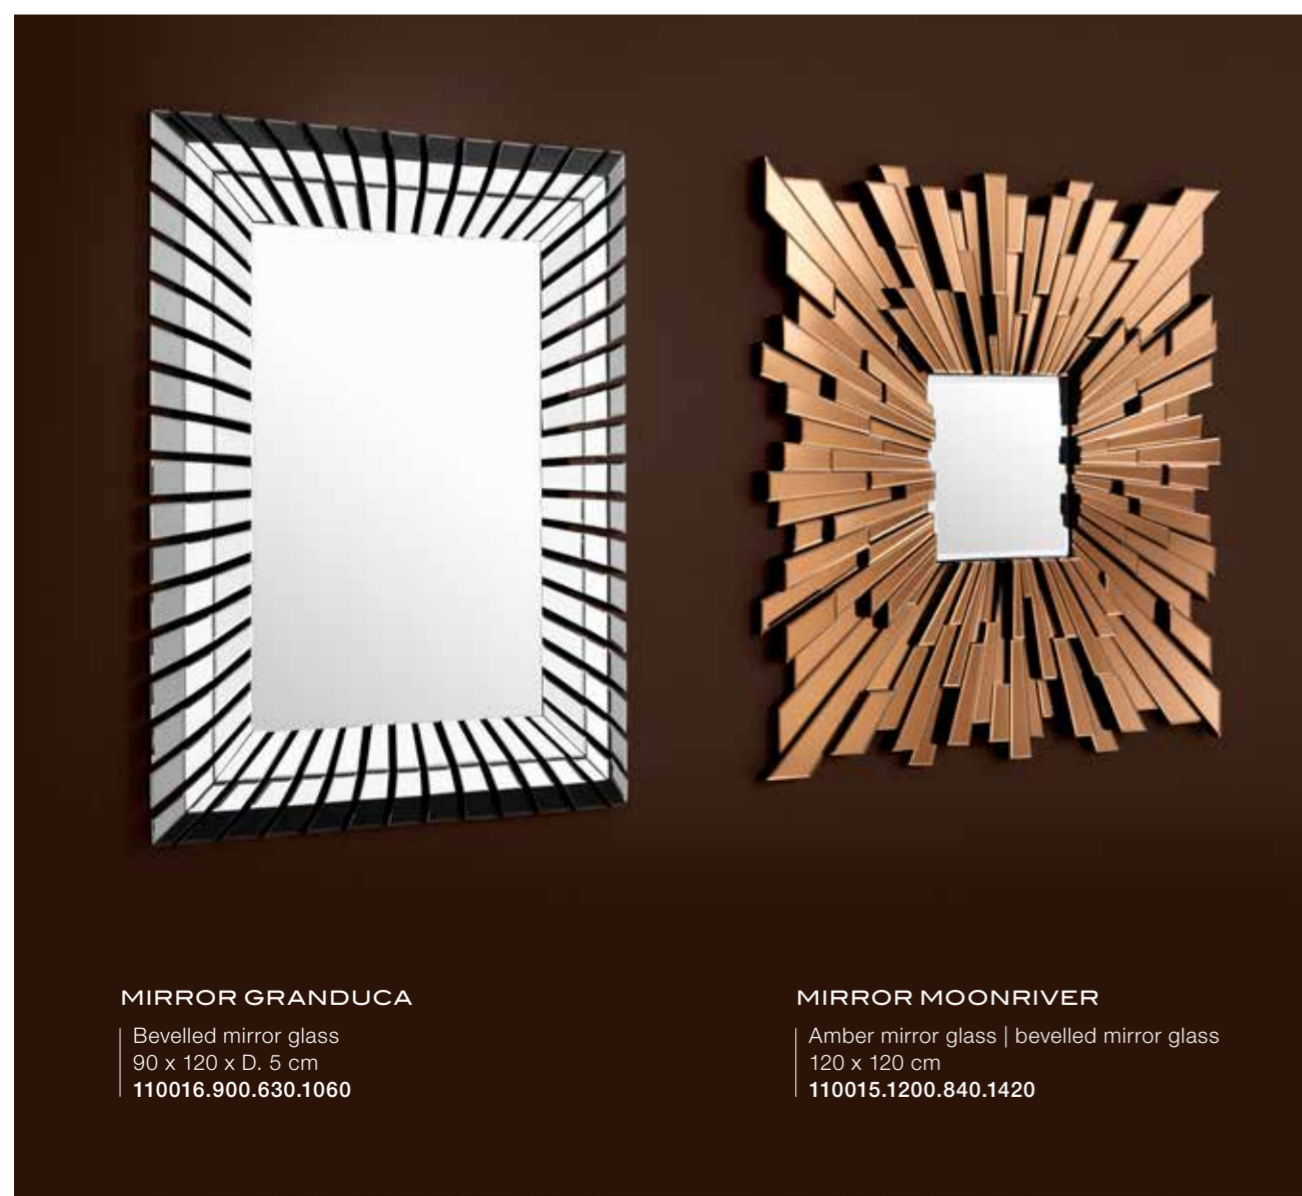

MIRROR ASTAIRE

MIRROR ASTAIRE

Vintage brass finish | bevelled mirror glass
113 x H. 140 cm | incl shades
109313.1000.700.1180
Lamp holder: 2 x E14 | max. 40 watt

MIRROR ASTAIRE

Nickel finish | bevelled mirror glass
113 x H. 140 cm | incl shades
109312.1000.700.1180
Lamp holder: 2 x E14 | max. 40 watt

MIRROR MOTA

Black nickel finish
85 x 220 cm
109556.2500.1750.2950

MIRROR MOTA

Black nickel finish
100 x 100 cm
109845.1400.980.1650

MIRROR TORY

Gold finish
85 x 220 x D. 6 cm
109557.2900.2030.3420

MIRROR TORY

Gold finish
100 x 100 cm
109846.1600.1120.1890

MIRROR REFLECTIONS
 Gold finish | mirror glass
 155 x 155 cm
 109969.700.490.830

MIRROR GRANDUCA
 Bevelled mirror glass
 90 x 120 x D. 5 cm
 110016.900.630.1060

MIRROR MOONRIVER
 Amber mirror glass | bevelled mirror glass
 120 x 120 cm
 110015.1200.840.1420

1 MIRROR TARAVAL
 Gold finish
 112 x H. 126 cm
 109881.900.630.1060

2 MIRROR CHEYENNE
 Rose colour mirror glass
 101 x 87 cm
 109971.480.336.570