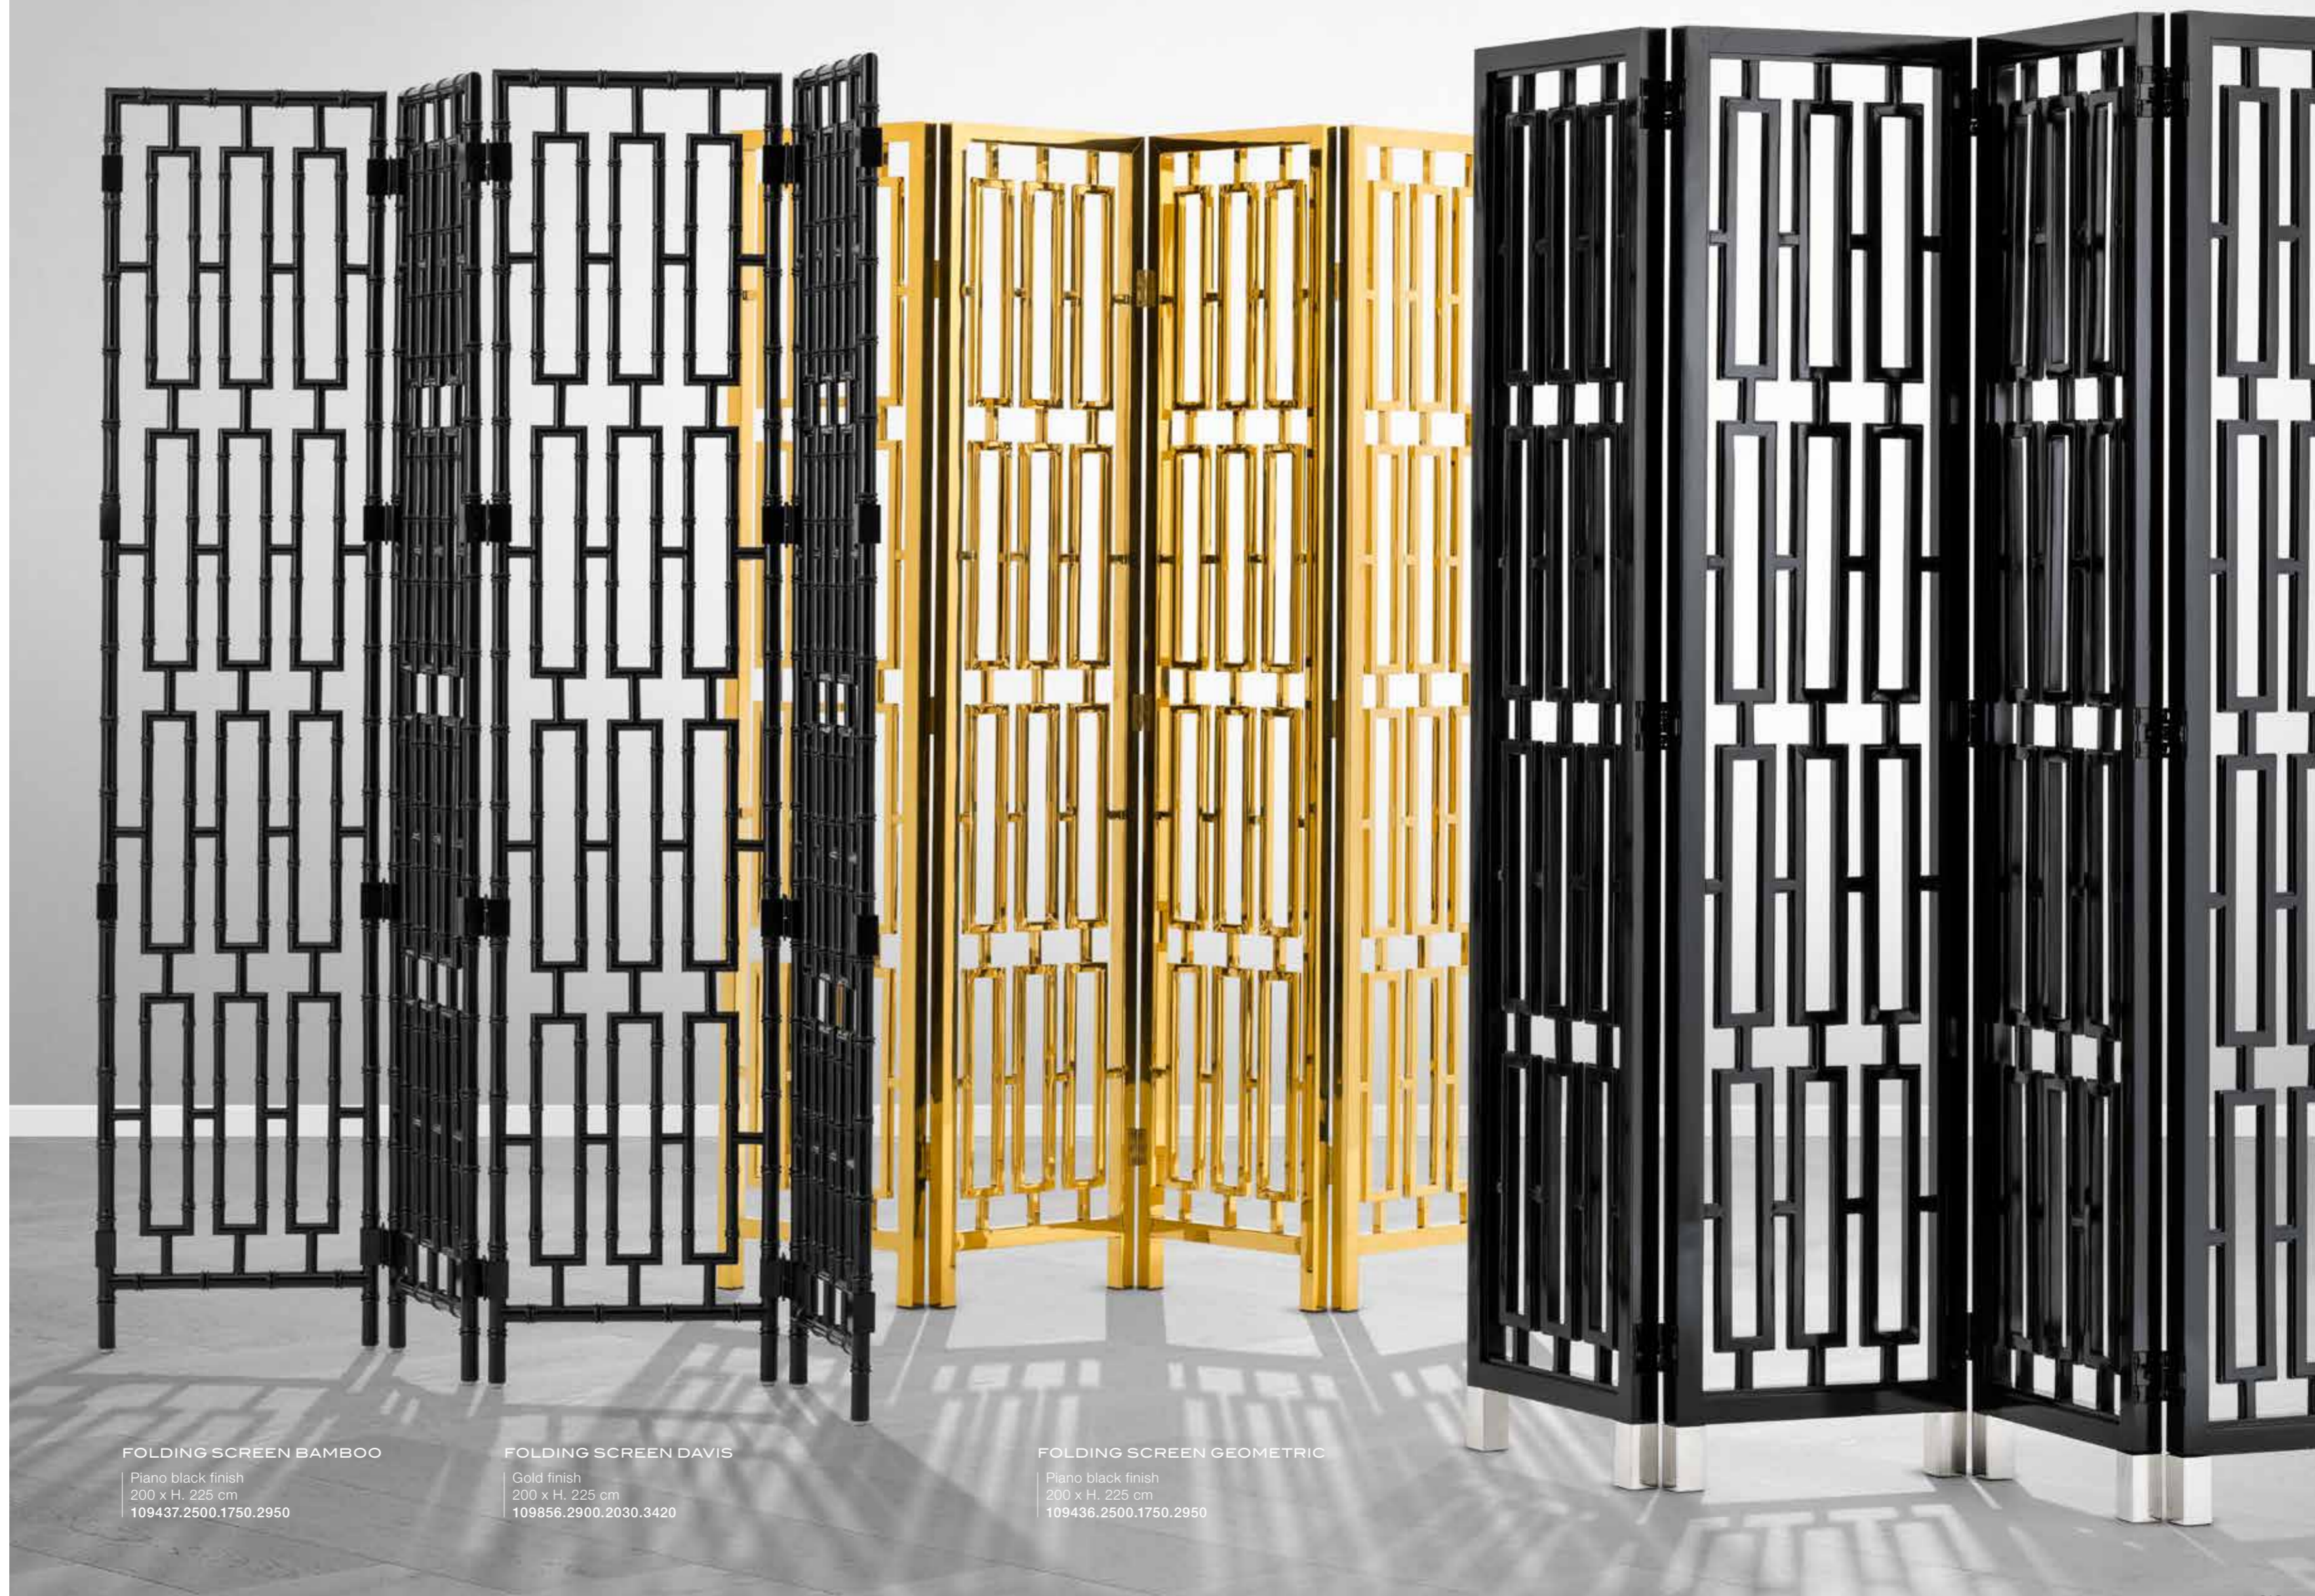

FOLDING SCREEN BAMBOO
Piano black finish
200 x H. 225 cm
109437.2500.1750.2950

FOLDING SCREEN DAVIS
Gold finish
200 x H. 225 cm
109856.2900.2030.3420

FOLDING SCREEN GEOMETRIC
Piano black finish
200 x H. 225 cm
109436.2500.1750.2950