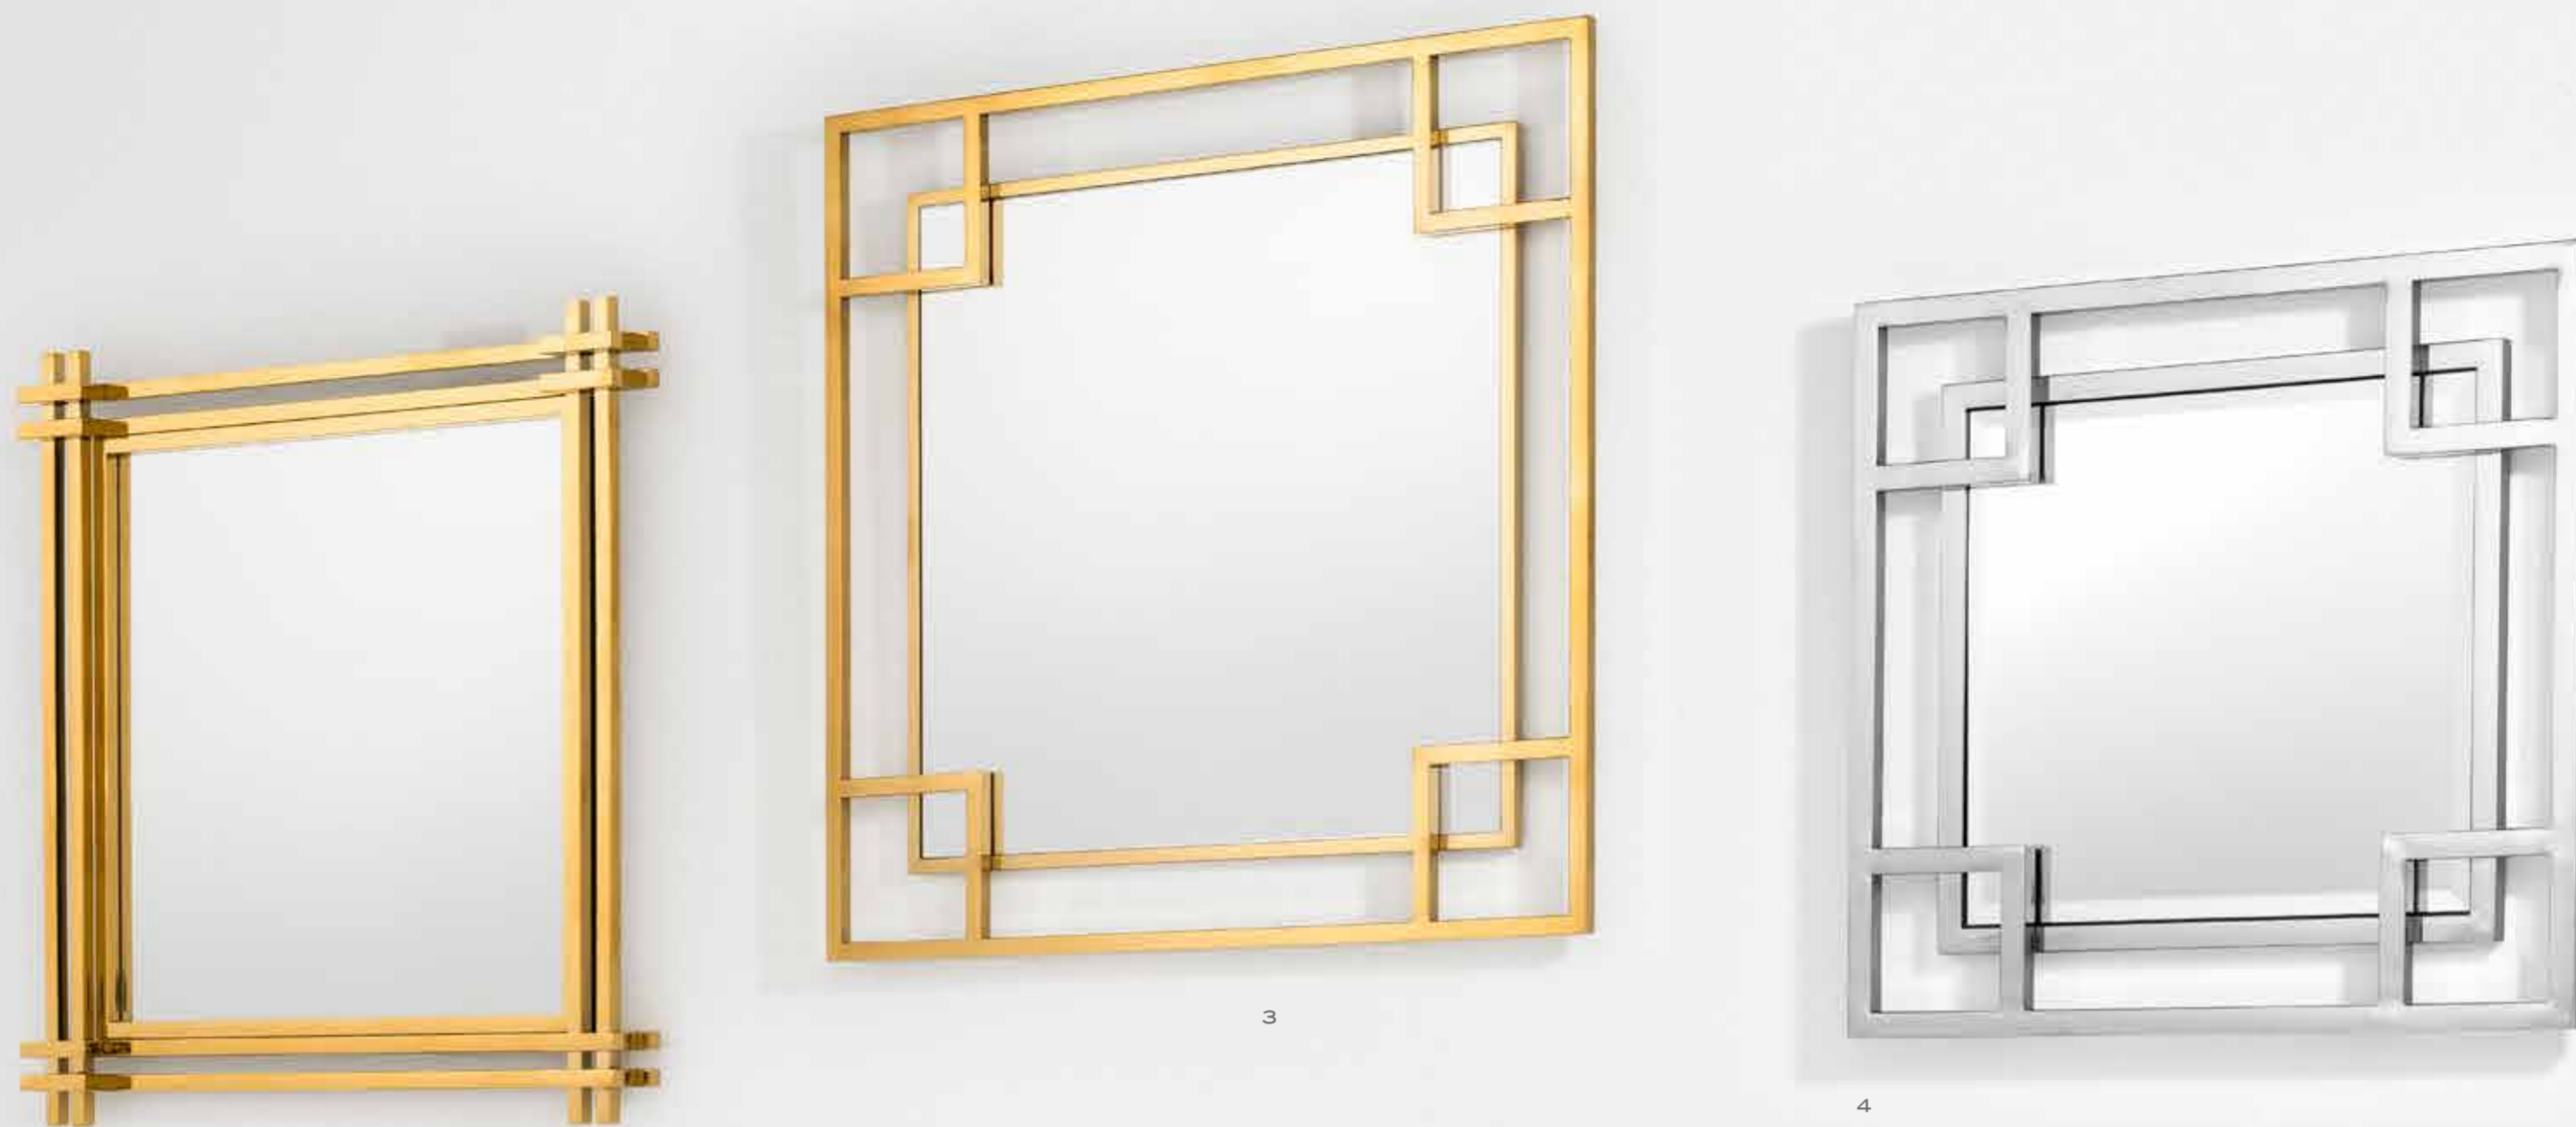

CONVEX

M I R R O R S

MIRROR CELLINO
 Amber mirror glass
 102 x H. 123 cm
 110407.750.525.890

MIRROR BOYTON
 Mirror glass
 80 x 120 cm
 110406.600.420.710

MIRROR CIPULLO
 Bended mirror glass | bevelled mirror glass
 80 x 190 cm
 110402.1000.700.1180

MIRROR CIPULLO
 Bended mirror glass | bevelled mirror glass
 100 x 100 cm
 110403.700.490.830

1 MIRROR CONVENTO

Gold finish
90 x 90 cm
110364.1100.770.1300

2 MIRROR NEW CLASSIC

Polished stainless steel | bevelled mirror glass
85 x 115 cm
105197.770.539.910

3 MIRROR MORRIS

Gold finish
90 x 90 cm
109855.680.476.800

4 MIRROR DIOR

Polished stainless steel | bevelled mirror glass
70 x 70 cm
108730.550.385.650

5 MIRROR MORTIMER

Mirror glass
100 x 110 cm
108724.320.224.380

Bevelled mirror glass
110 x 110 cm
110447.1300.910.1530

**MIRROR PASTEUR**

Antique mirror glass | convex mirror
ø 92 cm
110446.1000.700.1180

**MIRROR CHERCHE**

Antique mirror glass | convex mirror
92 x 92 cm
110445.1200.840.1420