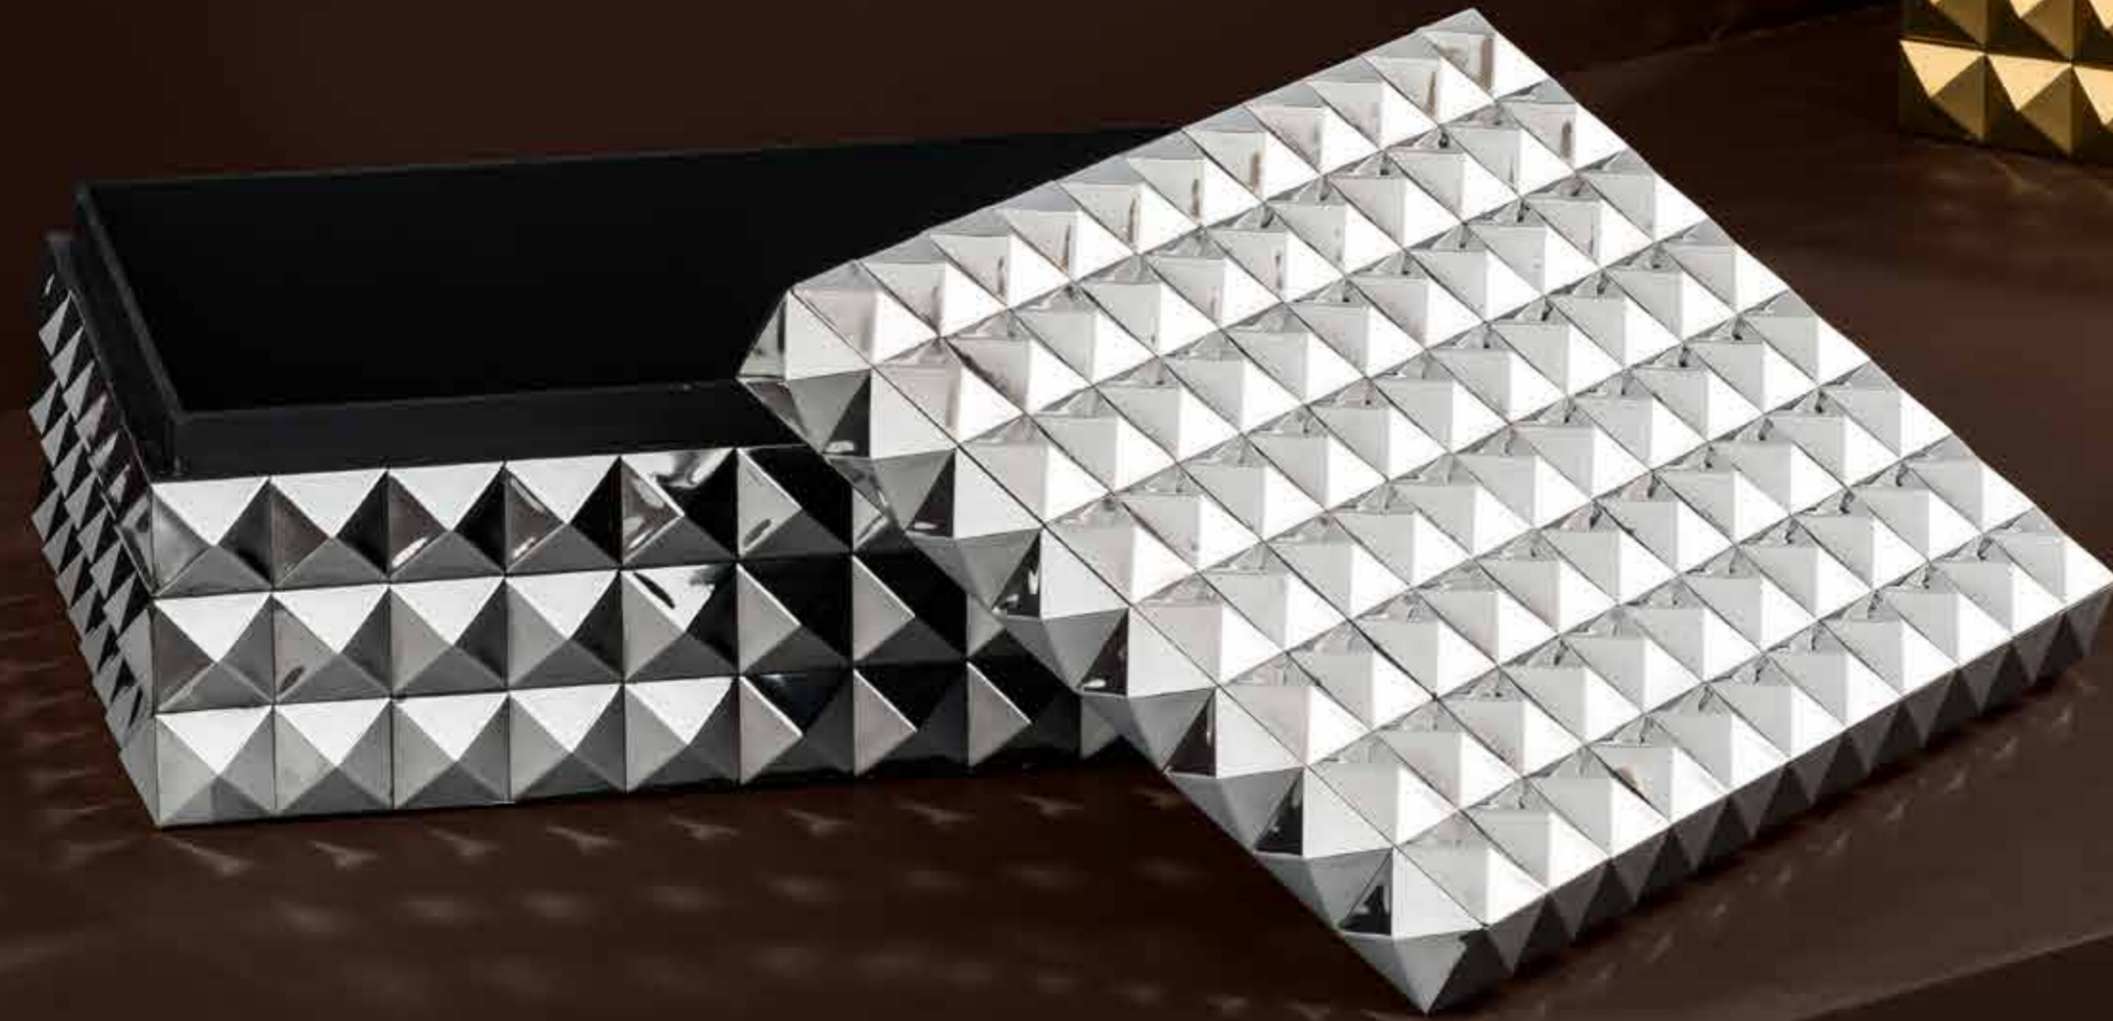

BOX VIVIËNNE L
Gold finish
42 x 32 x H. 11 cm
110051.250.175.300

BOX VIVIËNNE S
Gold finish
29,5 x 22 x H. 11 cm
110052.180.126.210