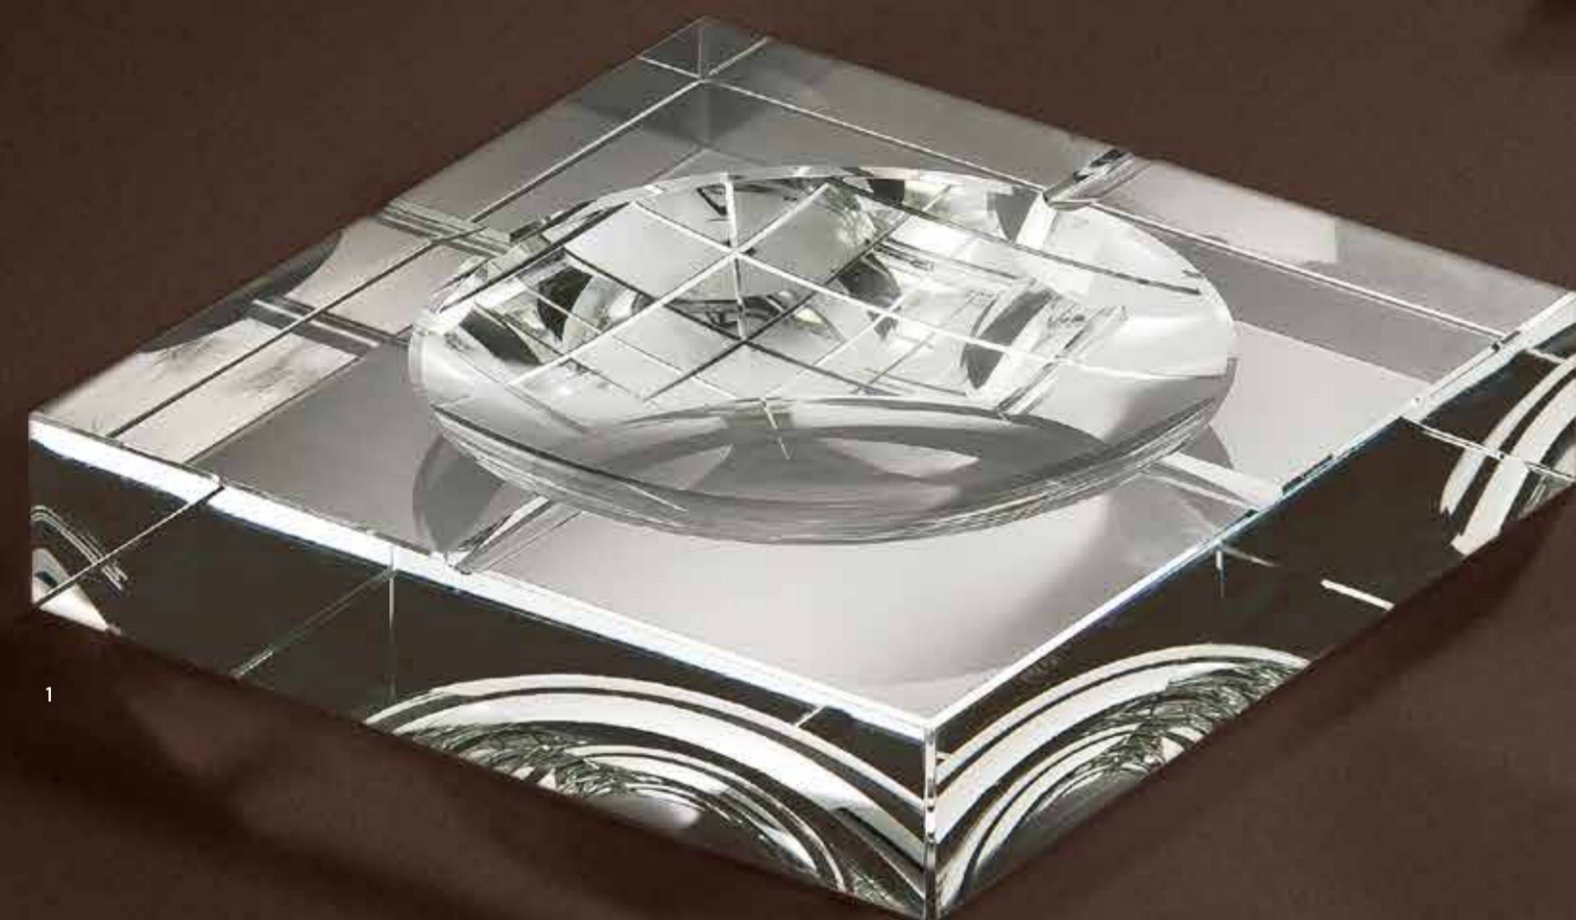

1 ASHTRAY ALESSANDRO

Crystal glass
20 x 20 x H. 4 cm
108211.110.77.130

3 ASHTRAY NESTOR

Crystal glass
21 x 21 x H. 6,7 cm
108492.280.196.330

2 ASHTRAY LEDBURY

Crystal glass
15 x 15 x H. 3 cm
107341.66.46.80

4 ASHTRAY BRUCE

Crystal glass
ø 25 x H. 5 cm
109089.130.91.150

ASHTRAY DELUXE

Nickel finish
20 x 20 x H. 9 cm
105489.132.92.160

ASHTRAY DELUXE

Gunmetal bronze finish
20 x 20 x H. 9 cm
110252.132.92.160

ASHTRAY BAYARD

Black & white ceramic
24 x 24 x H. 3 cm
110691.80.56.90

ASHTRAY PORTHOLE

Black marble | polished aluminium
ø 26 x H. 11,5 cm
105477.160.112.190

ASHTRAY COAT OF ARMS

Nickel finish
19 x 16 x H. 3 cm
103176.70.49.80

ASHTRAY BORITA

Alabaster
ø 20,5 x H. 6 cm
109318.120.84.140