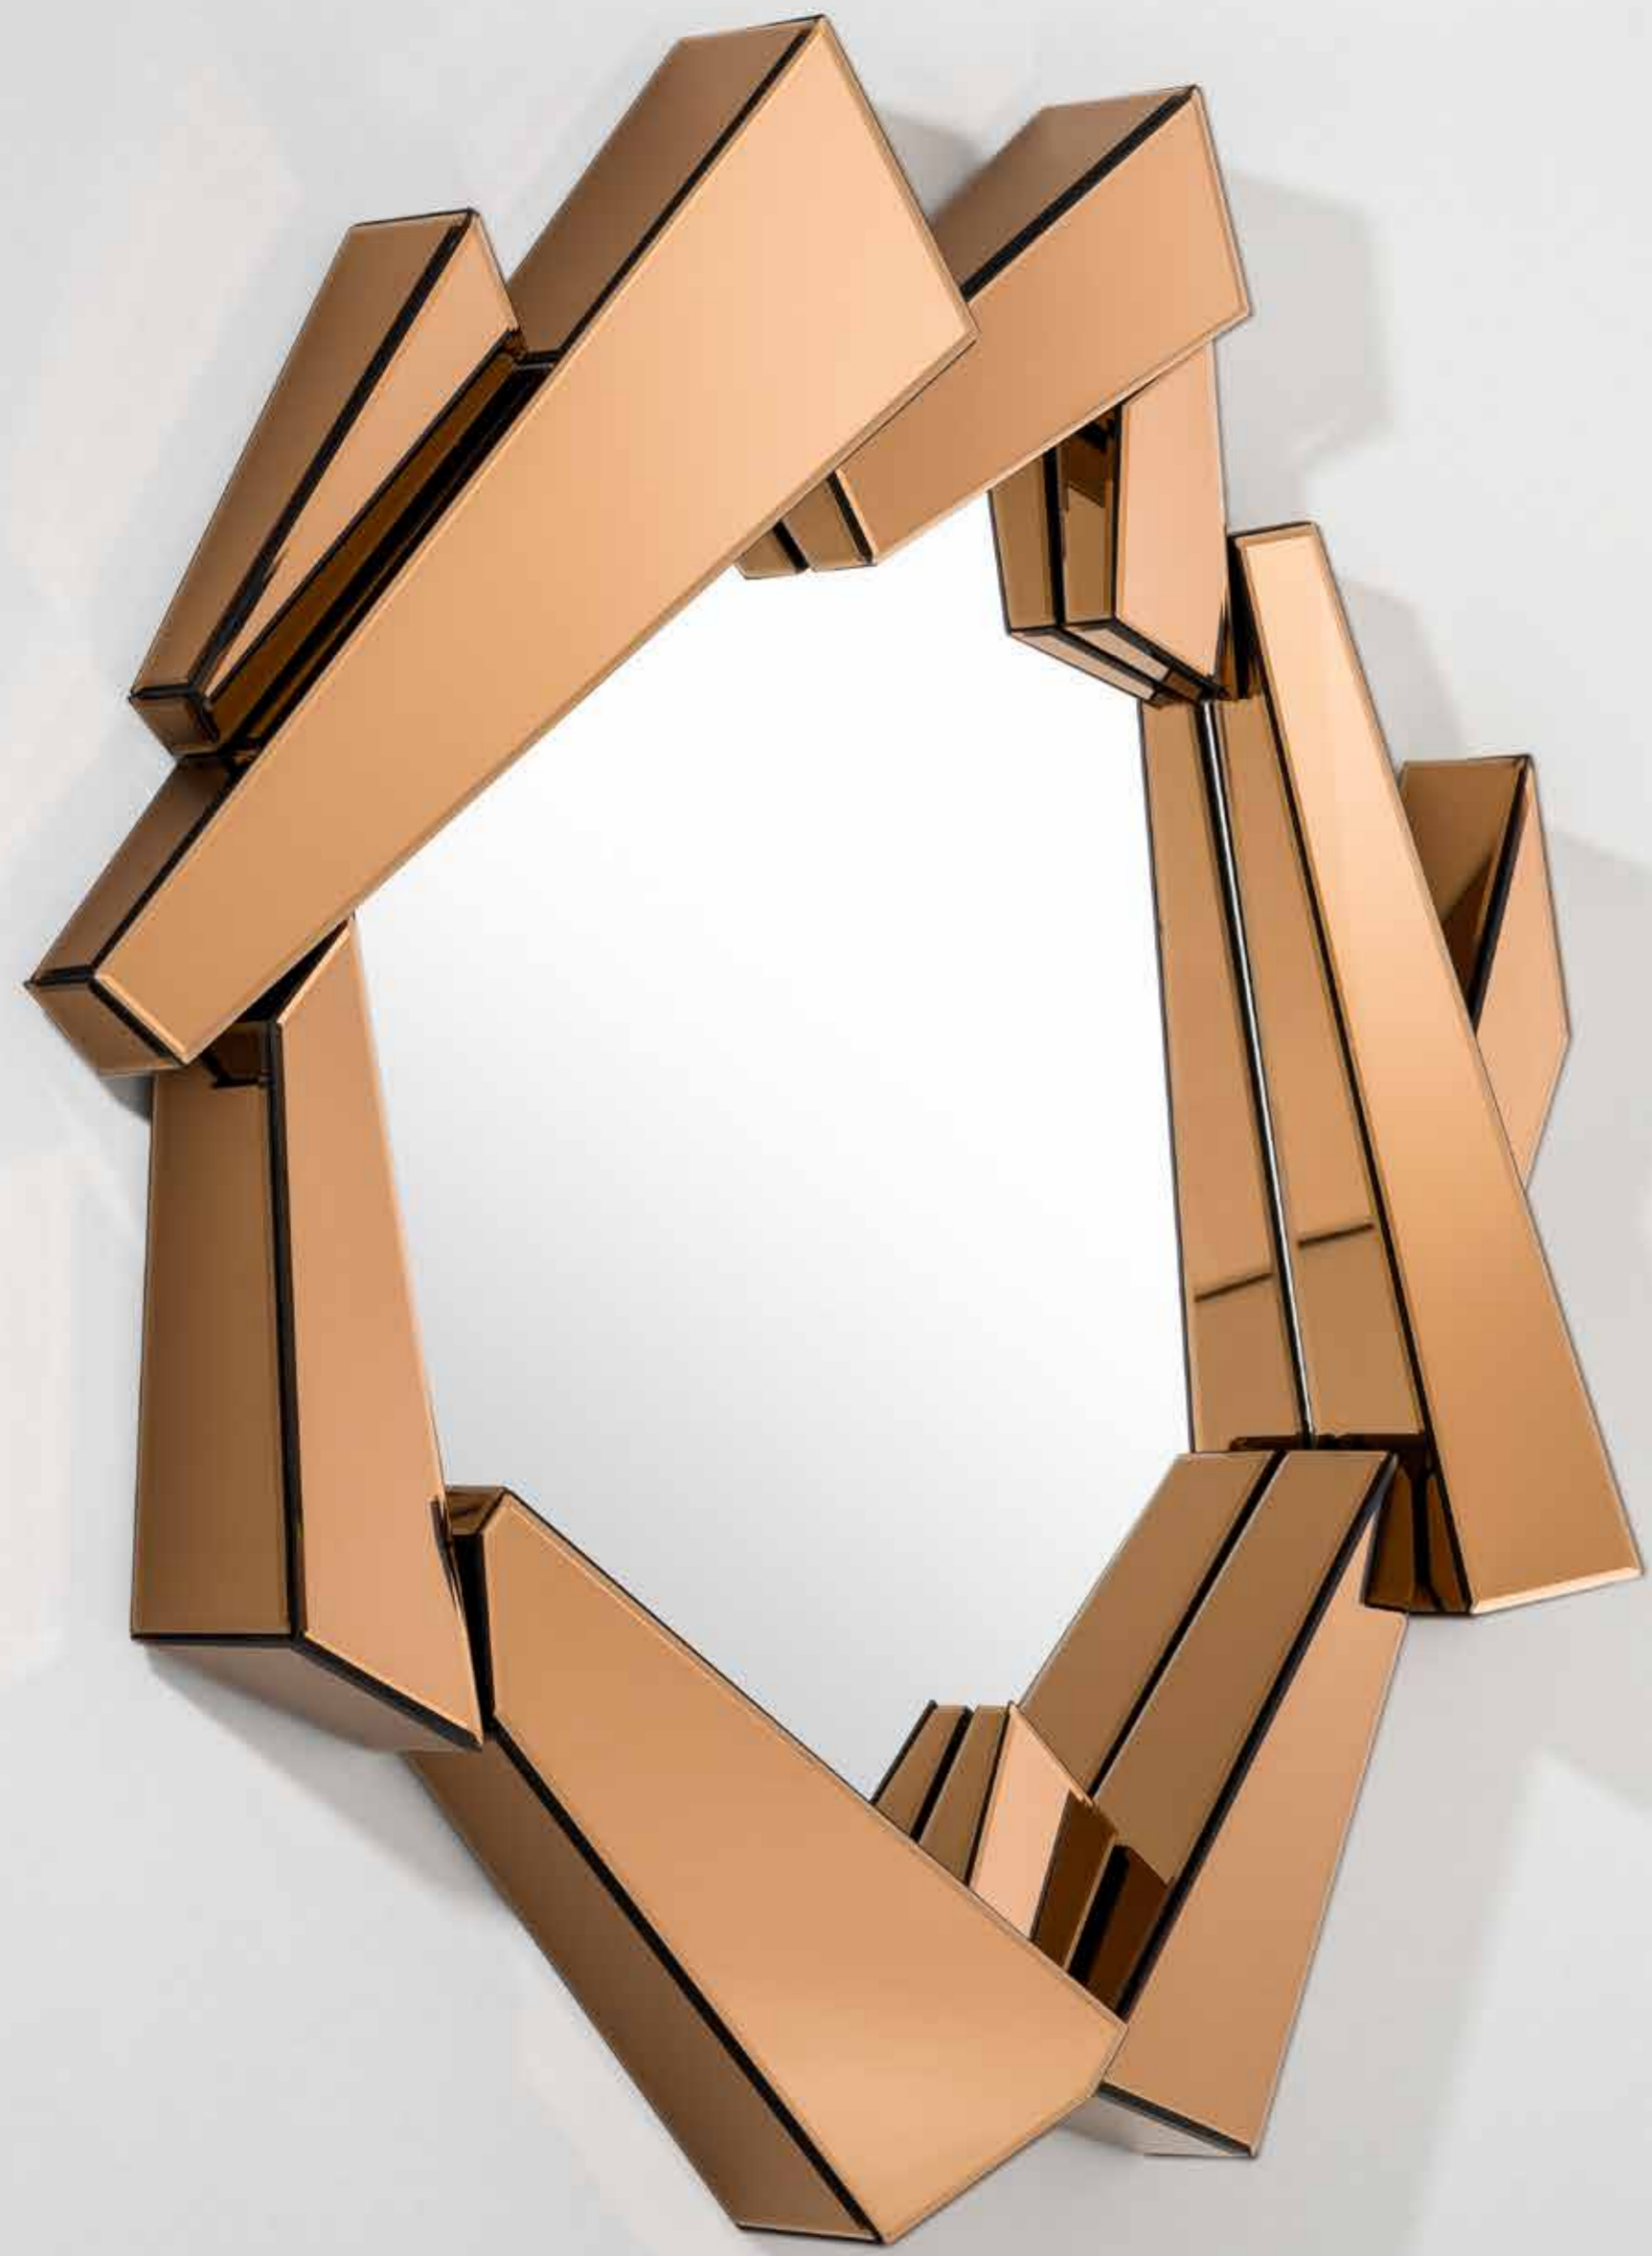

MIRROR CELLINO
Amber mirror glass
102 x H. 123 cm
110407.750.525.890