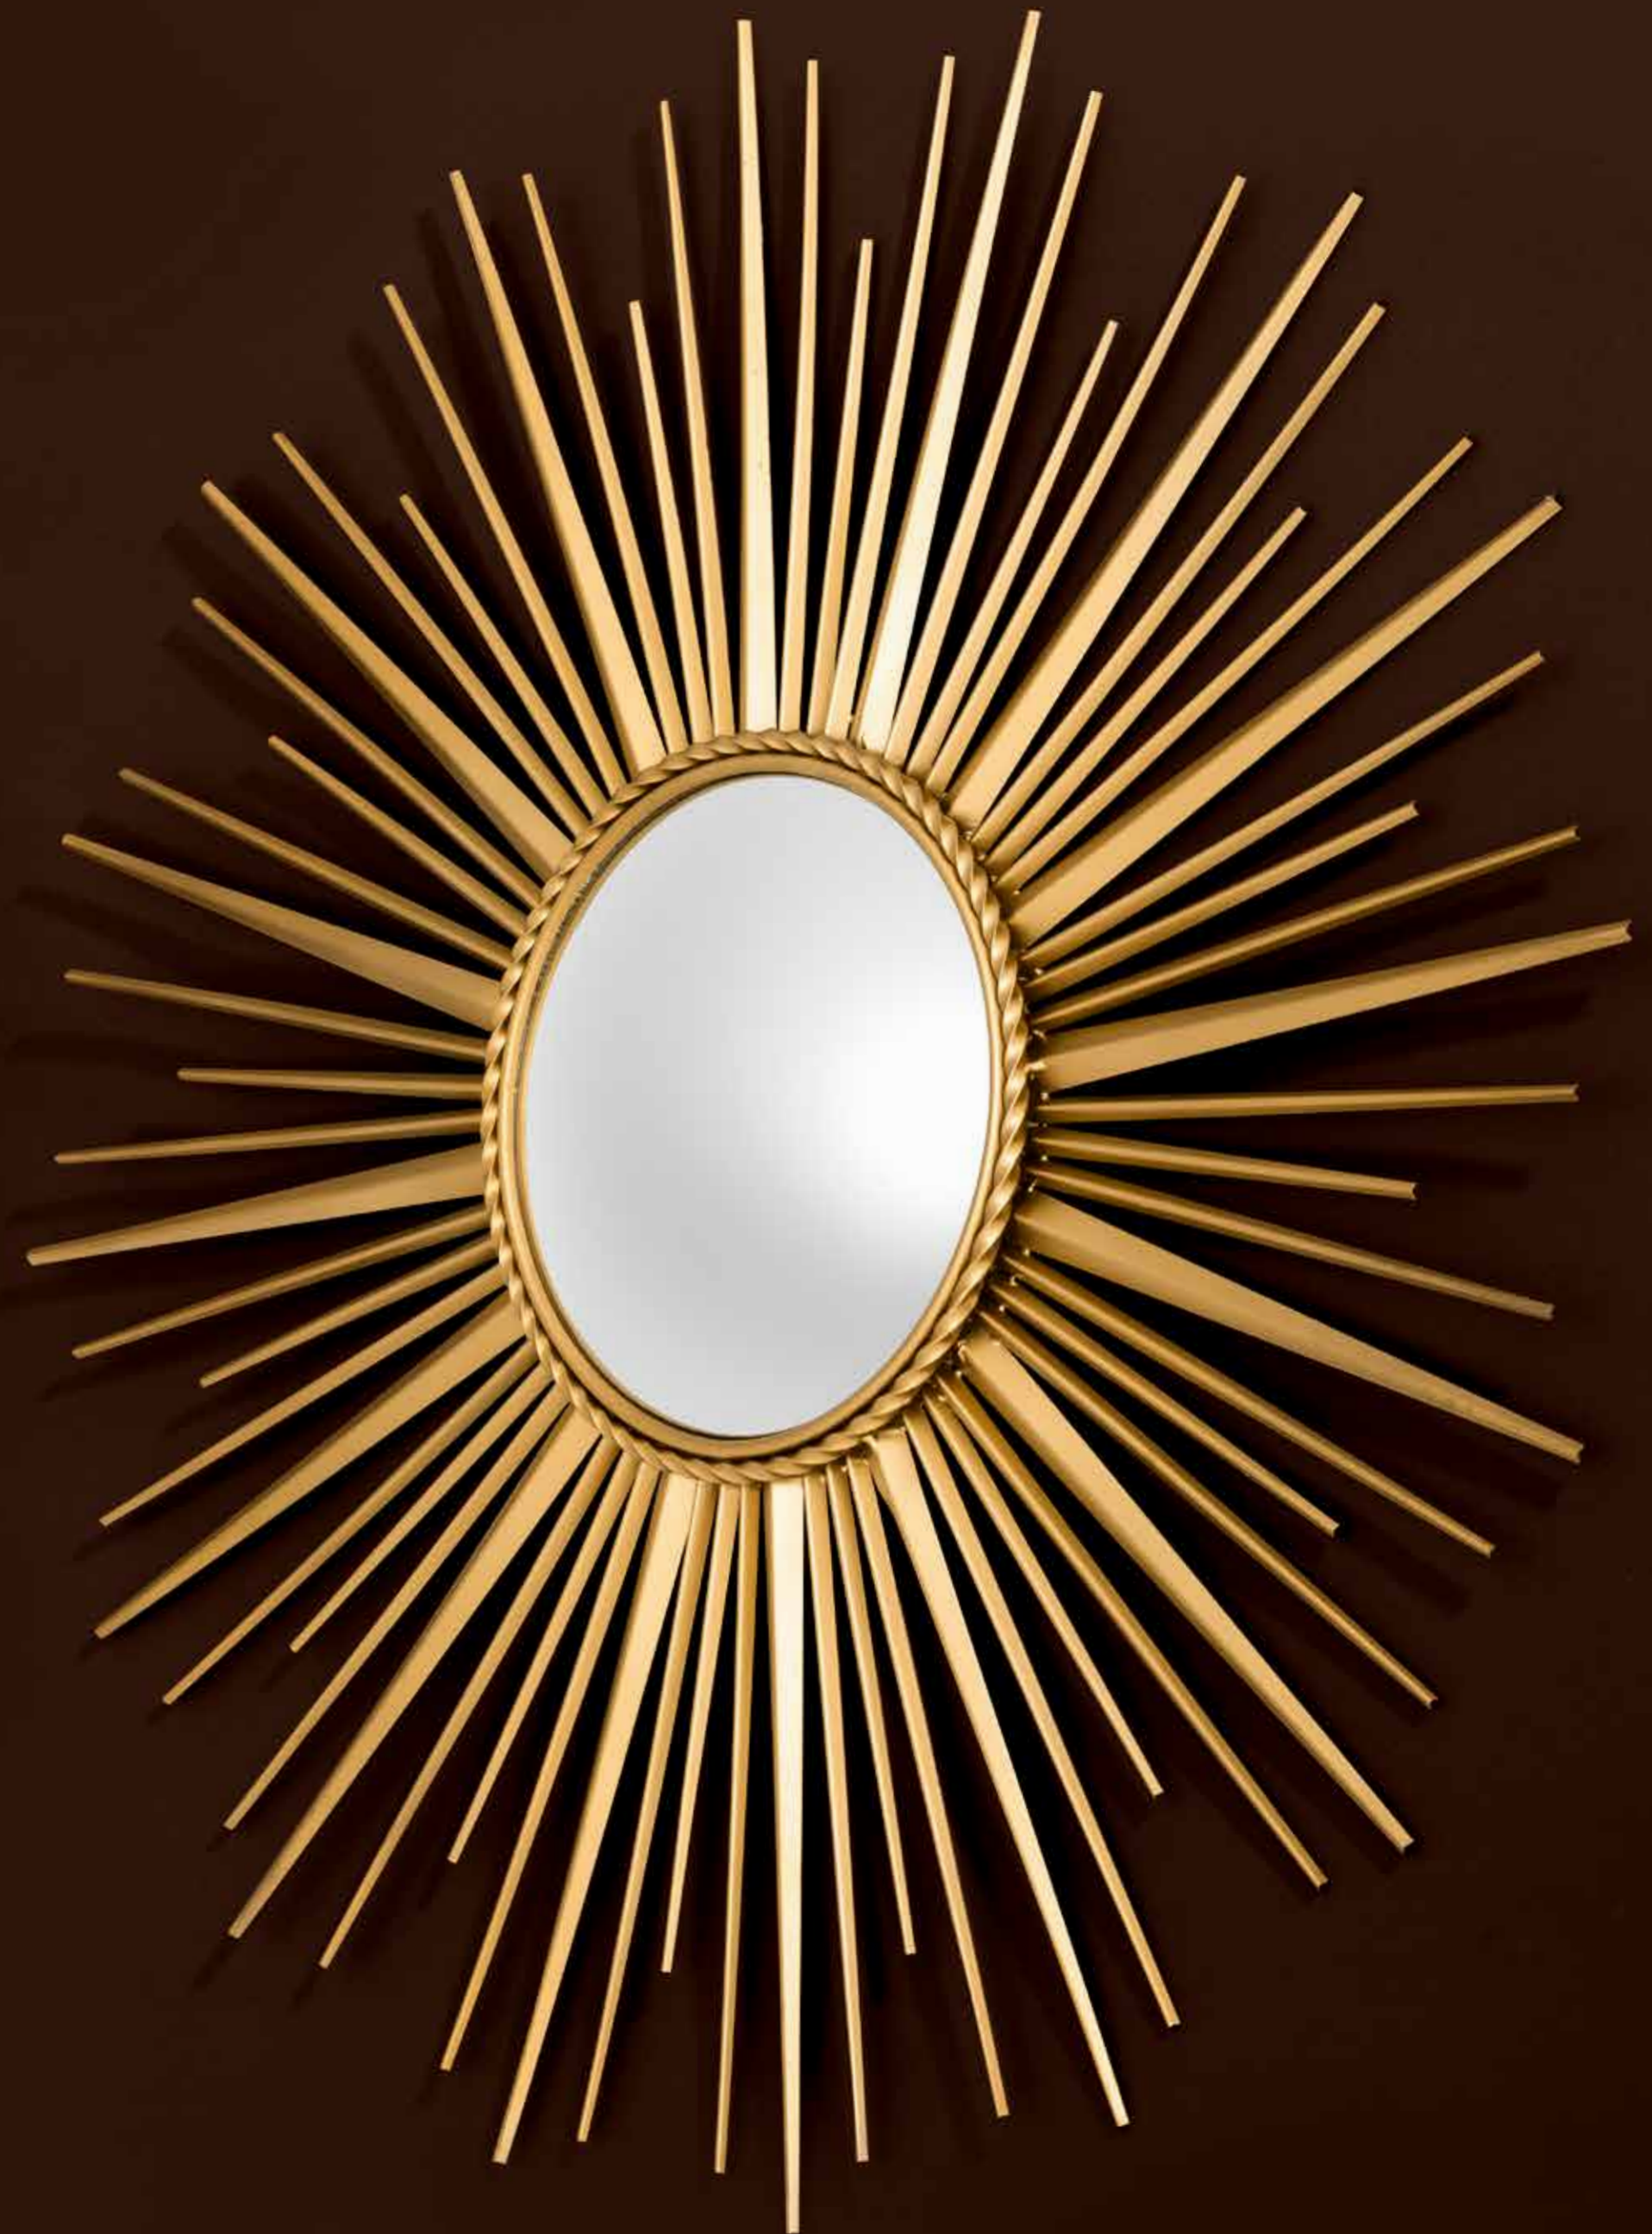

Bevelled mirror glass
110 x 110 cm
110447.1300.910.1530

**MIRROR PASTEUR**

Antique mirror glass | convex mirror
ø 92 cm
110446.1000.700.1180

**MIRROR CHERCHE**

Antique mirror glass | convex mirror
92 x 92 cm
110445.1200.840.1420

MIRROR SOLARIS

Antique gold finish | convex mirror
ø 80 cm
110436.400.280.470

MIRROR HELIOS

Antique gold finish | convex mirror
ø 96 cm
110329.450.315.530

MIRROR SENSATION

Gold finish | bevelled mirror glass
80 x H. 96 cm
110000.800.560.940