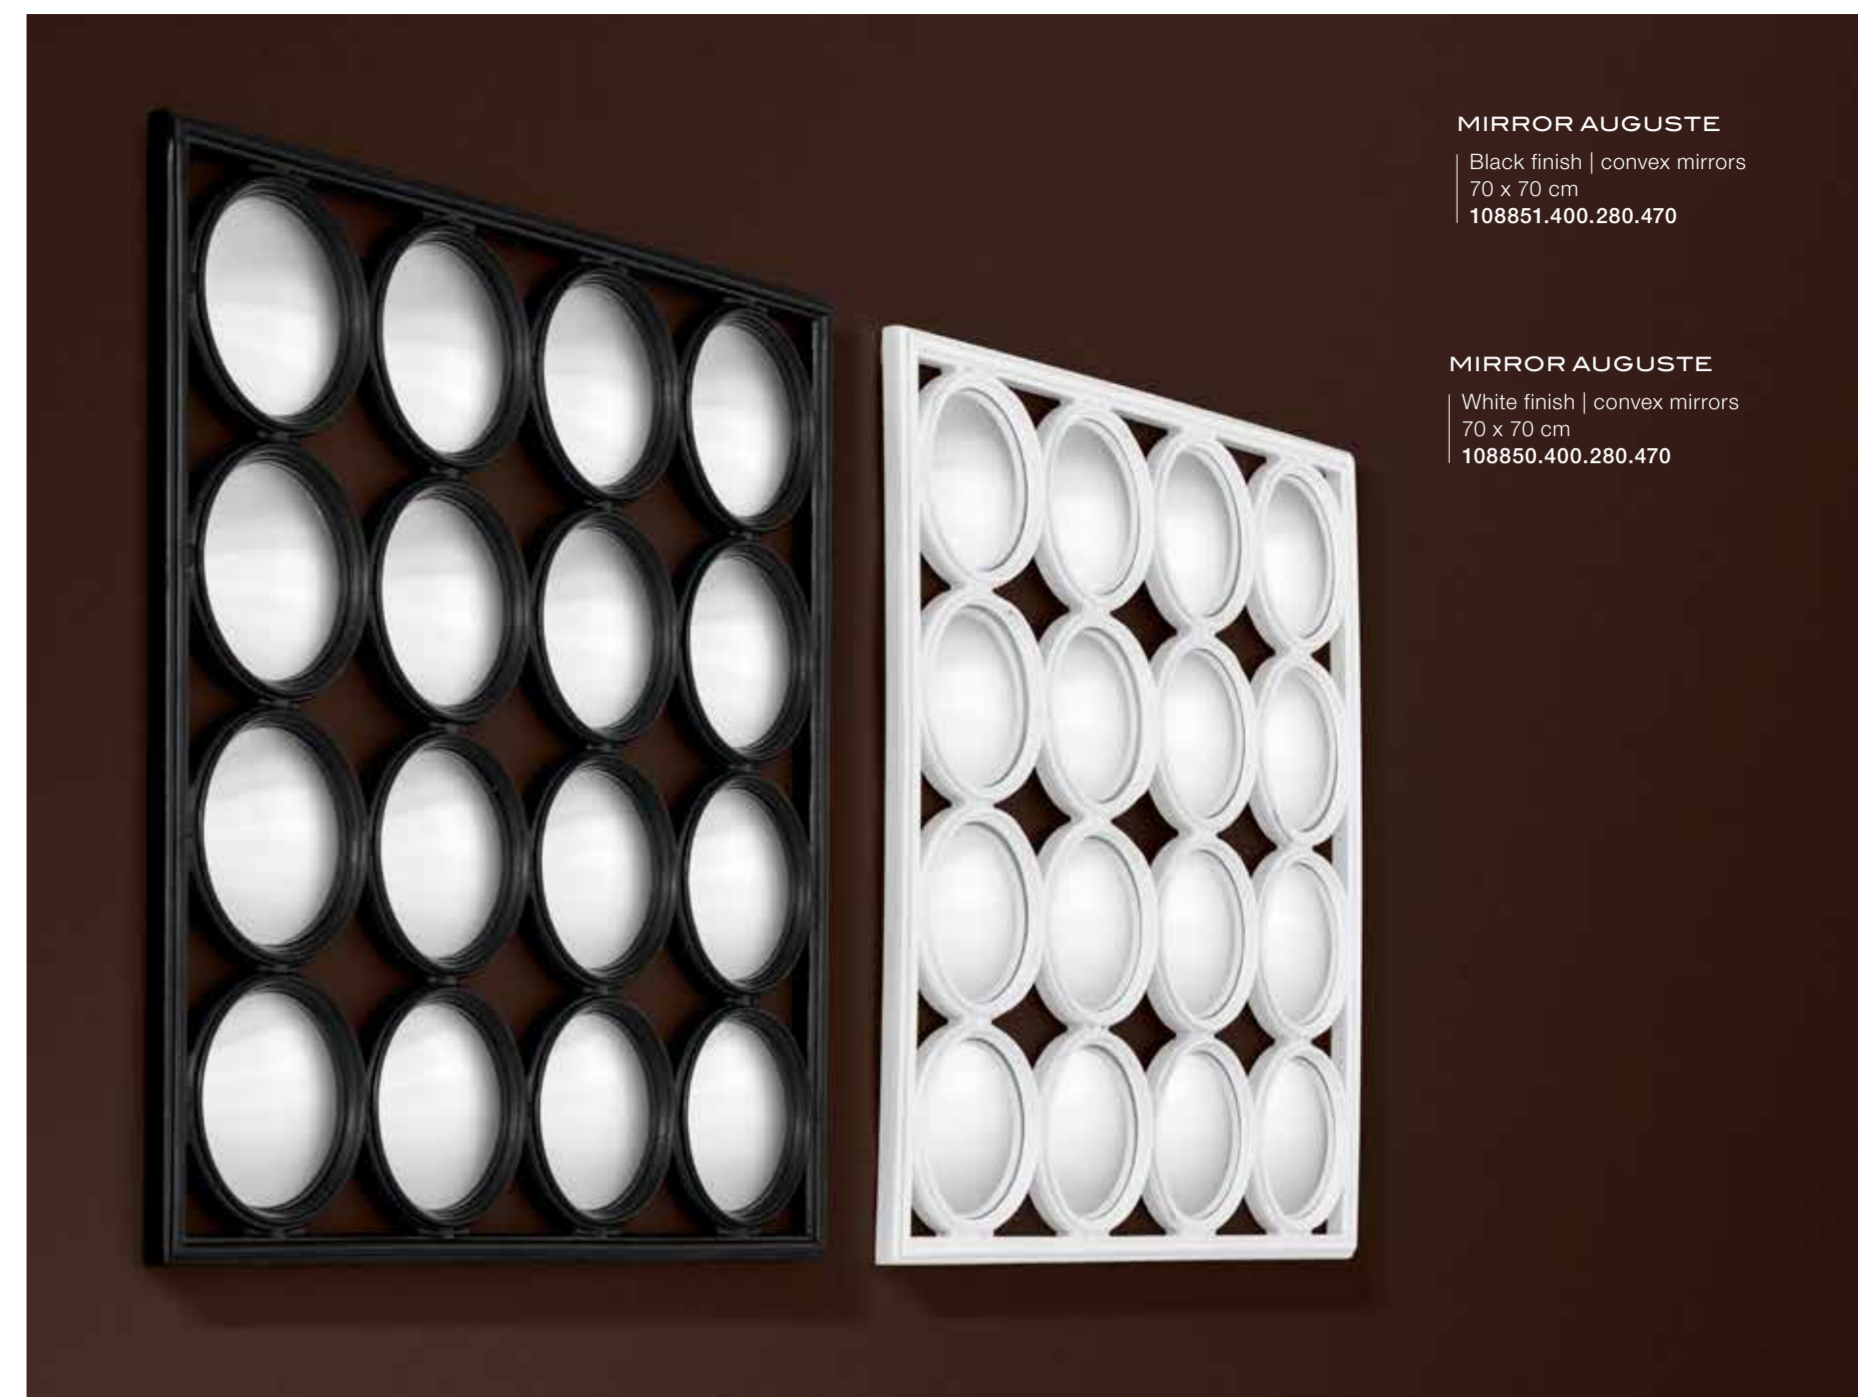

MIRROR AUGUSTE

Black finish | convex mirrors
70 x 70 cm
108851.400.280.470

MIRROR AUGUSTE

White finish | convex mirrors
70 x 70 cm
108850.400.280.470