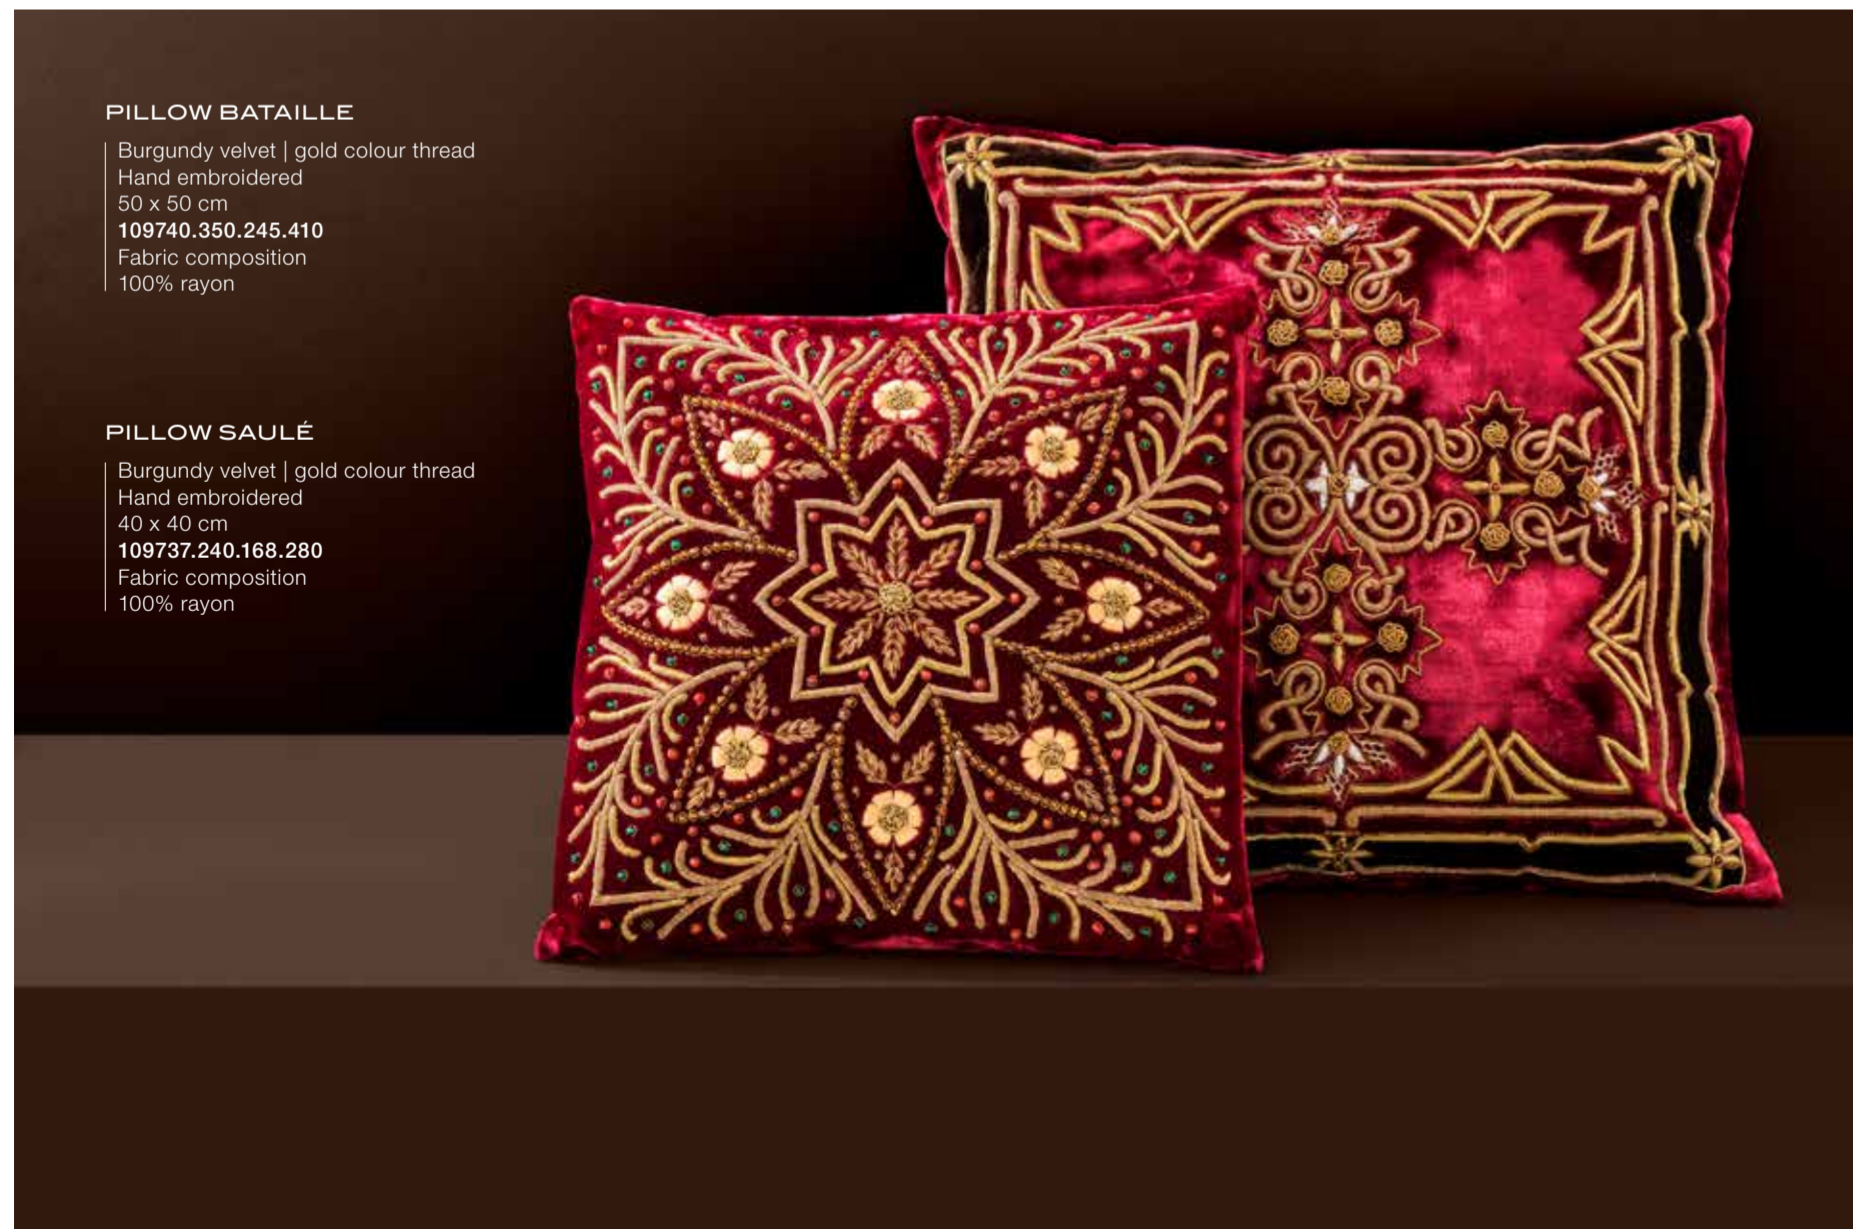

PILLOW BATAILLE

Burgundy velvet | gold colour thread
Hand embroidered
50 x 50 cm
109740.350.245.410
Fabric composition
100% rayon

PILLOW SAULÉ

Burgundy velvet | gold colour thread
Hand embroidered
40 x 40 cm
109737.240.168.280
Fabric composition
100% rayon