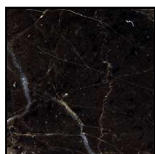

BRONZE

DARK EMPERADOR

BROWN OAK

TECHNICAL INFORMATION

Table Novello is available in three dimensions:

- Central; central/side and accent table

Black iron base can be ordered with three top finishings:

- Marble: Dark Emperador
- Glass: Bronze color
- Wood: Tobacco Oak