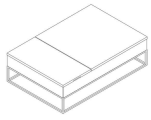

Composition: 100% Viscose

Backing composition: 100% cotton

Production type: Handmade rug/Handwoven

Pile Height: 9 mm

Made in India

NOTES

■ T125LB4 • 120 x 80 x H35 cm / 47 x 31 x H14 in

■ T125LN4 • 120 x 80 x H35 cm / 47 x 31 x H14 in

SCHEMATICS

RECTANGULAR CENTRAL

80cm x 120cm H 35cm
31,5" x 47,24" H 13,78"

FINISHINGS

Frame finishing

NICKEL

Top finishing

CANALETTO
WALNUT