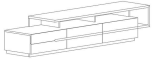

SCHEMATICS

SIDEBOARD

200cm x 45cm H 45cm
78,74" x 17,72" H 17,72"