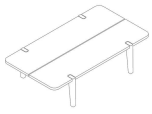

SCHEMATICS

RECTANGULAR CENTRAL