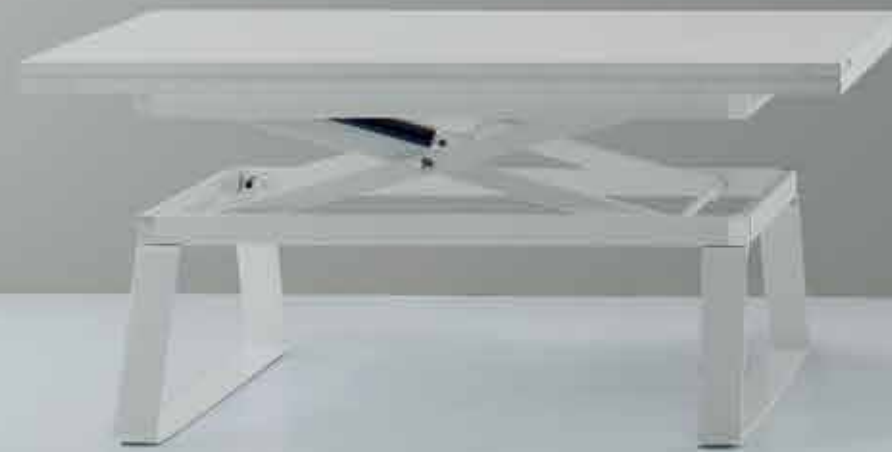

REGOLO

Modello brevettato _ Patented

Utilizzabile aperto o chiuso a qualsiasi altezza.
Regolazione senza sforzo con precisione millimetrica. _ It can be used opened or closed at any height. Easy regulation with mathematical precision.

To eat some sushi