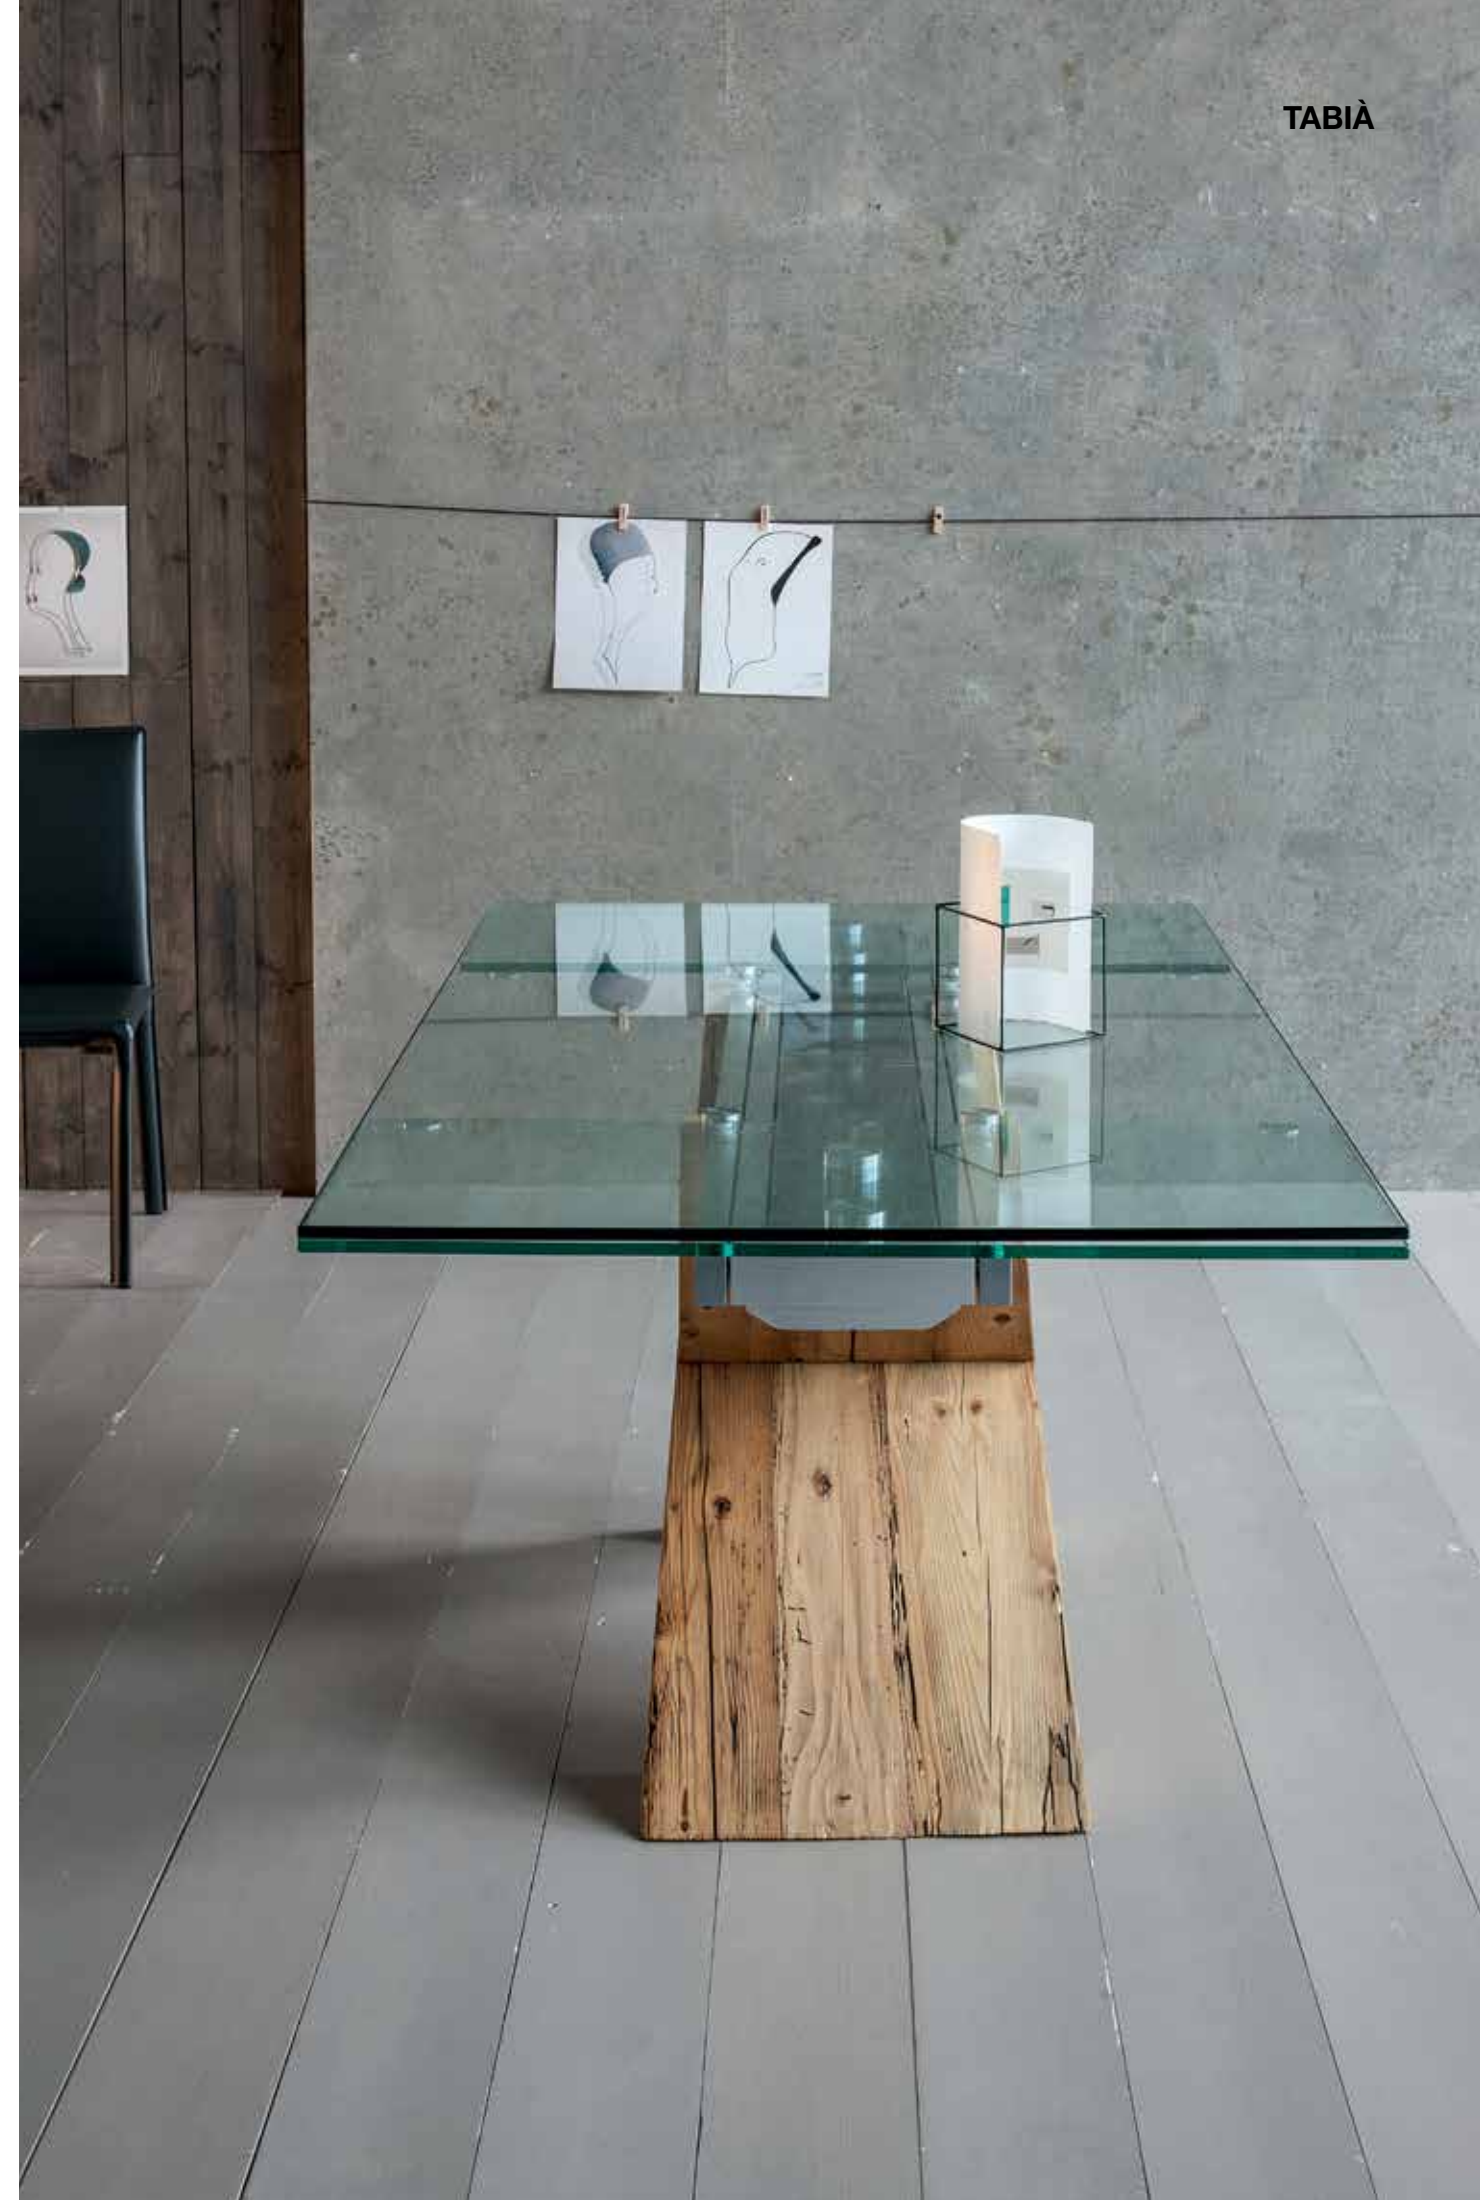

MIRAGE

Franck Brulé

Gamba in rovere naturale lavorata
in forma morbida. Piano in vetro con
angoli raggianti. _

Leg in natural oak which design is soft.
Top in glass with radial angles.

TABIÀ

Sedit R&S

Essenza antica. Design moderno.
Piano allungabile con tecnologia Sedit. _
Ancient essence but modern design.
Extendable table characterized by Sedit
technology.