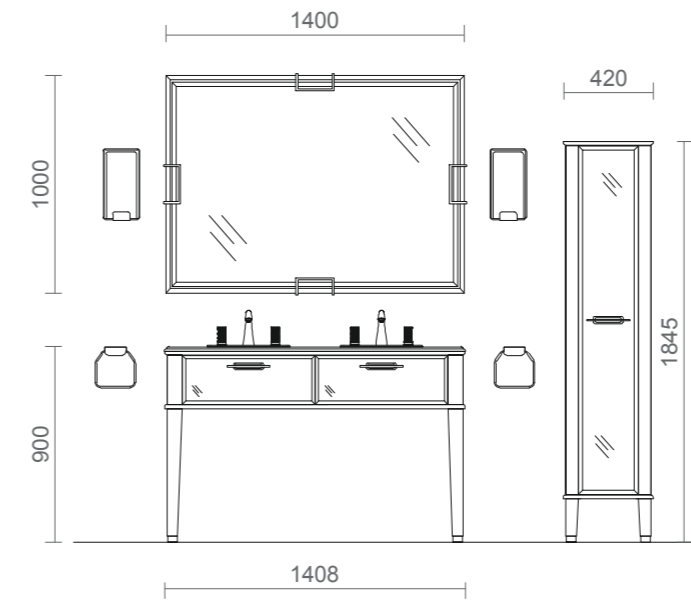

RV4

Version D

L 141, P 57, H 200 CM

RIVIERE console in G556 glossy black finish and gold finish metal details. One drawer with front panel in decorative glass. Integrated glass top in glossy 100 Nero finish. CASABLANCA mirror in decorative glass and gold finish metal frame. EDGE small flat wall lamps. FORTUNY tap in gold finish. SQUARE wall mounted towel holder in gold finish.