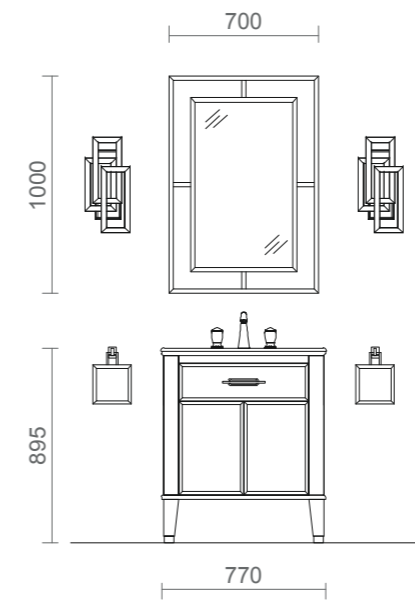

Version with backsplash.

Version without backsplash.

RV1 - Version A
Rectangular white ceramic washbasin.

RV1 - Version B
Oval white ceramic washbasin.

RV1

Version D

L 77, P 57, H 200 CM

RIVIERE vanity unit with one drawer and two doors in G164 glossy Lino finish and gold finish metal details. Drawer and doors with front panel in bronzed mirror. Integrated glass top in glossy 764 Lino finish. STAR mirror in bronzed mirror. Wall lamps in gold finish. VENICE tap in gold finish. SQUARE wall mounted towel holder in gold finish.