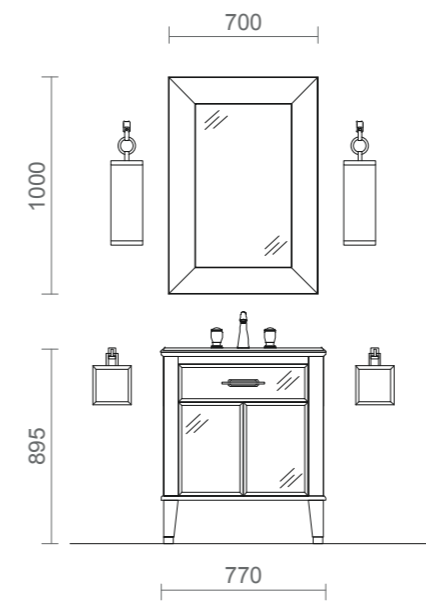

Version with backsplash.

Version without backsplash.

RV1 - Version A
Rectangular white ceramic washbasin.

RV1 - Version B
Oval white ceramic washbasin.

RV1

Version D

L 77, P 57, H 200 CM

RIVIERE vanity unit with one drawer and two doors in G164 glossy Lino finish and gold finish metal details. Drawer and doors with front panel in bronzed mirror. Integrated glass top in glossy 764 Lino finish. STAR mirror in bronzed mirror. Wall lamps in gold finish. VENICE tap in gold finish. SQUARE wall mounted towel holder in gold finish.