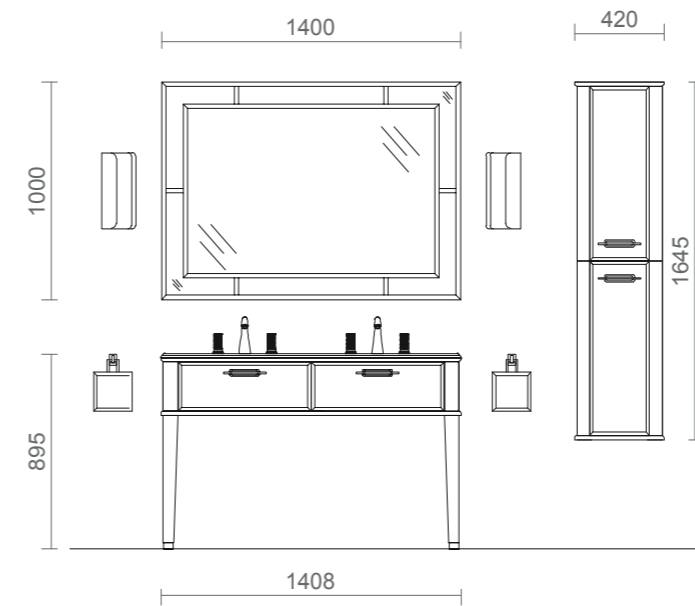

RV3

Version B

L 141, P 57, H 200 CM

RIVIERE console with two drawers in G002 glossy Bianco finish and gold finish metal details. Integrated glass top in glossy 001 Bianco Polare finish. CASABLANCA mirror in G002 glossy Bianco finish and gold finish metal frame. ZEFIRO wall lamps in gold finish. FORTUNY taps in gold finish. Suspended tall unit in G002 glossy Bianco finish and gold finish metal details. DIAMOND wall mounted towel holder in gold finish.