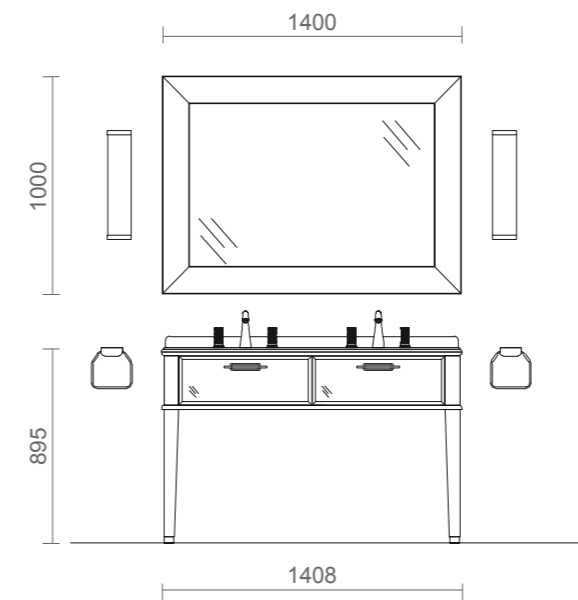

RV3

Version C

L 141, P 57, H 200 CM

RIVIERE console with two drawers in G002 glossy Bianco finish and chrome finish metal details. Bianco carrara marble top with backsplash. Rectangular white ceramic washbasins. CASABLANCA mirror with chrome finish metal frame. ZEFIRO wall lamps in chrome finish. FORTUNY taps in chrome finish. Suspended tall unit in G002 glossy Bianco finish and chrome finish metal details. SQUARE wall mounted towel holder in chrome finish.