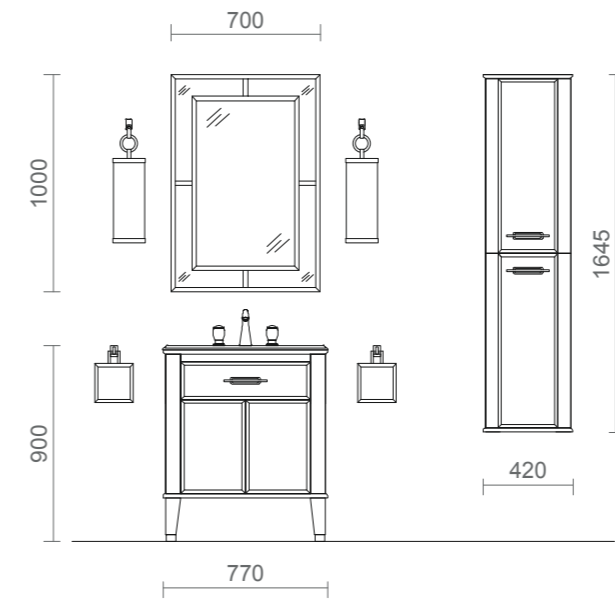

RV3

Version D

L 141, P 57, H 200 CM

RIVIERE console in G002 glossy Bianco finish and chrome finish metal details. Two drawers with front panel in smoked mirror. Bianco carrara marble top with backsplash. Oval white ceramic washbasins. STAR mirror in smoked mirror. MURANO 3 wall lamps in chrome finish. FORTUNY taps in chrome finish. SQUARE wall mounted towel holder in chrome finish.