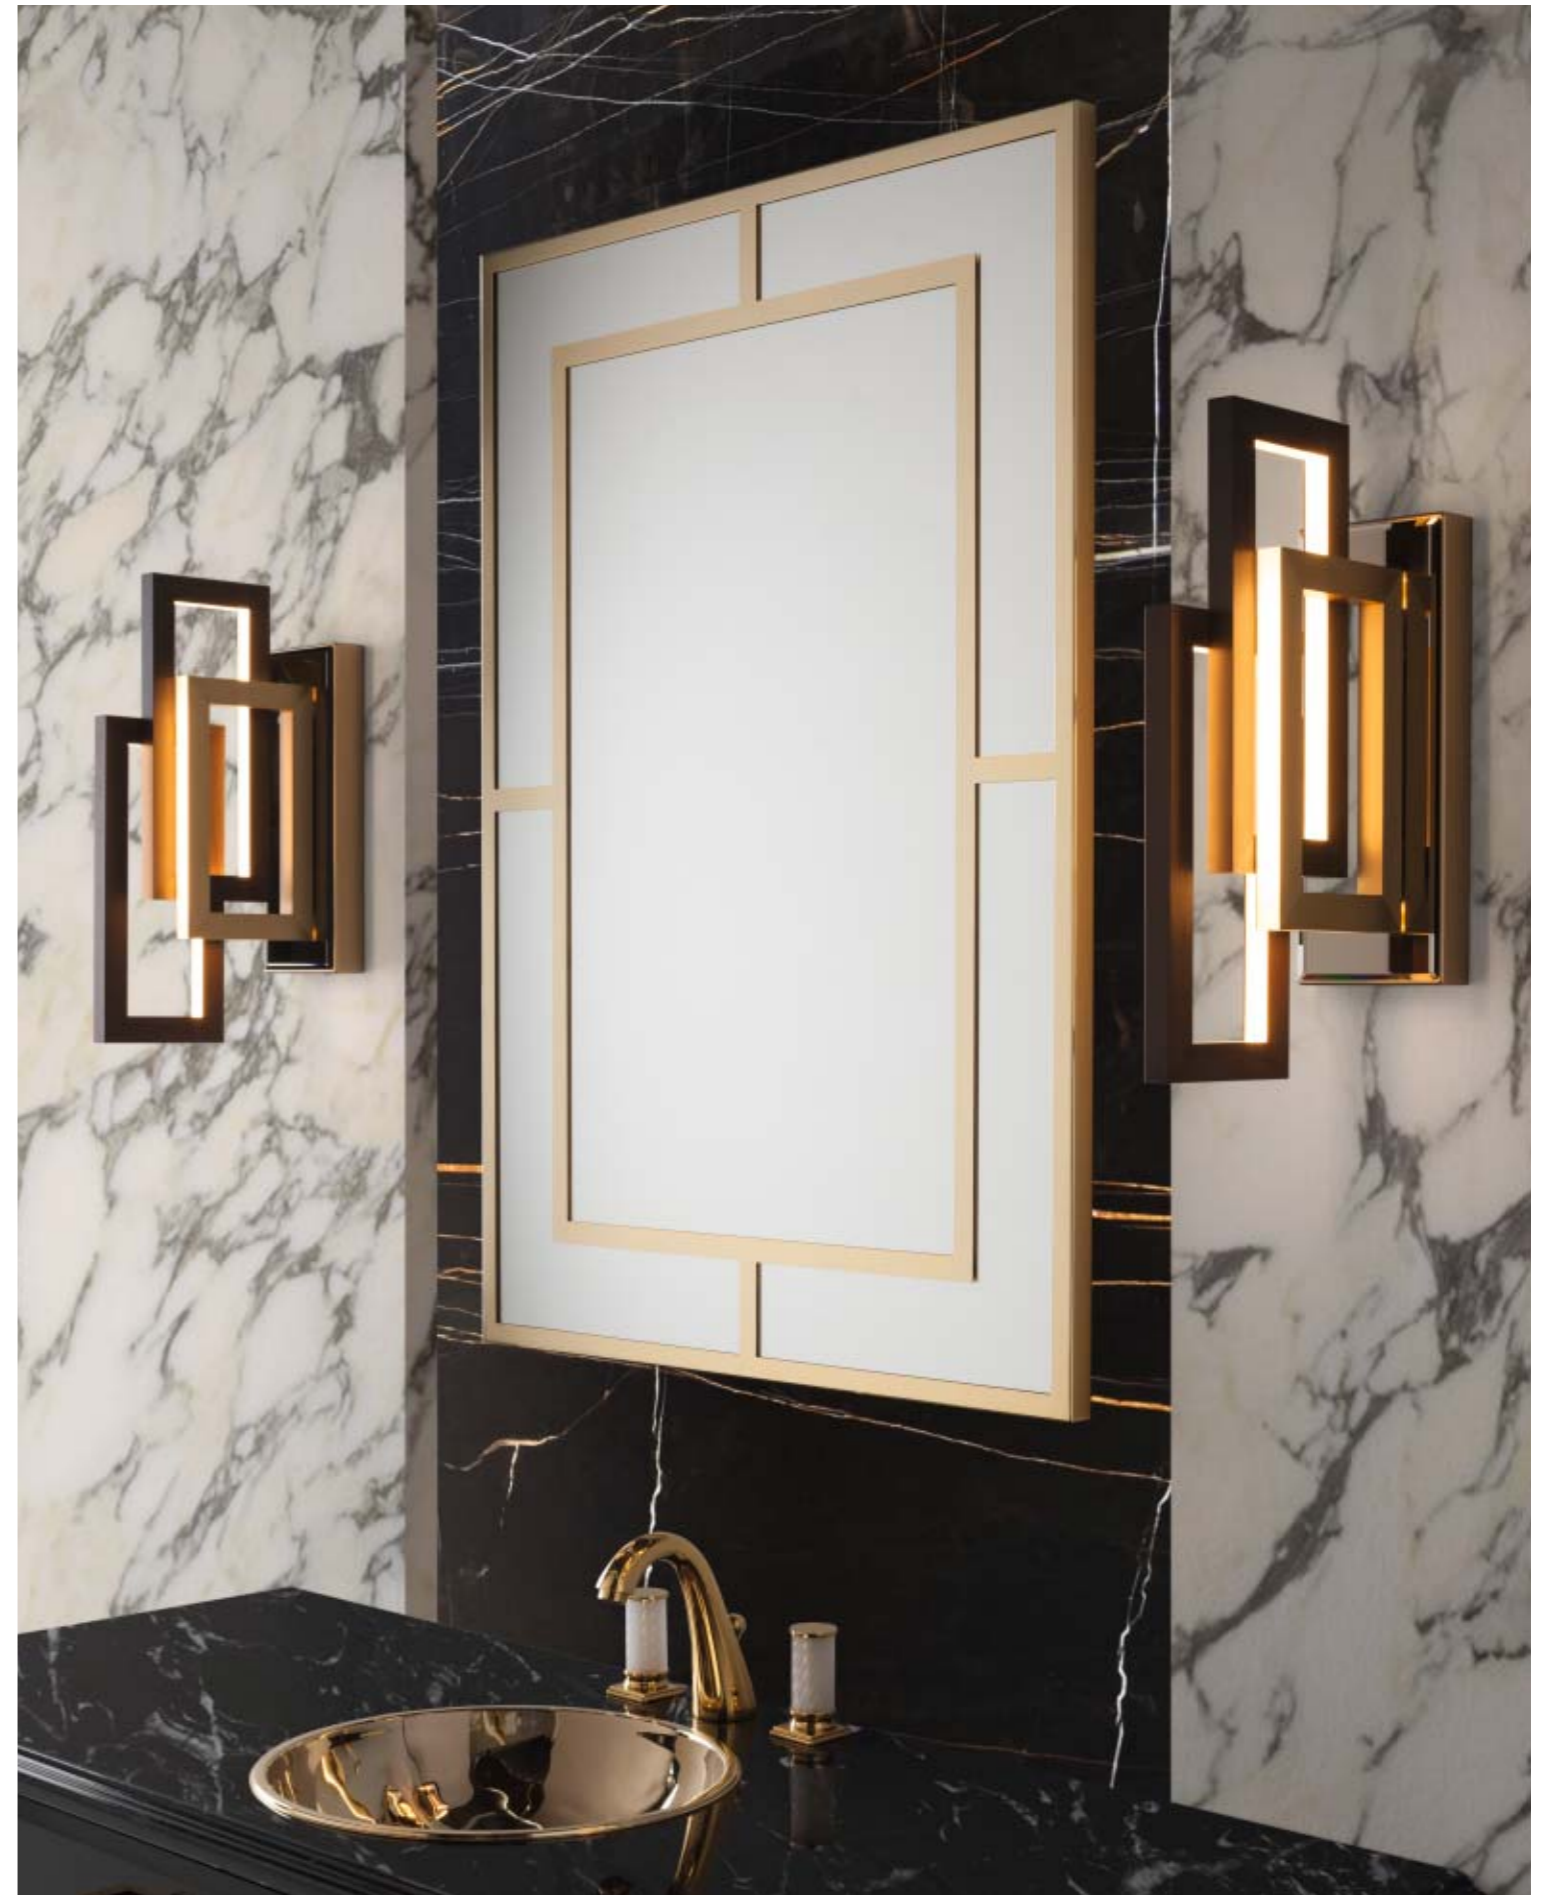

RIVIERE

Riviere is one of the exquisite ranges that make up the sophisticated and aptly named Oasis Luxury Collection. The line consists of consoles and vanity units in different materials and finishes which are teamed with a variety of basins, marbles and specialist glass types. The collection is characterised by geometries inspired by Art Déco with crisp balanced lines and drawers featuring a high-impact handle design. The fronts and sides are available in lacquer, mirror including fumè and bronze versions or in decorative glass, thereby allowing the collection to convey different moods from contemporary to more classical in style. The handles and feet, in either chrome or gold, serve to define and reinforce the overall look.

RV4

Version A

L 141, P 57, H 200 CM

RIVIERE console with one drawer in G556 glossy black finish and gold finish metal details. Nero marquina marble top and stainless steel basin in gold finish. CASABLANCA mirror with gold finish metal frame. EDGE SMALL wall lamps. FORTUNY tap in gold finish. Wall mounted towel holder in gold finish. Free-standing tall unit in G556 glossy black finish and gold finish metal details. TIFFANY bathtub in G556 glossy black finish with gold finish details and nero marquina marble top. SQUARE free-standing towel holder in gold finish. SATEN armchair, ANDRE' coffee tables and EDGE horizontal pendant lamp.