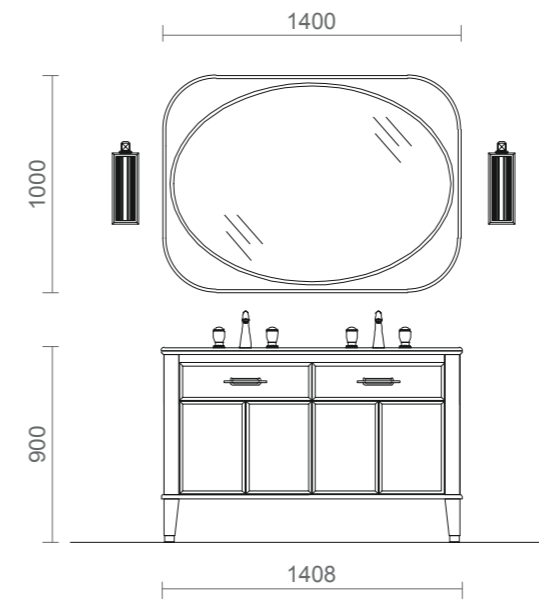

MODULARITY

L77 - Vanity unit with one drawer and two doors

L141 - Vanity unit with two drawers and four doors

L100 - Vanity unit with one drawer and two doors

RV2

Version A

L 141, P 57, H 88 CM

RIVIERE vanity unit with two drawers and four doors in M13 matt pearl finish and chrome finish metal details. Integrated glass top in glossy 113 pearl finish. CASABLANCA mirror in M13 matt pearl finish with chrome finish metal frame. ZEFIRO wall lamp in chrome finish. VENICE taps in chrome finish. Wall mounted towel holder in chrome finish. AURELIE bathtub in M13 matt pearl finish with chrome finish details and Bianco statuario marble top. Tall units and wall unit in M13 matt pearl finish and chrome finish metal details. SQUARE free-standing holder in M13 matt pearl finish and chrome finish metal details.