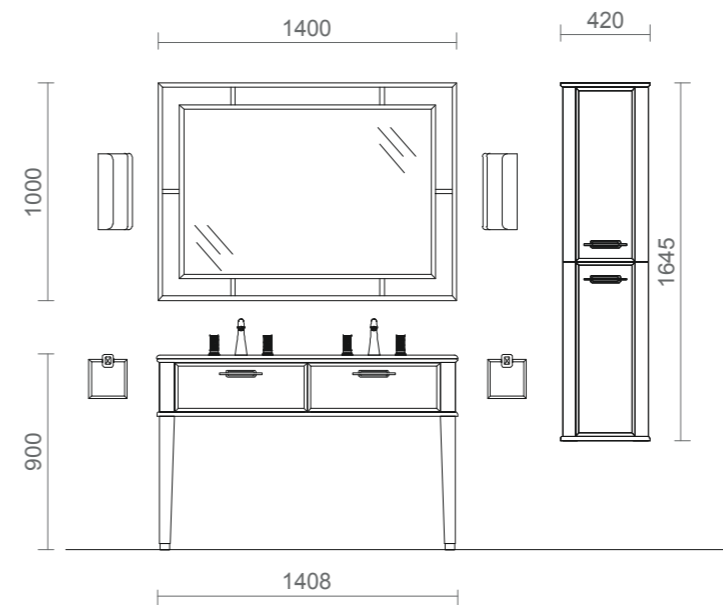

RV3

Version A

L 141, P 57, H 200 CM

RIVIERE console in G002 glossy Bianco finish and chrome finish metal details. Two drawers with front panel in mirror. VALENTINO mirror with chrome finish metal frame. CLEO wall lamps in chrome finish. FORTUNY taps in chrome finish. Wall mounted towel holder in chrome finish. Tall unit in G002 glossy Bianco finish with mirror door and chrome finish metal details. DIAMOND free-standing towel holder in chrome finish. LYS small bench.