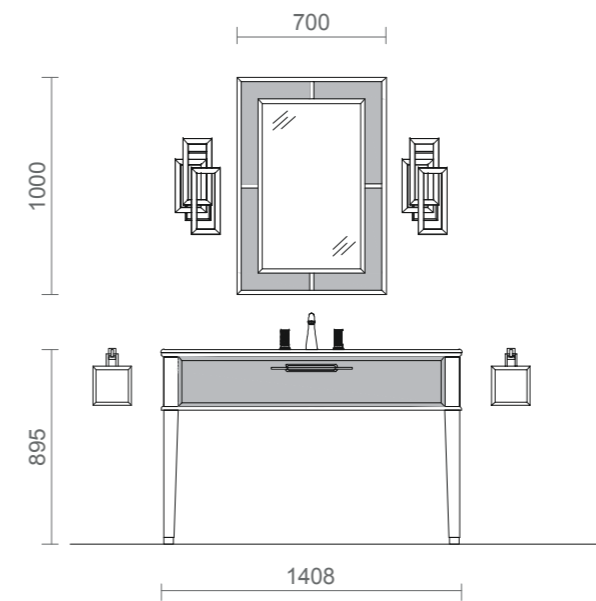

RV4

Version B

L 141, P 57, H 200 CM

RIVIERE console in G556 glossy black finish and chrome finish metal details. One drawer with front panel in smoked mirror. Nero marquina marble top and polished stainless steel basin. VALENTINO mirror with chrome finish metal frame. VICKY wall lamps in chrome finish. FORTUNY tap in chrome finish. Free-standing tall unit in G556 glossy black finish, chrome finish metal details and mirror door. SQUARE wall mounted towel holder in chrome finish.