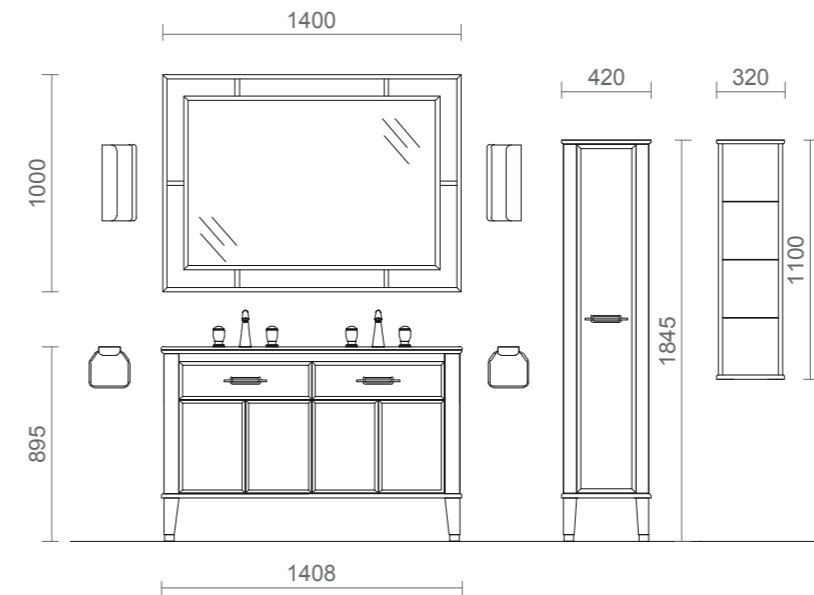

MODULARITY

L77 - Vanity unit with one drawer and two doors

L141 - Vanity unit with two drawers and four doors

L100 - Vanity unit with one drawer and two doors

RV2

Version A

L 141, P 57, H 88 CM

RIVIERE vanity unit with two drawers and four doors in M13 matt pearl finish and chrome finish metal details. Integrated glass top in glossy 113 pearl finish. CASABLANCA mirror in M13 matt pearl finish with chrome finish metal frame. ZEFIRO wall lamp in chrome finish. VENICE taps in chrome finish. Wall mounted towel holder in chrome finish. AURELIE bathtub in M13 matt pearl finish with chrome finish details and Bianco statuario marble top. Tall units and wall unit in M13 matt pearl finish and chrome finish metal details. SQUARE free-standing holder in M13 matt pearl finish and chrome finish metal details.