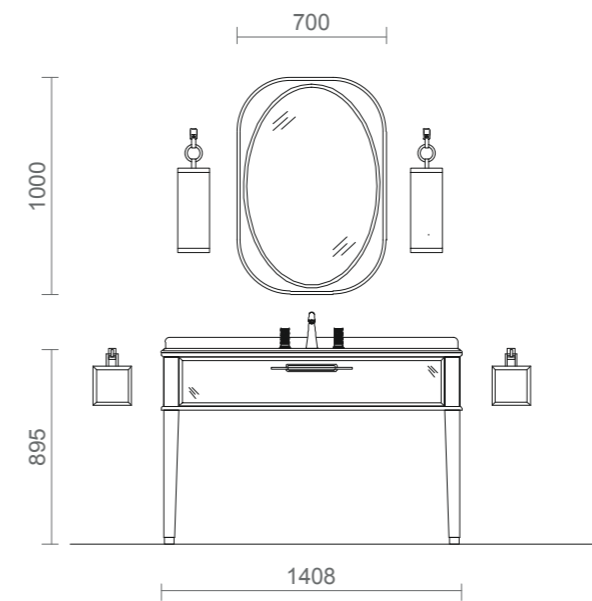

MODULARITY

L141 CM - Console with one drawer

L77 CM - Console with one drawer

L100 CM - Console with one drawer

L122 CM - Console with one drawer

L141 CM - Console with two drawers

RV4

Version E