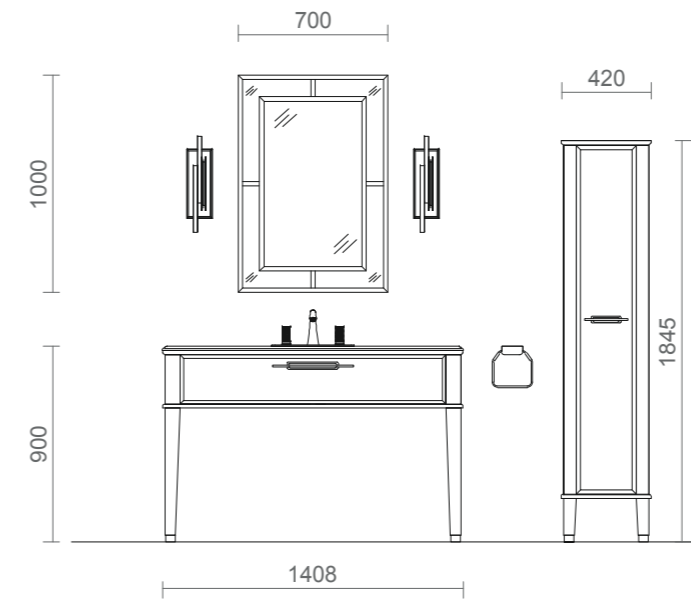

RIVIERE

Riviere is one of the exquisite ranges that make up the sophisticated and aptly named Oasis Luxury Collection. The line consists of consoles and vanity units in different materials and finishes which are teamed with a variety of basins, marbles and specialist glass types. The collection is characterised by geometries inspired by Art Déco with crisp balanced lines and drawers featuring a high-impact handle design. The fronts and sides are available in lacquer, mirror including fumè and bronze versions or in decorative glass, thereby allowing the collection to convey different moods from contemporary to more classical in style. The handles and feet, in either chrome or gold, serve to define and reinforce the overall look.