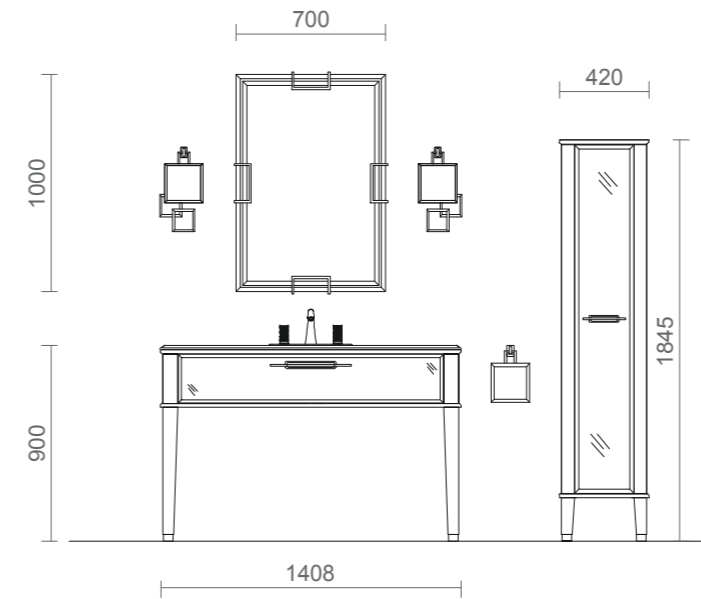

Black ceramic washbasin.

White ceramic washbasin.

RV4
Version C
L 141, P 57, H 200 CM

RIVIERE console with one drawer in G556 glossy black finish and gold finish metal details. Integrated glass top in glossy 100 Nero finish. VALENTINO mirror with gold finish metal frame. EDGE small flat wall lamps. FORTUNY tap in gold finish. SQUARE wall mounted towel holder in gold finish.