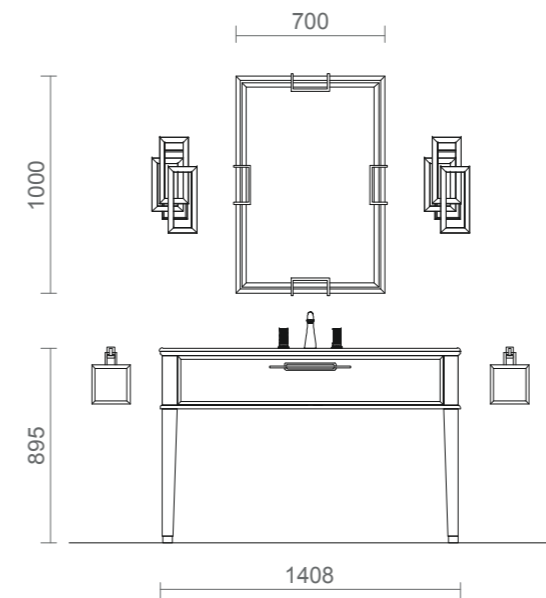

RV4
Version C
L 141, P 57, H 200 CM

RIVIERE console with one drawer in G556 glossy black finish and gold finish metal details. Integrated glass top in glossy 100 Nero finish. VALENTINO mirror with gold finish metal frame. EDGE small flat wall lamps. FORTUNY tap in gold finish. SQUARE wall mounted towel holder in gold finish.