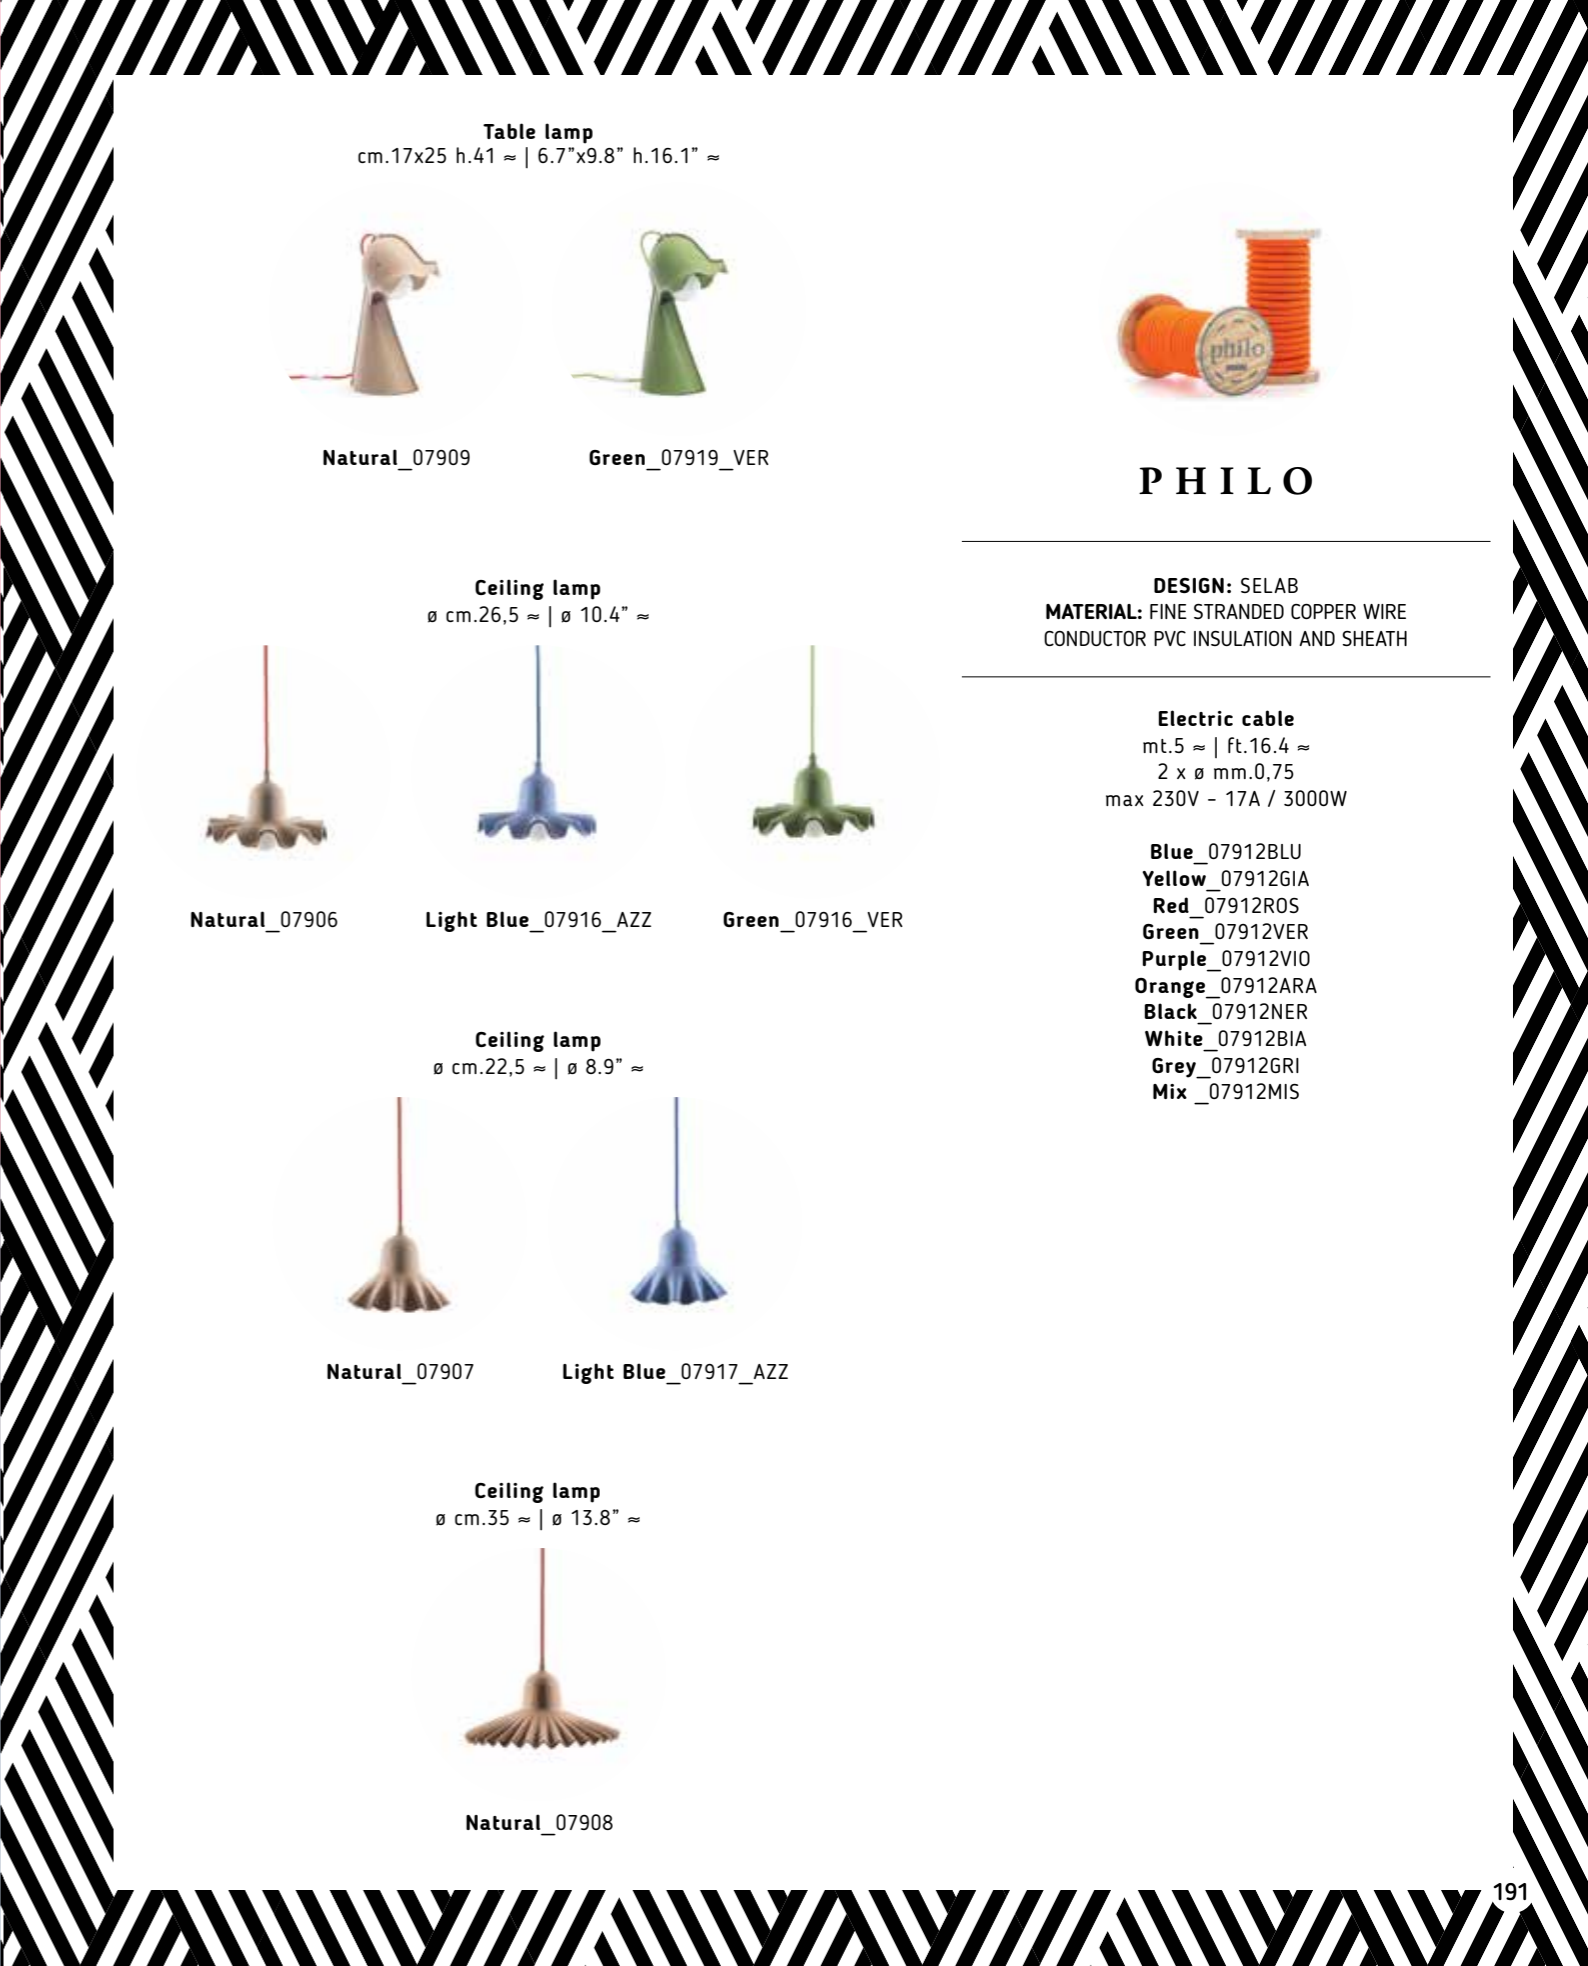

EGGS OF COLUMBUS

DESIGN: VALENTINA CARRETTA / FABRICA | **MATERIAL:** RECYCLED PAPER, CERAMIC LAMP HOLDER, FABRIC WIRE

Lightbulb not included | Maximun supported: E27 - Max 40W - 230V - 50Hz | 40W = 7/8W Low Consumption | 40W = 4/5W LED