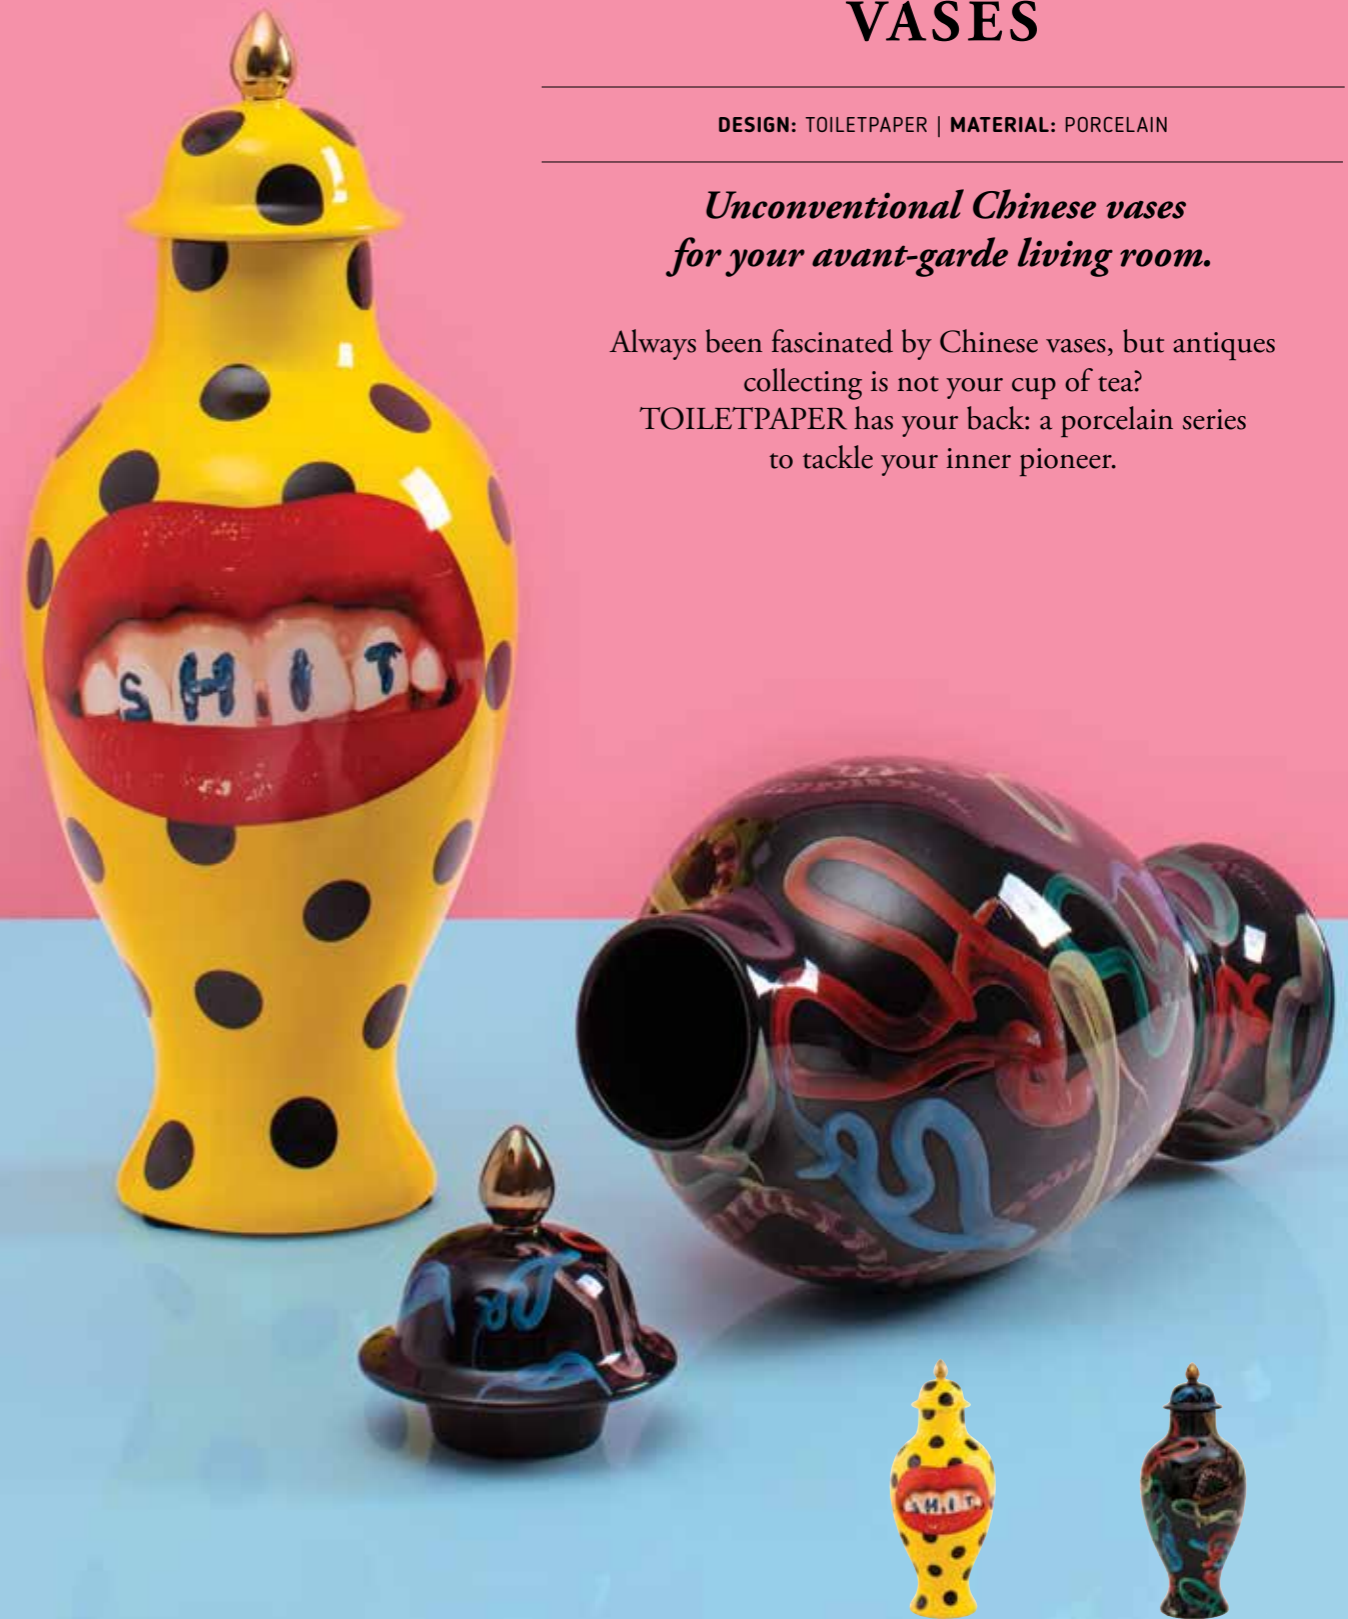

Snakes_09790
ø cm. 19,5 h.46,5 ≈
ø 7.7" h.18.3" ≈

VASES

DESIGN: TOILETPAPER | MATERIAL: PORCELAIN

Unconventional Chinese vases for your avant-garde living room.

Always been fascinated by Chinese vases, but antiques collecting is not your cup of tea? TOILETPAPER has your back: a porcelain series to tackle your inner pioneer.

Shit_09791
ø cm. 19,5 h.46,5 ≈
ø 7.7" h.18.3" ≈