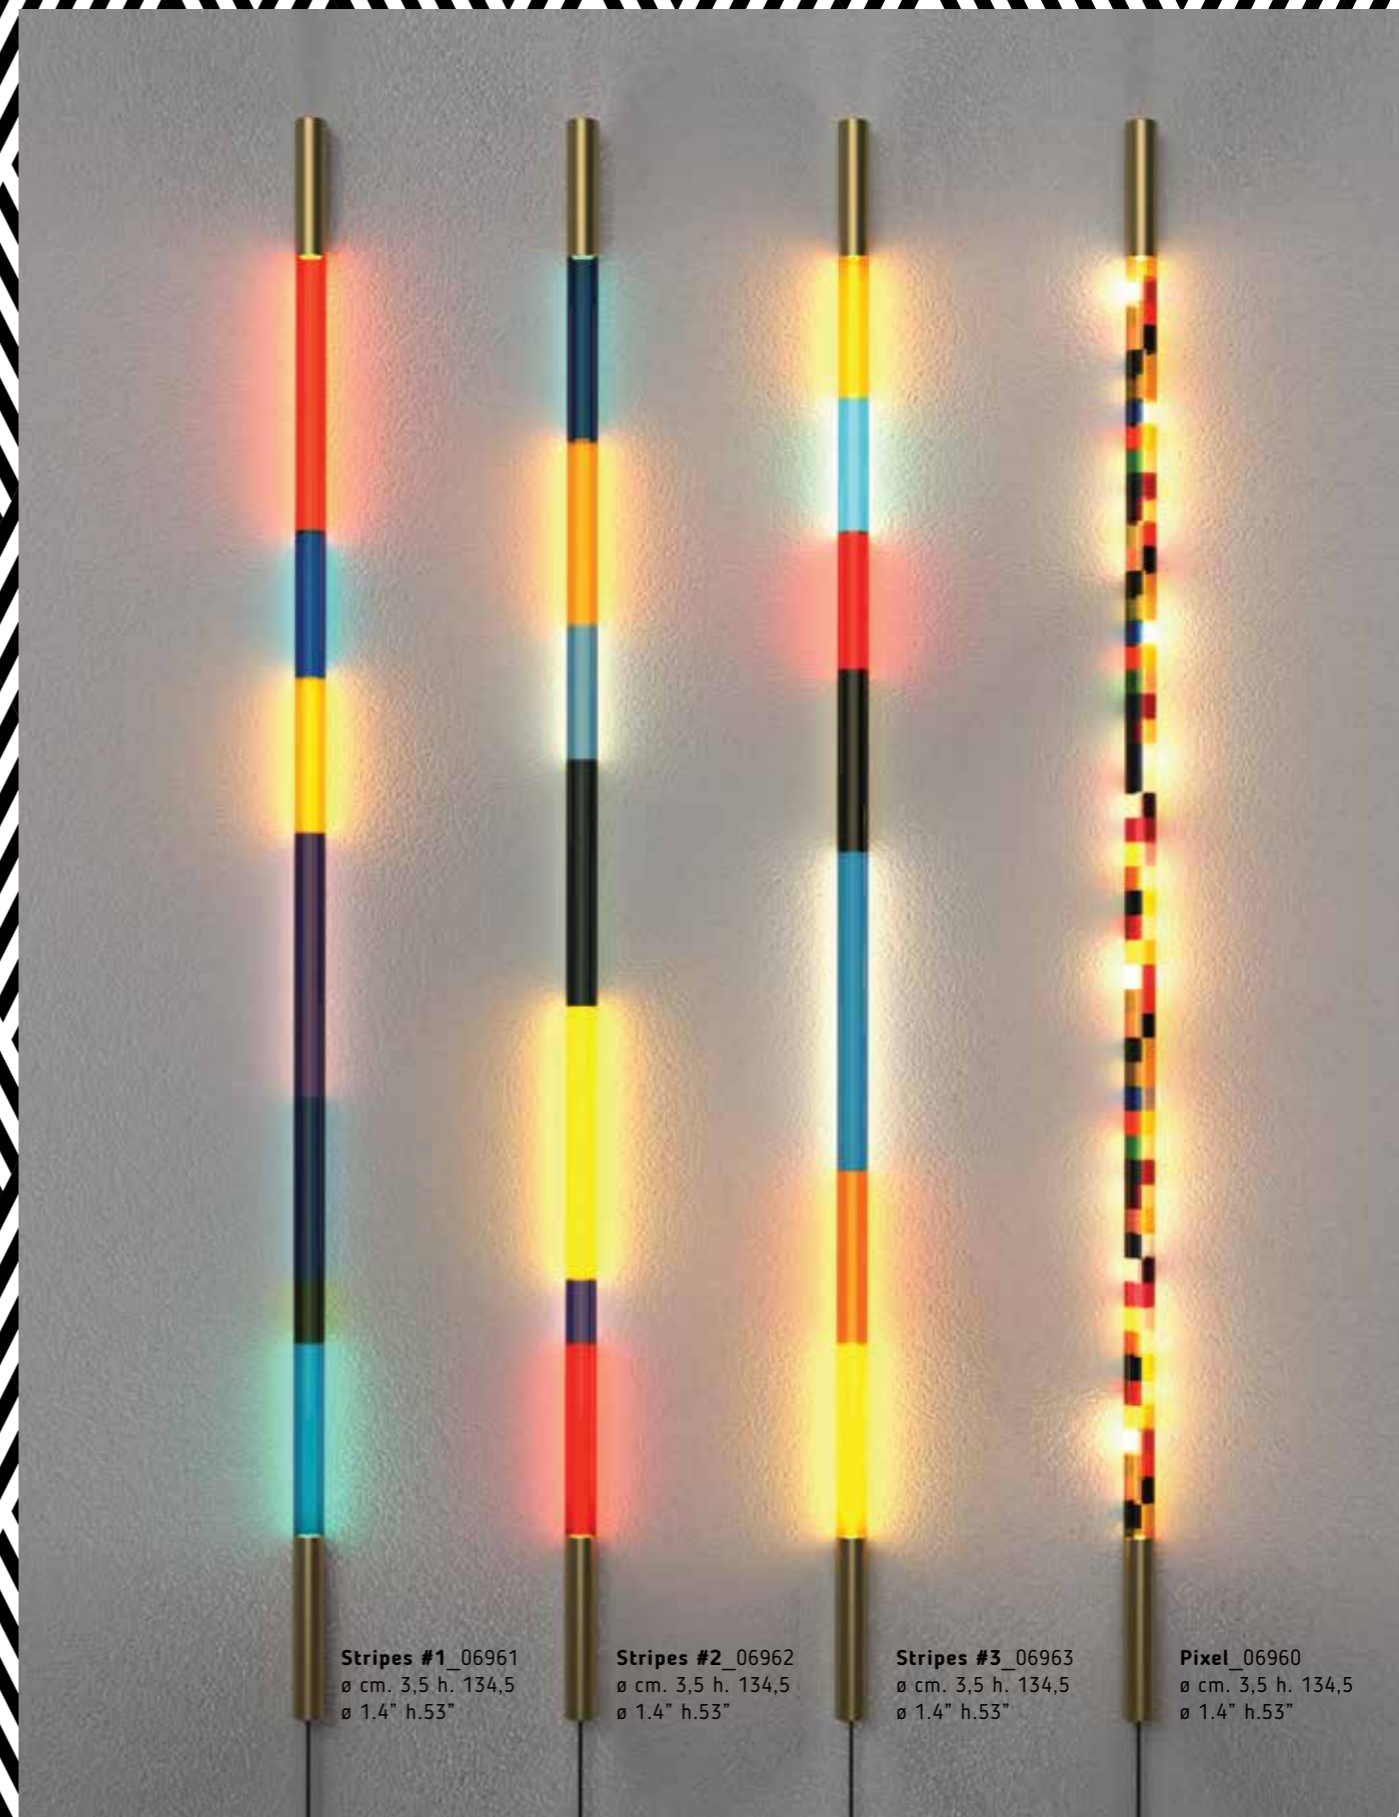

Stripes #1_06961
ø cm. 3,5 h. 134,5
ø 1.4" h.53"

Stripes #2_06962
ø cm. 3,5 h. 134,5
ø 1.4" h.53"

Stripes #3_06963
ø cm. 3,5 h. 134,5
ø 1.4" h.53"

Pixel_06960
ø cm. 3,5 h. 134,5
ø 1.4" h.53"