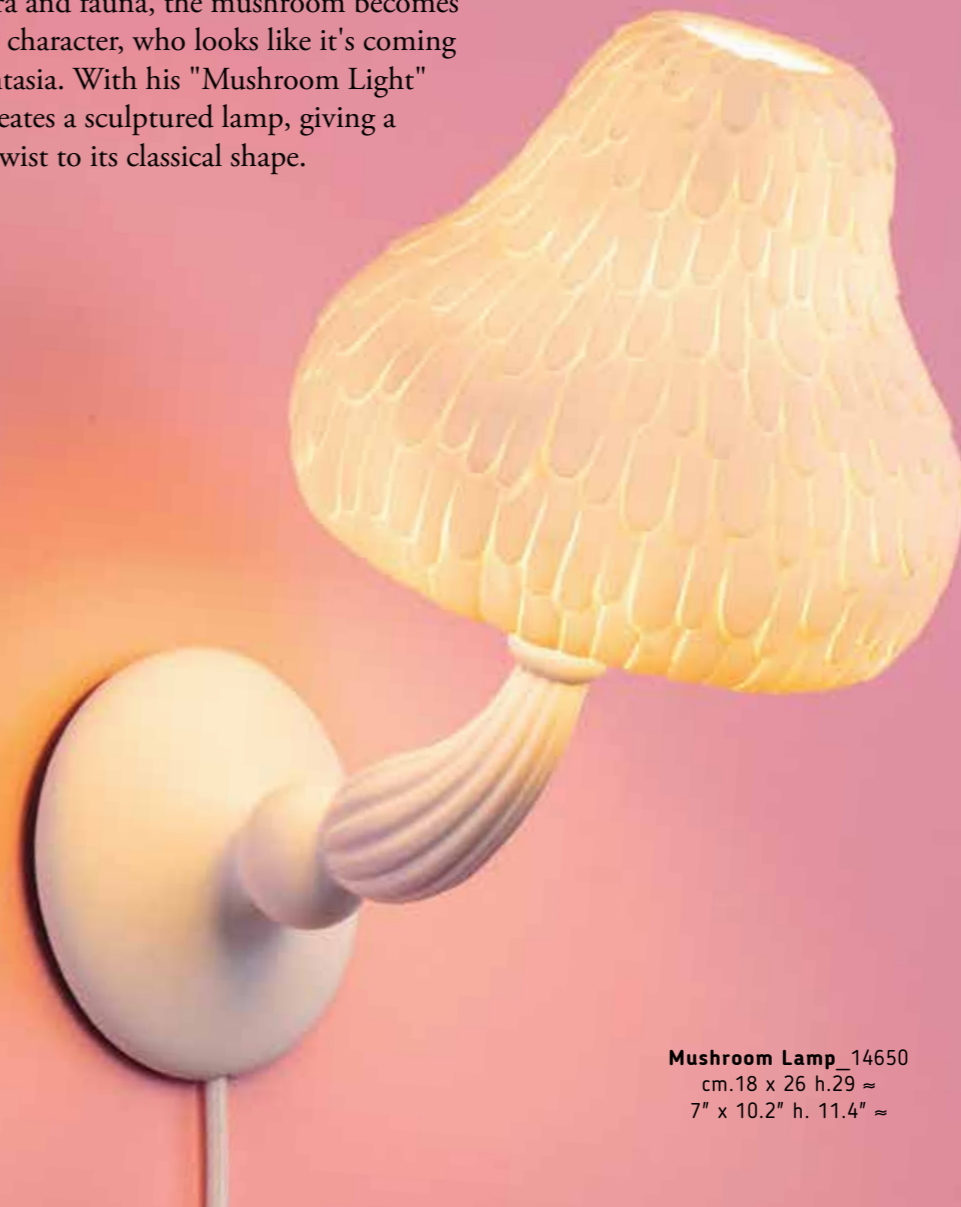

MUSHROOM LAMP

APPLIQUE | TABLE LAMP

DESIGN: MARCANTONIO | MATERIAL: RESIN

In between flora and fauna.

Halfway through flora and fauna, the mushroom becomes a curious and quirky character, who looks like it's coming straight out of Fantasia. With his "Mushroom Light" Marcantonio creates a sculptured lamp, giving a Disney twist to its classical shape.