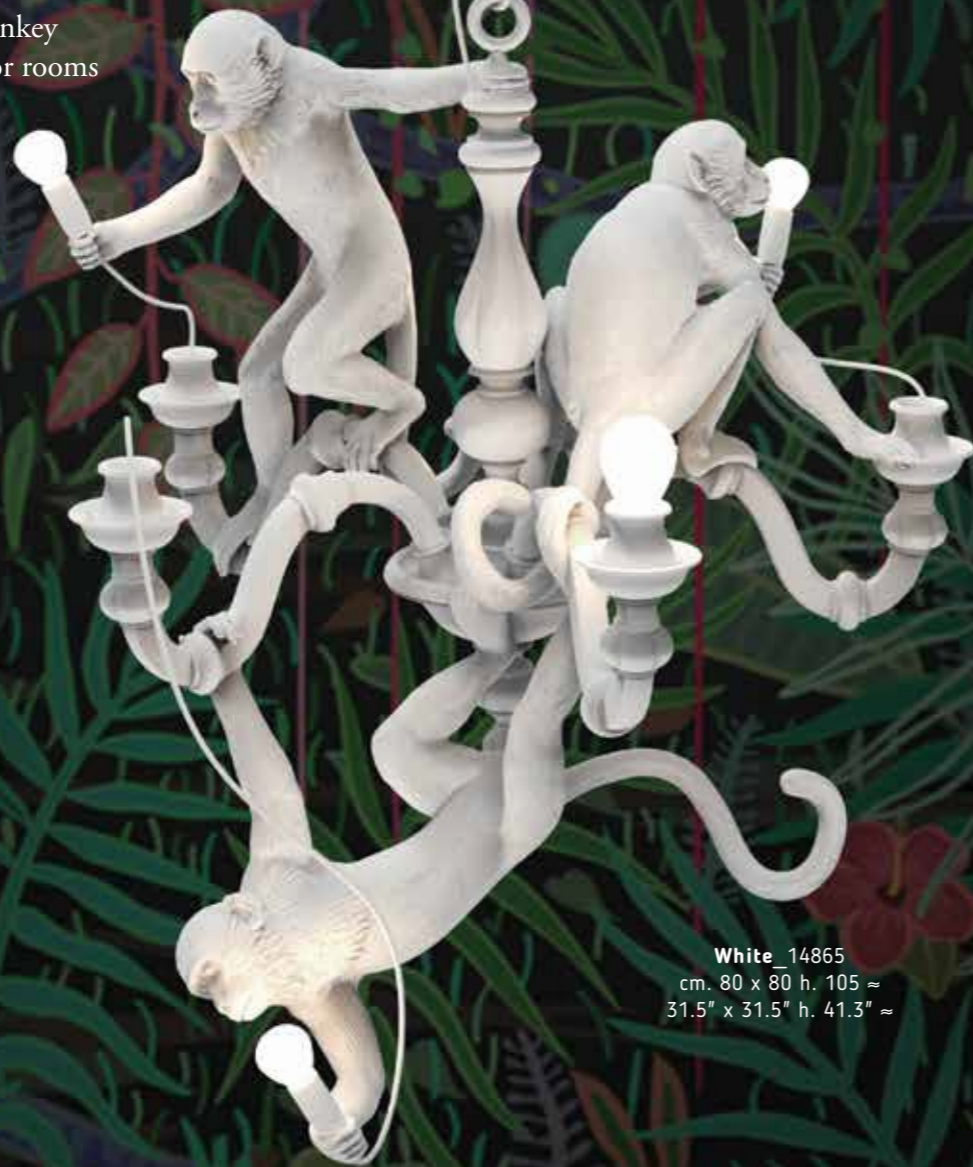

MONKEY CHANDELIER

DESIGN: MARCANTONIO | MATERIAL: RESIN

Black and irreverent candor.

Irreverent and mischievous, the three little monkeys designed by Marcantonio took over an entire chandelier! Unconventional in its white splendor, the Monkey chandelier is simply perfect for rooms out of the ordinary.

White_14865
cm. 80 x 80 h. 105 ≈
31.5" x 31.5" h. 41.3" ≈

4W led 2400 kv (warm light) E14 x 5 | 220 Volt