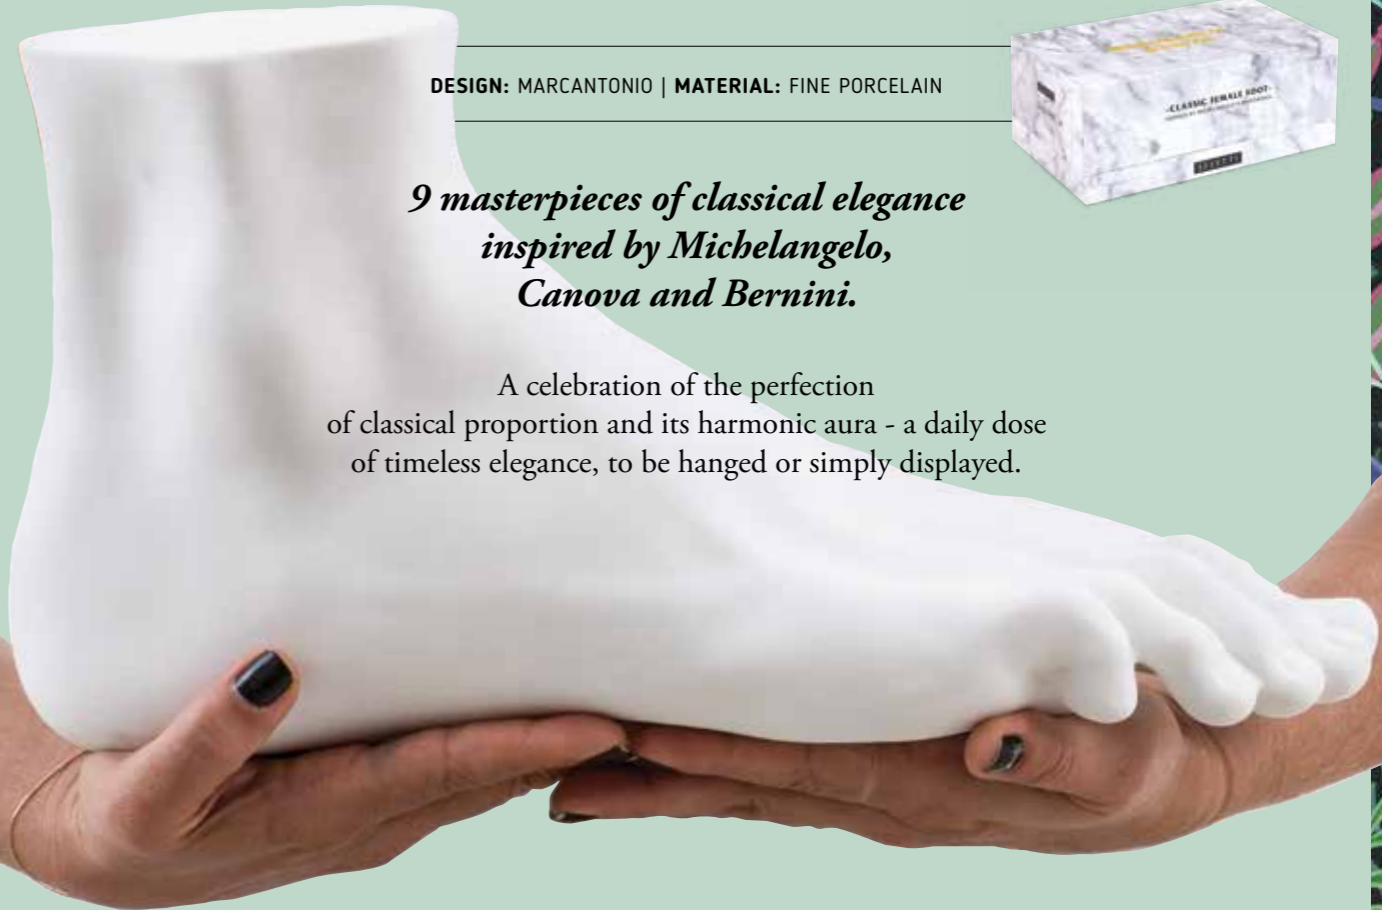

Industrial lamp easy to hang_16426
ø cm.11 h.30 ≈
ø 4.3" h.11.8" ≈
cable: mt.3 ≈ | ft.9 ≈
For indoor use only
Led Light bulb included
EU version input: 230V - 50 Hz
E27 - 6W - 2300K - 125 lumen
US version input: 120V - 60 Hz
E27 - 6W - 2300K - 125 lumen
WARM WHITE

MEMORABILIA MVSEVM

DESIGN: MARCANTONIO | MATERIAL: FINE PORCELAIN

*9 masterpieces of classical elegance
inspired by Michelangelo,
Canova and Bernini.*

A celebration of the perfection
of classical proportion and its harmonic aura - a daily dose
of timeless elegance, to be hanged or simply displayed.