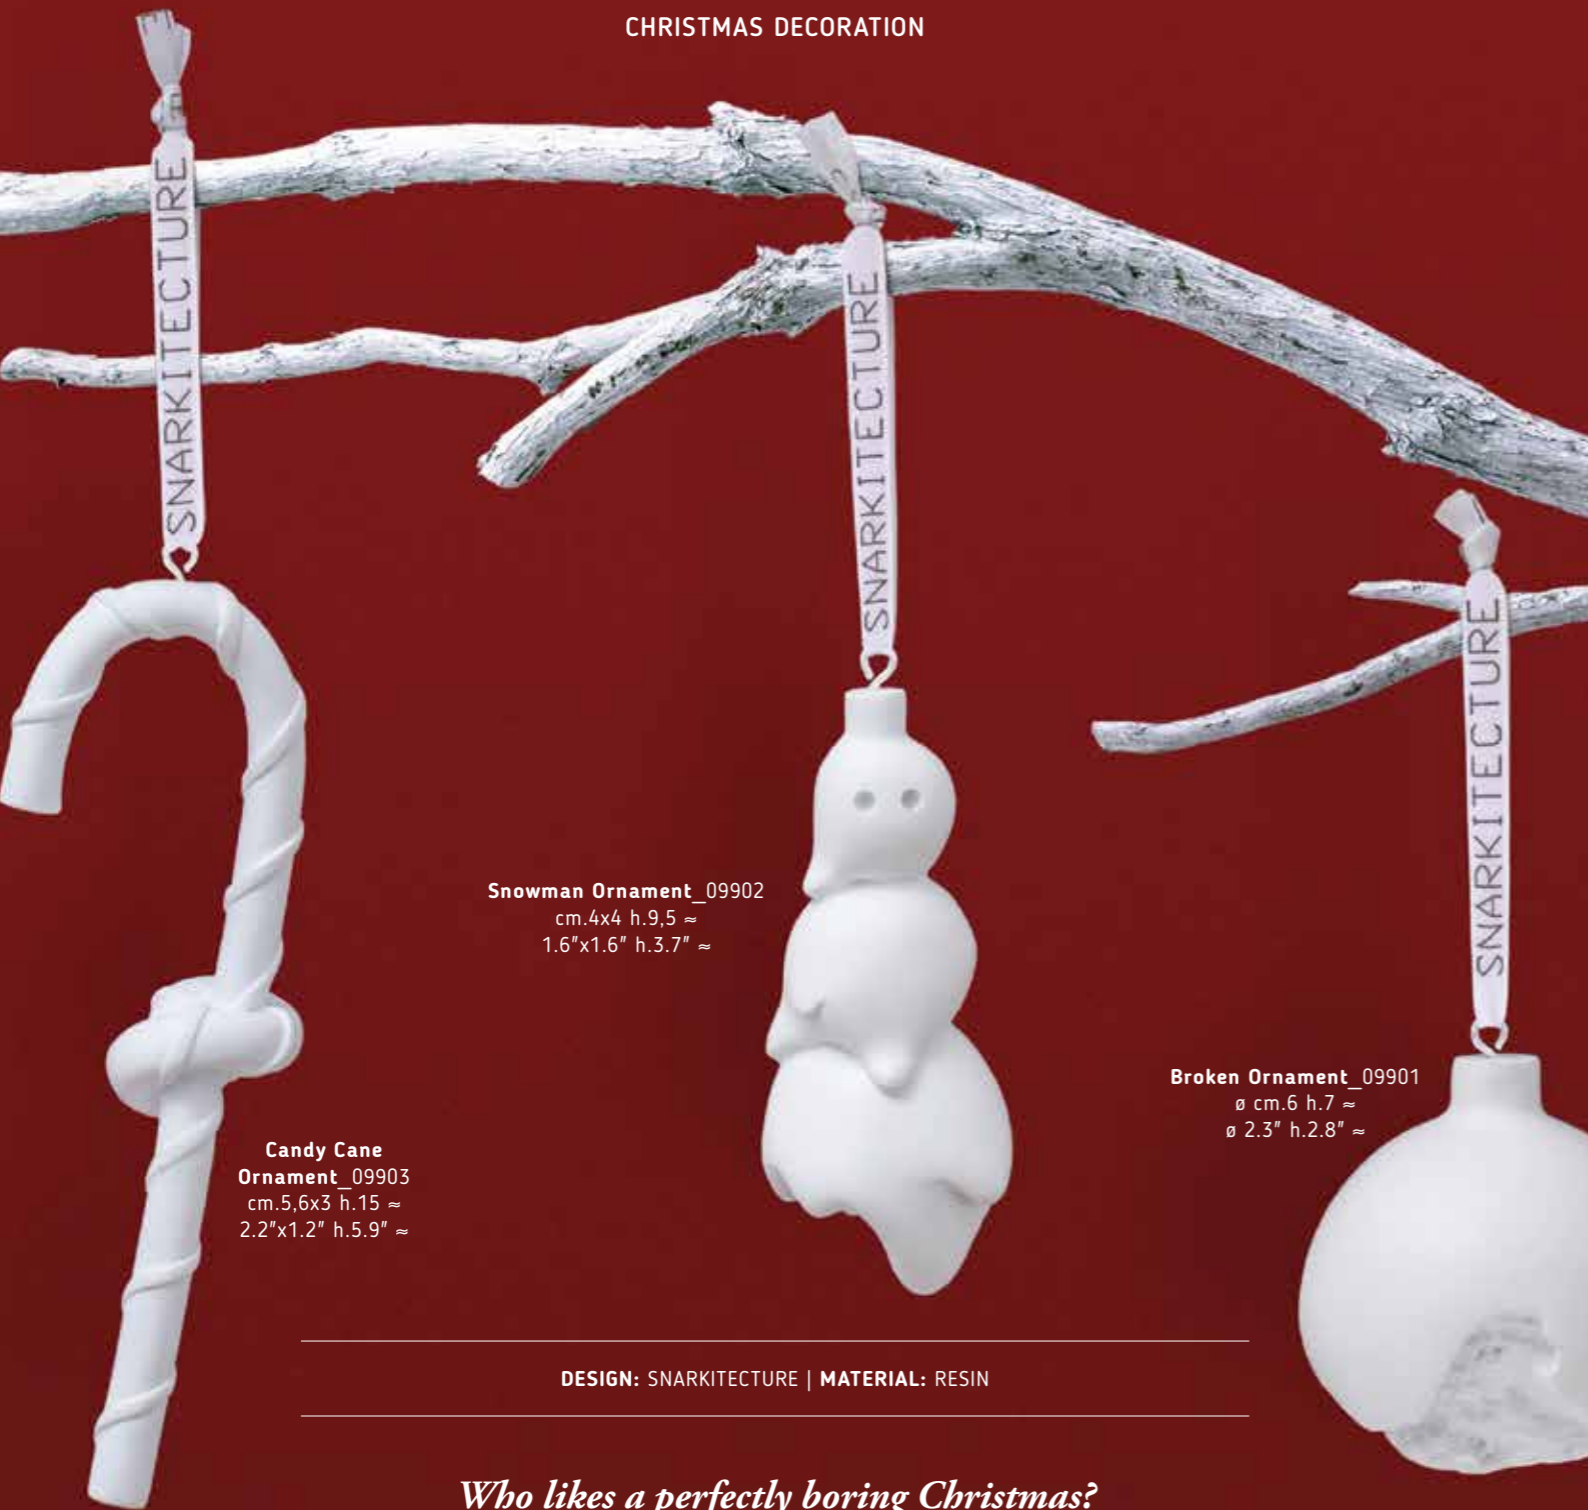

SNARKITECTURE

CHRISTMAS DECORATION

Snowman Ornament_09902
cm.4x4 h.9,5 ≈
1.6"x1.6" h.3.7" ≈

**Candy Cane
Ornament_09903**
cm.5,6x3 h.15 ≈
2.2"x1.2" h.5.9" ≈

Broken Ornament_09901
ø cm.6 h.7 ≈
ø 2.3" h.2.8" ≈

DESIGN: SNARKITECTURE | MATERIAL: RESIN

Who likes a perfectly boring Christmas?

Designed by **Snarkitecture**, one of the **most important architecture studios in NY**, these unusual decorations give a touch of imperfection to your Christmas.

UMBRELLA

SILKSCREEN PRINTED UMBRELLA-STAND

DESIGN: SELAB | MATERIAL: METAL SHEET