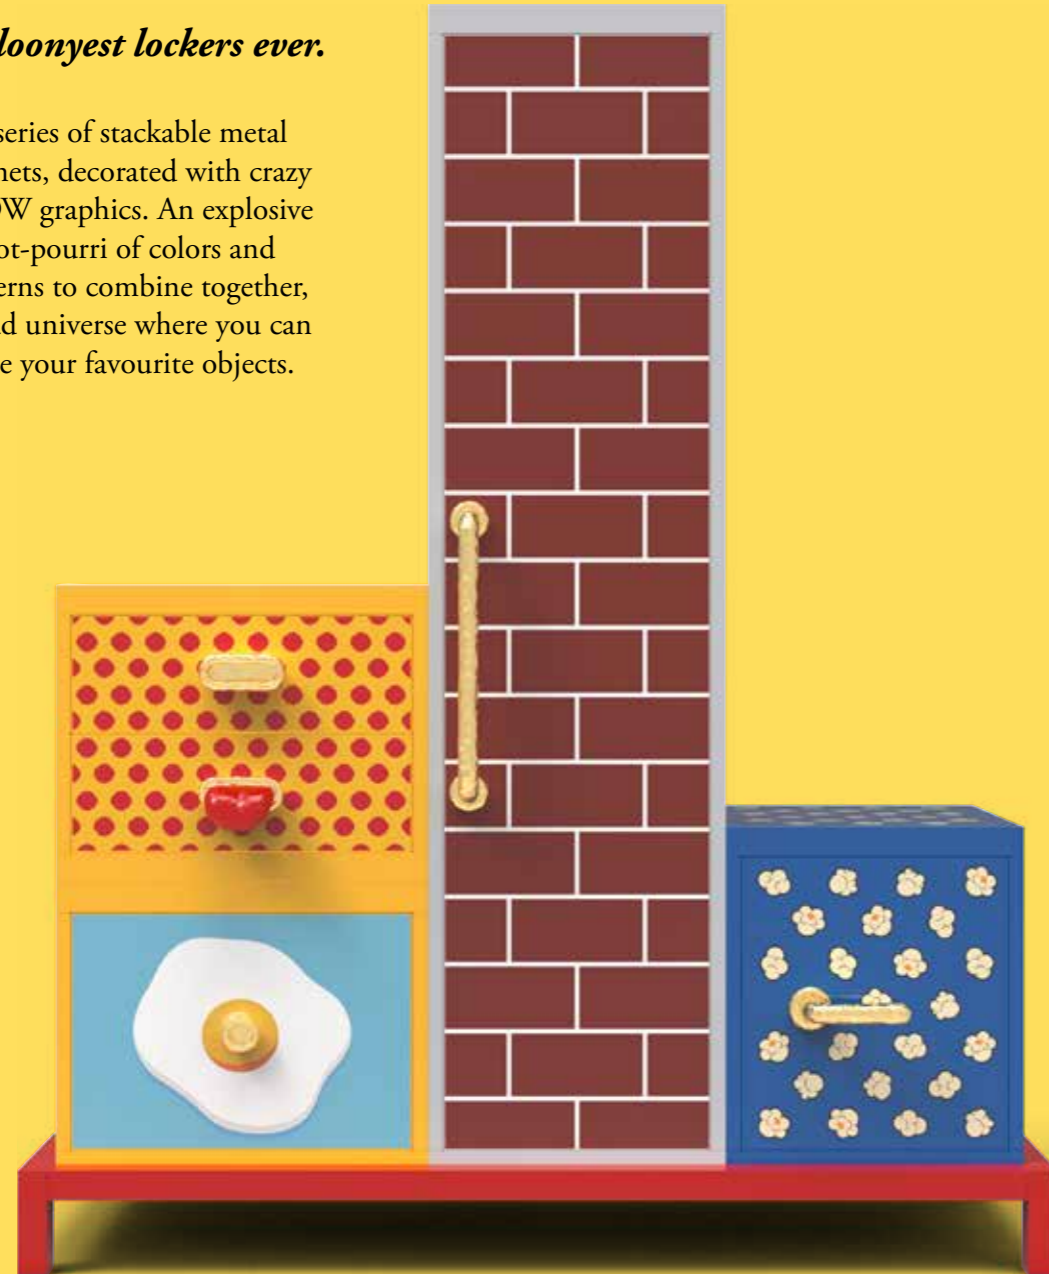

Innovation and originality are at the core of Studio Job's exploration of the limit between design and art.

BLOW CABINETS

DESIGN: STUDIO JOB | MATERIAL: METAL, RESIN

The loonyest lockers ever.

A series of stackable metal cabinets, decorated with crazy BLOW graphics. An explosive pot-pourri of colors and patterns to combine together, a mad universe where you can hide your favourite objects.