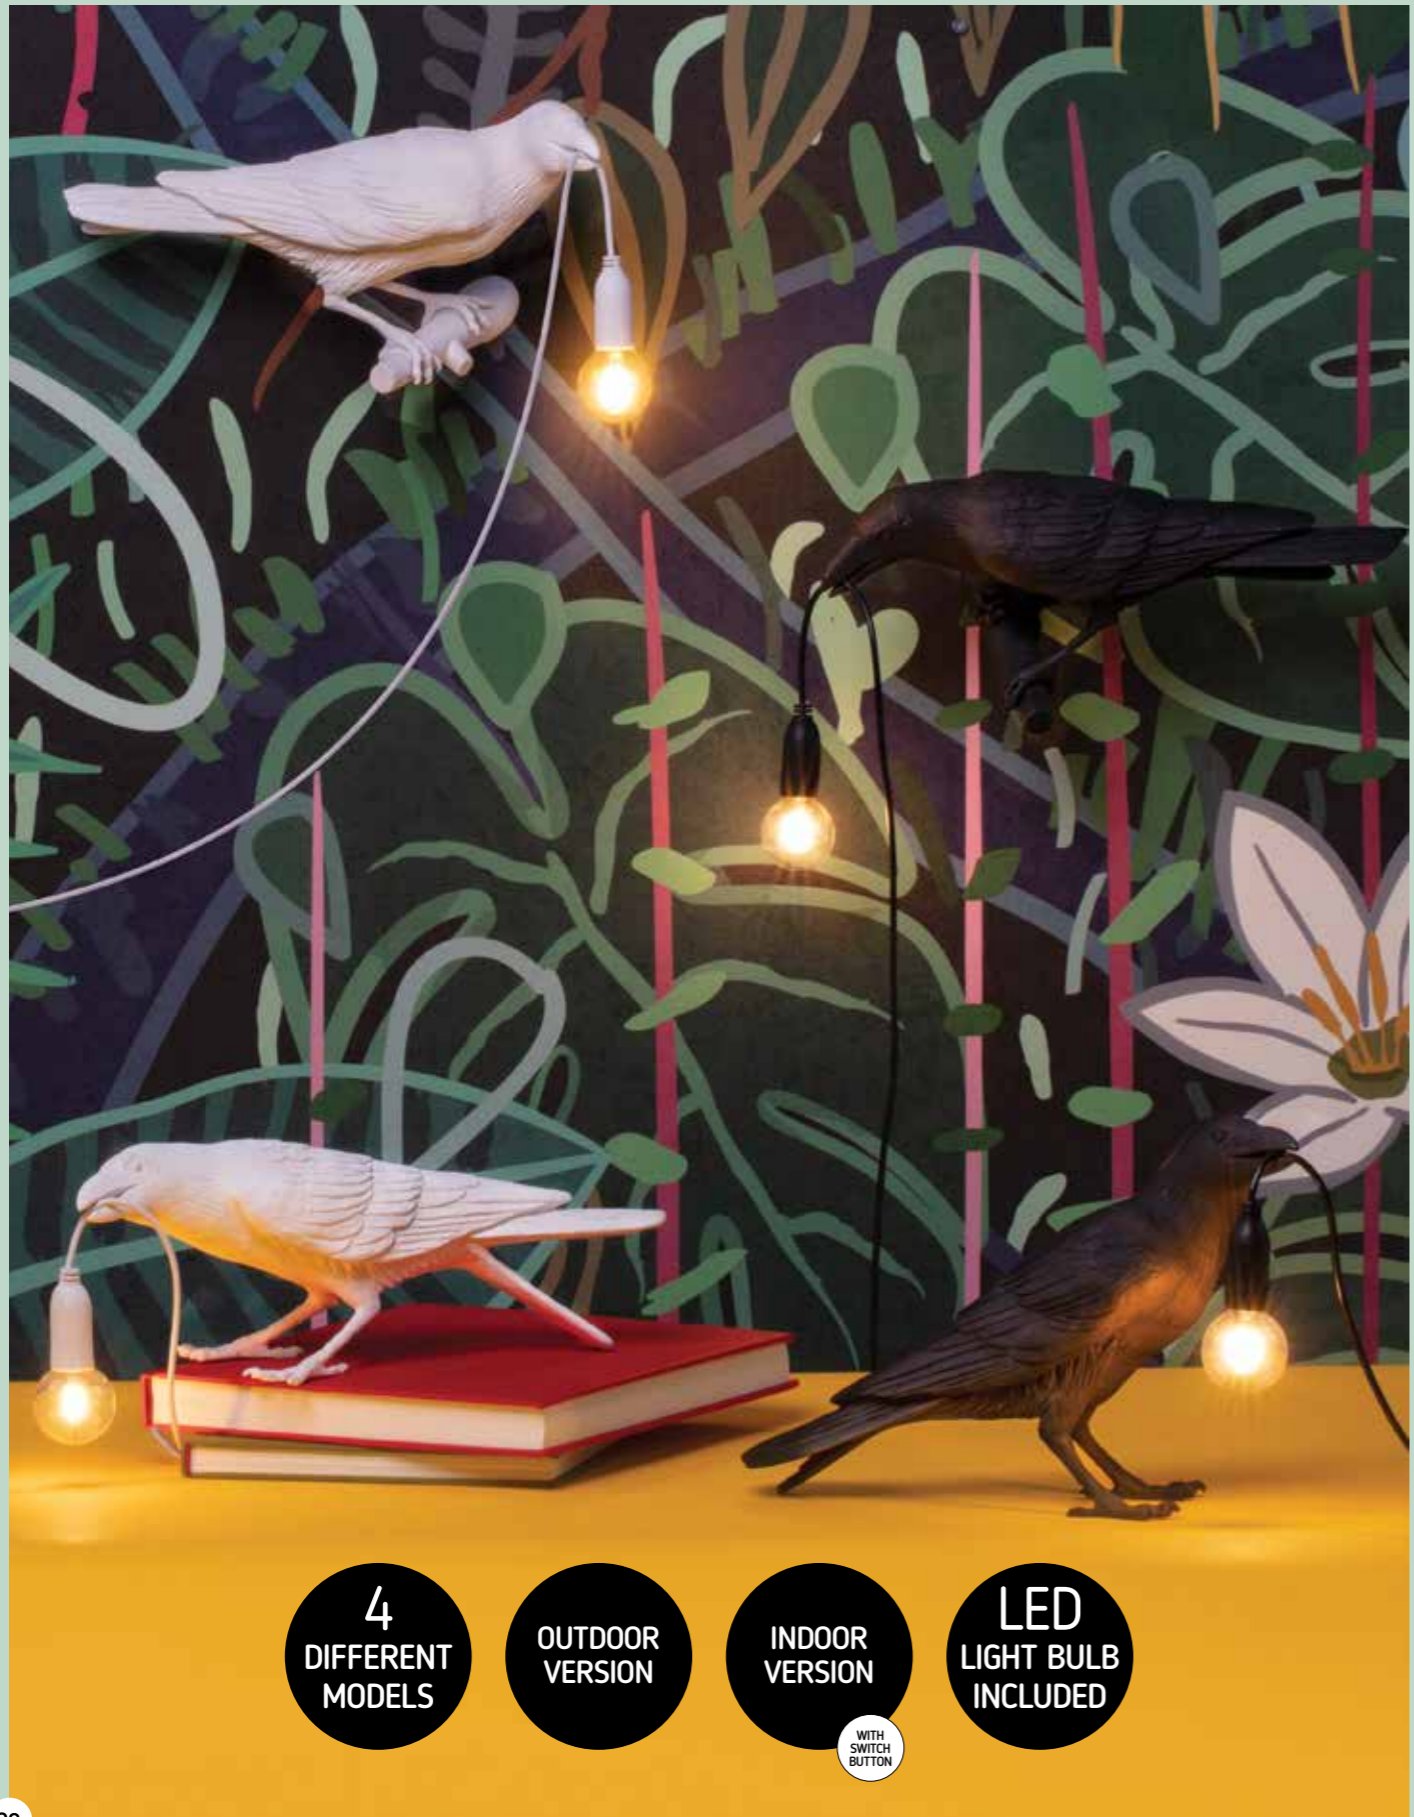

4
DIFFERENT
MODELS

OUTDOOR
VERSION

INDOOR
VERSION

LED
LIGHT BULB
INCLUDED

WITH
SWITCH
BUTTON

BIRD LAMP

DESIGN: MARCANTONIO | MATERIAL: RESIN

Light up your room with a little help of a feathered friend.

Just like in a fairy tale, four clever ravens shed some light for you to find your own way. These kind and quirky birds are made out of resin in two color variations, designed by Marcantonio in four different poses.