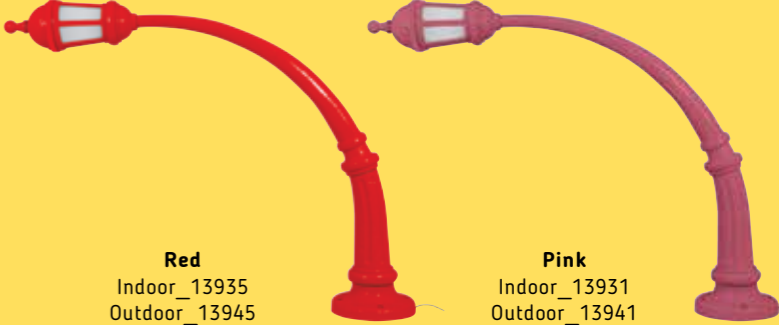

Red
Indoor_13935
Outdoor_13945

Pink
Indoor_13931
Outdoor_13941