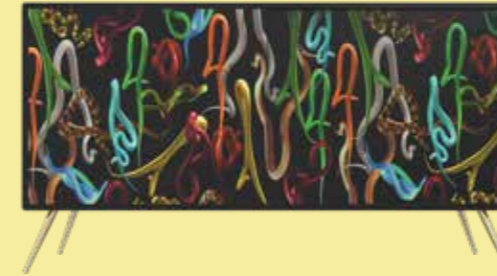

Wonder-cabinets.

Irreverent and dreamlike, the cabinets of the TOILETPAPER collection add that surreal touch to your space. Unsuspecting keepers of your secrets, they are available in three different designs and six colorful graphics.

Snakes_14512
cm. 158 x 45 h.87 ≈
62.2" x 17.7" h.34.3" ≈