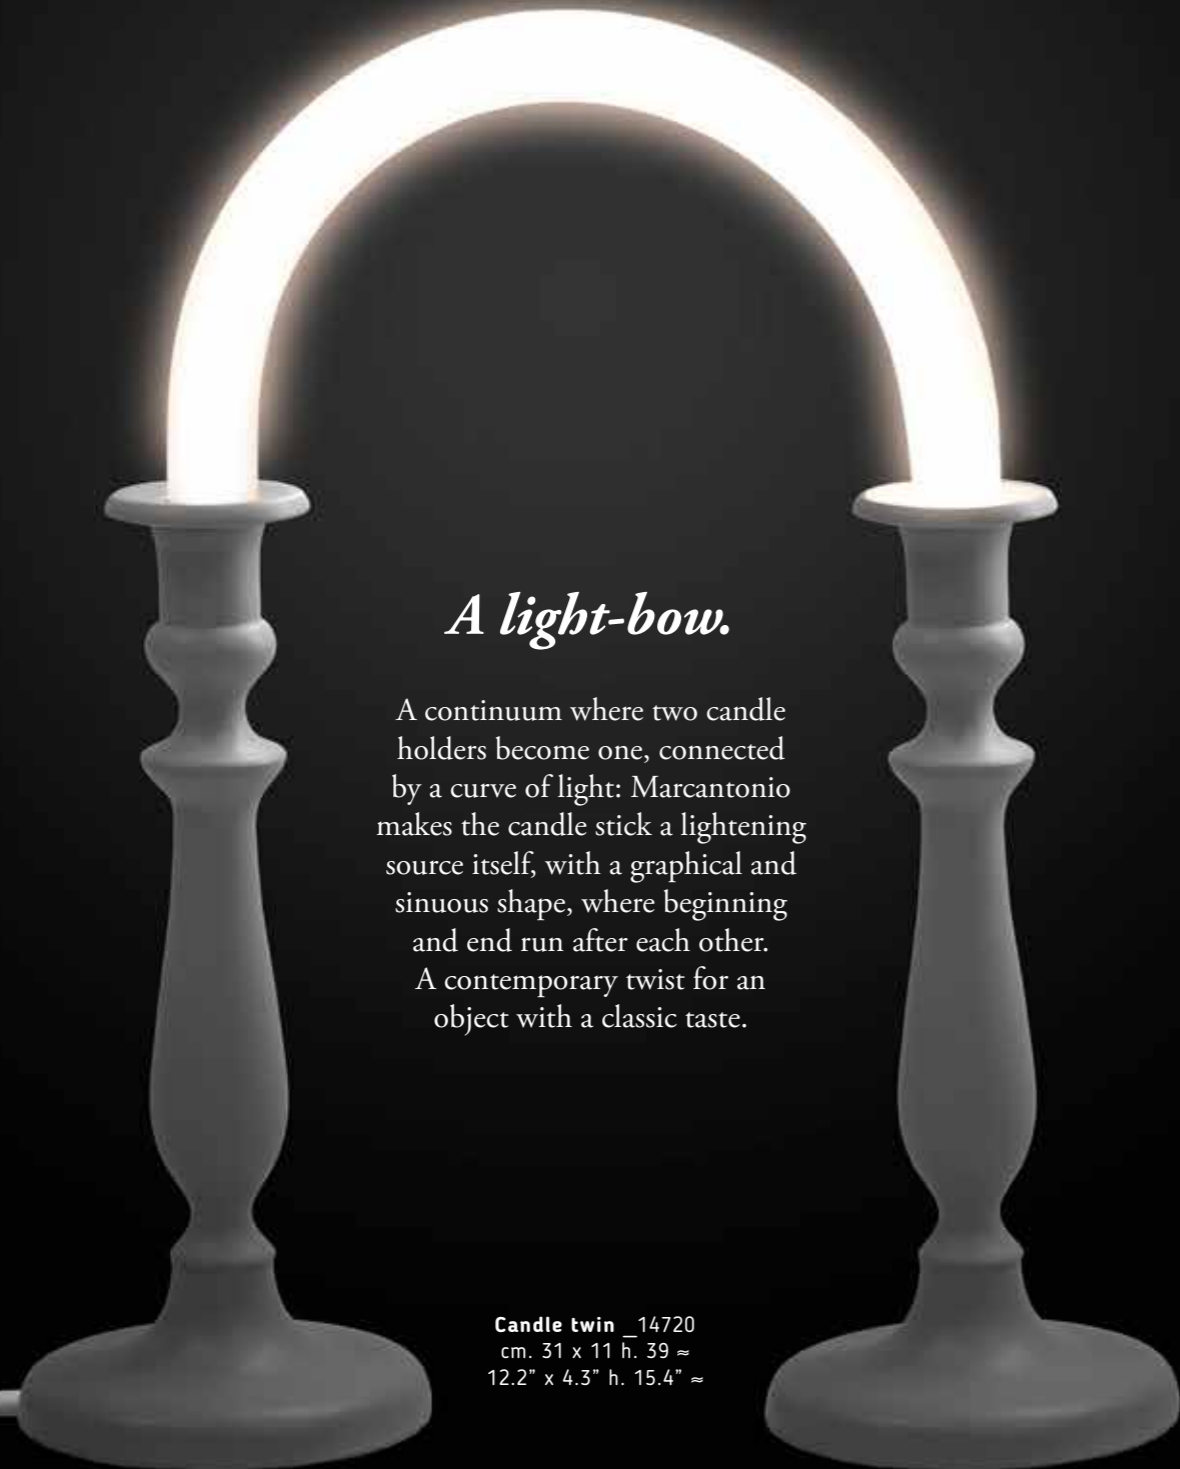

CANDLE TWINS

TABLE LAMP

DESIGN: MARCANTONIO | MATERIAL: RESIN+ GLASS+SILICON LED TUBE

A light-bow.

A continuum where two candle holders become one, connected by a curve of light: Marcantonio makes the candle stick a lightening source itself, with a graphical and sinuous shape, where beginning and end run after each other. A contemporary twist for an object with a classic taste.