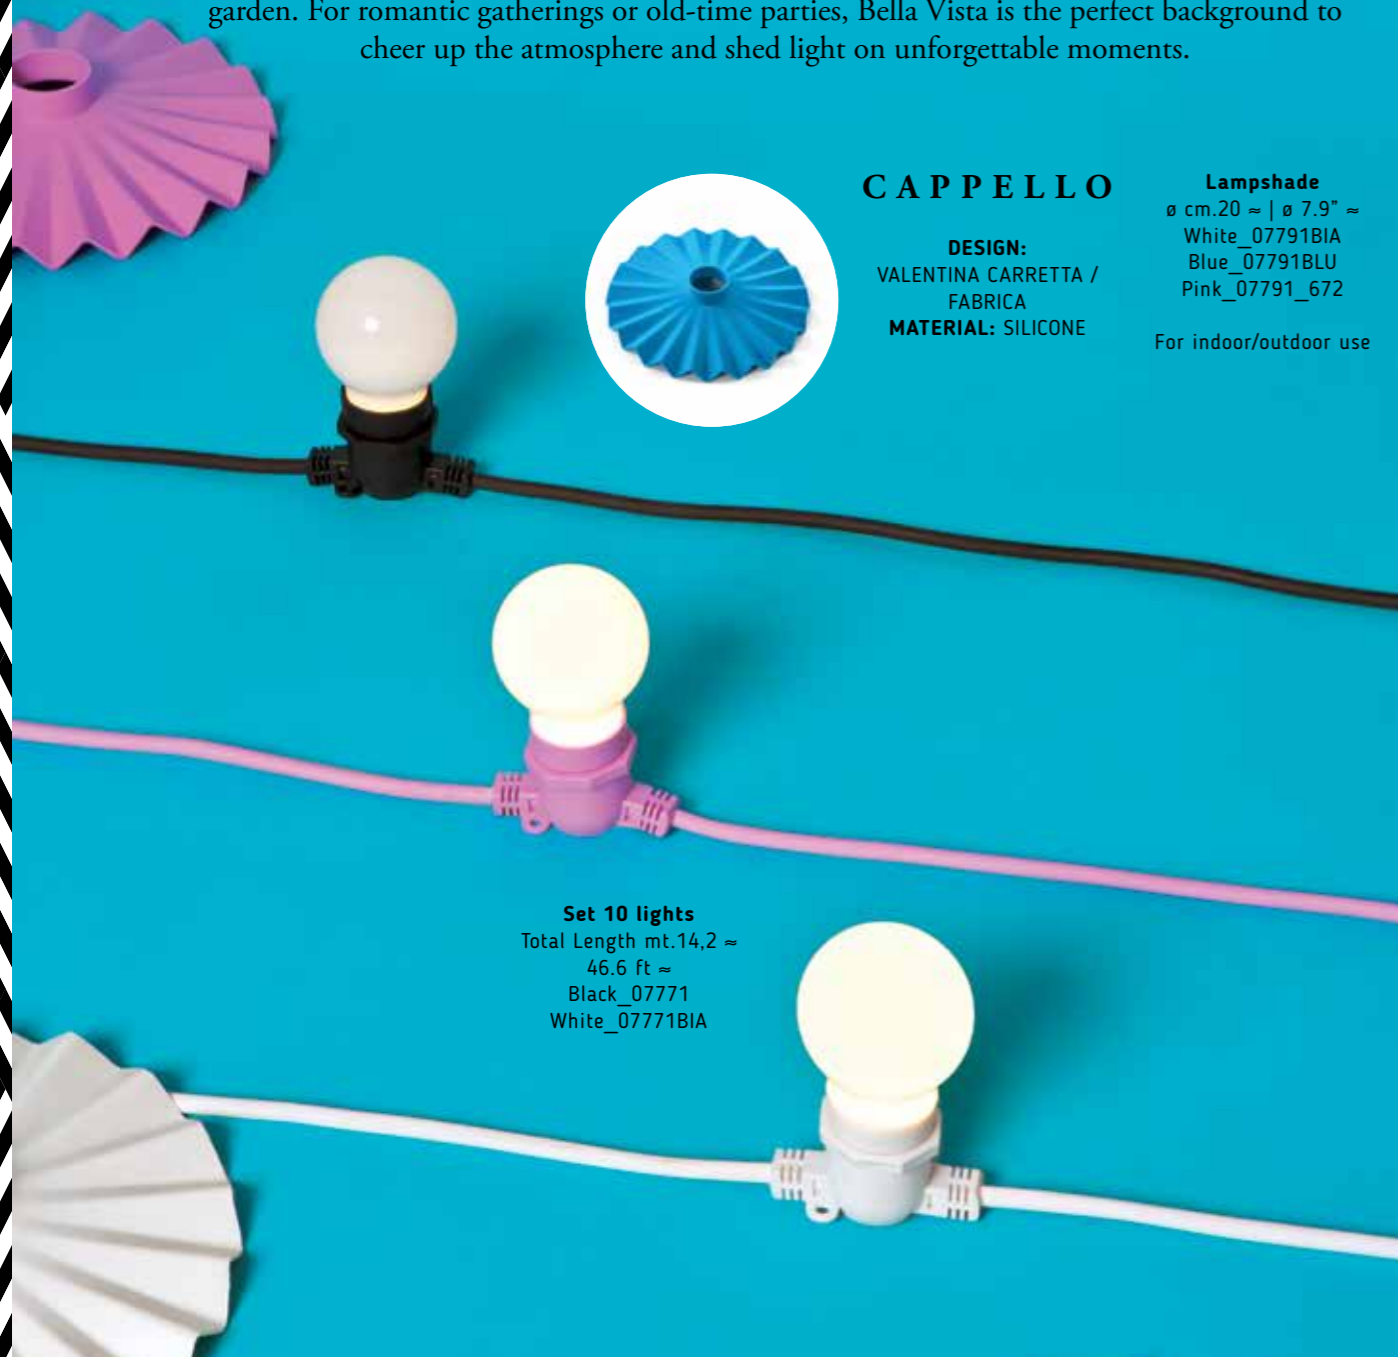

BELLAVISTA

DESIGN: SELAB | MATERIAL: LED LIGHTS, WEATHERPROOF RUBBER SUPPORT

The festive touch for romantic gatherings and old-time parties.

A set of spherical decorative light bulbs to give a vintage and festive touch to your house and garden. For romantic gatherings or old-time parties, Bella Vista is the perfect background to cheer up the atmosphere and shed light on unforgettable moments.

CAPPELLO

DESIGN:
VALENTINA CARRETTA /
FABRICA
MATERIAL: SILICONE

Lampshade
ø cm.20 ≈ | ø 7.9" ≈
White_07791BIA
Blue_07791BLU
Pink_07791_672
For indoor/outdoor use

Set 10 lights
Total Length mt.14,2 ≈
46.6 ft ≈
Black_07771
White_07771BIA

For indoor/outdoor use | LED lightbulb included | 24V - 0,48W E27 - WARM LIGHT | Transformer included | Input: 110V-240V - 50/60Hz Out: DC 24V - 4,8W

BELLAVISTA CLEAR

STRIP LED LIGHTS

DESIGN: SELAB
MATERIAL: LED LIGHTS, WEATHERPROOF RUBBER SUPPORT

Set 10 lights_07796
Total length mt.14,2 ≈ / ft.46,6 ≈

White_07742BIA
Black_07742NER

White_07743BIA
Black_07743NER

White_07744BIA
Black_07744NER

PARALUMI

DESIGN:
CHARLOTTE JUILLARD /
FABRICA
MATERIAL: METAL

Lampshade with hook
ø cm. 20 h. 17 ≈
ø 7.9" h. 6.7" ≈

For indoor/outdoor use