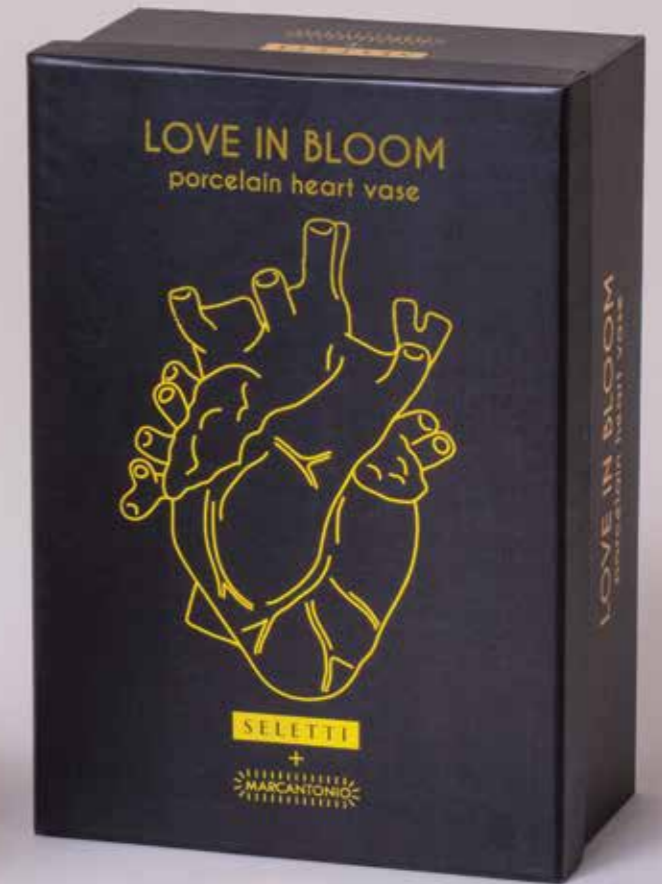

HEART LAMP

DESIGN: MARCANTONIO | MATERIAL: PORCELAIN

Heart Lamp _09925
cm. 22 x 11 h. 32 ≈
8.7" x 4.3 h. 12.6" ≈

For lovers of the detail.

Original and anatomically impeccable, Heart Lamp is the perfect one for undercover romantics. A soft light that surrounds the sweetest dreams, with a touch of unfailing hyper-realism.

4W led 2700 kv (warm light) E14 110 - 220 volt

LOVE IN BLOOM

DESIGN: MARCANTONIO | MATERIAL: FINE PORCELAIN

Love in Bloom_09920
cm.16,5x9 h.25 ≈
6.5" x 3.5" h. 9.8" ≈

Only for hyper-realistic romantics.

Love in bloom is a heart-shaped vase that looks like it comes out of a human anatomy essay. A modern love translated into a romantic, but unpredictable gift. It's not a dream, it's love in bloom. It's not springtime, it's love in bloom.

LOVE IN BLOOM GOLD

DESIGN: MARCANTONIO | MATERIAL: FINE PORCELAIN, GOLD FINISHING

NEW
GOLD
FINISHING

Love in Bloom Gold Edition_09921
cm.16,5x9 h.25 ≈
6.5" x 3.5" h. 9.8" ≈

BOTANICAL DIVA

DESIGN: MARCANTONIO | MATERIAL: FABRICS IN POLYESTER; FRAME IN WOOD WITH POLYURETHANE PADDING