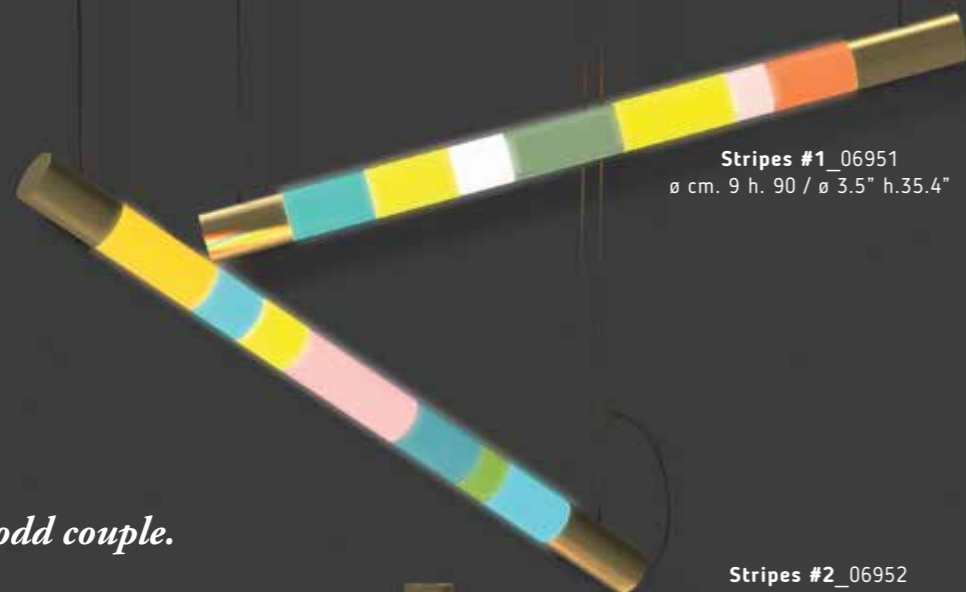

Cupolone gray_07966

LINEA PIXELS & STRIPES

DESIGN: SELAB | MATERIAL: GLASS, PLASTIC, METAL

Stripes #1_06951
ø cm. 9 h. 90 / ø 3.5" h.35.4"

Stripes #2_06952
ø cm. 9 h. 90 / ø 3.5" h.35.4"

The odd couple.

Linea changes its look and makes a comeback, shining in the night with its XL version. A catchy combination of flashy graphics and golden metal finishings: impossible to go unnoticed, both in the light and in the darkness.