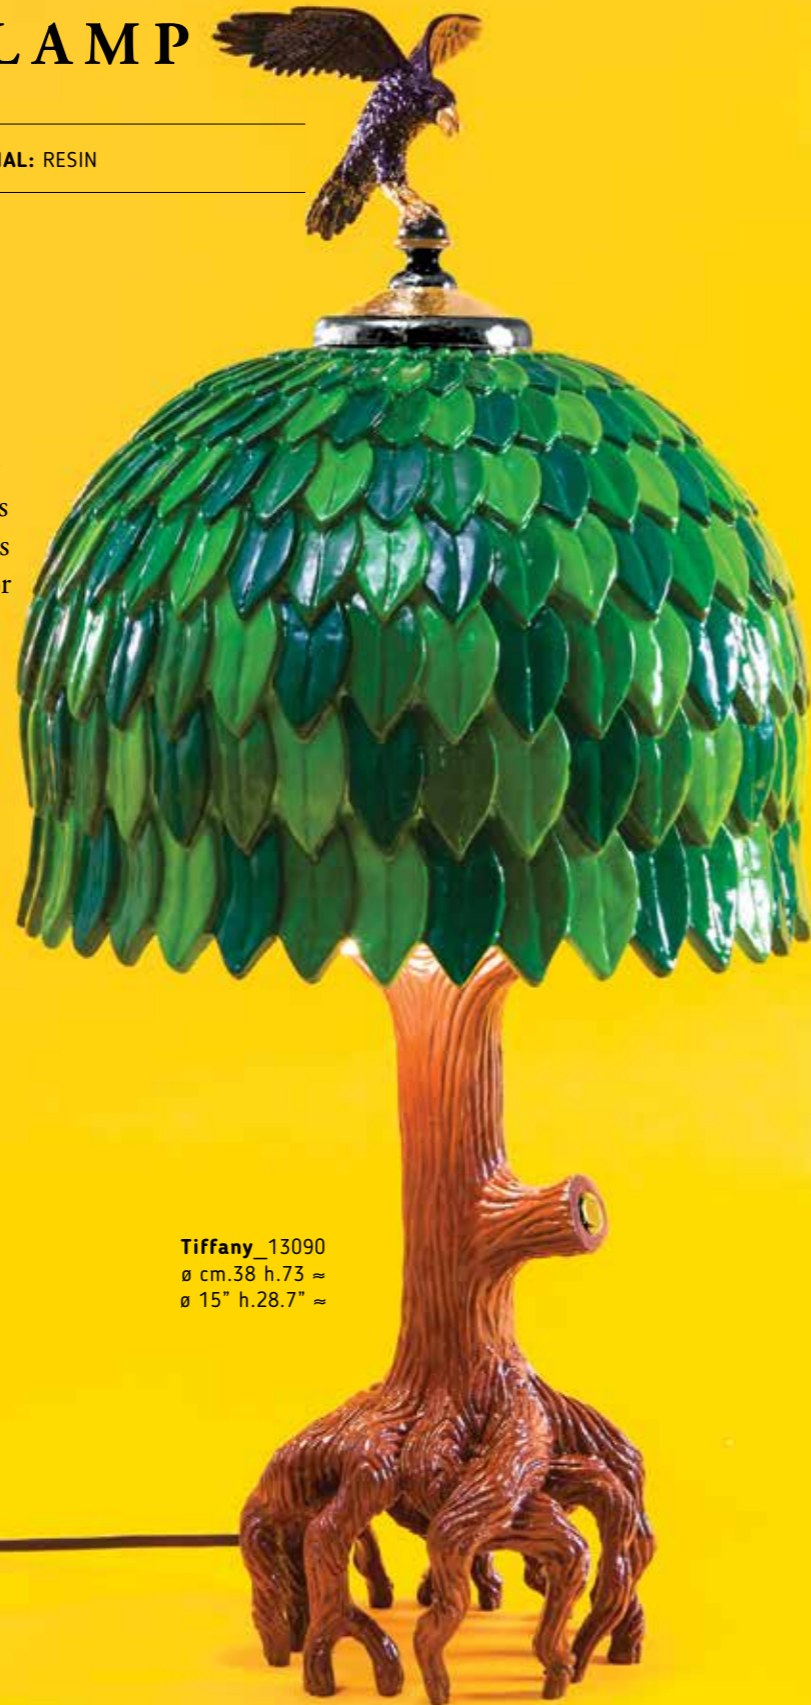

TIFFANY LAMP

DESIGN: STUDIO JOB | MATERIAL: RESIN

When Art Nuveau meets modern folly.

The most famous lounge lamp of the beginning of the 20th century comes back to life through contemporary art madness. A mix of Art Nouveau shapes and inspirations, with futuristic colours and design: an uncommon language for unmistakable style - just like Seletti!

Tiffany_13090
ø cm.38 h.73 ≈
ø 15" h.28.7" ≈

DIMMABLE
WARM
LIGHT

For indoor use only | Led Light bulb included (x2) | 230V - 50/60 Hz | E27 - 4W - 400 lumen (each) - 2700K | WARM WHITE | Replacement of bulb: Led max 8W/each

JOBBY THE CAT LAMP

DESIGN: STUDIO JOB | MATERIAL: RESIN
SIZE: cm.46x12,5 h.52 ≈ / 18.1"x4.9" h.20.7" ≈

Magical Mystery Cat.

Constantly present at your side, Jobby is impatient of taking over every room of your house, just like any other cat. He is rechargeable and his eyes lit up every time you push his magic golden button!