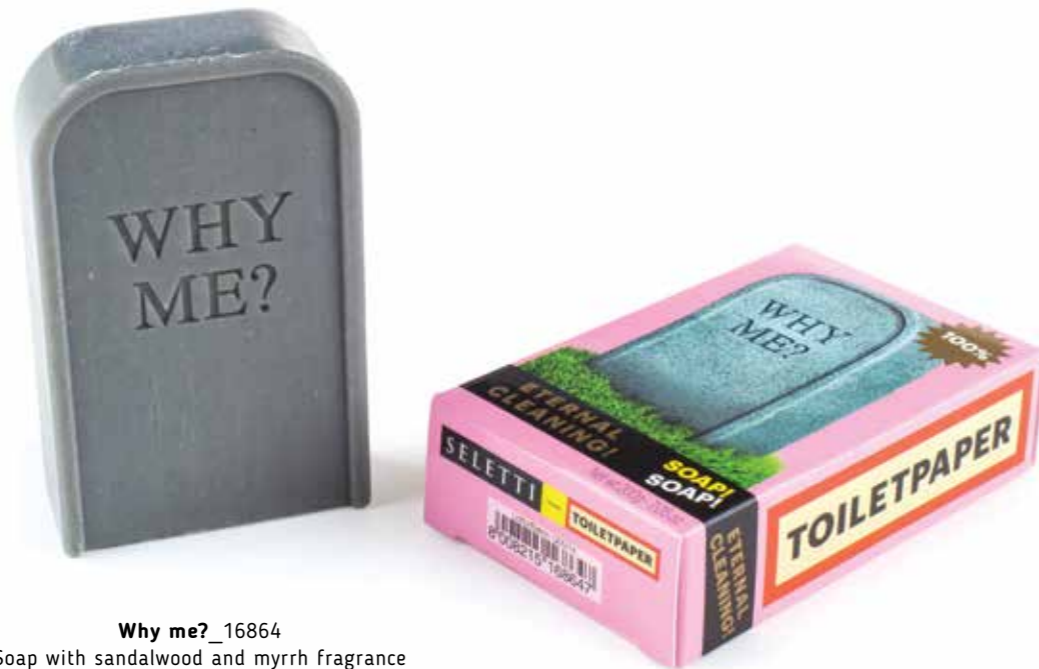

SOAPS

DESIGN: TOILETPAPER | MATERIAL: ORGANIC VEGETABLE BASED SOAP - 100% BIO

Why me?_16864
Soap with sandalwood and myrrh fragrance
cm.6,9x2,7 h.10,9 ≈ | 2.7"x1.1" h.4.3" ≈