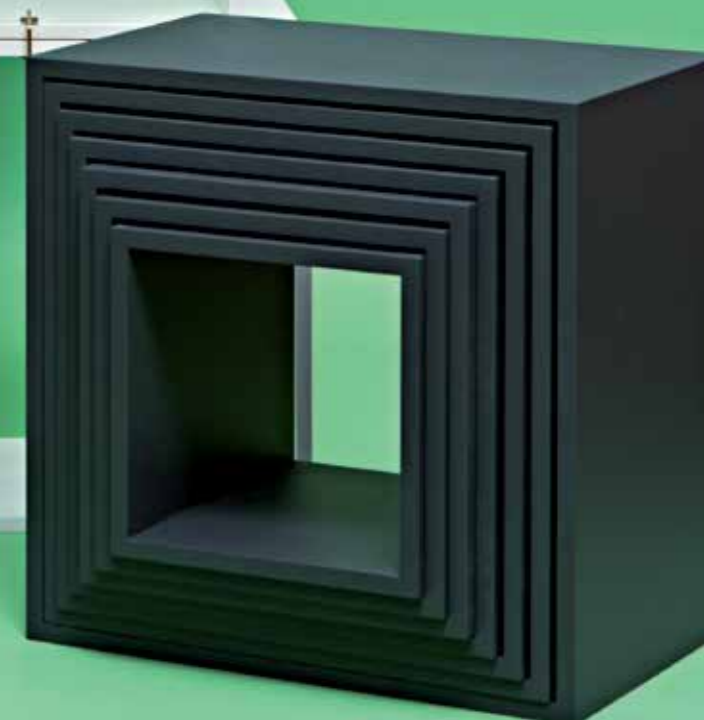

ASSEMBLAGE

MODULAR BOOKCASE

DESIGN: SELAB | MATERIAL: MDF

Modular bookcase, 8 modules, with 8 clamps
from cm.28,5 to cm.60
- depth cm.35 ≈
from 11.2" to 23.6"
- depth 13.8" ≈
White_14911
Anthracite_14910

The multiform bookcase.

The modular furniture with infinite combinations, whose perfect rigour and precious details make safe the most nomadic of the structures.

Set of 8 clamps_R14910
cm.2x5,5 h.3,3/7 ≈
0.8"x2.2" h.1.3"/2.8" ≈