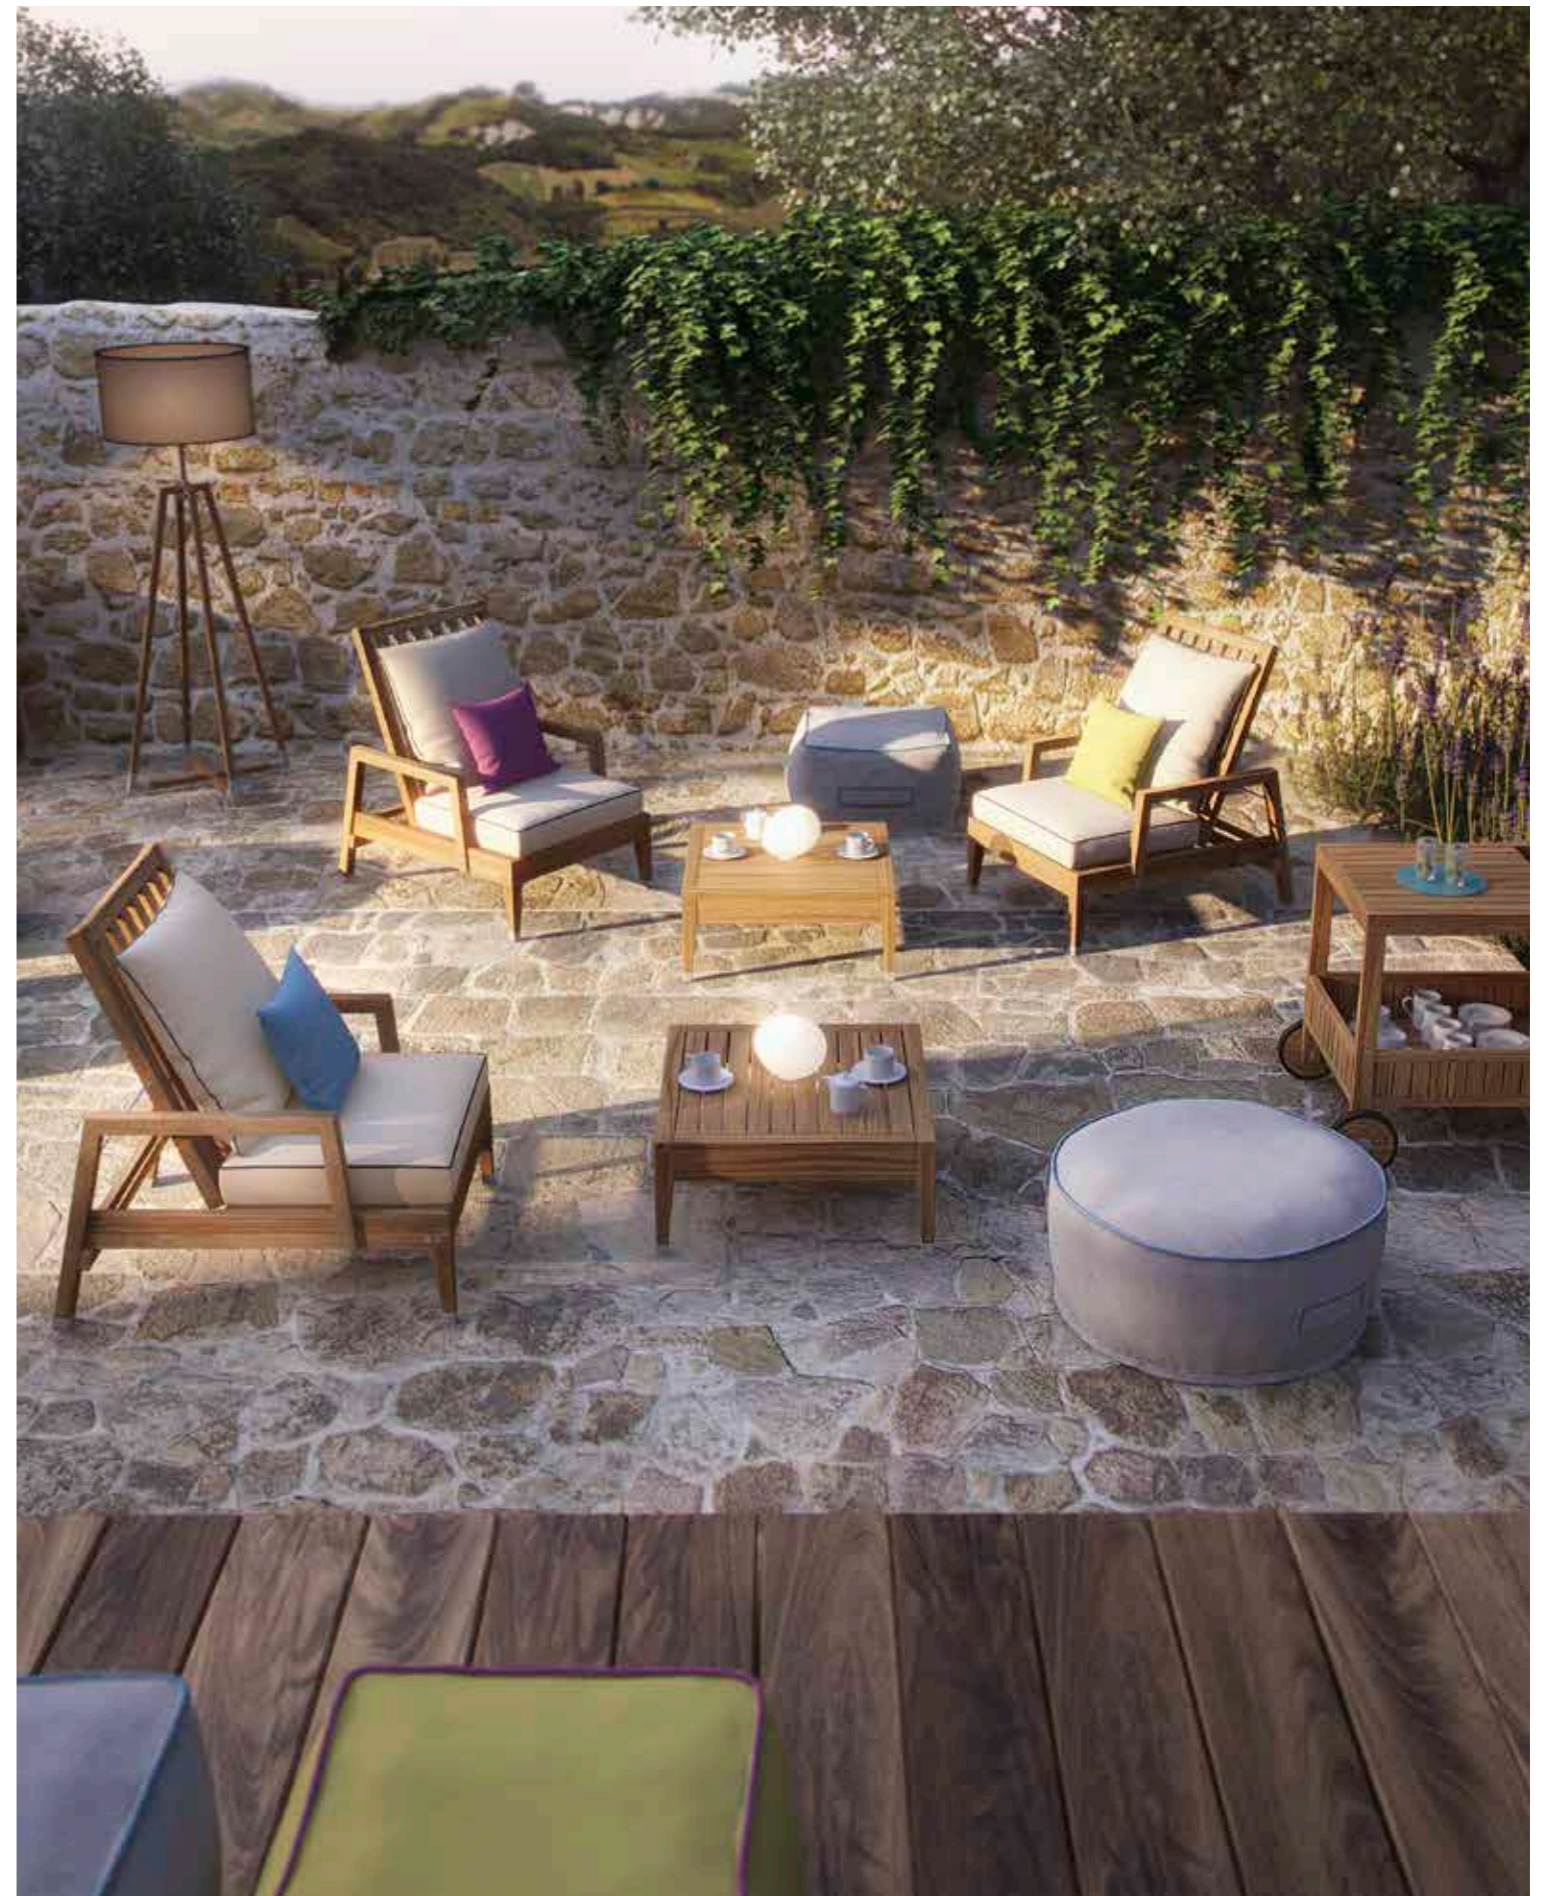

DESERT Lounge Chair   DESERT Coffee Table