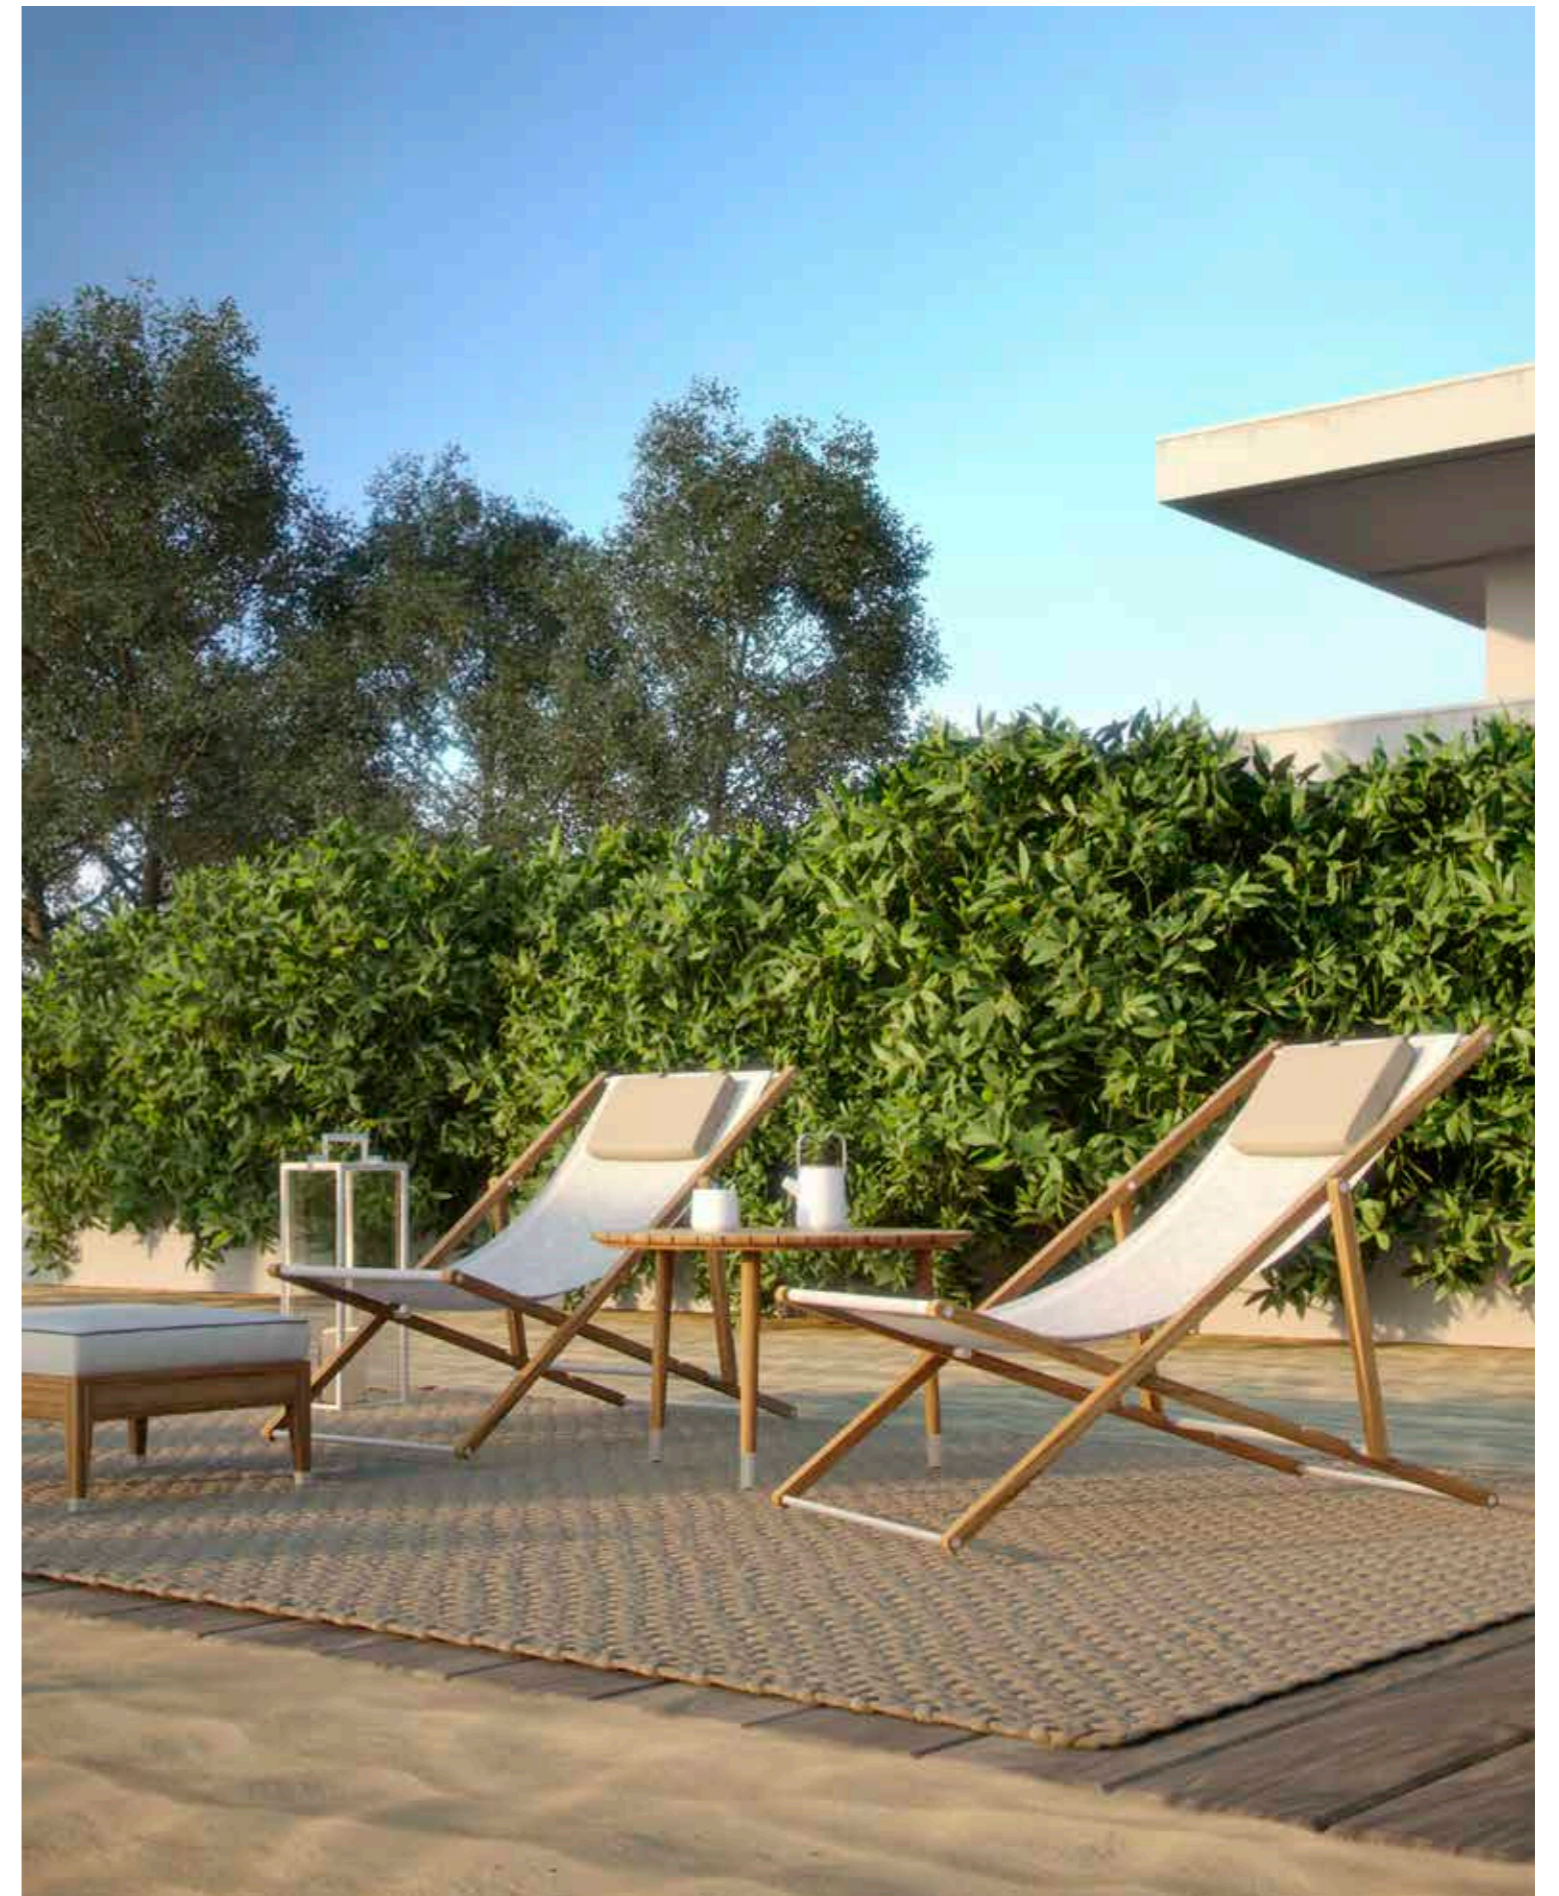

STORM Sunbed Set

STORM Detail

STORM Chaise Longue

DESERT Service Table

9.ZERO Modular Sofa

DESERT Service Table RIVER LUX Umbrella

NIRVANA Chaise Longue

NIRVANA Detail