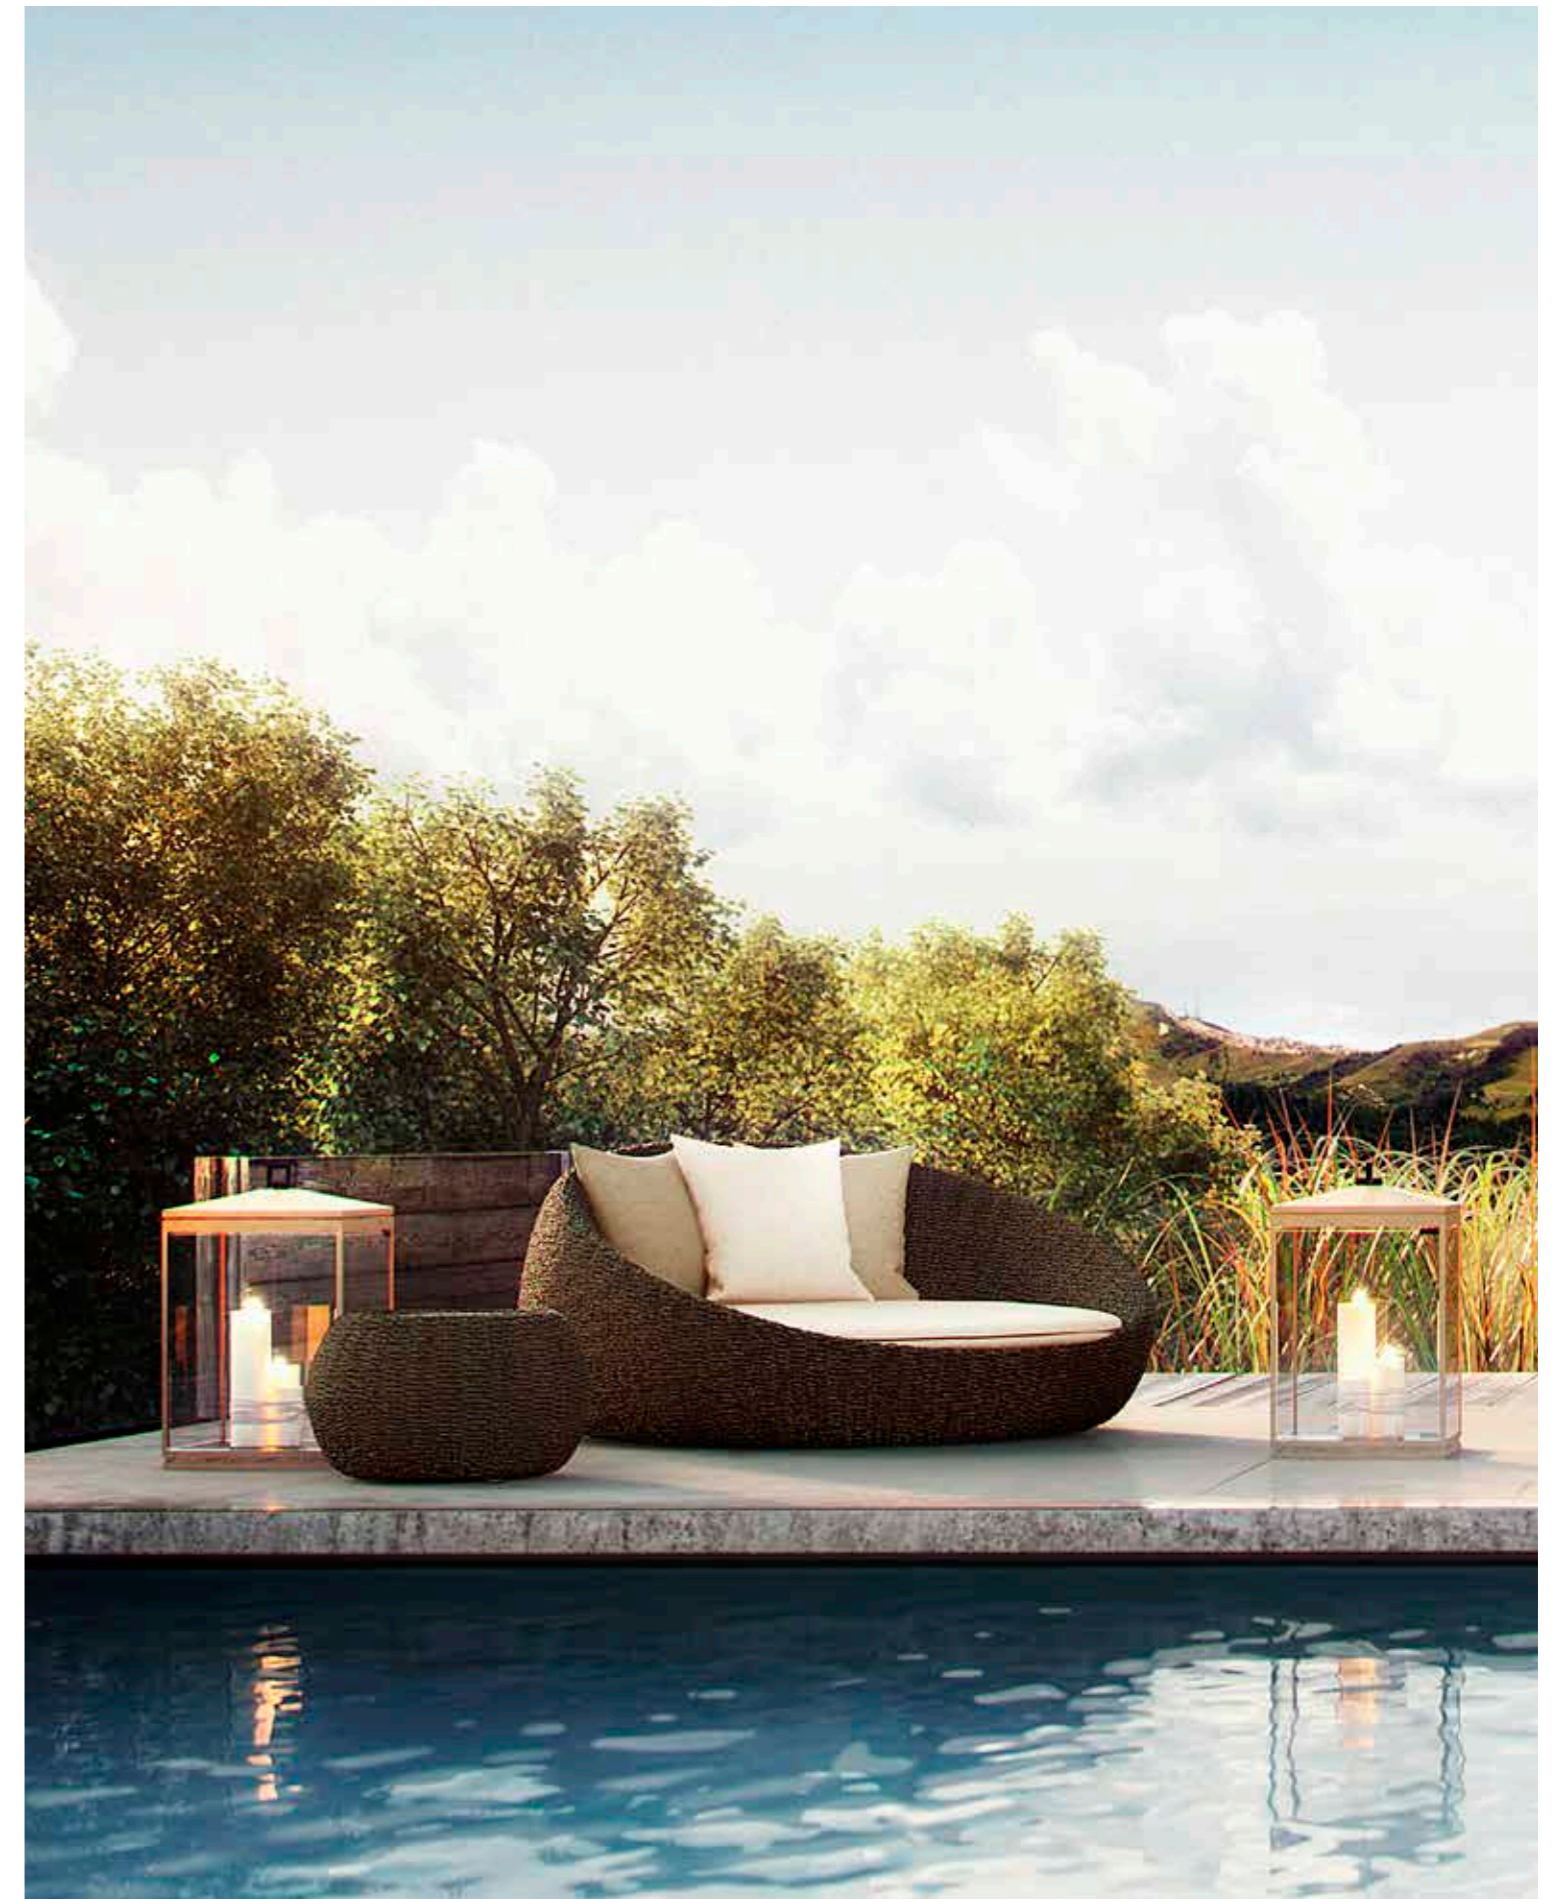

ATMOSPHERA

SOFT Modular Sofa

TWIGA Day Bed

TWIGA Coffee Table

DESERT Lantern

RIVER LUX Umbrella

TWIGA Lounge Set

TWIGA Details