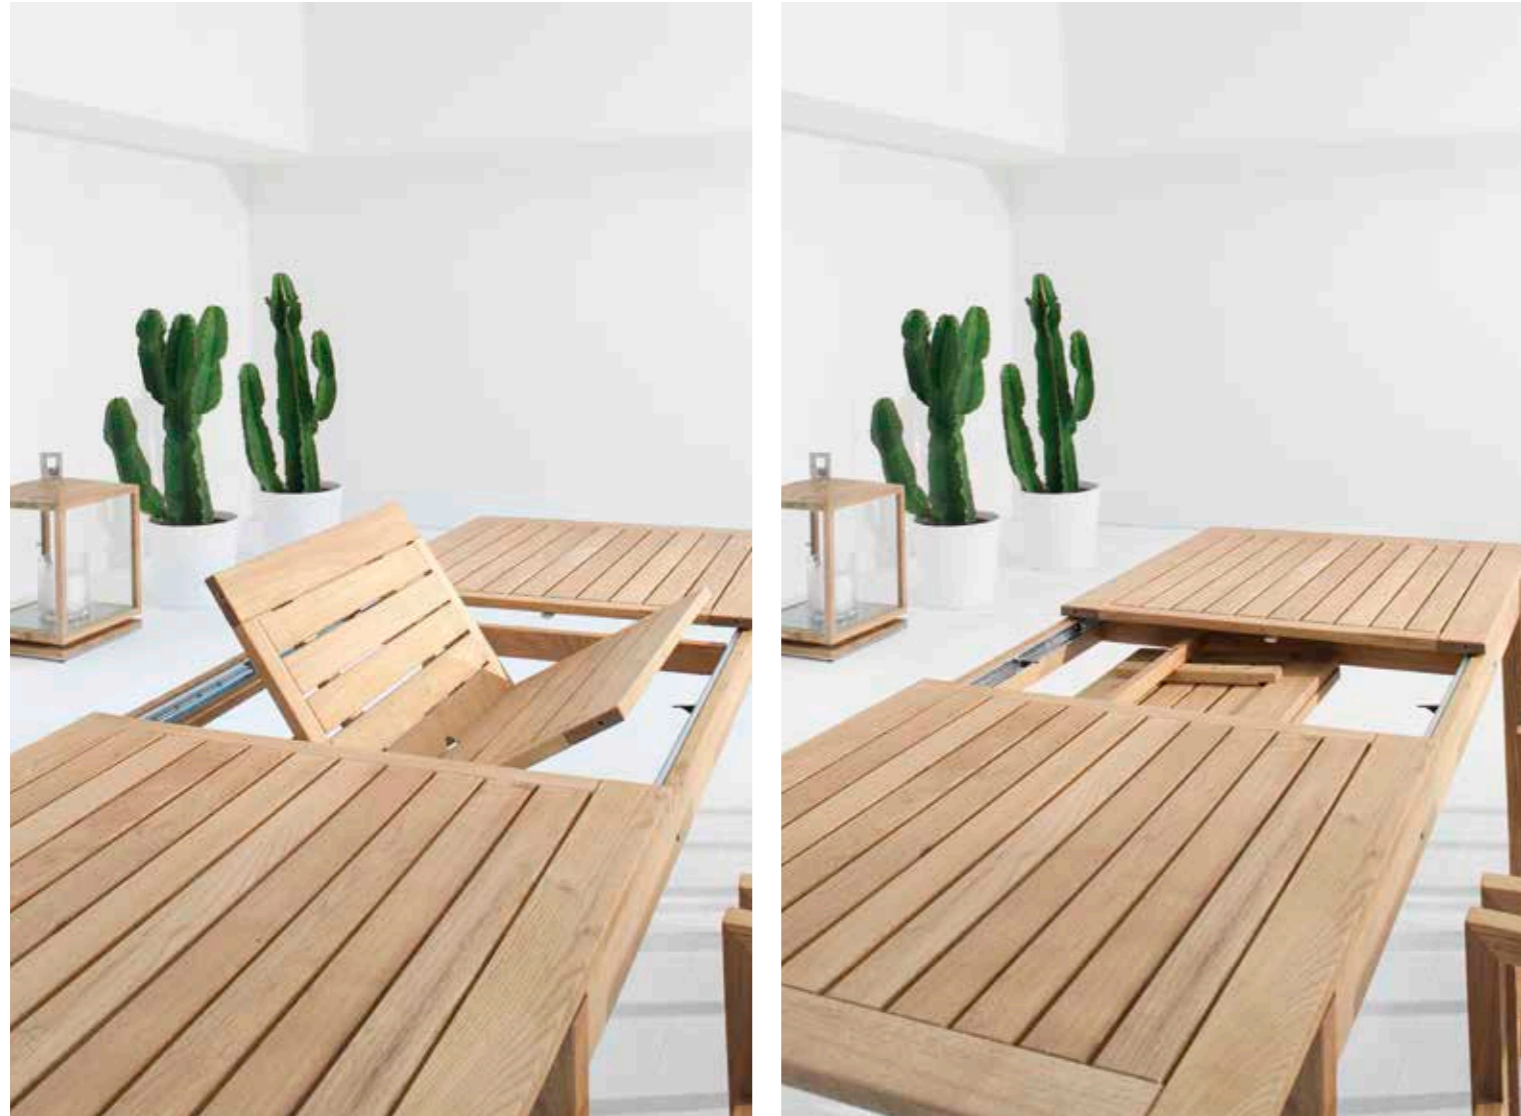

TYPHOON Dining Table

TYPHOON Details

TYPHOON Dining Table

YORK Armchair CYCLE Service Table

DESERT Extendable Dining Table 180 / 250 (cm)

DESERT Extendable Dining Table

DESERT Dining Set

WINGS Detail