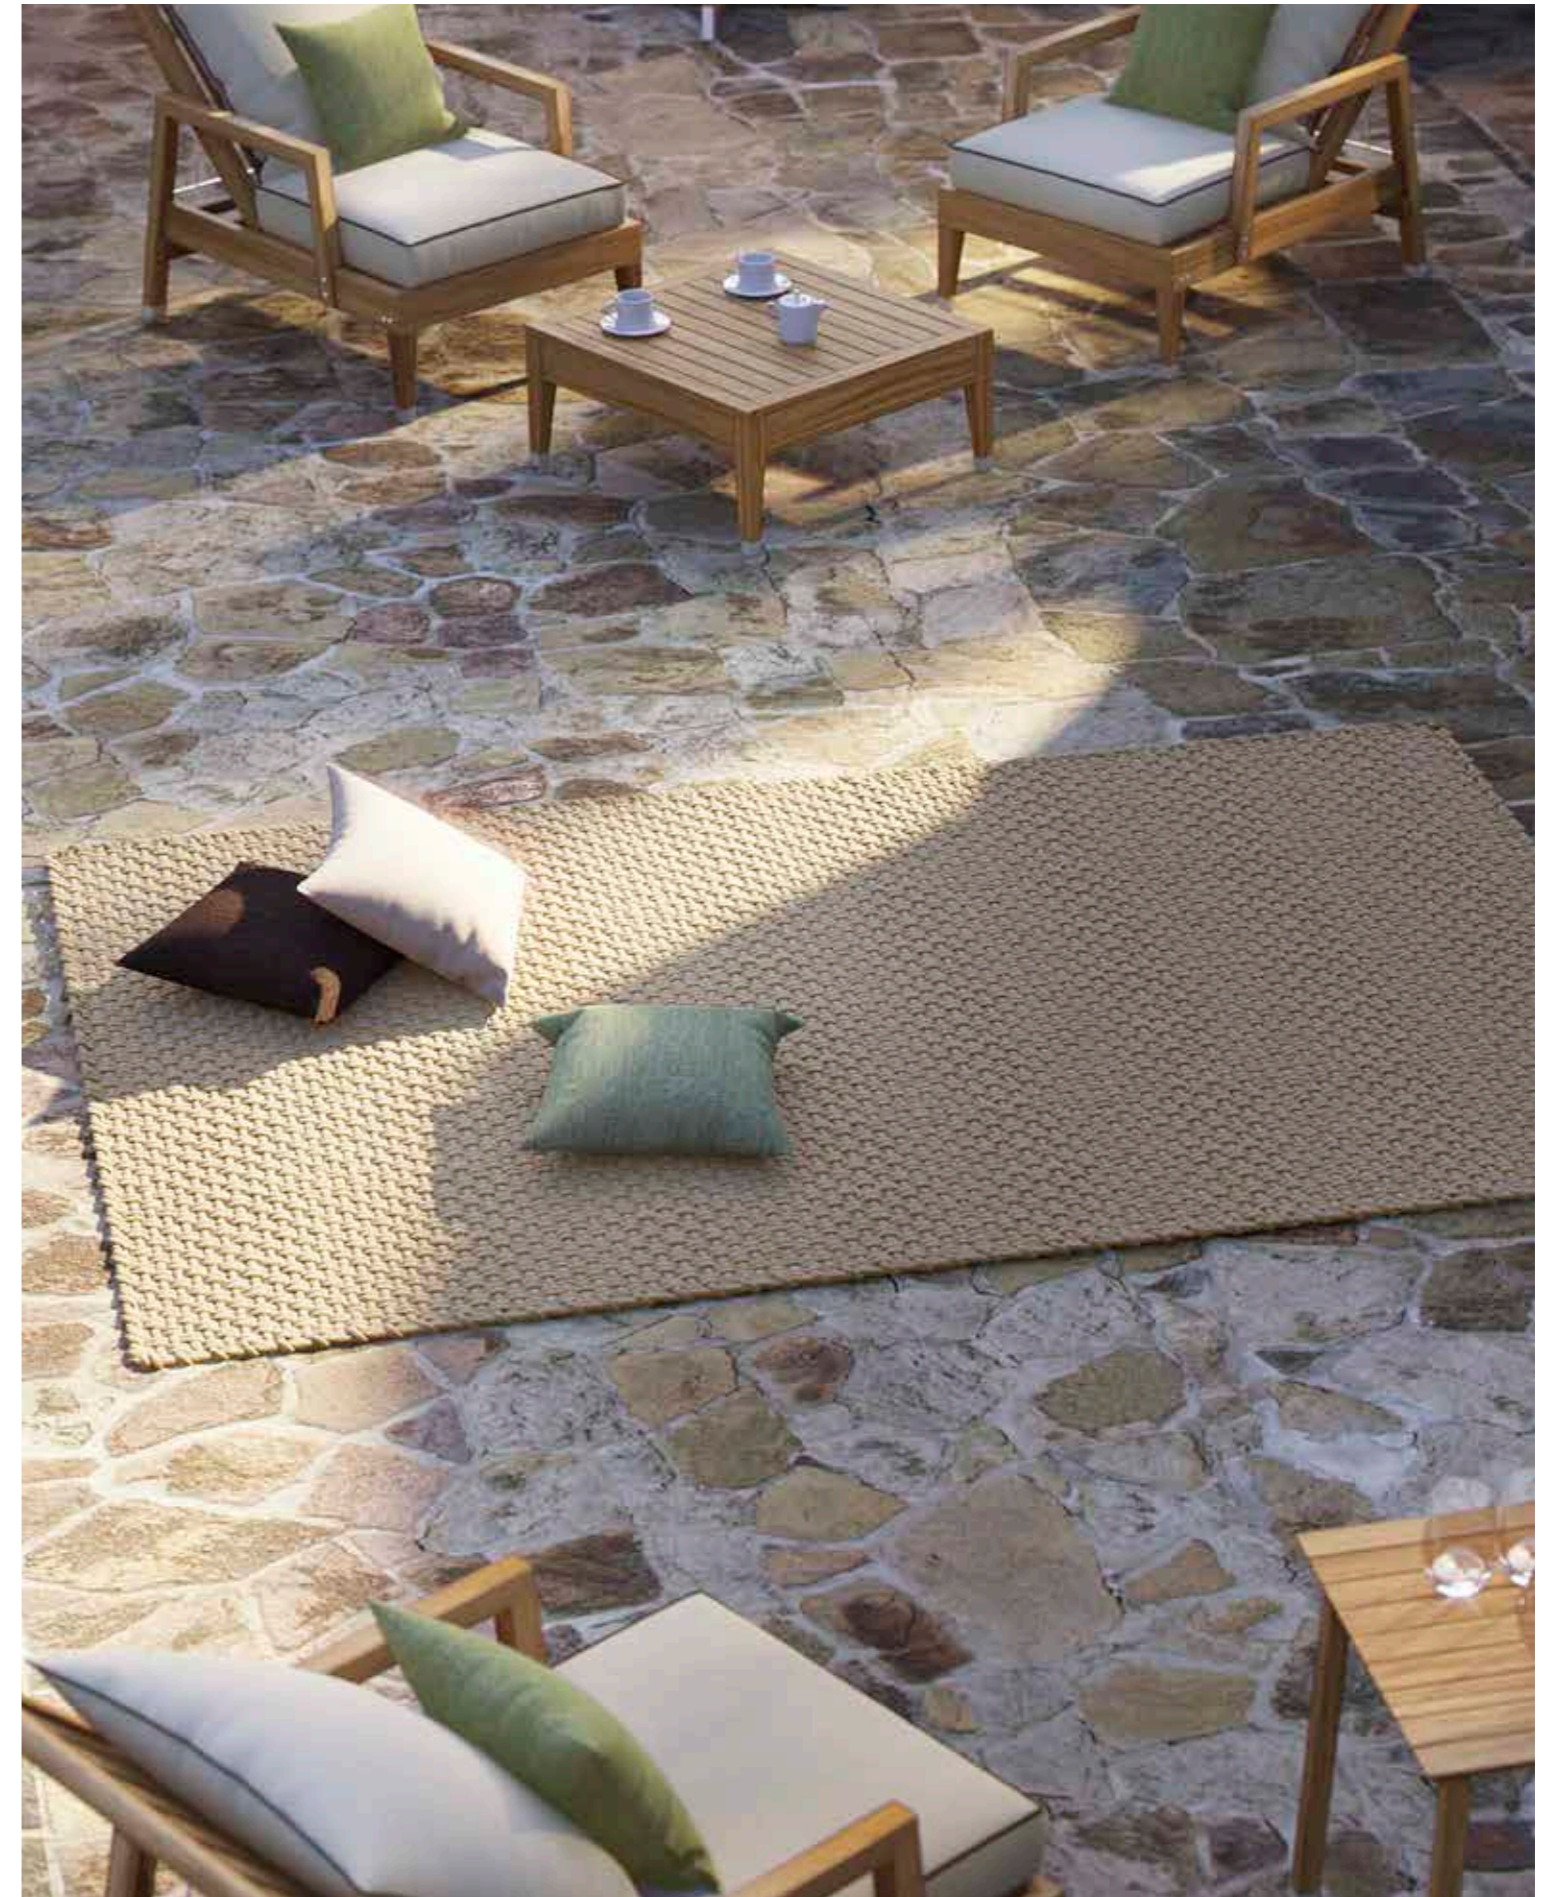

Decorative Cushions

TAPPETI

DECORATIVE CARPETS

Tappeti realizzati in fibra di poliestere e polipropilene intrecciati a mano. Composizione 85% poliestere, 15% polipropilene. Non utilizzare spazzole, utensili abrasivi o candeggianti per rimuovere le macchie. Eventuali fili che fuoriescono dalla superficie vanno tagliati con delle forbici. Si raccomanda di non tirare i fili.

All the carpets are made in polyester and polypropylene and handmade weaving. Composition 85% polyester, 15% polypropylene. Don't use brushes, abrasive hand tool, bleach to remove dirty. Cut with scissors filaments that can coming out. Don't pull possible filaments.

DESERT Carpet