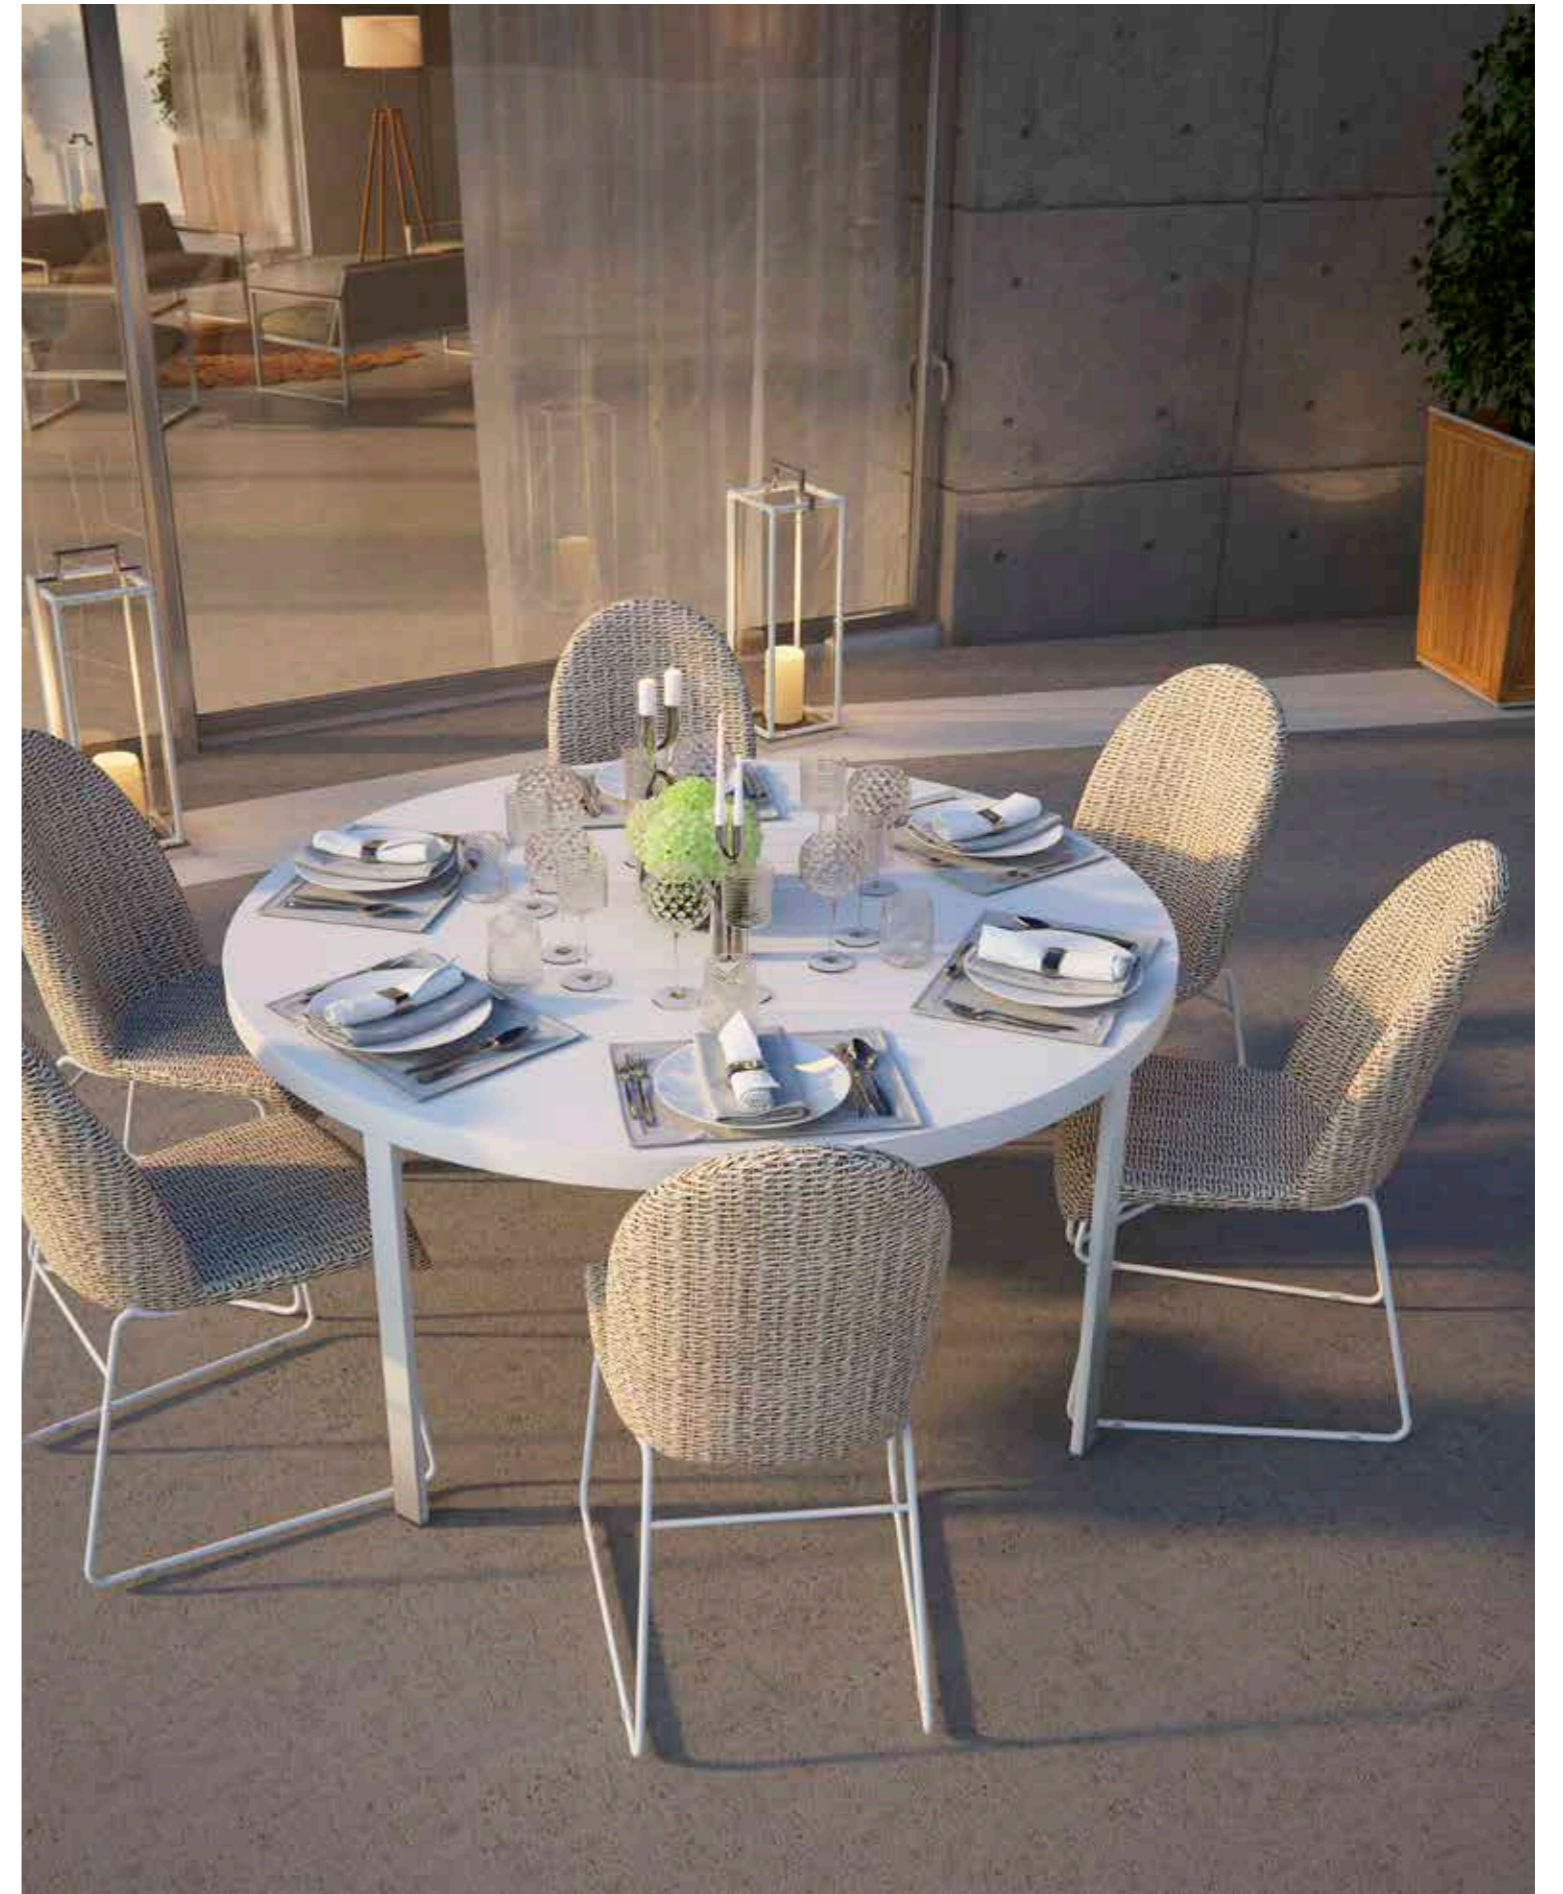

TYPHOON Dining Table

TYPHOON Details

TYPHOON Dining Table

YORK Armchair CYCLE Service Table

DESERT Extendable Dining Table 180 / 250 (cm)

DESERT Extendable Dining Table

DESERT Dining Set

WINGS Detail