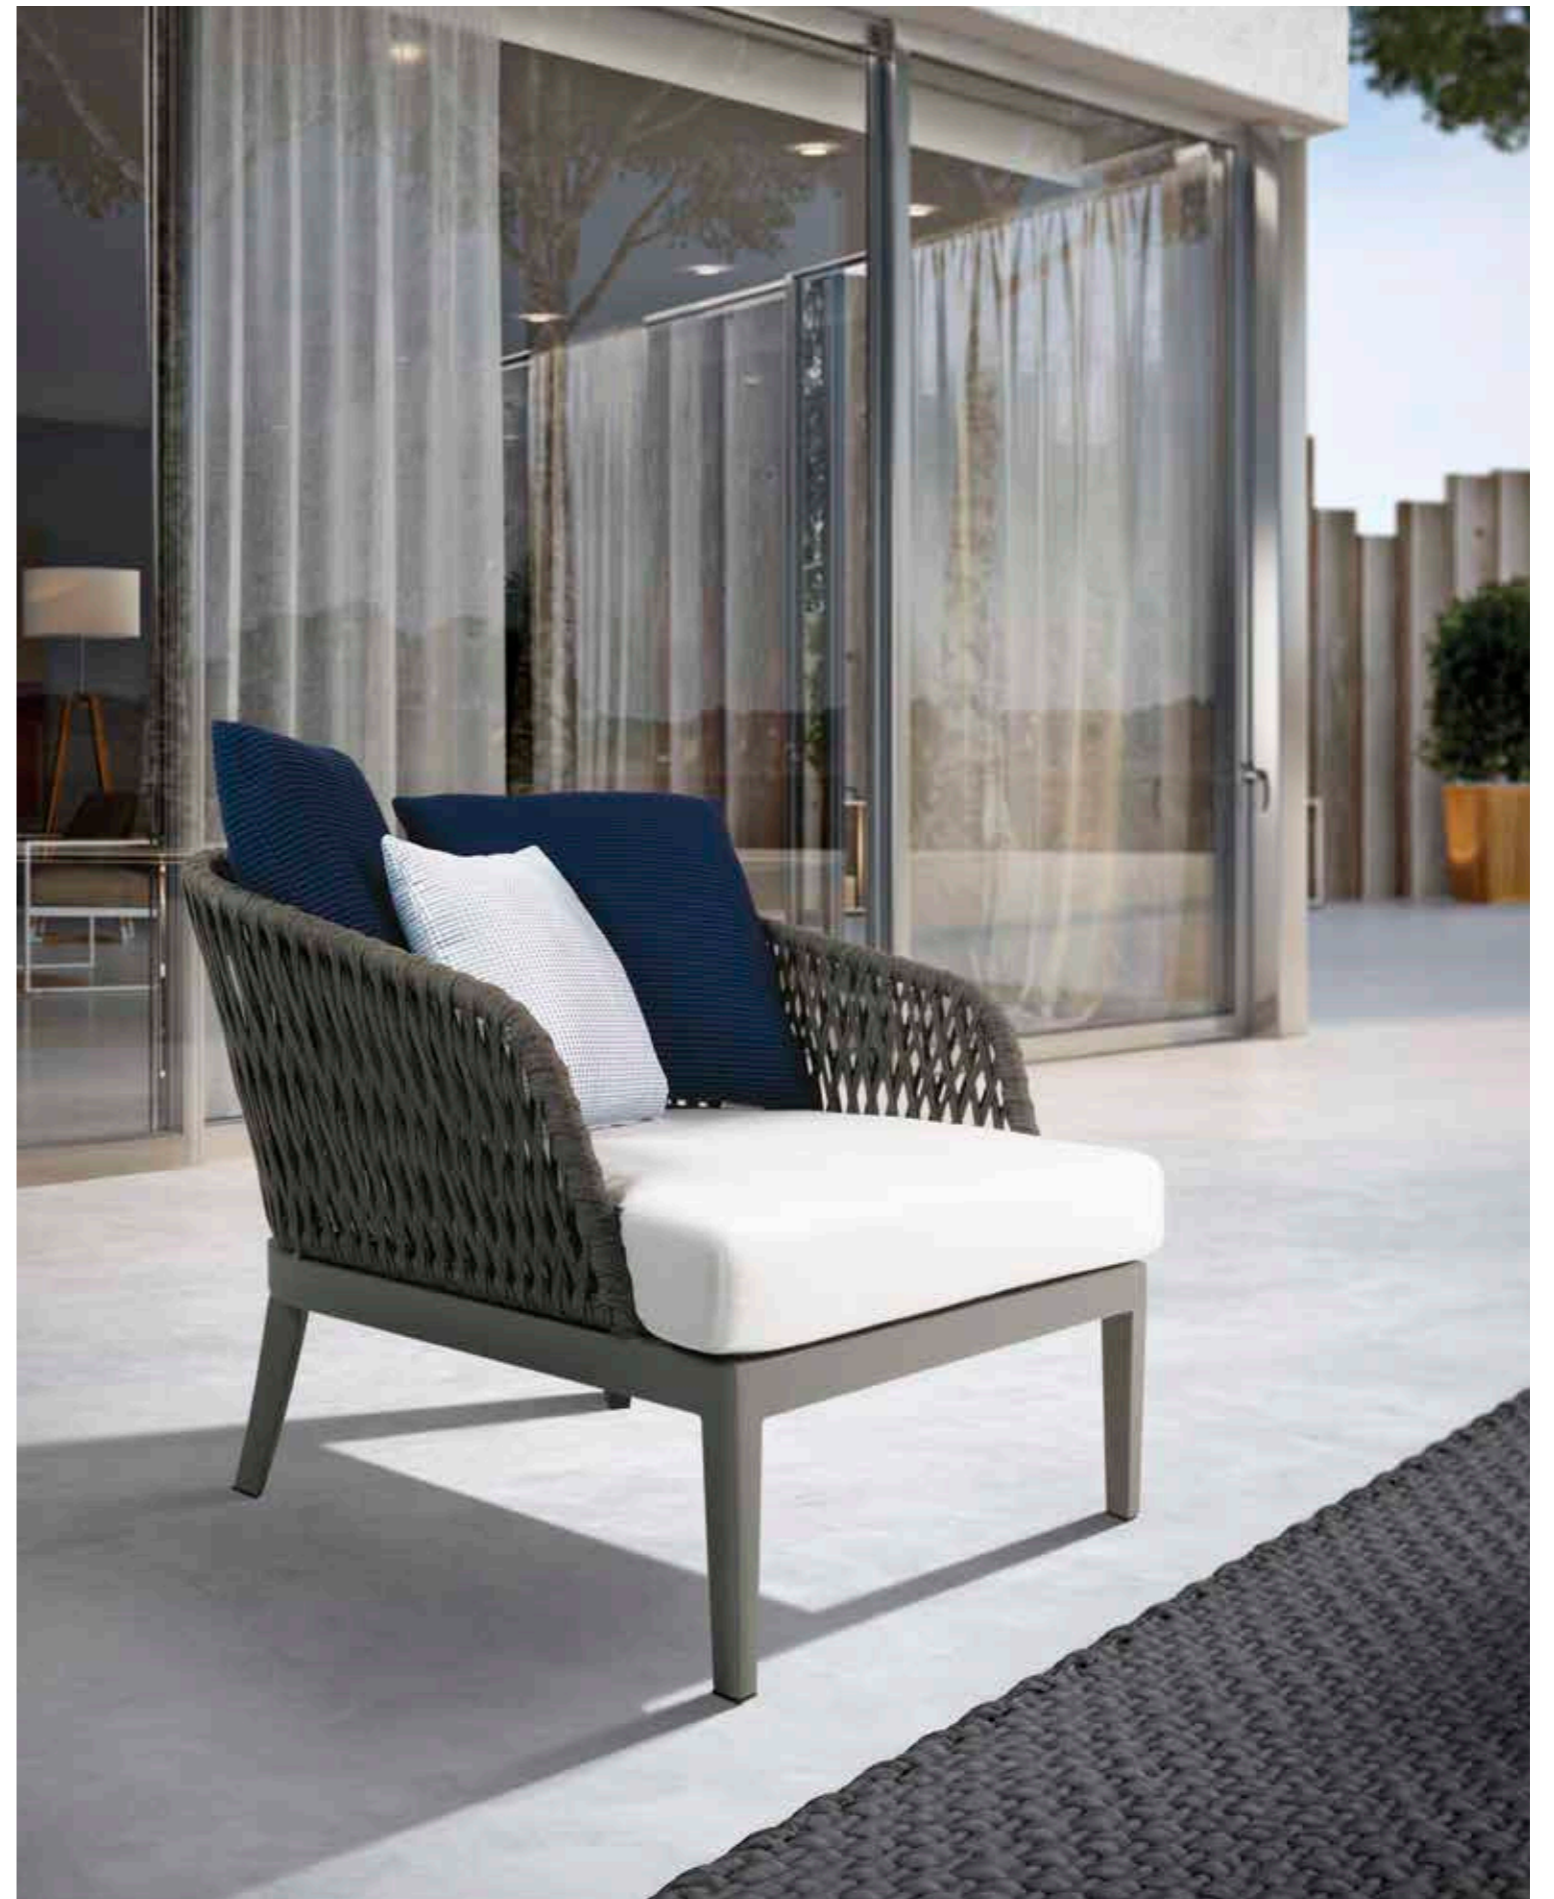

LUDO Lounge Set CYCLE Coffee Table

DREAM Armchair DREAM Sofa DREAM Coffee Table DREAM Service Table

DREAM Lounge Set

DREAM Armchair detail

DREAM Armchair

DREAM Armchair DREAM Sofa DREAM Coffee Table DREAM Service Table