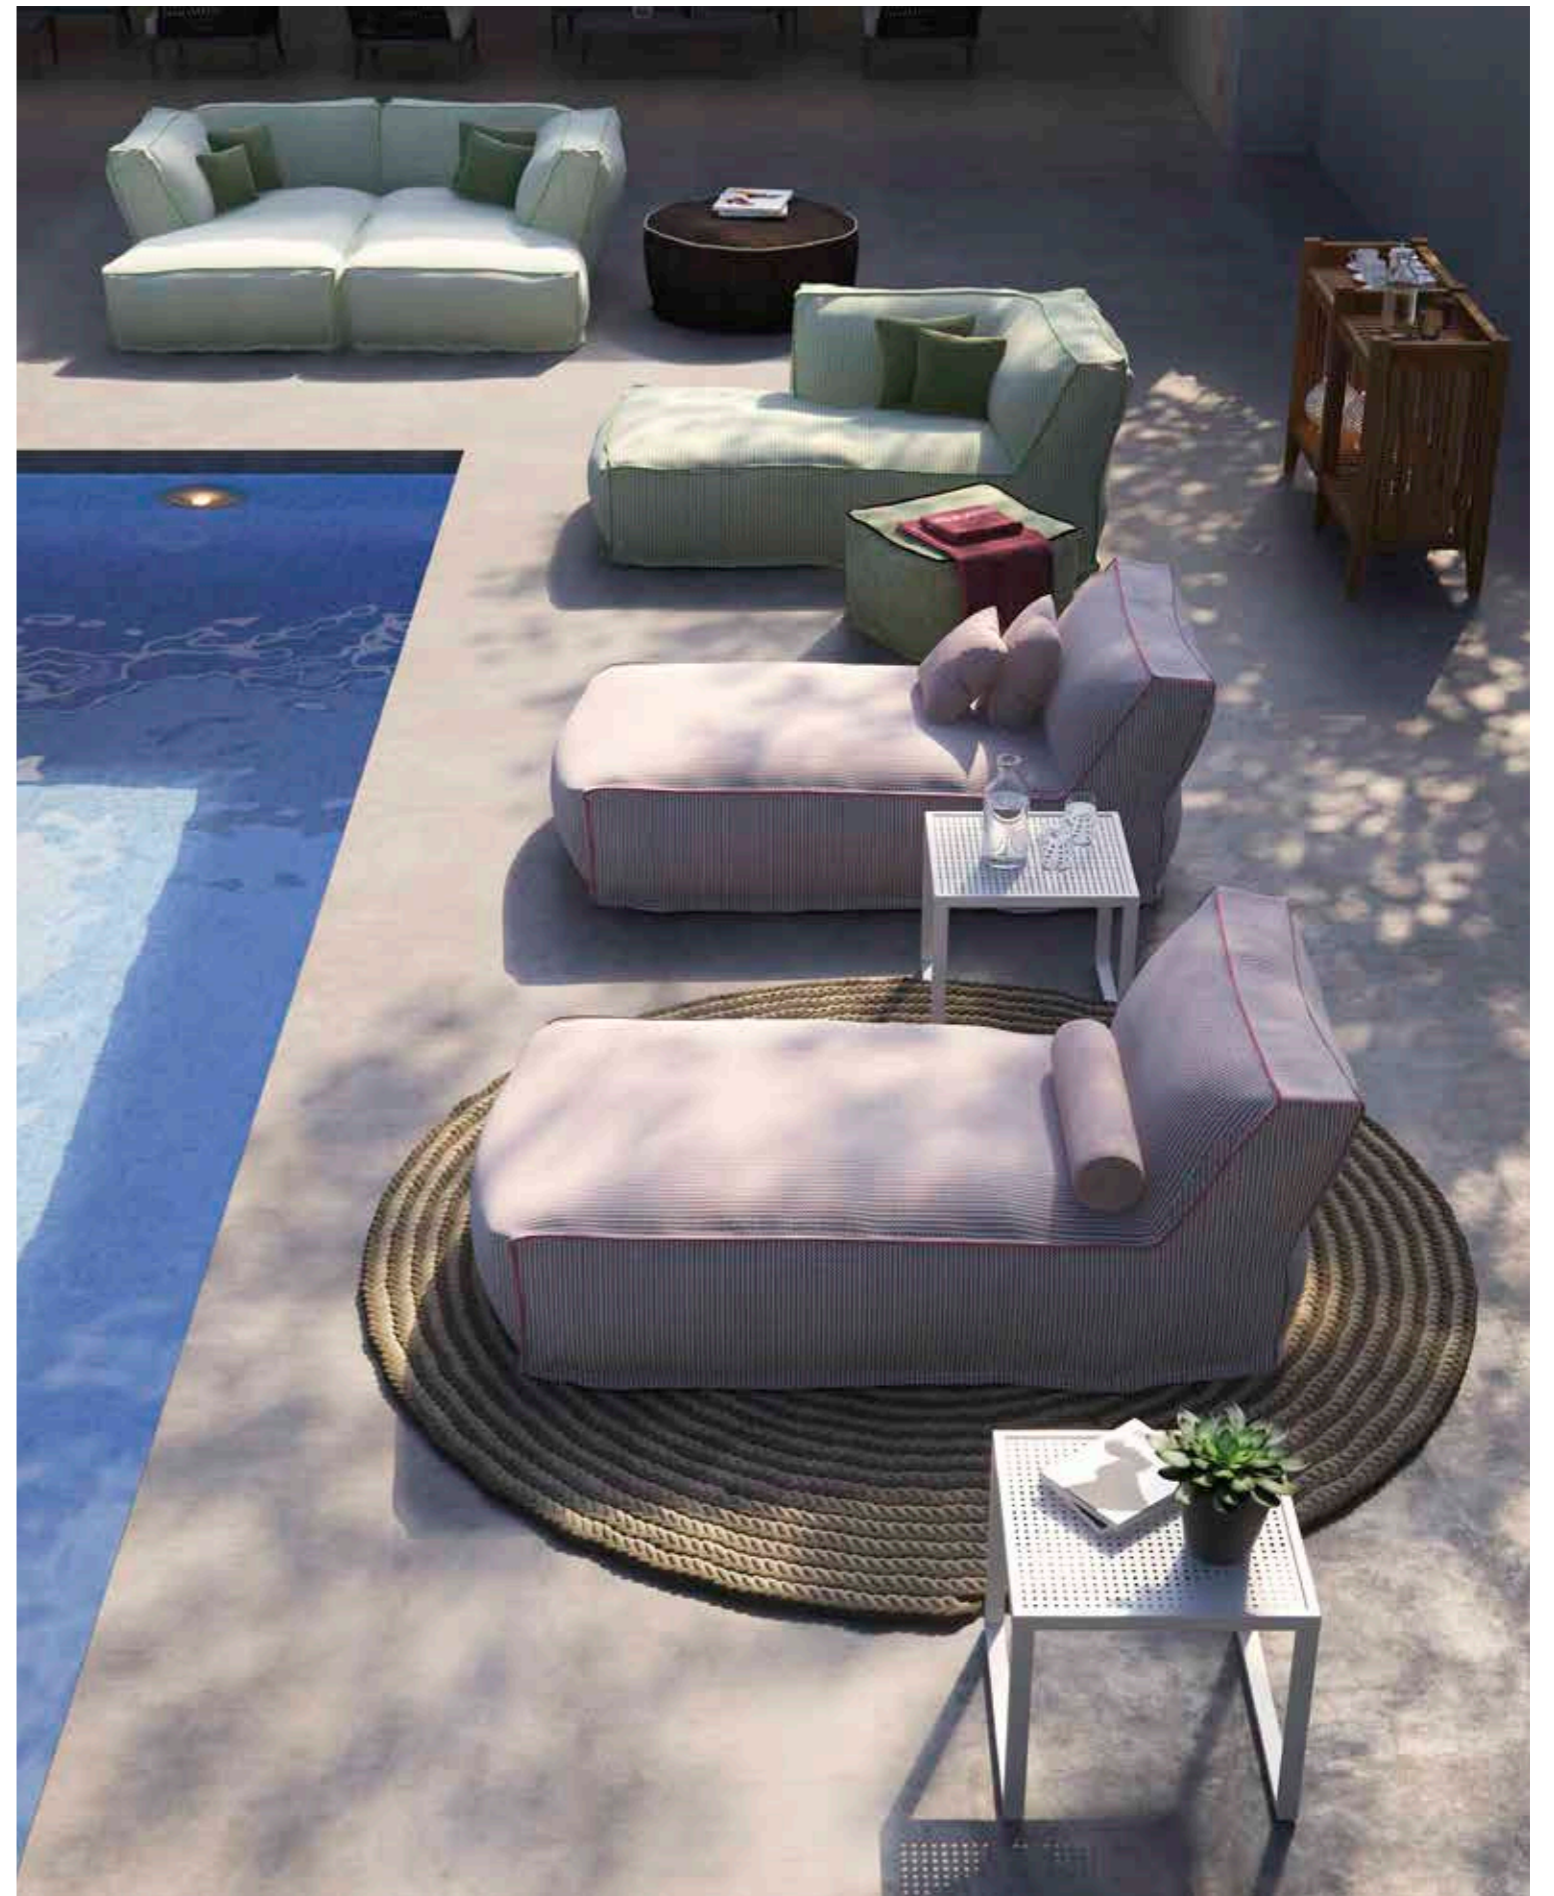

DELFINO Detail

DELFINO Chaise Longue

DELFINO Service Table

SOFT Chaise Longue

SOFT Chaise Longue SOFT Dormeuse

ACCESSORIES & COMPLEMENTS

OUTDOOR & INDOOR

- 309. DESERT *consolle*
- 311. DESERT *trolley*
- 313. DESERT *square basket*
- 315. DESERT *lantern*
- 317. SPACE SHIP *floor lamp*