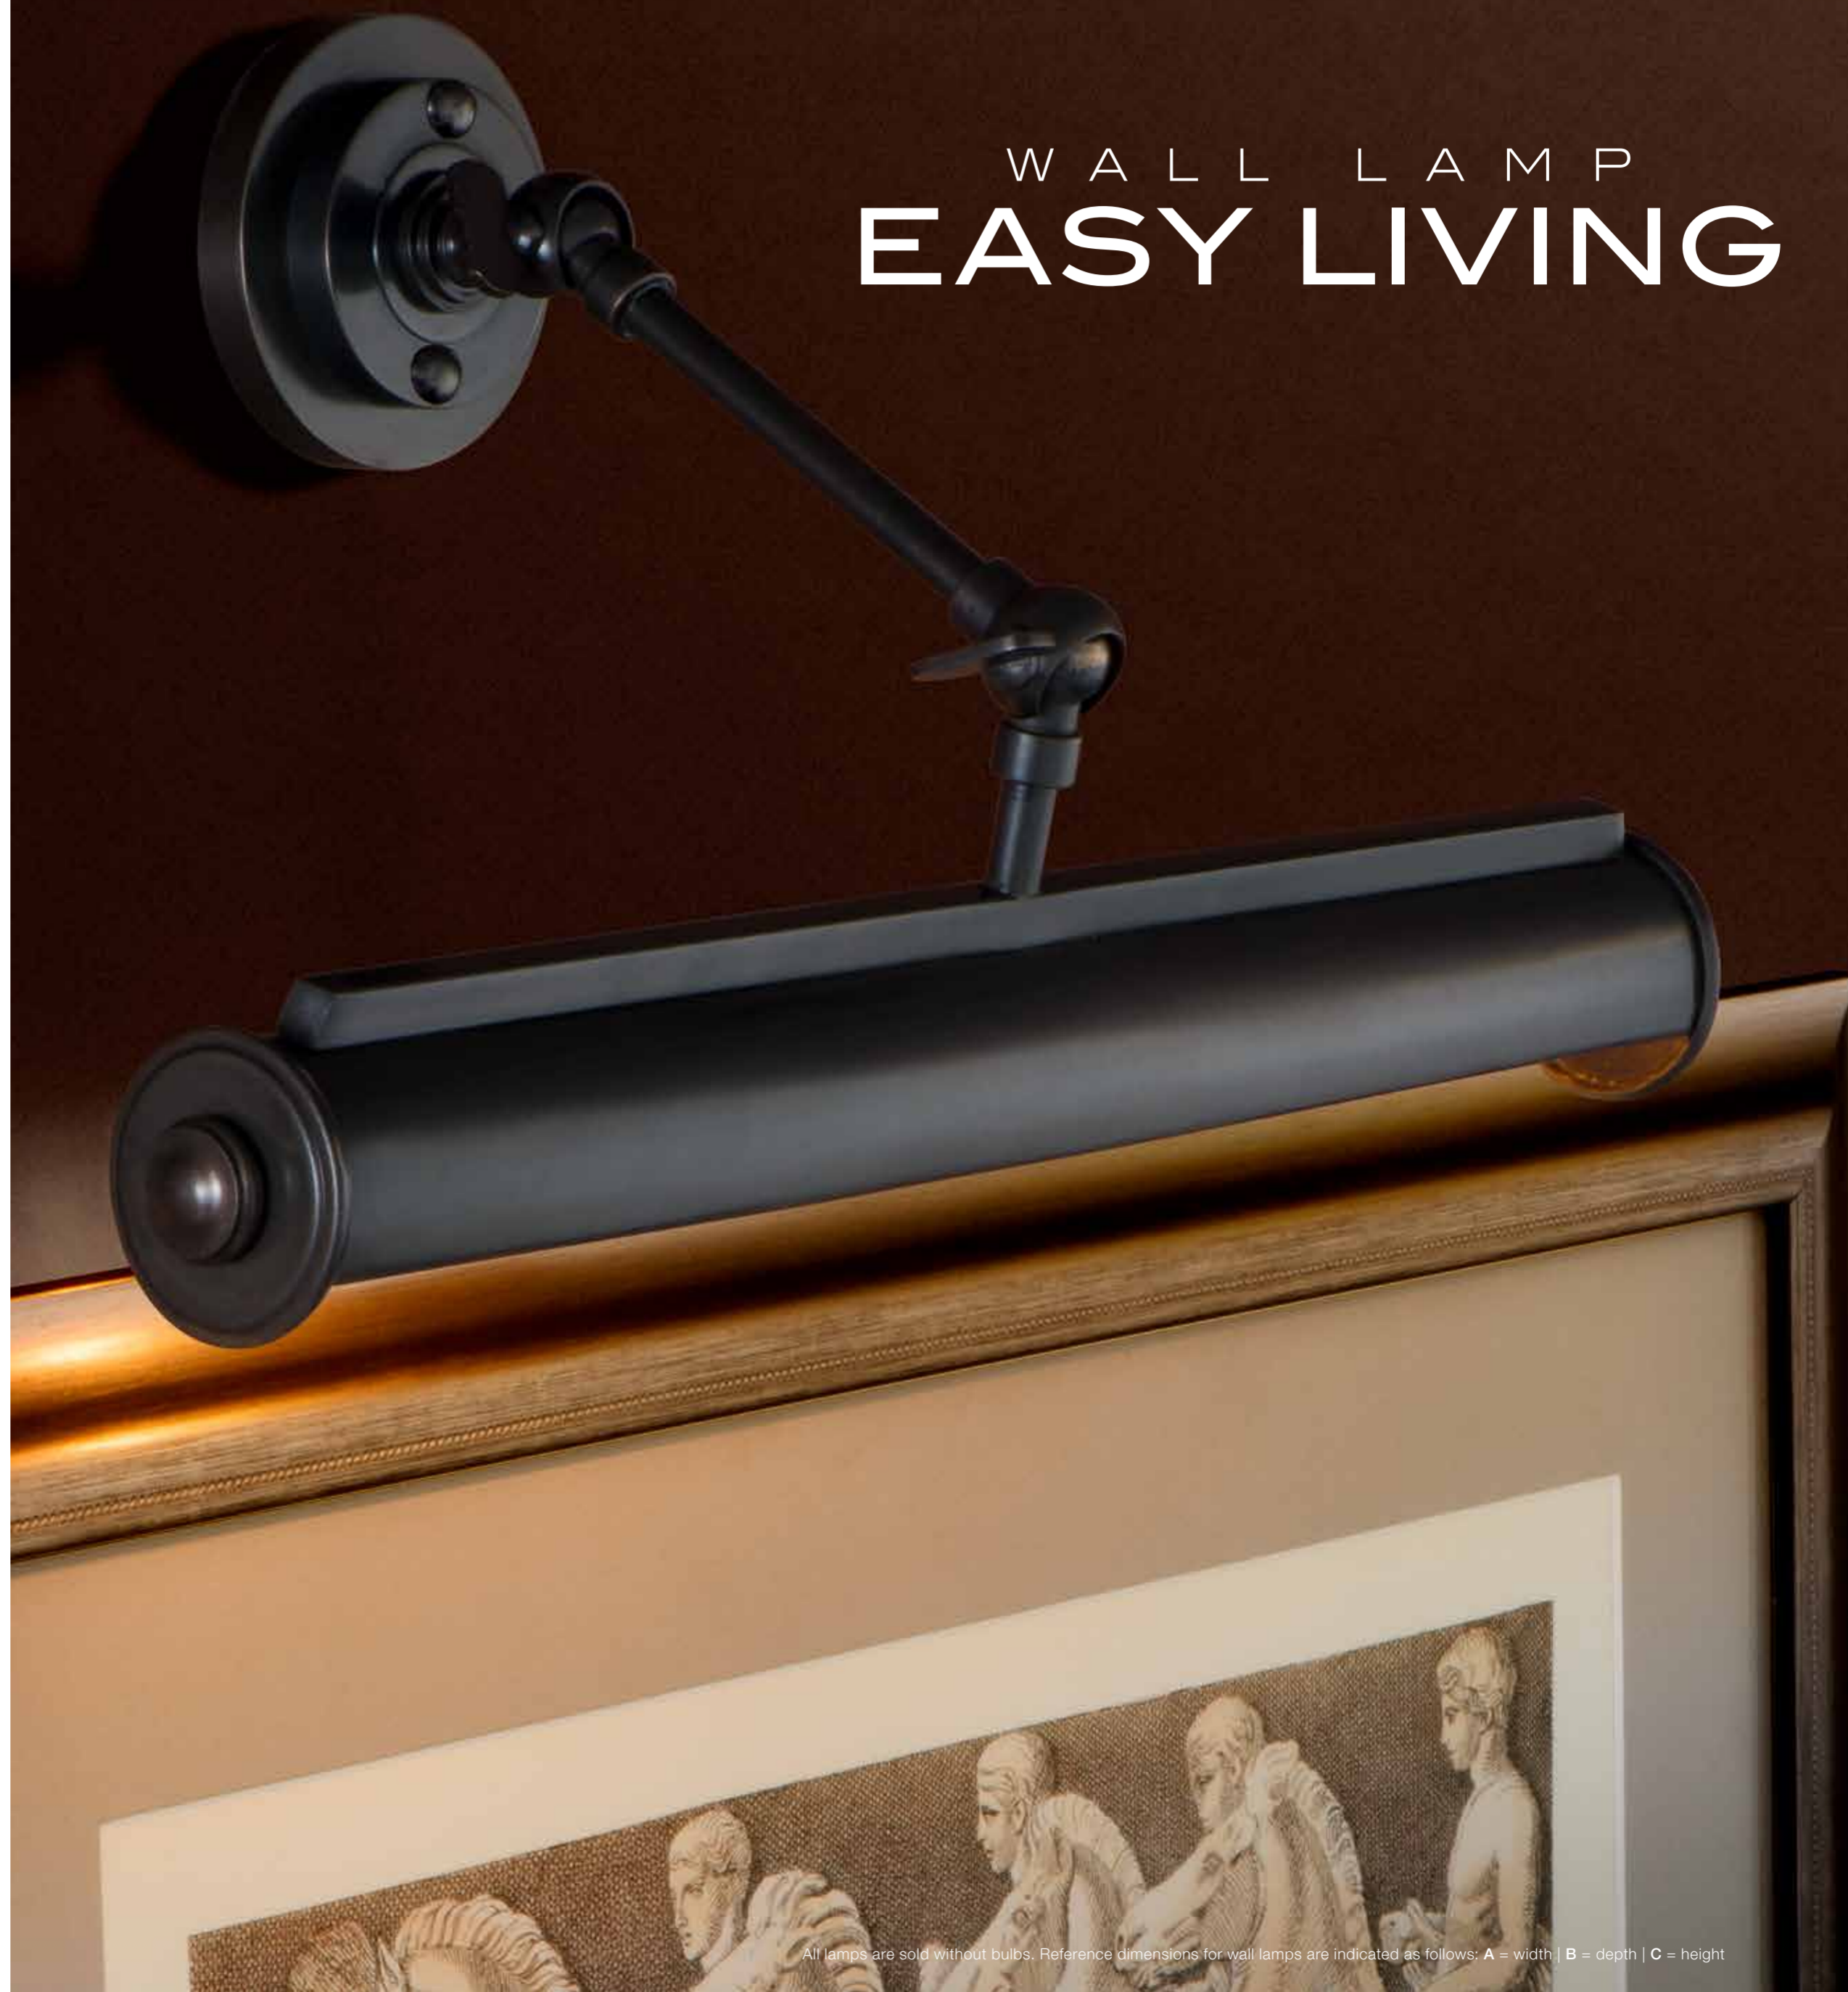

**WALL LAMP EASY LIVING S**

Antique bronze finish  
A. 22 | B. 16 | C. 21 cm | adjustable  
**108137.198.138.230**  
Lamp holder: 1 x E14 | max. 25 watt

**WALL LAMP EASY LIVING M**

Antique bronze finish  
A. 38 | B. 16 | C. 21 cm | adjustable  
**108140.308.215.360**  
Lamp holder: 2 x E14 | max. 25 watt

**WALL LAMP EASY LIVING L**

Antique bronze finish  
A. 63 | B. 16 | C. 21 cm | adjustable  
**108143.396.277.470**  
Lamp holder: 4 x E14 | max. 25 watt

WALL LAMP  
**EASY LIVING**

All lamps are sold without bulbs. Reference dimensions for wall lamps are indicated as follows: A = width | B = depth | C = height