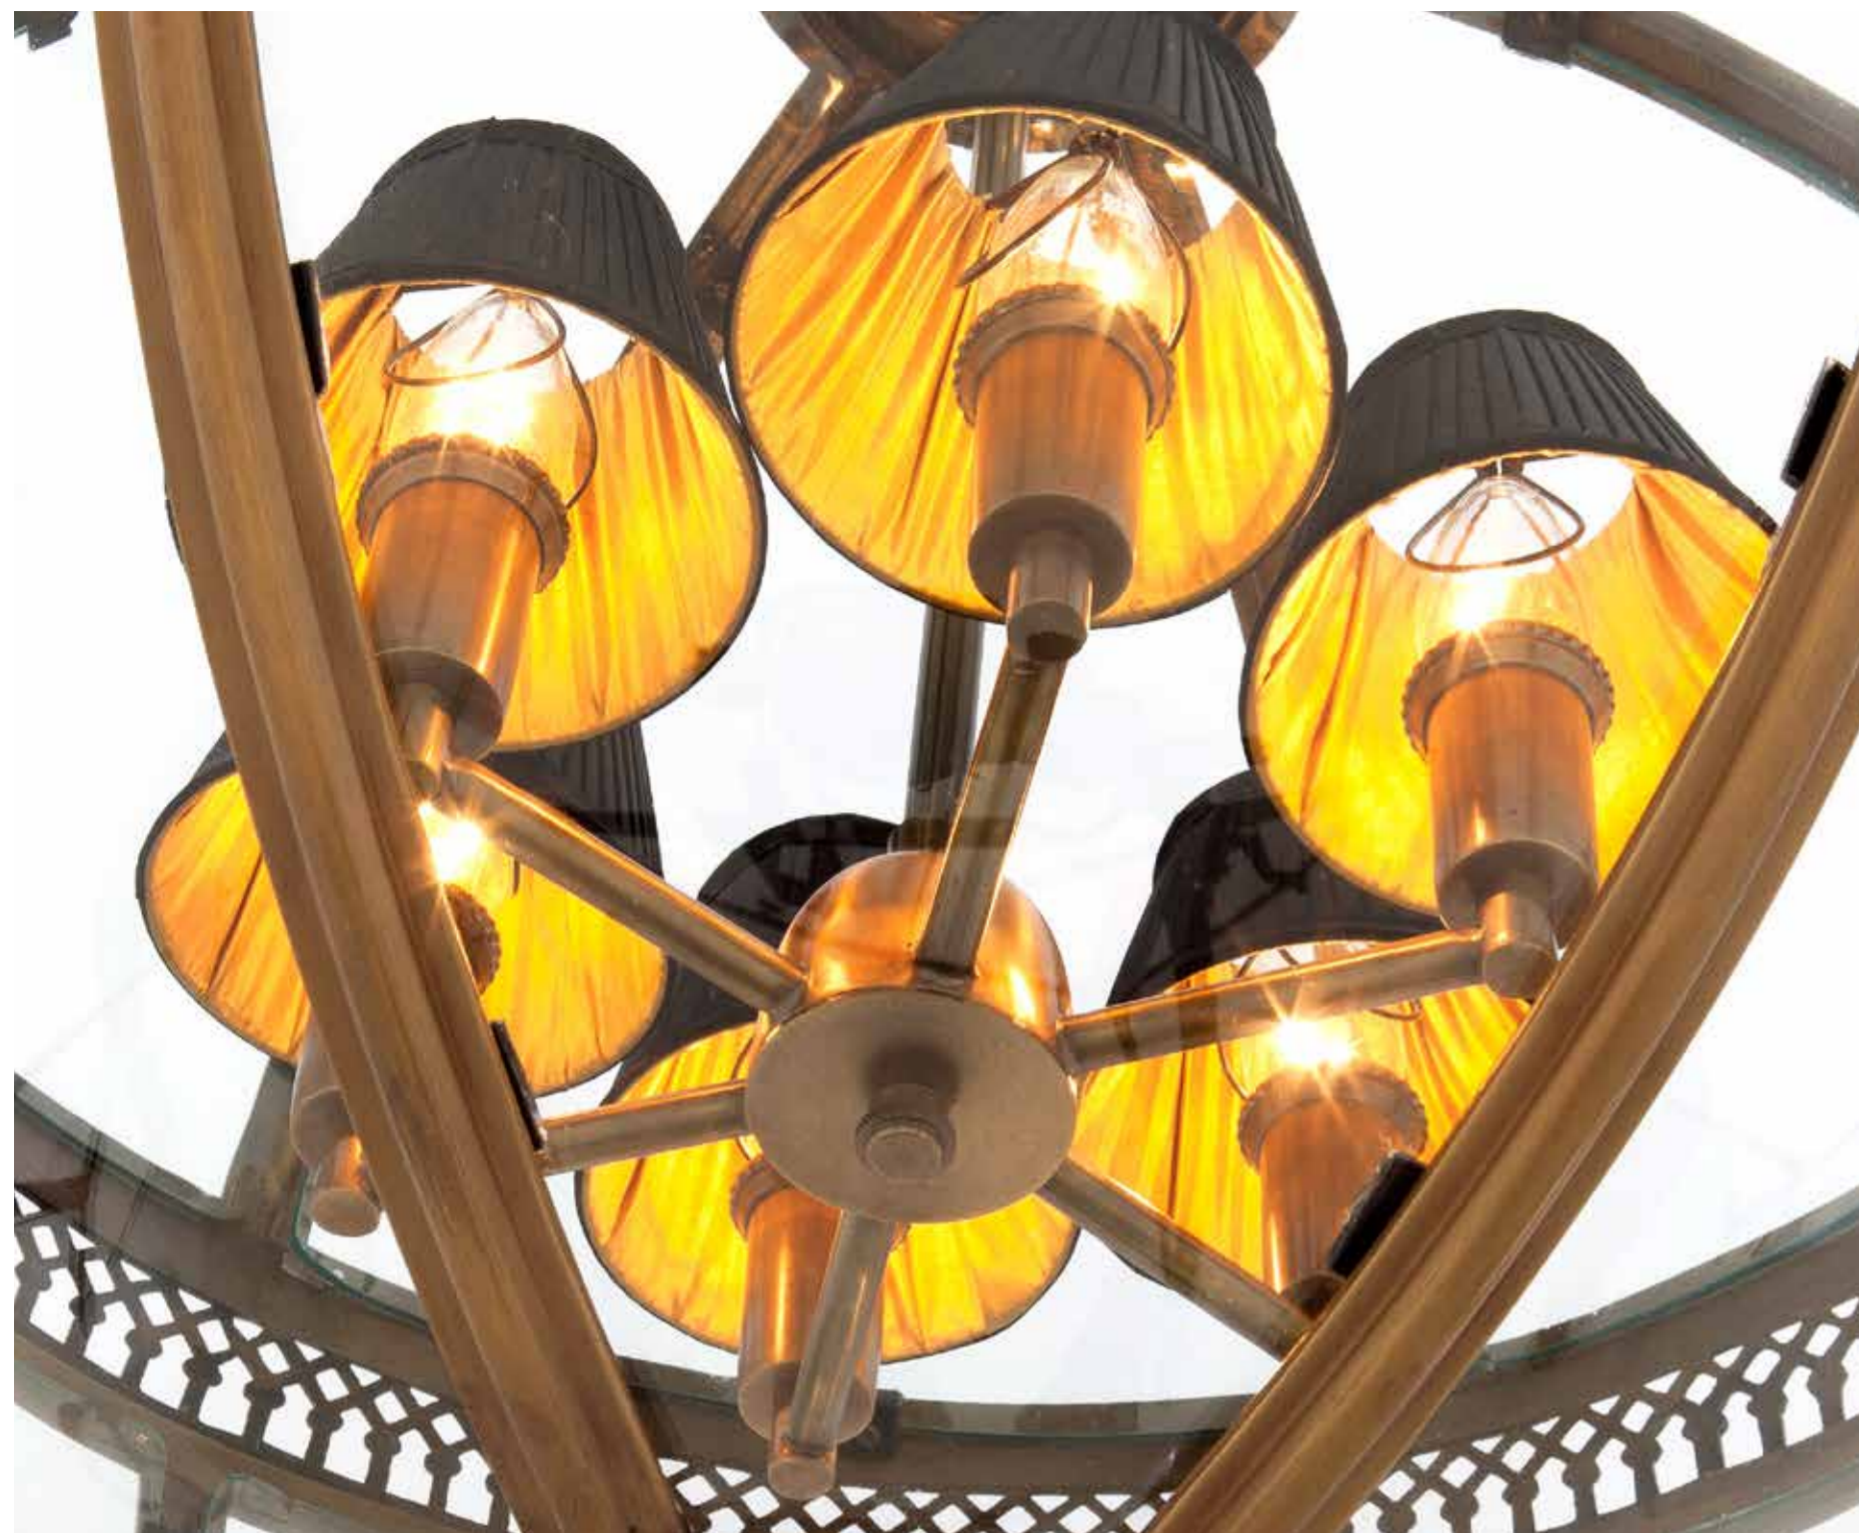

Art Deco Monkey	114	Chandelier Marino	30	Floor Lamp Nobu	140	Lantern Luna S	97	Shade Bouilotte	273	Table Lamp Bastille	150
Book Stand Franklin with light	189	Chandelier Martinez L	95	Floor Lamp Palm Tree	125	Lantern Mandeville L	60	Shade Bouilotte	273	Table Lamp Beaufort	154
Book Stand Franklin with light	189	Chandelier Martinez S	95	Floor Lamp Phillips	157	Lantern Mandeville S	60	Shade Bouilotte	274	Table Lamp Beaufort	154
Book Stand Higgins with light	189	Chandelier Martinez S	95	Floor Lamp Phillips	157	Lantern Mandeville S	60	Shade Bouilotte	274	Table Lamp Beaufort	154
Book Stand Higgins with light	189	Chandelier Mayflower	69	Floor Lamp Phillips	157	Lantern Matrix	59	Shade Bouilotte	274	Table Lamp Beau Rivage	147
Ceiling Lamp Constance	93	Chandelier Mayflower	69	Floor Lamp Regis	191	Lantern Matrix	59	Shade Bouilotte	274	Table Lamp Beau Site S	205
Ceiling Lamp Constance	93	Chandelier Mayflower	69	Floor Lamp Regis	191	Lantern Mercure	183	Shade Bouilotte	274	Table Lamp Beau Site S	205
Ceiling Lamp Kasbah	51	Chandelier Mayflower	69	Floor Lamp Reynaud	117	Lantern Monticello L	97	Shade Bouilotte	274	Table Lamp Belgrave set of 2	219
Ceiling Lamp Kasbah	51	Chandelier Miles Davis	72	Floor Lamp Reynaud	117	Lantern Monticello M	97	Shade Bouilotte	274	Table Lamp Bellagio	121
Ceiling Lamp Residential	17	Chandelier Moreaux L	70	Floor Lamp Royal Marine	162	Lantern Monticello S	97	Shade Bouilotte	274	Table Lamp Bellevue	150
Ceiling Lamp Residential	17	Chandelier Moreaux L	70	Floor Lamp Royal Marine	162	Lantern Owen L	10	Shade Bouilotte	275	Table Lamp Belmont	145
Ceiling Lamp Residential	17	Chandelier Moreaux L	71	Floor Lamp Royal Marine	163	Lantern Owen L	12	Shade Bouilotte	275	Table Lamp Belvedere set of 2	218
Ceiling Lamp Spider	92	Chandelier Moreaux S	70	Floor Lamp Royal Master Sealight	180	Lantern Owen L	13	Shade Bouilotte	275	Table Lamp Blackrock	122
Ceiling Lamp Spider	92	Chandelier Moreaux S	71	Floor Lamp Shippers	165	Lantern Owen M	11	Shade Bouilotte	275	Table Lamp Blackrock	122
Ceiling Lamp Spider	92	Chandelier Moreaux S	71	Floor Lamp Soho	184	Lantern Owen M	12	Shade Bouilotte	275	Table Lamp Blakemore	182
Chandelier Alpina L	29	Chandelier Murano L	65	Floor Lamp Soho	184	Lantern Owen M	13	Shade Bouilotte	275	Table Lamp Blakemore	182
Chandelier Alpina S	29	Chandelier Murano ø 50 cm	64	Floor Lamp Sterlington	119	Lantern Owen S	11	Shade Bouilotte	275	Table Lamp Blakemore	182
Chandelier Antares L	43	Chandelier Murano S	65	Floor Lamp Sterlington	119	Lantern Owen S	12	Shade Bouilotte	275	Table Lamp Bonds	176
Chandelier Antares L	43	Chandelier Nova	26	Floor Lamp Studio	164	Lantern Owen S	13	Shade Empire	272	Table Lamp Boxter L	150
Chandelier Antares S	43	Chandelier Pulsar	27	Floor Lamp Telescope	166	Lantern Place Des Vosges	83	Shade Empire	272	Table Lamp Boxter L	151
Chandelier Antares S	43	Chandelier Salerno	31	Floor Lamp Telescope	167	Lantern Presidential L	61	Shade Empire	272	Table Lamp Boxter S	150
Chandelier Bernardi	22	Chandelier Salerno	31	Floor Lamp Telescope	167	Lantern Presidential S	61	Shade Empire	272	Table Lamp Boxter S	151
Chandelier Boivin	34	Chandelier Summit	25	Floor Lamp Telescope	167	Lantern Princess Gracia	56	Shade Empire	273	Table Lamp Bresson	211
Chandelier Bourbon	75	Chandelier Swanson	46	Floor Lamp Telescope	167	Lantern Quant	85	Shade Empire	273	Table Lamp Bridgefield	178
Chandelier Branquinho L	38	Chandelier Tivoli L	40	Floor Lamp Valence	203	Lantern Quartier	56	Shade Empire	273	Table Lamp Brunswick	159
Chandelier Branquinho S	38	Chandelier Tivoli L	40	Hanging Lamp Polygon	112	Lantern Redcliffe L	100	Shade Empire	273	Table Lamp Brunswick	159
Chandelier Caserta	66	Chandelier Tivoli S	40	Lamp Banker Trust	187	Lantern Redcliffe L	101	Shade Empire	273	Table Lamp Bulgari L	172
Chandelier Commodore	24	Chandelier Tivoli S	40	Lamp Condor	111	Lantern Redcliffe S	100	Shade Empire	273	Table Lamp Bulgari S	172
Chandelier Emperor S	52	Chandelier Trapani	30	Lamp Conelly	104	Lantern Redcliffe S	101	Shade Empire	273	Table Lamp Cambell	223
Chandelier Emperor S	52	Desk Lamp Cordero	187	Lamp De Havilland	107	Lantern Residential L	14	Shade Empire	273	Table Lamp Cambell	223
Chandelier Emperor XS	52	Desk Lamp Cordero	187	Lamp Harpers L	86	Lantern Residential L	15	Shade Empire	274	Table Lamp Captiva	178
Chandelier Emperor XS	52	Desk Lamp Navy	185	Lamp Harpers L	87	Lantern Residential L	15	Shade Empire	274	Table Lamp Carlyle	239
Chandelier Equalizer L	33	Easel Warhol with light	189	Lamp La Marina	103	Lantern Residential M	14	Shade Empire	274	Table Lamp Carnegie	138
Chandelier Equalizer L	33	Easel Warhol with light	189	Lamp La Marina	103	Lantern Residential M	15	Shade Empire	274	Table Lamp Carnegie	138
Chandelier Equalizer S	33	Floor Lamp Alexa	144	Lamp La Marina	103	Lantern Residential M	15	Shade Empire	274	Table Lamp Carnivale	161
Chandelier Equalizer S	33	Floor Lamp Alexa	144	Lamp Manchester	111	Lantern Residential S	14	Shade Empire	274	Table Lamp Caruso	147