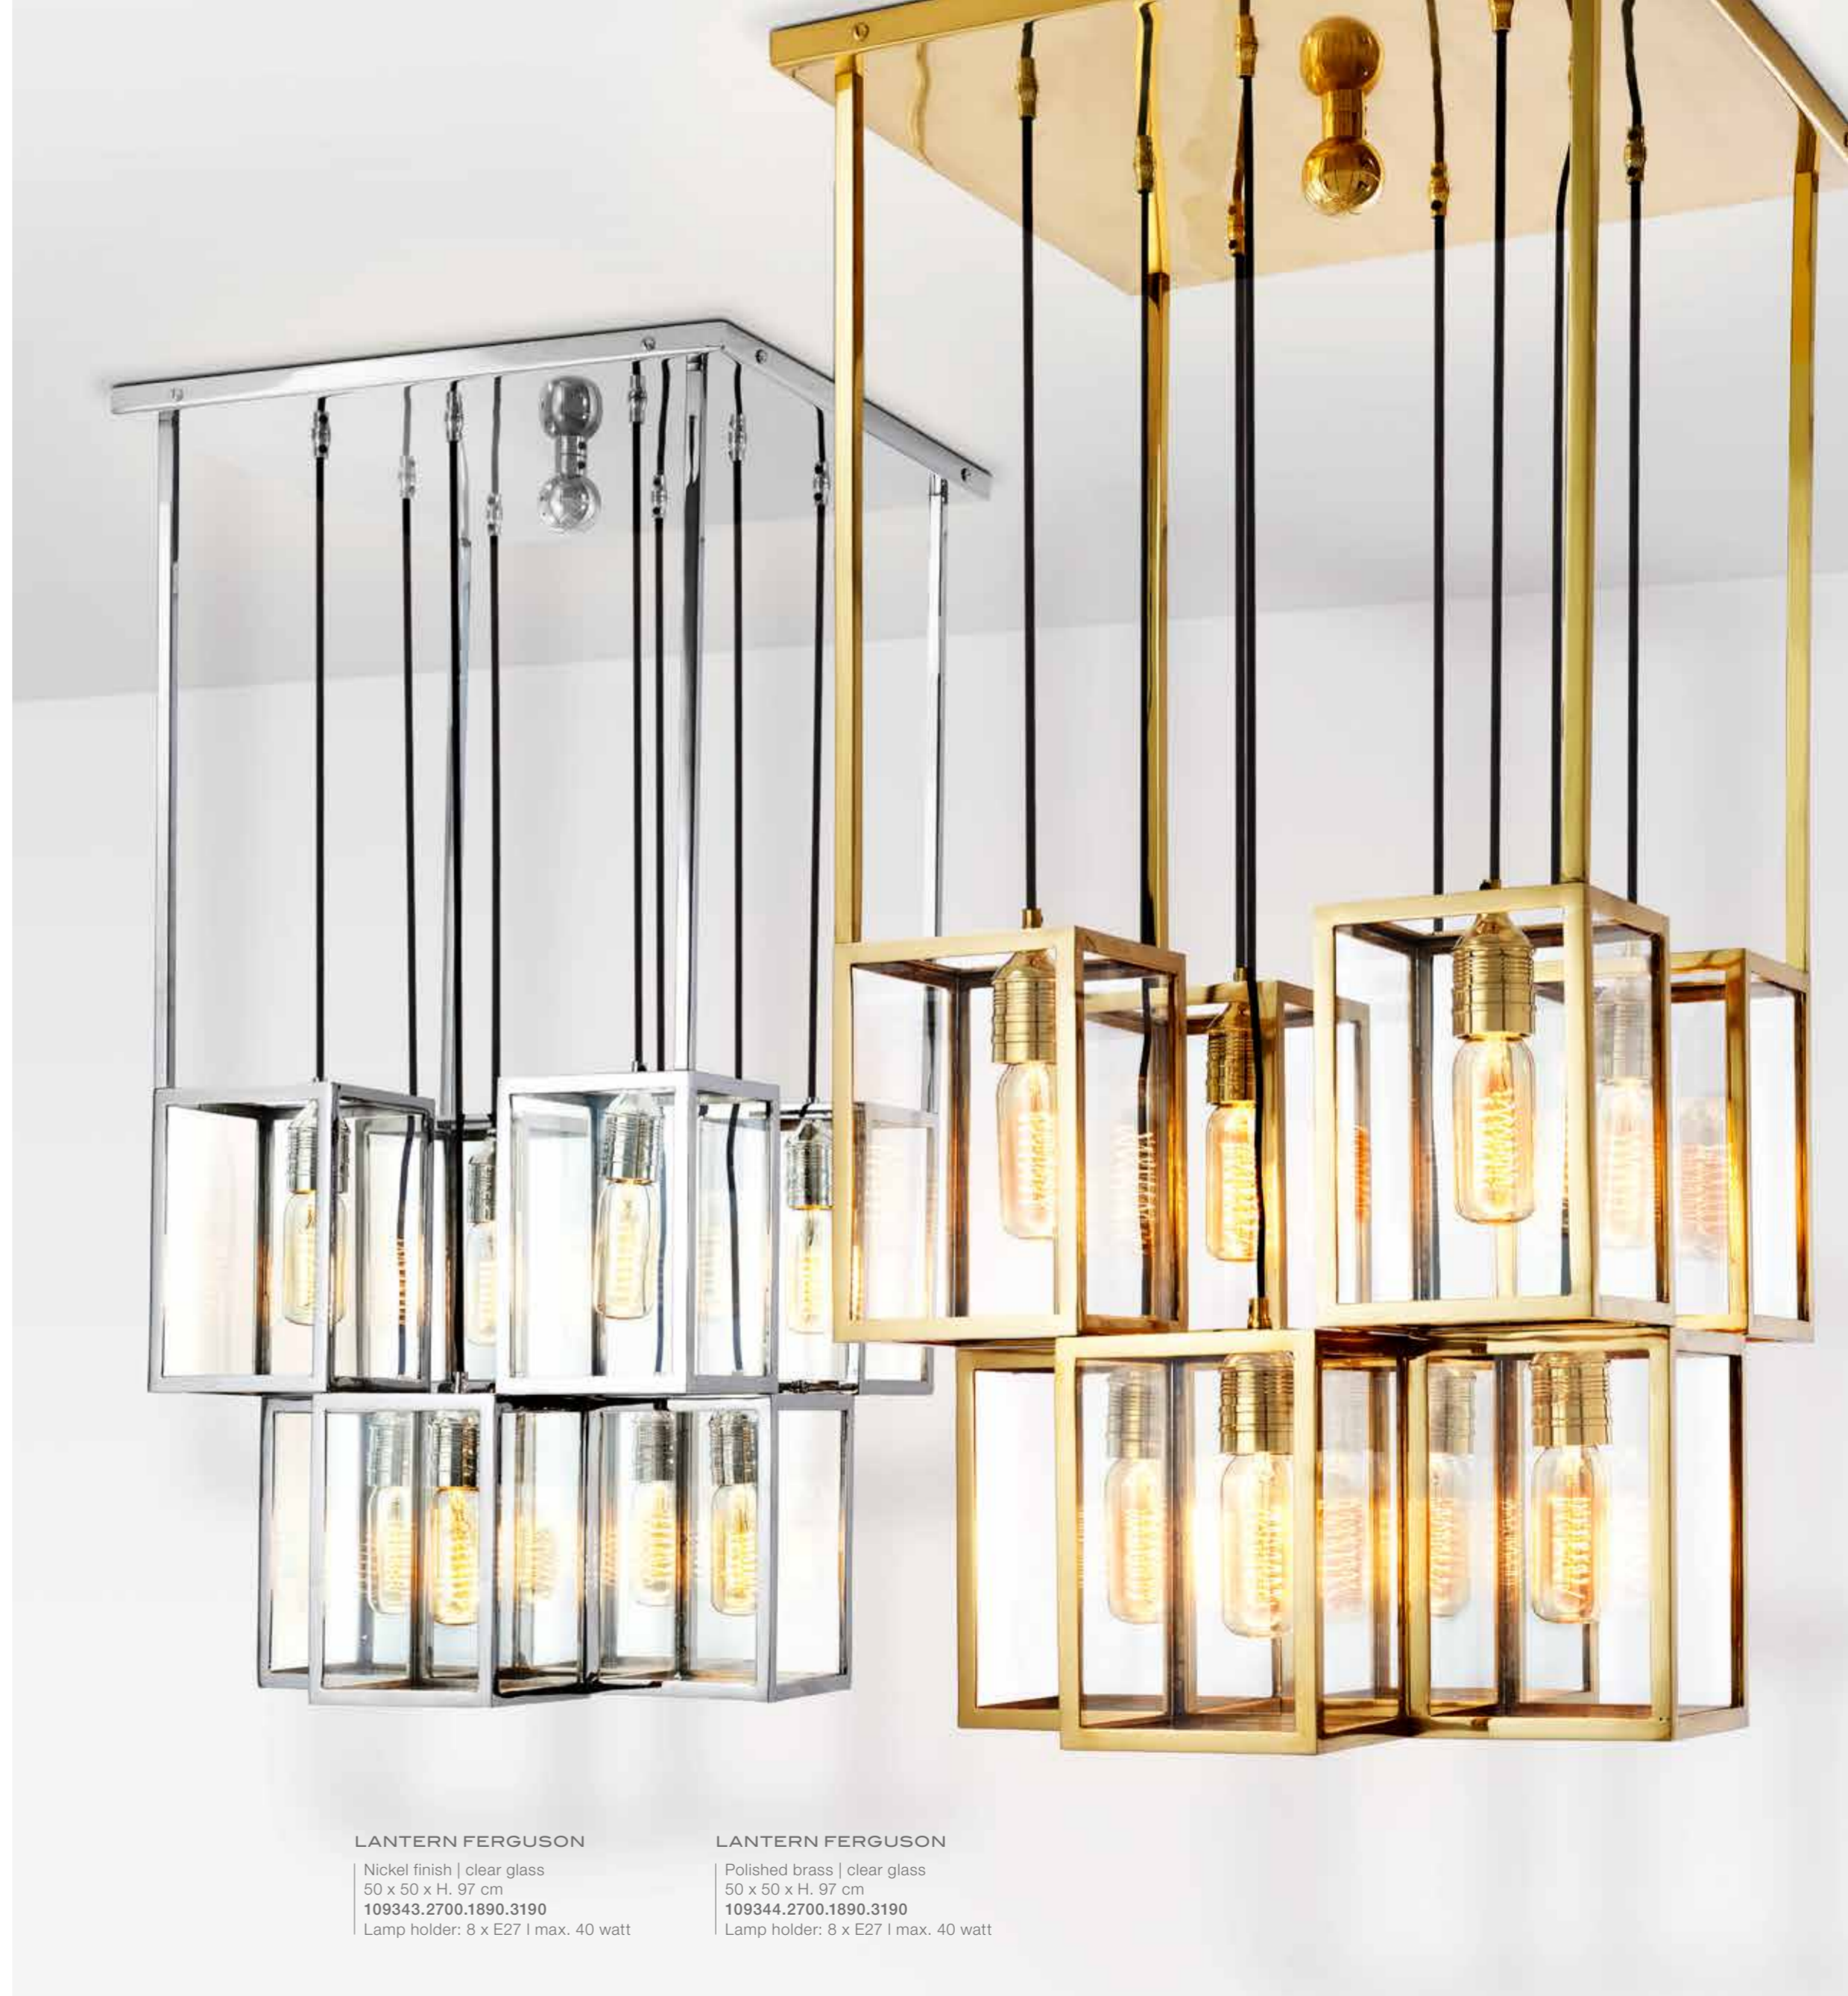

**CHANDELIER HAMMOND**  
 Gunmetal finish  
 Including pleated cream shade  
 ø 52 x H. 73,5 cm  
**109259.960.672.1130**  
 Lamp holder: 4 x E14 I max. 40 watt

**LANTERN CLARENDON**

Nickel finish | clear glass  
 ø 38 x H. 85 cm  
 109972.1200.840.1420  
 Lamp holder: 4 x E14 | max. 60 watt

**LANTERN CLARENDON**

Gold finish | clear glass  
 ø 38 x H. 85 cm  
 110033.1200.840.1420  
 Lamp holder: 4 x E14 | max. 60 watt

**LANTERN FERGUSON**

Nickel finish | clear glass  
 50 x 50 x H. 97 cm  
 109343.2700.1890.3190  
 Lamp holder: 8 x E27 | max. 40 watt