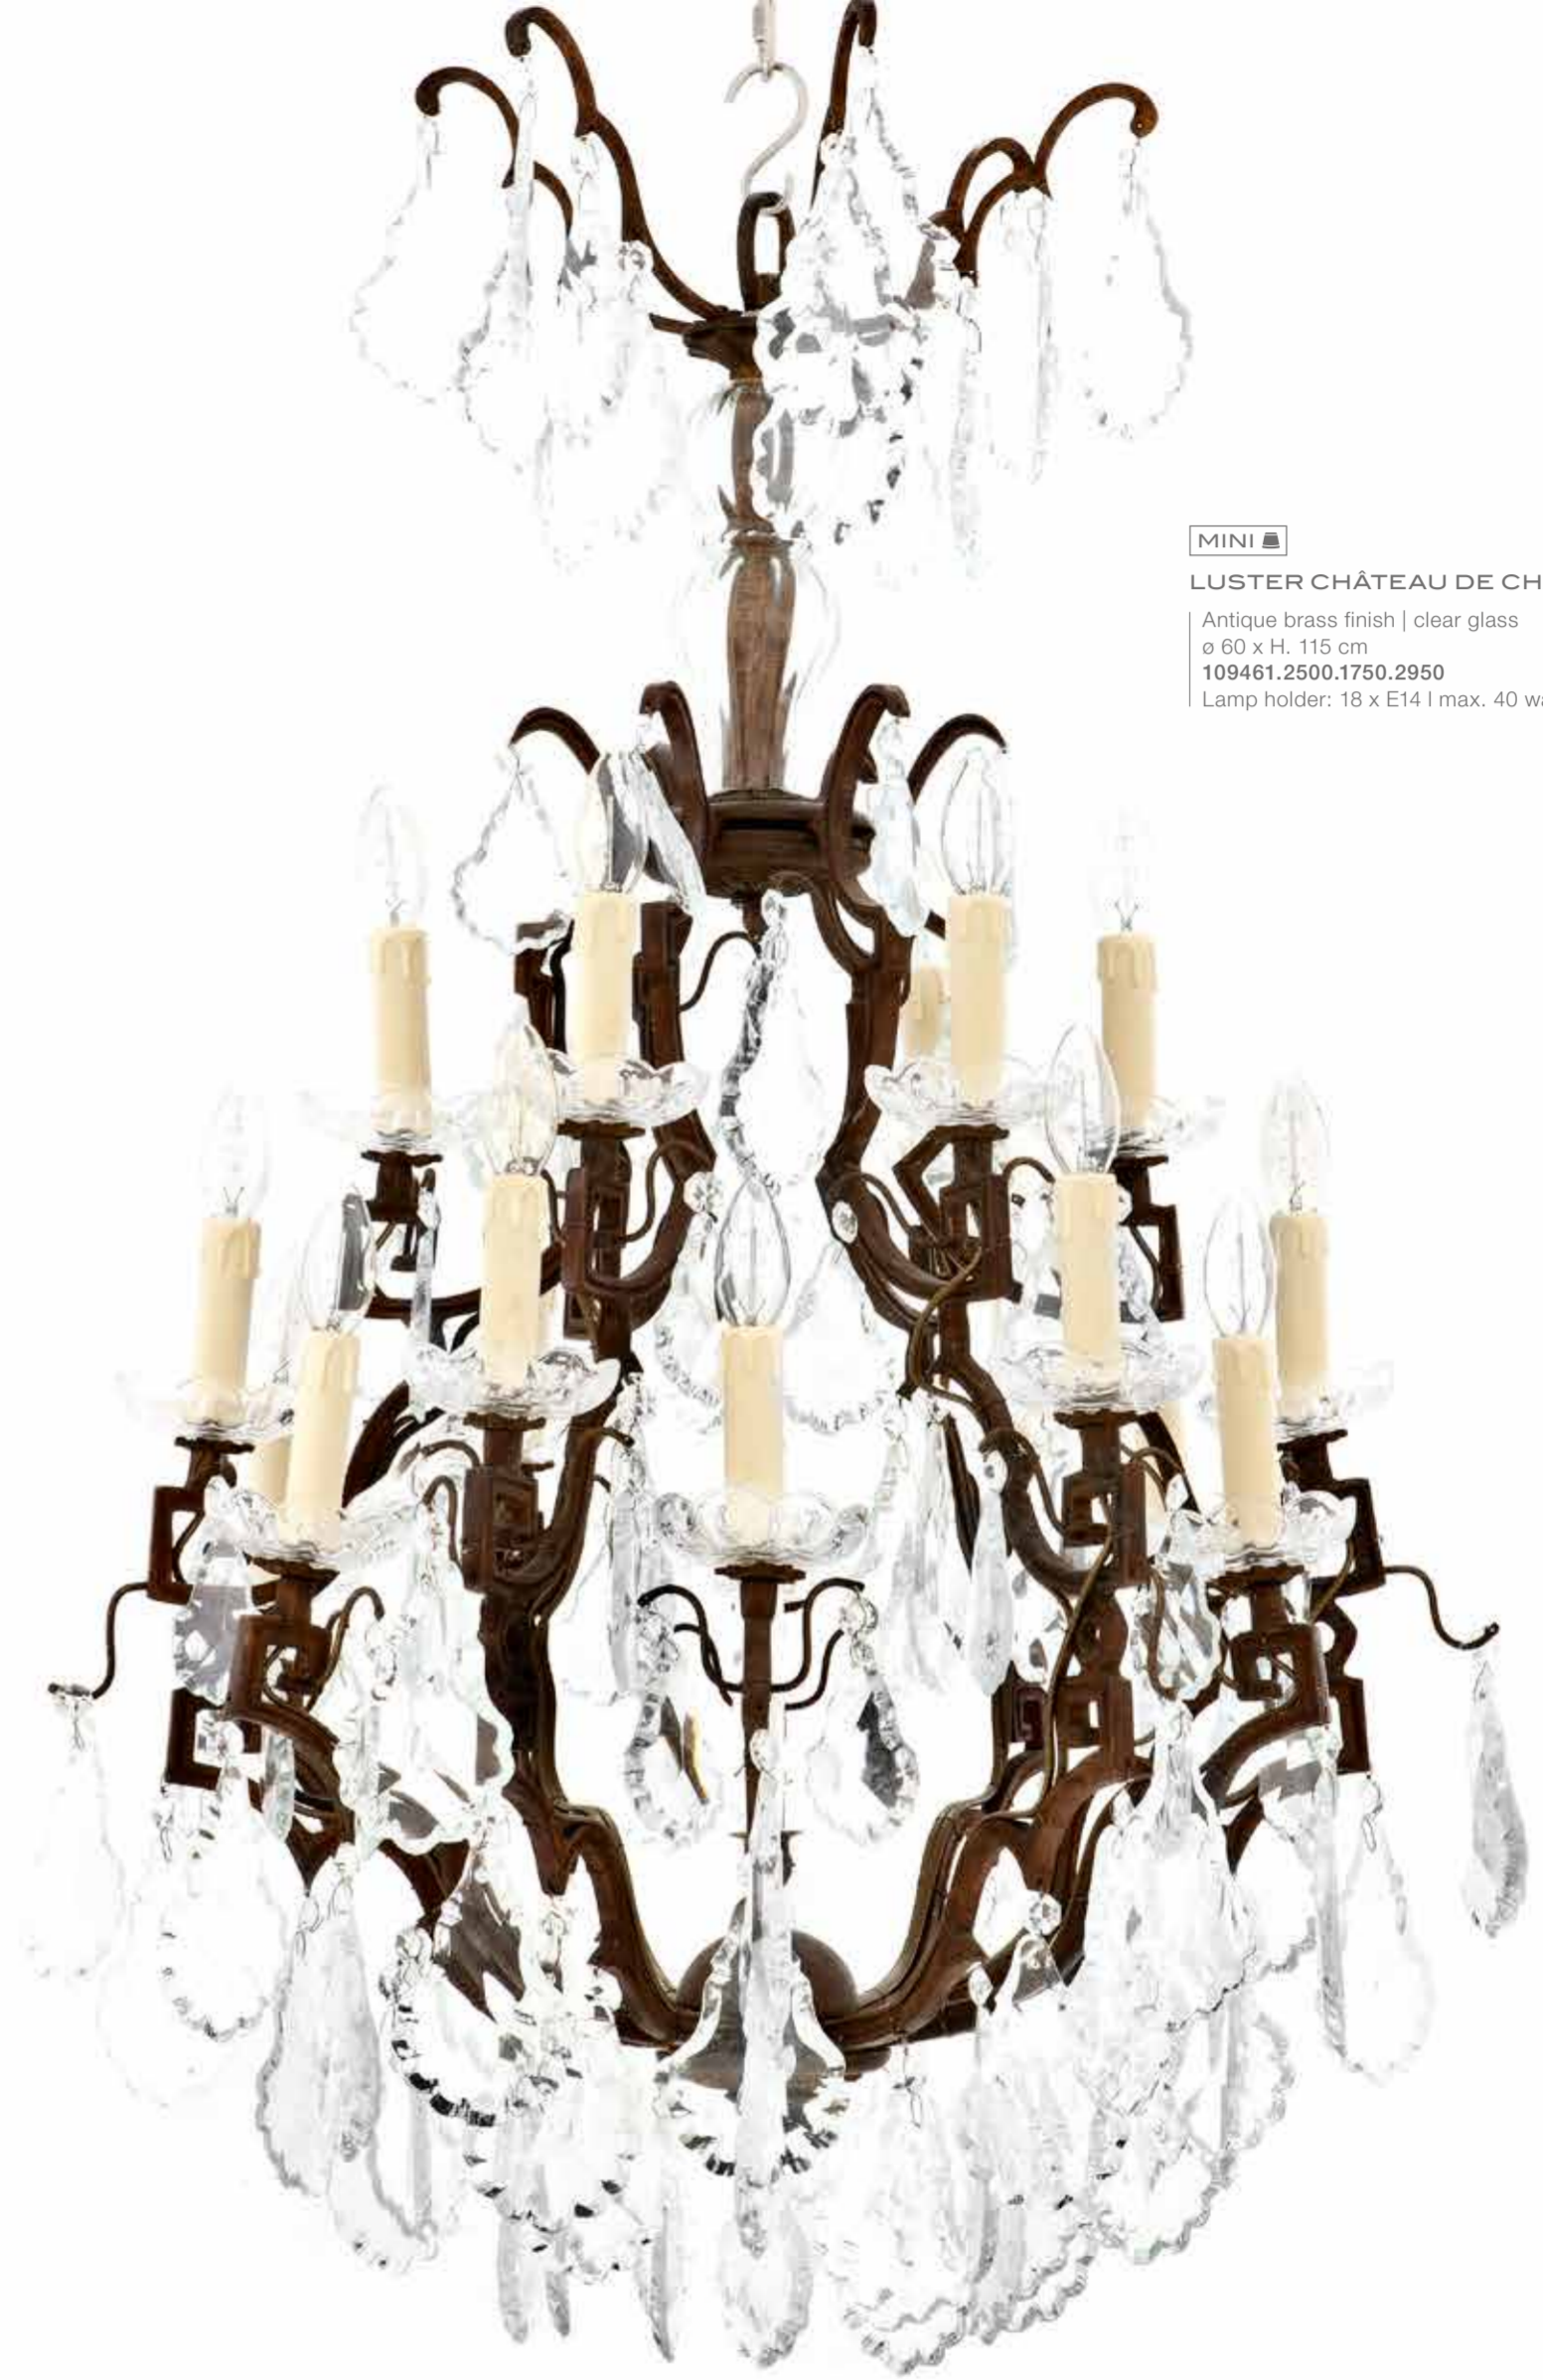

MINI ■
LUSTER CHÂTEAU DE CHATILLON
Antique brass finish | clear glass
ø 60 x H. 115 cm
109461.2500.1750.2950
Lamp holder: 18 x E14 | max. 40 watt

L U S T E R CHÂTEAU DE CHATILLON

All lamps are sold without bulbs.