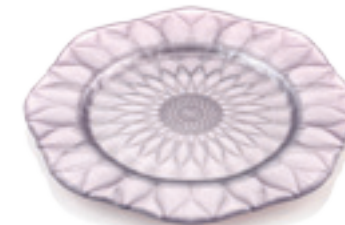

## LOTO

Collezione in vetro decorato  
Collection in decorated glass

101

6467.6 Coppetta | Individual bowl Ø cm. 19  
Decoro perlaceo cipria - Lilac decoration

6786.4 Bolo | Bowl Ø cm. 25  
Decoro perlaceo cipria - Lilac decoration

6466.4 Bolo | Bowl Ø cm. 33  
Decoro perlaceo cipria - Lilac decoration

6788.7 Piatto | Plate Ø cm. 22  
Decoro perlaceo cipria - Lilac decoration

6787.7 Piatto | Plate Ø cm. 26  
Decoro perlaceo cipria - Lilac decoration