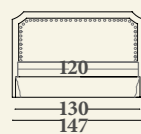

base smontabile (fissa, sollevabile, a due movimenti)