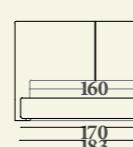

Варианты: односпальная, полуторная, двухспальная, XL и XXL кровати. База с цельным основанием (sommier), база с фиксированной деревянной решеткой (a doghe), база с контейнером и подъемной деревянной решеткой (функциональное пространство h=20 cm), база с контейнером и деревянной решеткой (a doghe) с двухпозиционным открыванием. Рекомендованные матрасы: 80x190 (односпальная кровать), 120x190 (полуторная кровать), 160x190 (двухспальная кровать), 180x200 (кровать XL), 200x200 см (кровать XXL). Структура: дерево и его производные. Набивка: полиуретан различной жесткости и полиспирольные волокна. Характеристики: полностью съемный чехол; у односпальной и полуторной кроватях изголовье без разделения; базы с решеткой поставляются в разборном виде; в двухспальной, XL, XXL кроватях база sommier поставляется разделенной на две части.

base smontabile (fissa, sollevabile, a due movimenti)