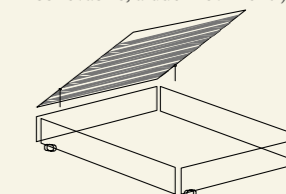

Варианты: односпальная, полуторная, двухспальная, XL и XXL кровати. База с цельным основанием (sommier), база с фиксированной деревянной решеткой (a doghe), база с контейнером и подъемной деревянной решеткой (функциональное пространство h=20 cm), база с контейнером и деревянной решеткой (a doghe) с двухпозиционным открыванием. Рекомендованные матрасы: 80x190 (односпальная кровать), 120x190 (полуторная кровать), 160x190 (двухспальная кровать), 180x200 (кровать XL), 200x200 см (кровать XXL). Структура: дерево и его производные. Набивка: полиуретан различной жесткости и полиспирольные волокна. Характеристики: полностью съемный чехол; у односпальной и полуторной кроватях изголовье без разделения; базы с решеткой поставляются в разборном виде; в двухспальной, XL, XXL кроватях база sommier поставляется разделенной на две части.

base smontabile (fissa, sollevabile, a due movimenti)