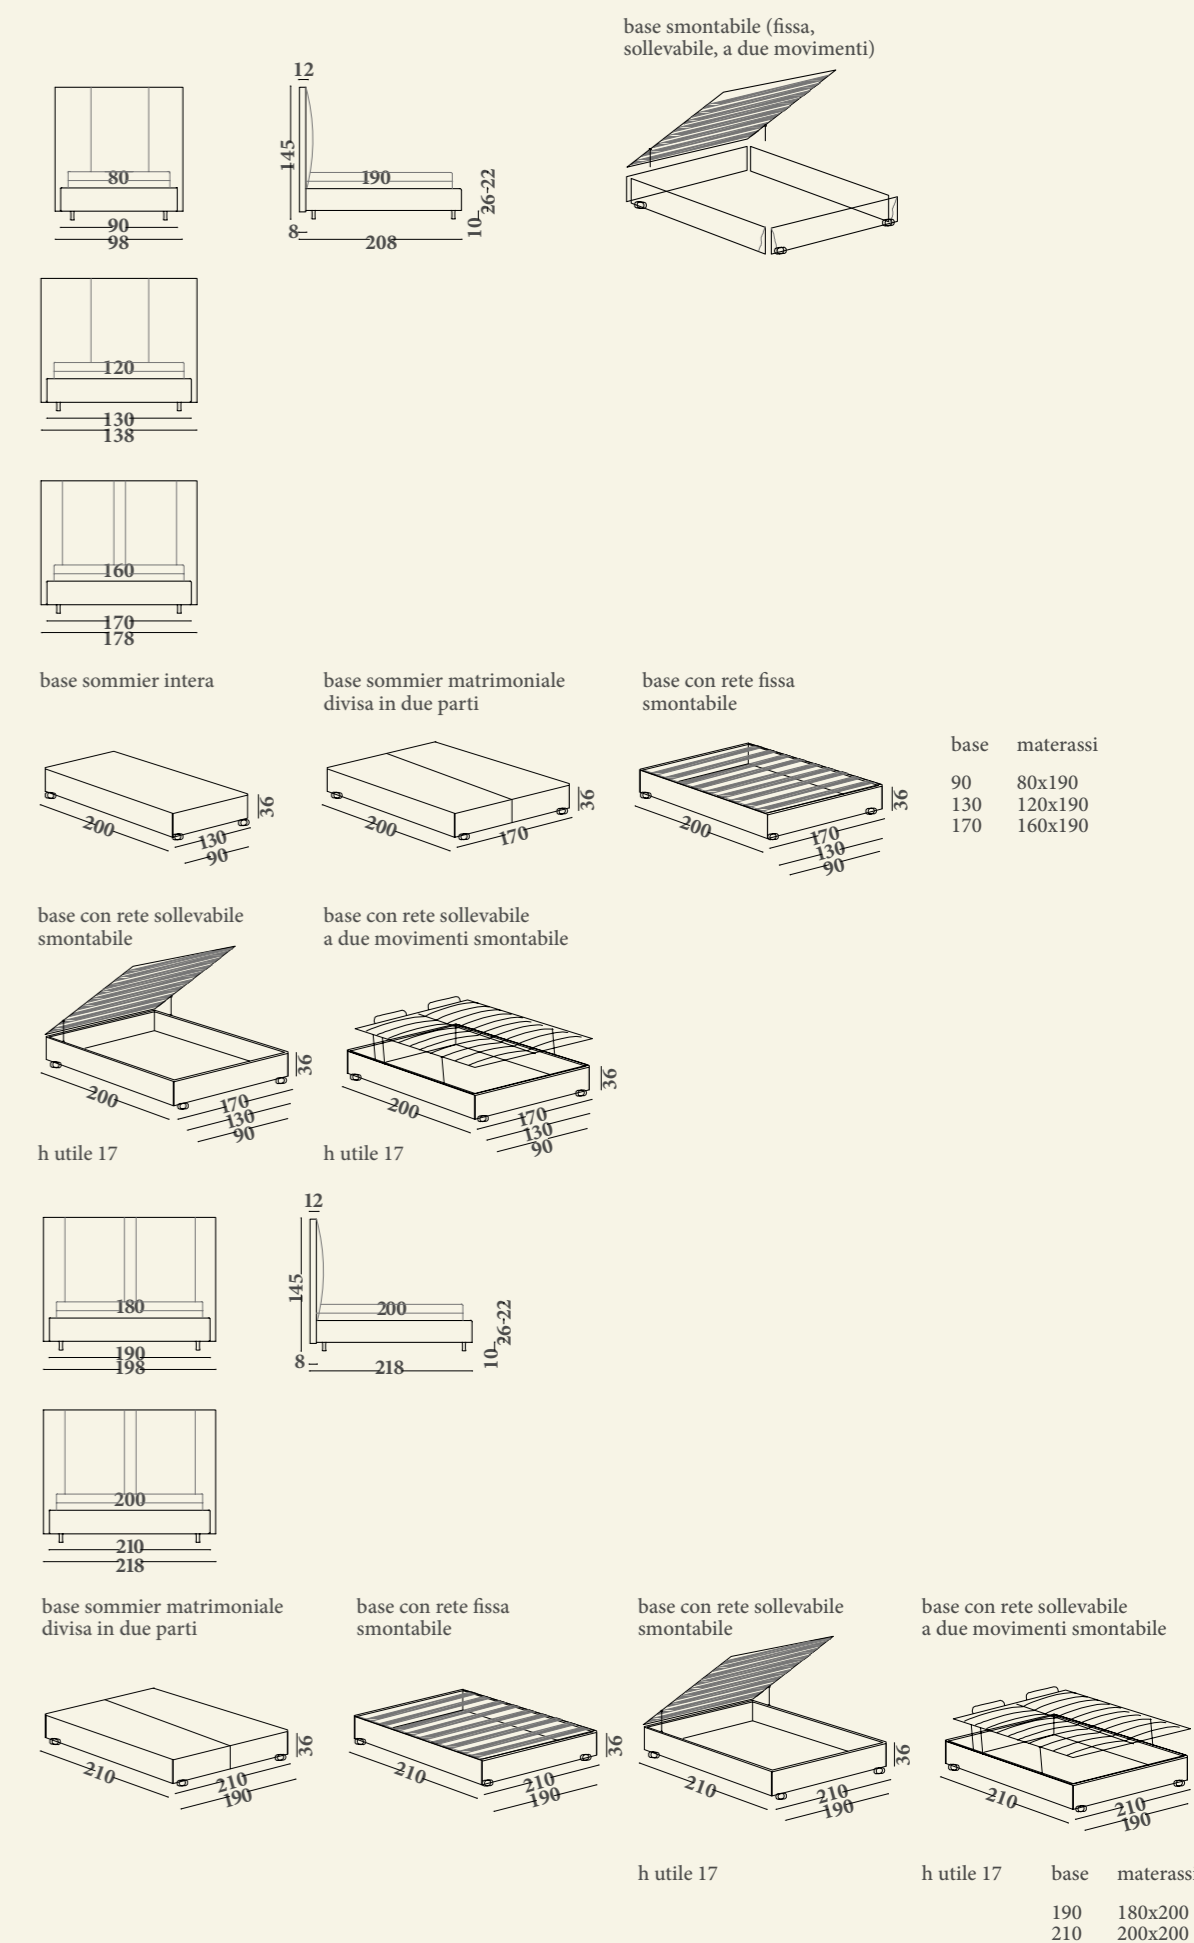

Rivestimento: 40GL6223 CAT. C
proteggitestata: 40FB6331 CAT. F
Coperta ART. 725: 40MT6303 CAT. E
Mazza Gipsy
Plaid ART. B54: 40GL6106 CAT. C
Mazza uniti Natural
Finitura: legno naturale

GYPSY DREAM . 180

Olivo

Versioni: letto singolo, letto a una piazza e mezzo, letto matrimoniale, XL, XXL con base sommier oppure, base con box e rete fissa a doghe in legno oppure, base con box e rete sollevabile a doghe in legno (spazio utile h 17 cm) o base con rete a doghe in legno a 2 movimenti elevabile con box. Materassi consigliati: 80x190 (letto singolo), 120x190 (letto a una piazza e mezzo), 160x190 (letto matrimoniale), 180x200 (letto XL), 200x200 (letto XXL). Struttura: in legno massello e i suoi derivati. Imbottitura: in poliuretano espanso a quote differenziate, fibre poliestere. Caratteristiche: interamente sfoderabile con proteggitestata di serie; tutte le basi con rete sono fornite nella versione smontabile; la base sommier matrimoniale, XL e XXL e' fornita divisa in due parti.

Versions: single, queen size, twin, XL, XXL bed with sommier base; base with box and fixed frame with wooden lists, base with box (usable space h17 cm) and lifting frame with wooden lists, lifting frame with two movements with box. Recommended mattresses: 80x190 (single bed), 120x190 (queen size bed), 160x190 (twin bed), 180x200 (XL bed) and 200x200 (XXL bed). Structure: in solid wood and derived. Padding: expanded polyurethane of differentiated densities and qualities, polyester fibre. Characteristics: removable covering; the bases with frame are supplied in a version disassembled; for the twin bed, XL and XXL version: the base sommier is supplied in two pieces.