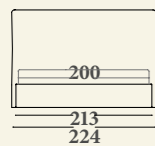

base con rete sollevabile a due movimenti smontabile