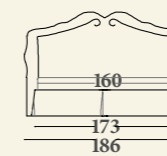

Rivestimento: 40AU5972 CAT. C
Riporto testata: 40AU5967 CAT. C
Mazza Clarke
Coperta ART. 725: 40MT6303 CAT. E
Plaid ART. B54: 40MT6307 CAT. E
Mazza Gipsy

Garofano

Versioni: letto singolo, letto a una piazza e mezzo, letto matrimoniale, XL, XXL con base sommier oppure, base con box e rete fissa a doghe in legno (spazio utile h 20 cm) o base con rete a doghe in legno a 2 movimenti elevabile con box. Materassi consigliati: 80x190 (letto singolo), 120x190 (letto a una piazza e mezzo), 160x190 (letto matrimoniale), 180x200 (letto XL), 200x200 (letto XXL). Struttura: in legno massello e i suoi derivati. Imbottitura: in poliuretano espanso a quote differenziate, fibre poliestere. Caratteristiche: interamente sfoderabile; tutte le basi con rete sono fornite nella versione smontabile; la base sommier matrimoniale, XL e XXL e' fornita divisa in due parti.

Versions: single, queen size, twin, XL, XXL bed with sommier base; base with box and fixed frame with wooden lists, base with box (usable space h20 cm) and lifting frame with wooden lists, lifting frame with two movements with box. Recommended mattresses: 80x190 (single bed), 120x190 (queen size bed), 160x190 (twin bed), 180x200 (XL bed) and 200x200 (XXL bed). Structure: in solid wood and derived. Padding: expanded polyurethane of differentiated densities and qualities, polyester fibre. Characteristics: removable covering; the bases with frame are supplied in a version disassembled; for the twin bed, XL and XXL version: the base sommier is supplied in two pieces.