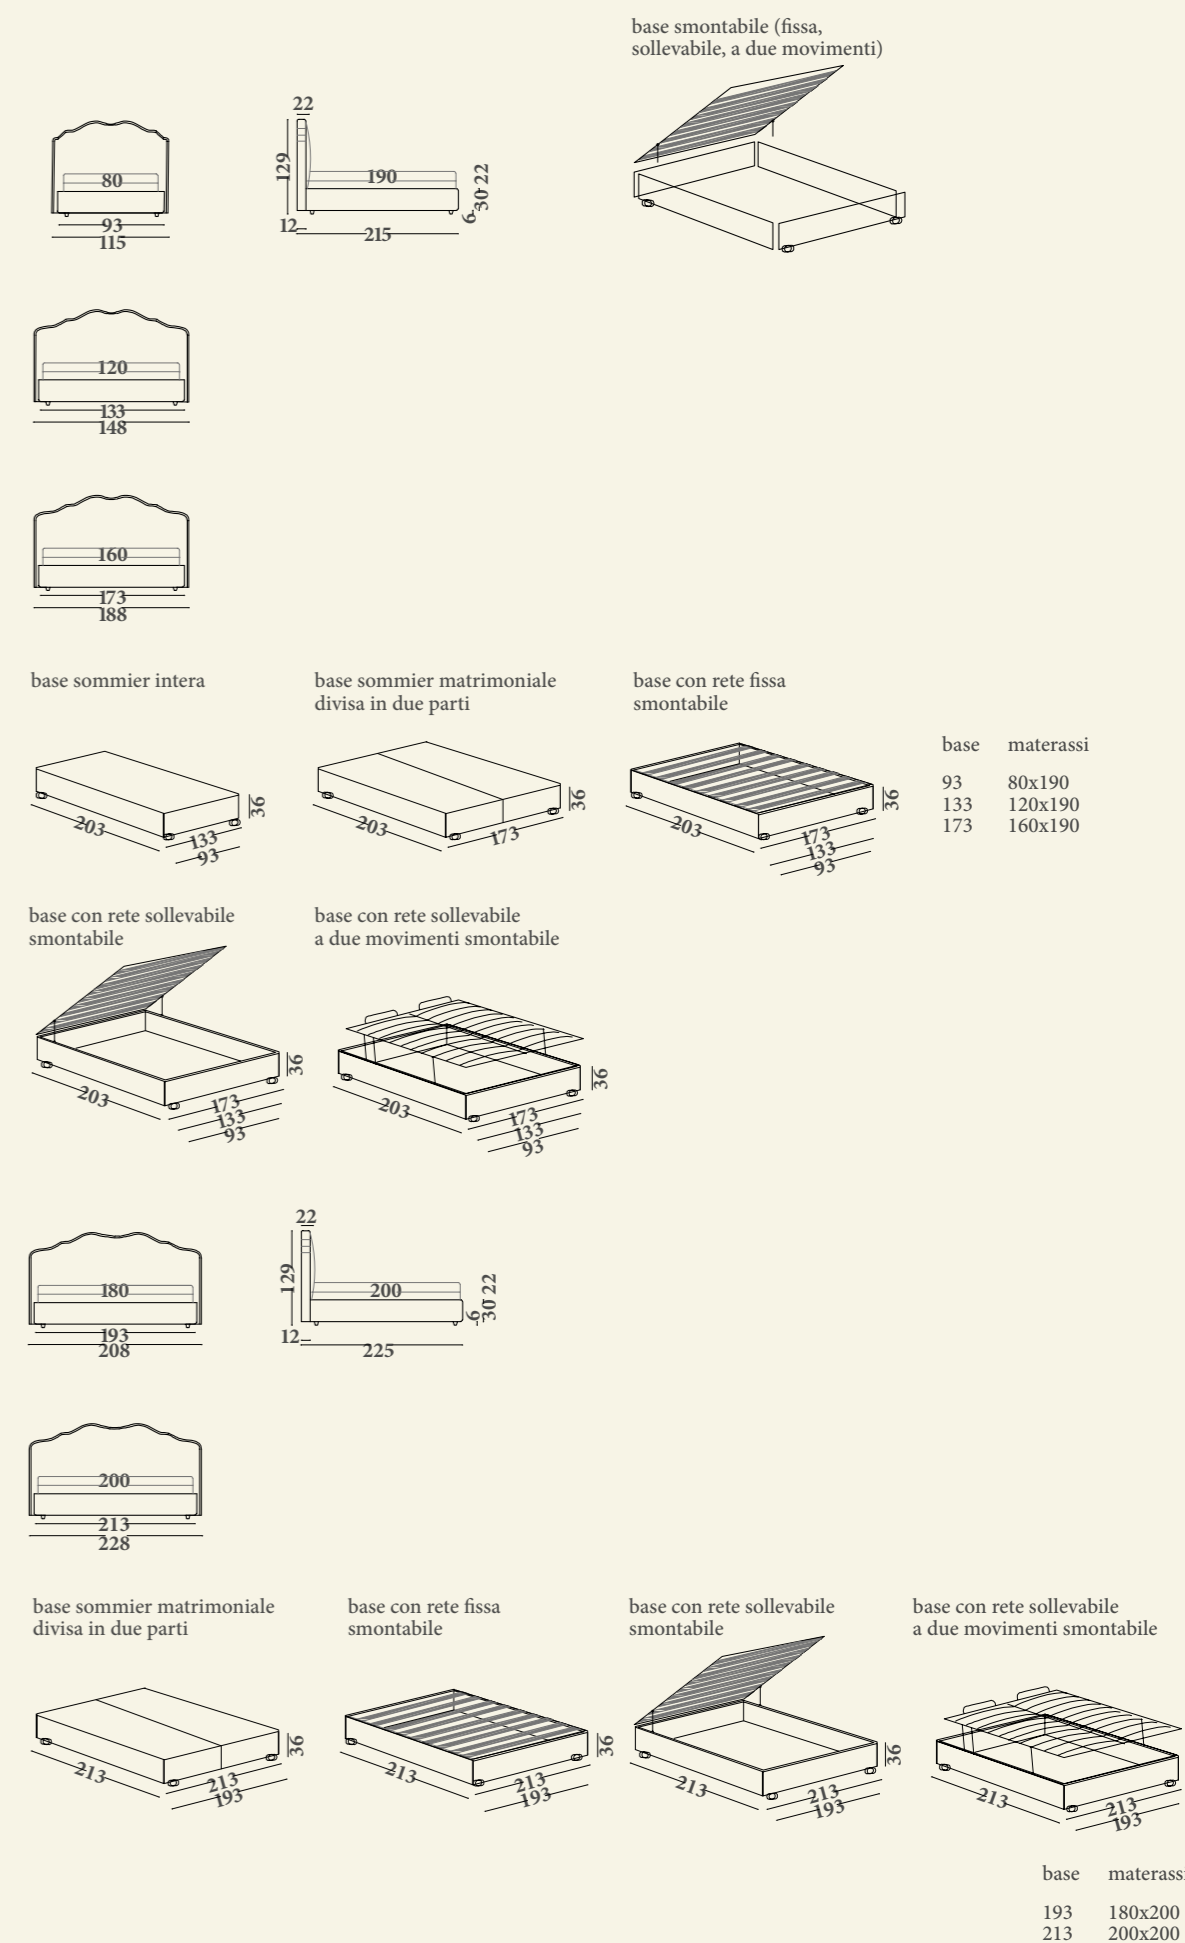

Варианты: односпальная, полуторная, двухспальная, XL и XXL кровати. База с цельным основанием (sommier), база с фиксированной деревянной решеткой (a doghe), база с контейнером и подъемной деревянной решеткой (функциональное пространство h=20 cm), база с контейнером и деревянной решеткой (a doghe) с двухпозиционным открыванием. Рекомендованные матрасы: 80x190 (односпальная кровать), 120x190 (полуторная кровать), 160x190 (двухспальная кровать), 180x200 (кровать XL), 200x200 см (кровать XXL). Структура: дерево и его производные. Набивка: полиуретан различной жесткости и полистирольные волокна. Характеристики: полностью съемный чехол с отделкой на изголовье; базы с решеткой поставляются в разборном виде; в двухспальной, XL, XXL кроватях база sommier поставляется разделенной на две части.