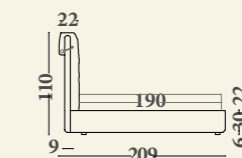

Варианты: односпальная, полуторная, двухспальная, XL и XXL кровати. База с цельным основанием (sommier), база с фиксированной деревянной решеткой (a doghe), база с контейнером и подъемной деревянной решеткой (функциональное пространство h=20 cm), база с контейнером и деревянной решеткой (a doghe) с двухпозиционным открыванием. Рекомендованные матрасы: 80x190 (односпальная кровать), 120x190 (полуторная кровать), 160x190 (двухспальная кровать), 180x200 (кровать XL), 200x200 см (кровать XXL). Структура: дерево и его производные. Набивка: полиуретан различной жесткости и полиспирольные волокна. Характеристики: полностью съемный чехол; у односпальной и полуторной кроватях изголовье без разделения; базы с решеткой поставляются в разборном виде; в двухспальной, XL, XXL кроватях база sommier поставляется разделенной на две части.

base smontabile (fissa, sollevabile, a due movimenti)