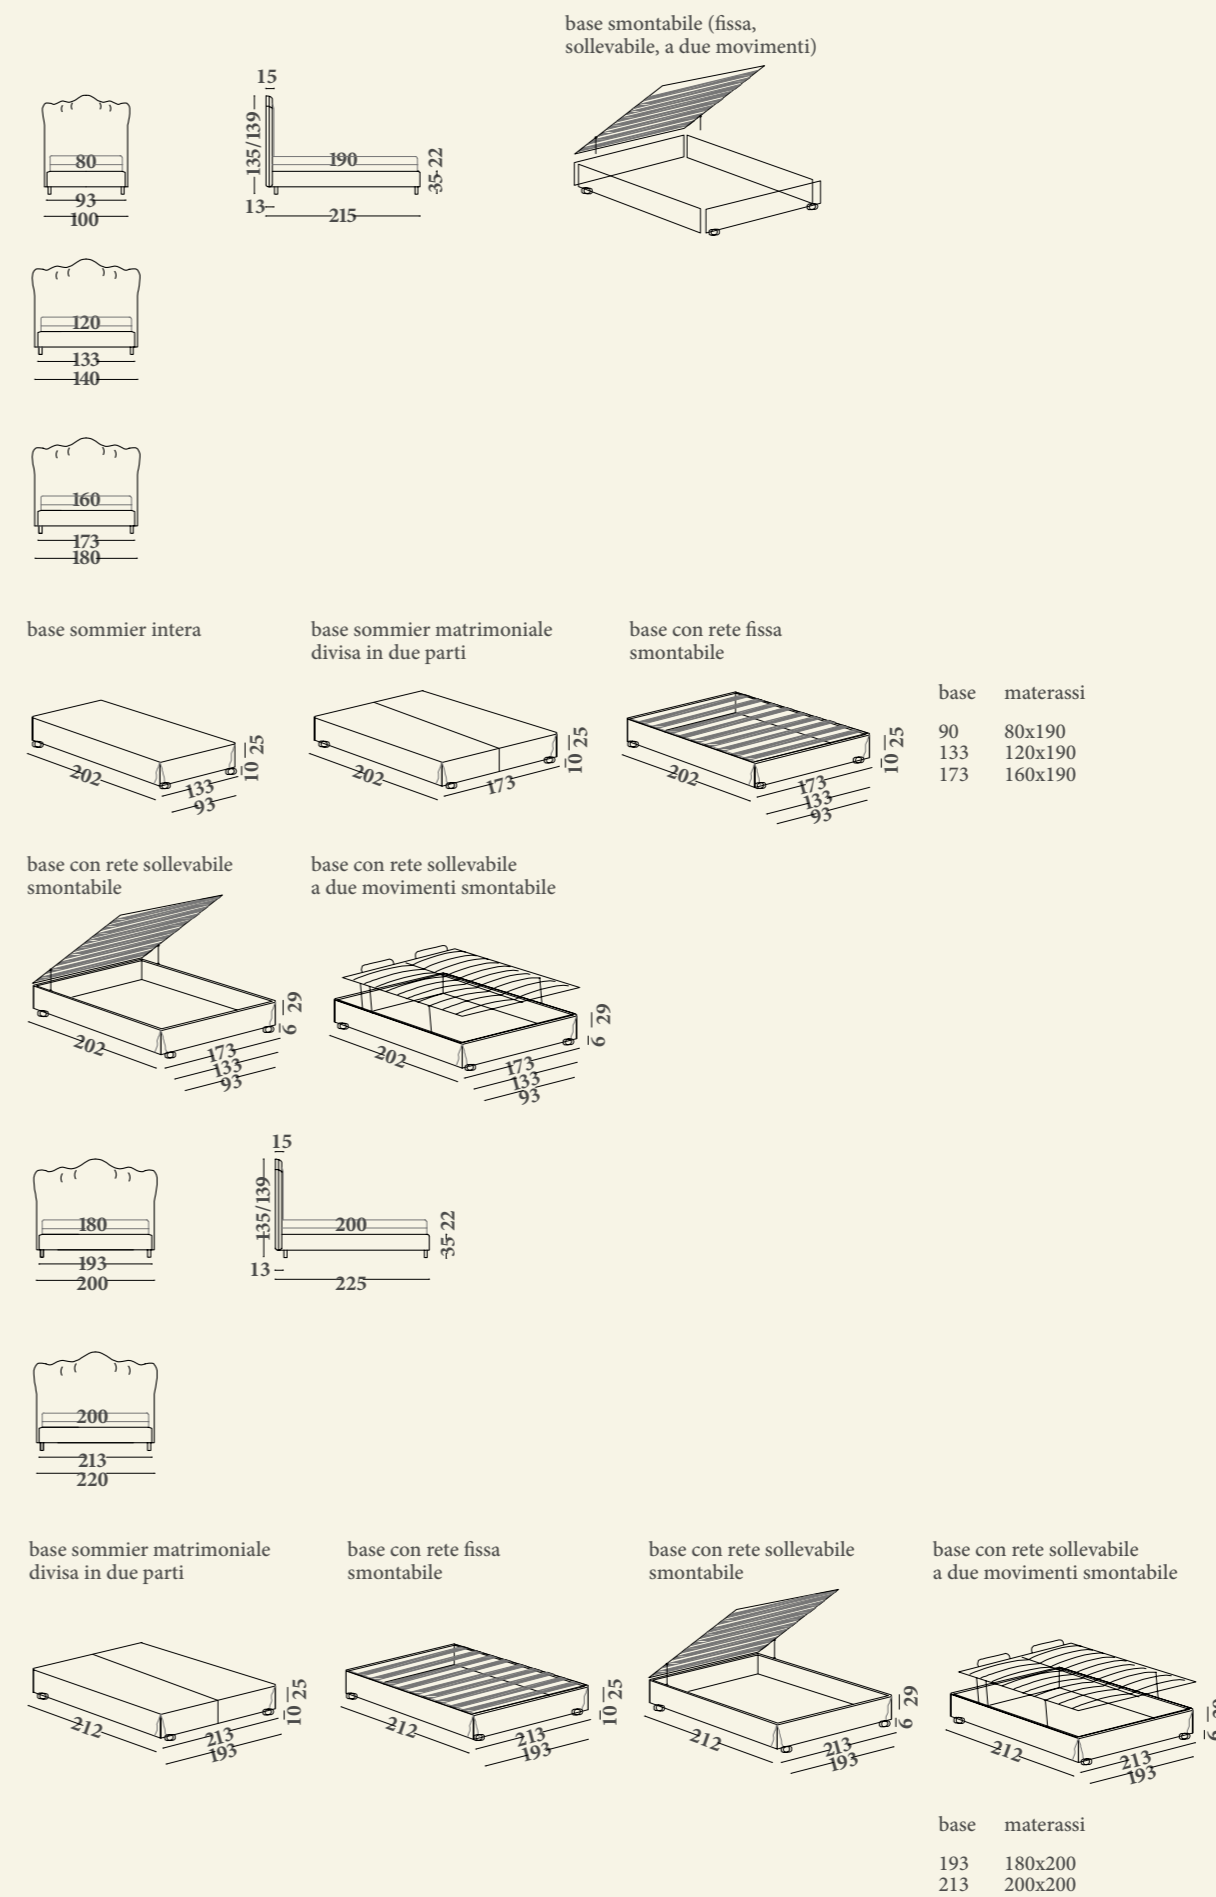

Rivestimento: 40VI586 CAT. F
Bordo piping: 40ID528 CAT. E
Mazza velluti e sete
Coperta ART. 722A: 40GL6256 CAT. C
Mazza Gipsy
Plaid ART. B54: 40VI6008 CAT. G
Mazza Clarke

GYPSY DREAM 74

Olmo

Versioni: letto singolo, letto a una piazza e mezzo, letto matrimoniale, XL, XXL con base sommier oppure, base con box e rete fissa a doghe in legno (spazio utile h 20 cm) o base con rete a doghe in legno a 2 movimenti elevabile con box. Materassi consigliati: 80x190 (letto singolo), 120x190 (letto a una piazza e mezza), 160x190 (letto matrimoniale), 180x200 (letto XL), 200x200 (letto XXL). Struttura: in legno massello e i suoi derivati. Imbottitura: in poliuretano espanso a quote differenziate, fibre poliestere. Caratteristiche: interamente sfoderabile con bordo piping alla testata; tutte le basi con rete sono fornite nella versione smontabile; la base sommier matrimoniale, XL e XXL e' fornita divisa in due parti.

Versions: single, queen size, twin, XL, XXL bed with sommier base; base with box and fixed frame with wooden lists, base with box (usable space h20 cm) and lifting frame with wooden lists, lifting frame with two movements with box. Recommended mattresses: 80x190 (single bed), 120x190 (queen size bed), 160x190 (twin bed), 180x200 (XL bed) and 200x200 (XXL bed). Structure: in solid wood and derived. Padding: expanded polyurethane of differentiated densities and qualities, polyester fibre. Characteristics: removable covering; header and base with piping; the bases with frame are supplied in a version disassembled; for the twin bed, XL and XXL version: the base sommier is supplied in two pieces.