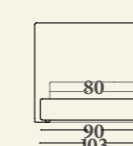

Варианты: односпальная, полуторная, двухспальная, XL и XXL кровати. База с цельным основанием (sommier), база с фиксированной деревянной решеткой (a doghe), база с контейнером и подъемной деревянной решеткой (функциональное пространство h=20 cm), база с контейнером и деревянной решеткой (a doghe) с двухпозиционным открыванием. Рекомендованные матрасы: 80x190 (односпальная кровать), 120x190 (полуторная кровать), 160x190 (двухспальная кровать), 180x200 (кровать XL), 200x200 см (кровать XXL). Структура: дерево и его производные. Набивка: полиуретан различной жесткости и полиспирольные волокна. Характеристики: полностью съемный чехол; у односпальной и полуторной кроватях изголовье без разделения; базы с решеткой поставляются в разборном виде; в двухспальной, XL, XXL кроватях база sommier поставляется разделенной на две части.

base smontabile (fissa, sollevabile, a due movimenti)