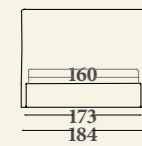

Варианты: односпальная, полуторная, двухспальная, XL и XXL кровати. База с цельным основанием (sommier), база с фиксированной деревянной решеткой (a doghe), база с контейнером и подъемной деревянной решеткой (функциональное пространство h=20 cm), база с контейнером и деревянной решеткой (a doghe) с двухпозиционным открыванием. Рекомендованные матрасы: 80x190 (односпальная кровать), 120x190 (полуторная кровать), 160x190 (двухспальная кровать), 180x200 (кровать XL), 200x200 см (кровать XXL). Структура: дерево и его производные. Набивка: полиуретан различной жесткости и полистирольные волокна. Характеристики: полностью съемный чехол; базы с решеткой поставляются в разборном виде; в двухспальной, XL, XXL кроватях база sommier поставляется разделенной на две части.

base smontabile (fissa, sollevabile, a due movimenti)