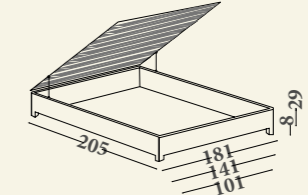

base con rete smontabile sollevabile