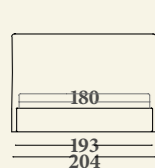

base con rete sollevabile a due movimenti smontabile