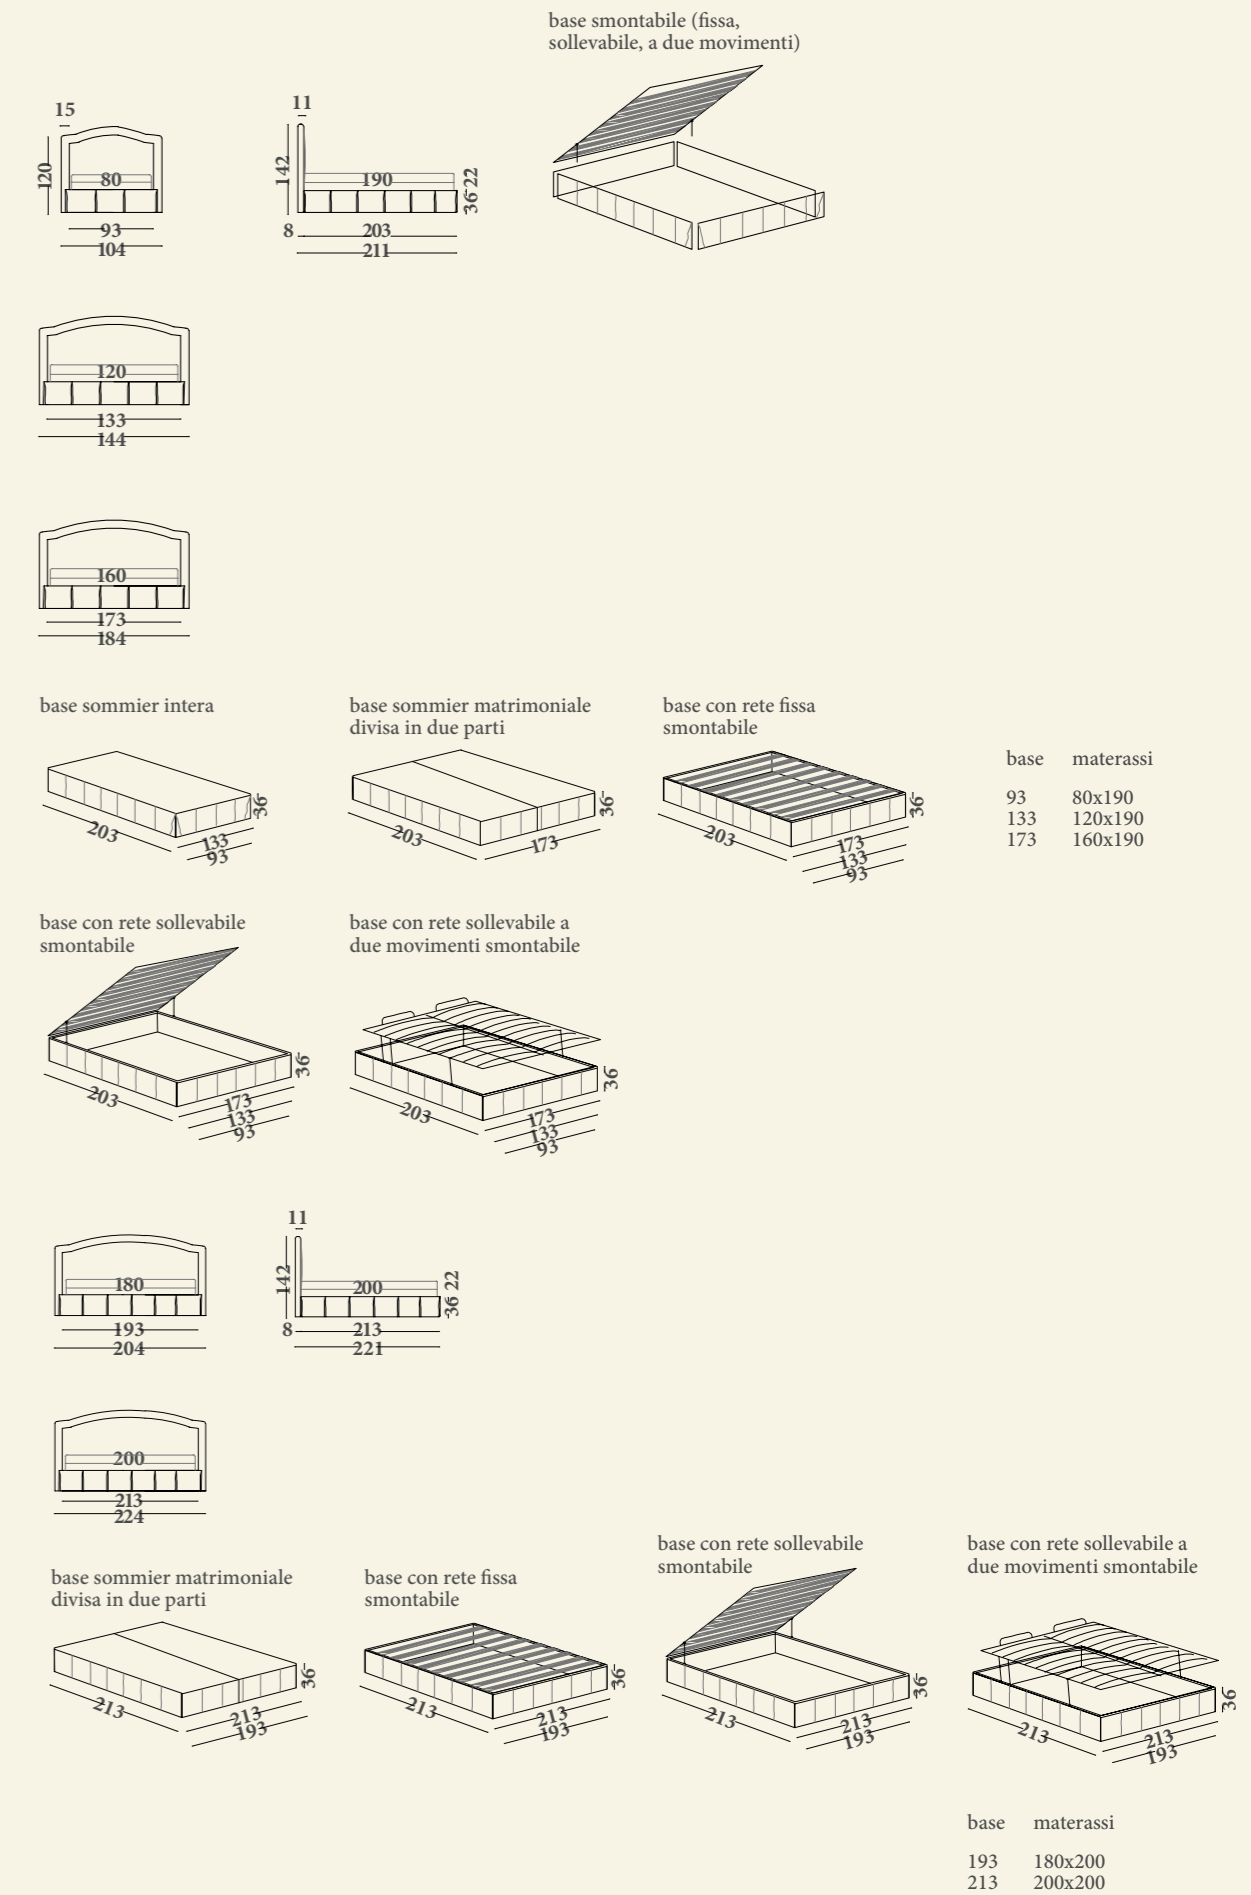

Варианты: односпальная, полуторная, двухспальная, XL и XXL кровати. База с цельным основанием (sommier), база с фиксированной деревянной решеткой (a doghe), база с контейнером и подъемной деревянной решеткой (функциональное пространство h=20 см), база с контейнером и деревянной решеткой (a doghe) с двухпозиционным открыванием. Рекомендованные матрасы: 80x190 (односпальная кровать), 120x190 (полуторная кровать), 160x190 (двухспальная кровать), 180x200 (кровать XL), 200x200 см (кровать XXL). Структура: дерево и его производные. Набивка: полиуретан различной жесткости и полистирольные волокна. Характеристики: полностью съемный чехол с плиссированной отделкой; базы с решеткой поставляются в разборном виде; в двухспальной, XL, XXL кроватях база sommier поставляется разделенной на две части.