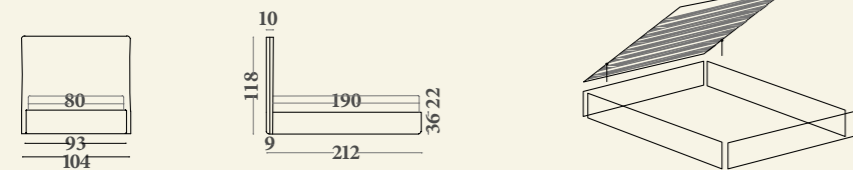

Варианты: односпальная, полуторная, двухспальная, XL и XXL кровати. База с цельным основанием (sommier), база с фиксированной деревянной решеткой (a doghe), база с контейнером и подъемной деревянной решеткой (функциональное пространство h=20 cm), база с контейнером и деревянной решеткой (a doghe) с двухпозиционным открыванием. Рекомендованные матрасы: 80x190 (односпальная кровать), 120x190 (полуторная кровать), 160x190 (двухспальная кровать), 180x200 (кровать XL), 200x200 см (кровать XXL). Структура: дерево и его производные. Набивка: полиуретан различной жесткости и полистирольные волокна. Характеристики: полностью съемный чехол; базы с решеткой поставляются в разборном виде; в двухспальной, XL, XXL кроватях база sommier поставляется разделенной на две части.

base smontabile (fissa, sollevabile, a due movimenti)

base	materassi
93	80x190
133	120x190
173	160x190

base	materassi
193	180x200
213	200x200