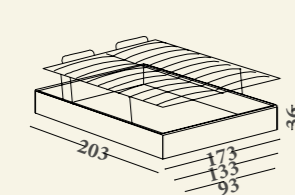

base con rete sollevabile a due movimenti smontabile