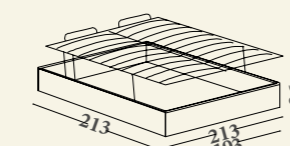

base con rete sollevabile a due movimenti smontabile

base	materassi
193	180x200
213	200x200