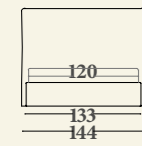

Варианты: односпальная, полуторная, двухспальная, XL и XXL кровати. База с цельным основанием (sommier), база с фиксированной деревянной решеткой (a doghe), база с контейнером и подъемной деревянной решеткой (функциональное пространство h=20 cm), база с контейнером и деревянной решеткой (a doghe) с двухпозиционным открыванием. Рекомендованные матрасы: 80x190 (односпальная кровать), 120x190 (полуторная кровать), 160x190 (двухспальная кровать), 180x200 (кровать XL), 200x200 см (кровать XXL). Структура: дерево и его производные. Набивка: полиуретан различной жесткости и полистирольные волокна. Характеристики: полностью съемный чехол; базы с решеткой поставляются в разборном виде; в двухспальной, XL, XXL кроватях база sommier поставляется разделенной на две части.

base smontabile (fissa, sollevabile, a due movimenti)