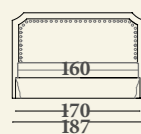

base smontabile (fissa, sollevabile, a due movimenti)