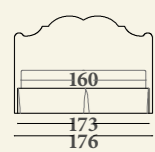

Варианты: полуторная, двухспальная, XL и XXL кровати. База с цельным основанием (sommier), база с фиксированной деревянной решеткой (a doghe), база с контейнером и подъемной деревянной решеткой (функциональное пространство h=20 см), база с контейнером и деревянной решеткой (a doghe) с двухпозиционным открыванием. Рекомендованные матрасы: 120x190 (полуторная кровать), 160x190 (двухспальная кровать), 180x200 (кровать XL), 200x200 см (кровать XXL). Структура: дерево и его производные. Набивка: полиуретан различной жесткости и полистирольные волокна. Характеристики: полностью съемный чехол; базы с решеткой поставляются в разборном виде; в двухспальной, XL, XXL кроватях база sommier поставляется разделенной на две части.

base smontabile (fissa, sollevabile, a due movimenti)