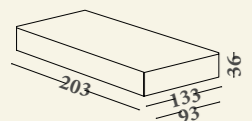

base sommier interna