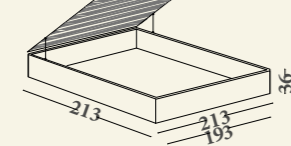

base con rete sollevabile smontabile